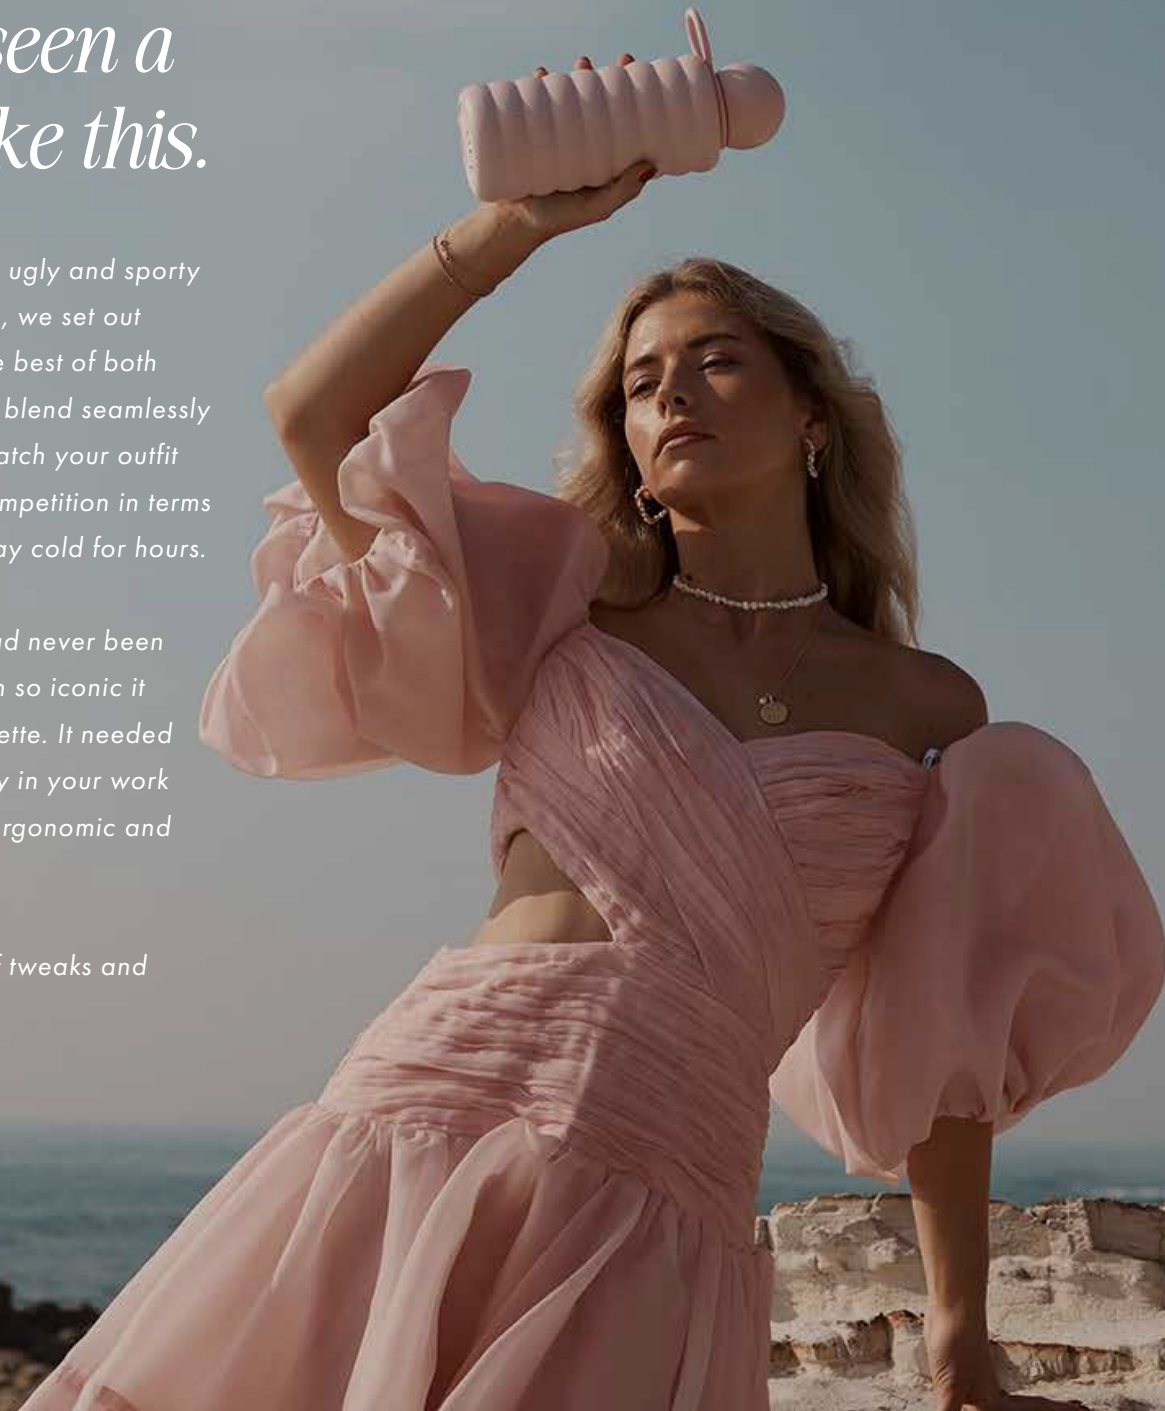

You've never seen a water bottle like this.

Fed up with water bottles that looked ugly and sporty (and were usually designed for guys), we set out to design something that could be the best of both worlds: a bottle so aesthetic it would blend seamlessly into your fashionable home, could match your outfit (obvs), but stacked up against the competition in terms of durability and volume AND still stay cold for hours.

We wanted something unique that had never been seen before, with a shape and design so iconic it could be recognisable even in silhouette. It needed to hold up in the dishwasher, fit nicely in your work tote, be lightweight yet rugged and ergonomic and accessible to all.

After a year in the making, dozens of tweaks and samples later, we've done it.