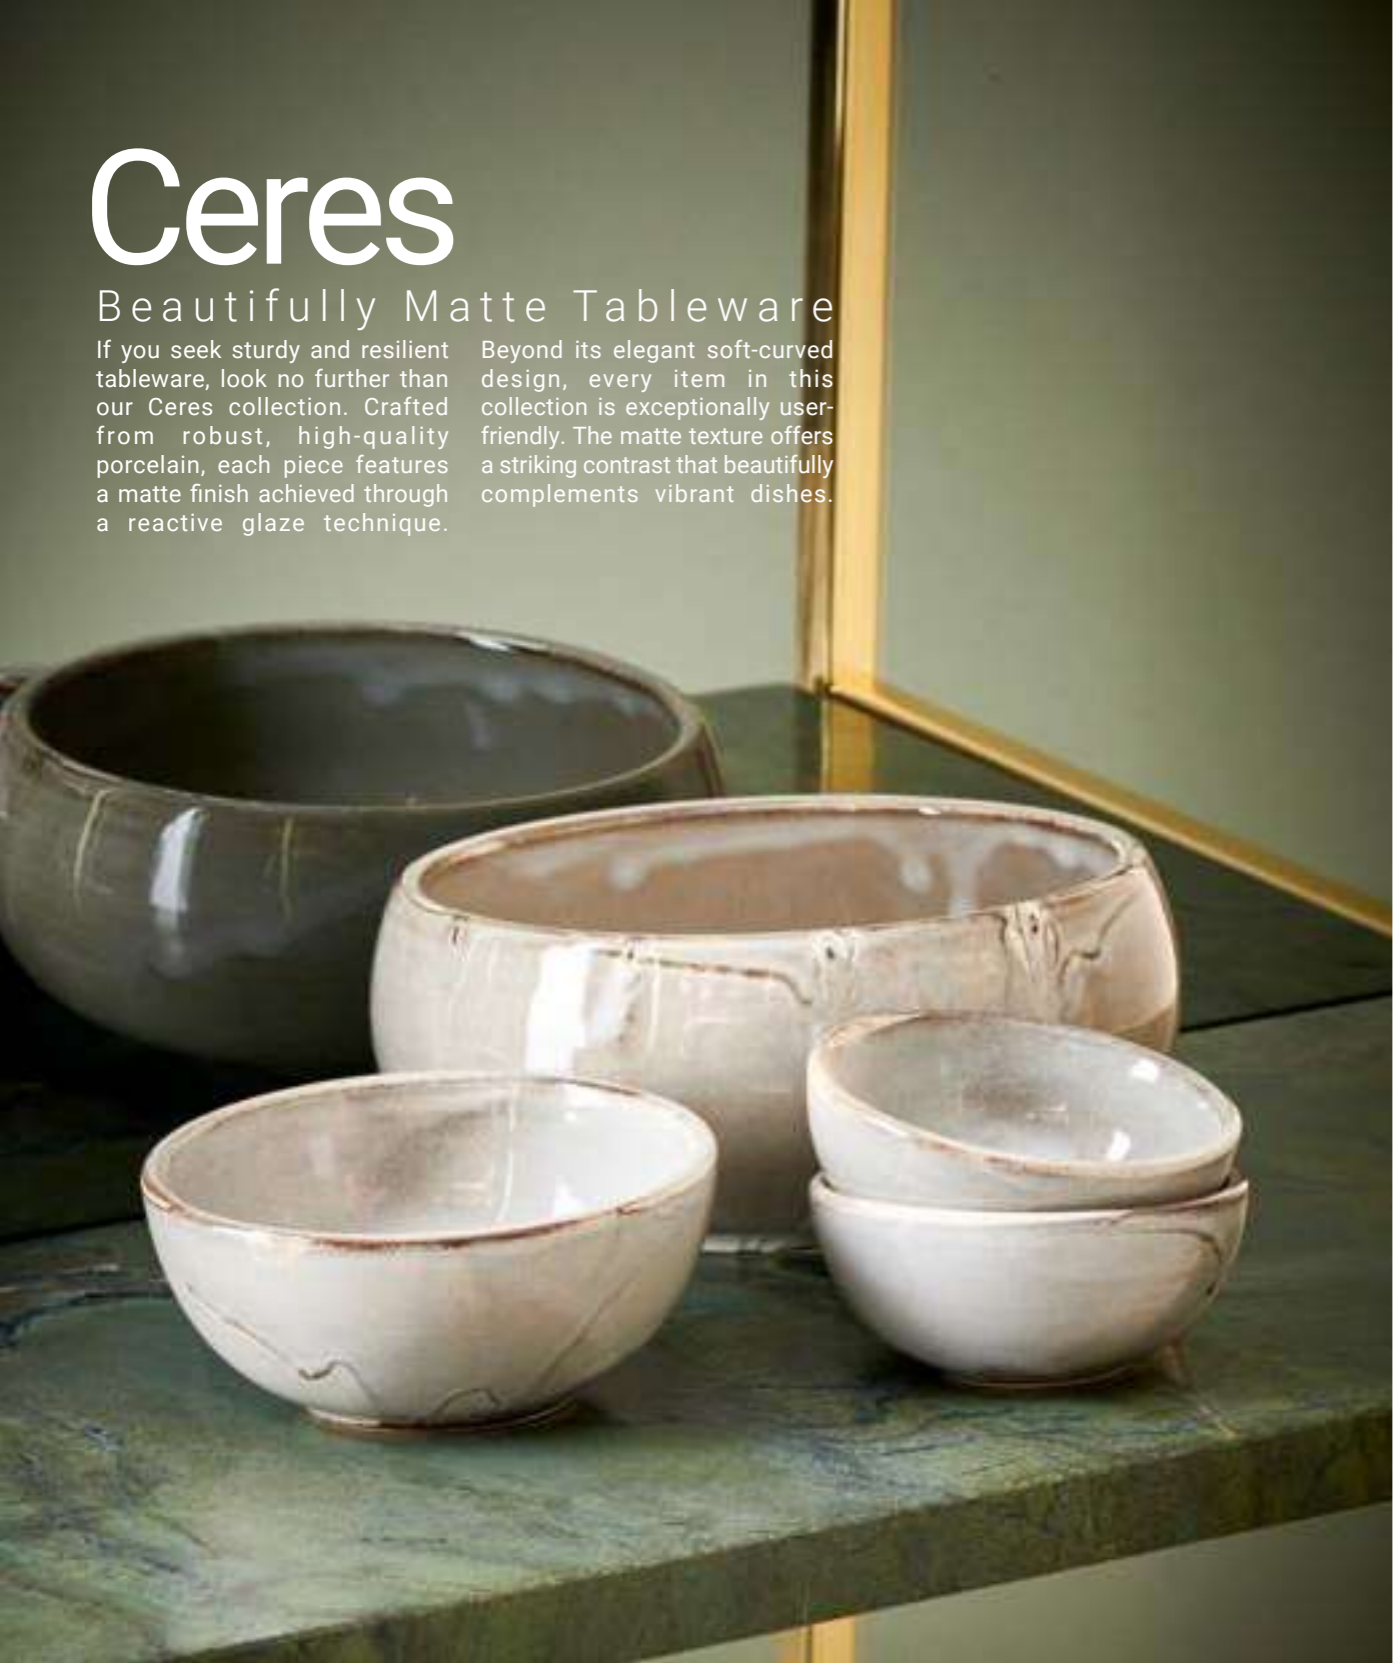

Ceres

Beautifully Matte Tableware

If you seek sturdy and resilient tableware, look no further than our Ceres collection. Crafted from robust, high-quality porcelain, each piece features a matte finish achieved through a reactive glaze technique.

Beyond its elegant soft-curved design, every item in this collection is exceptionally user-friendly. The matte texture offers a striking contrast that beautifully complements vibrant dishes.