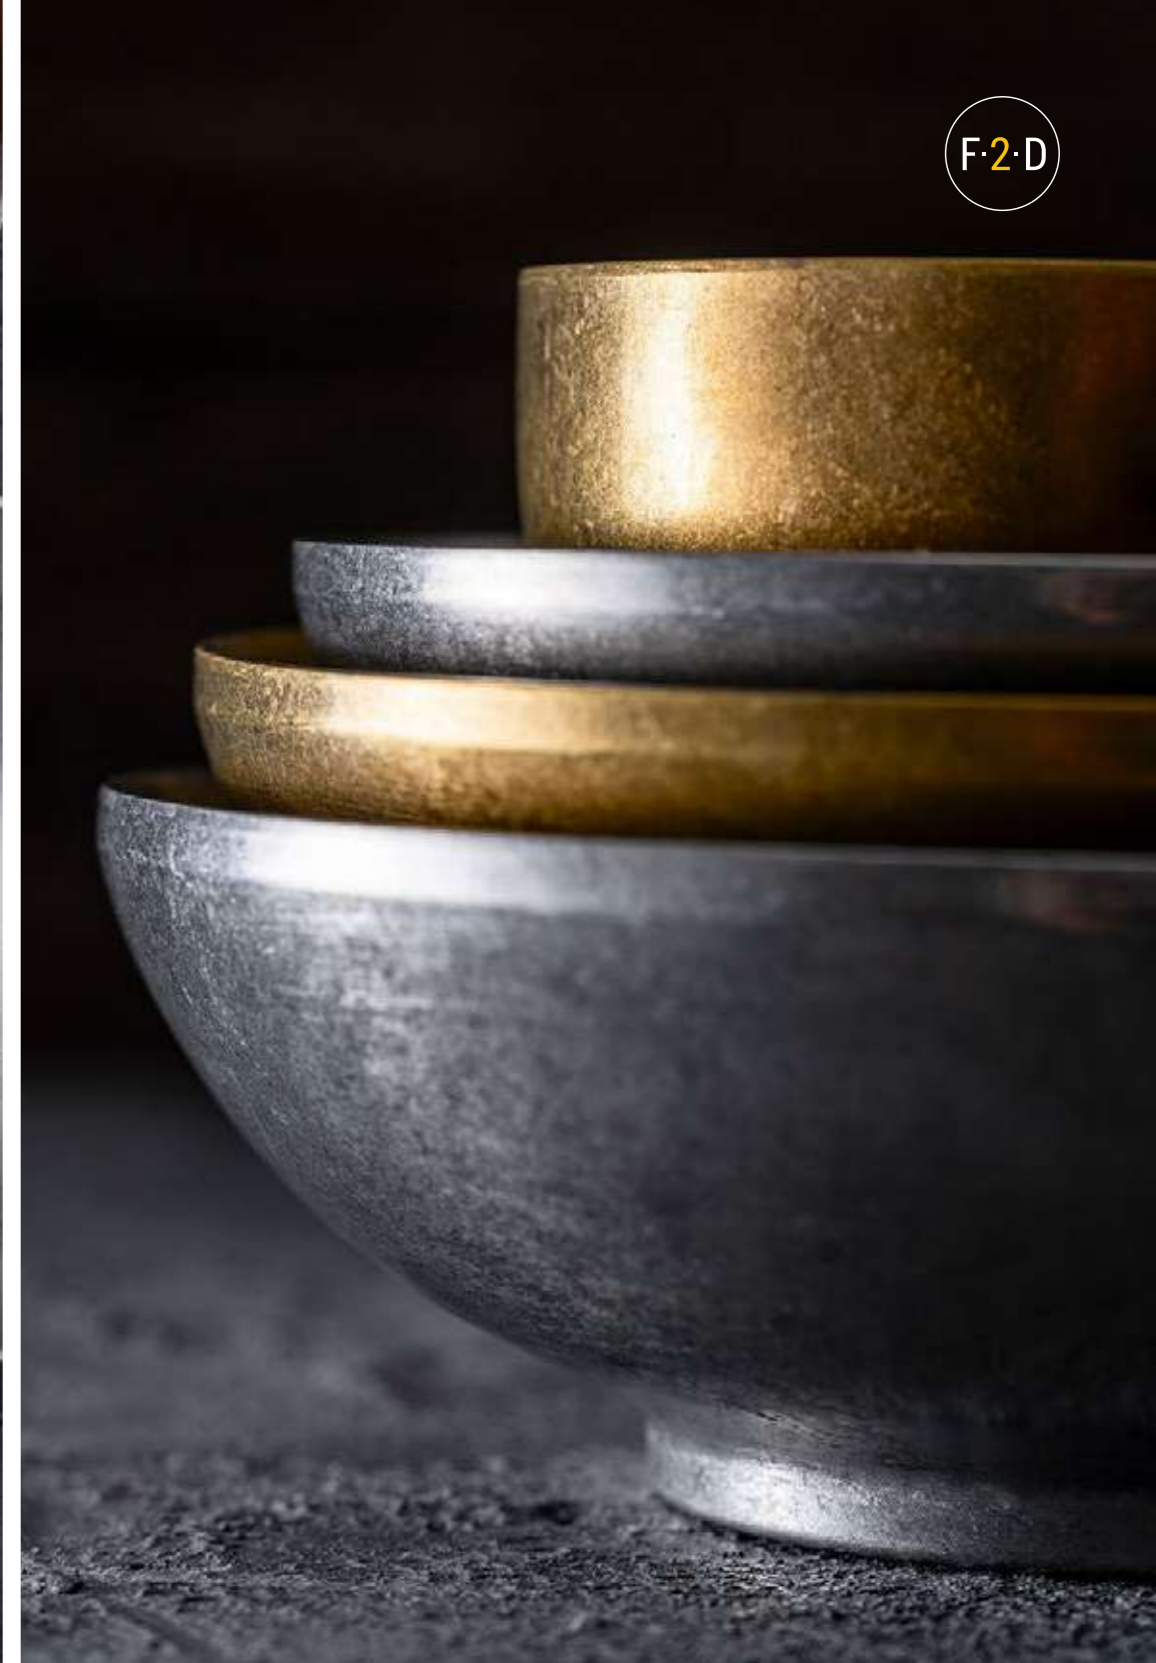

Halo • Bowl forest • 24xH5,5cm
605073

Halo • Bowl forest • 30xH6cm
605074