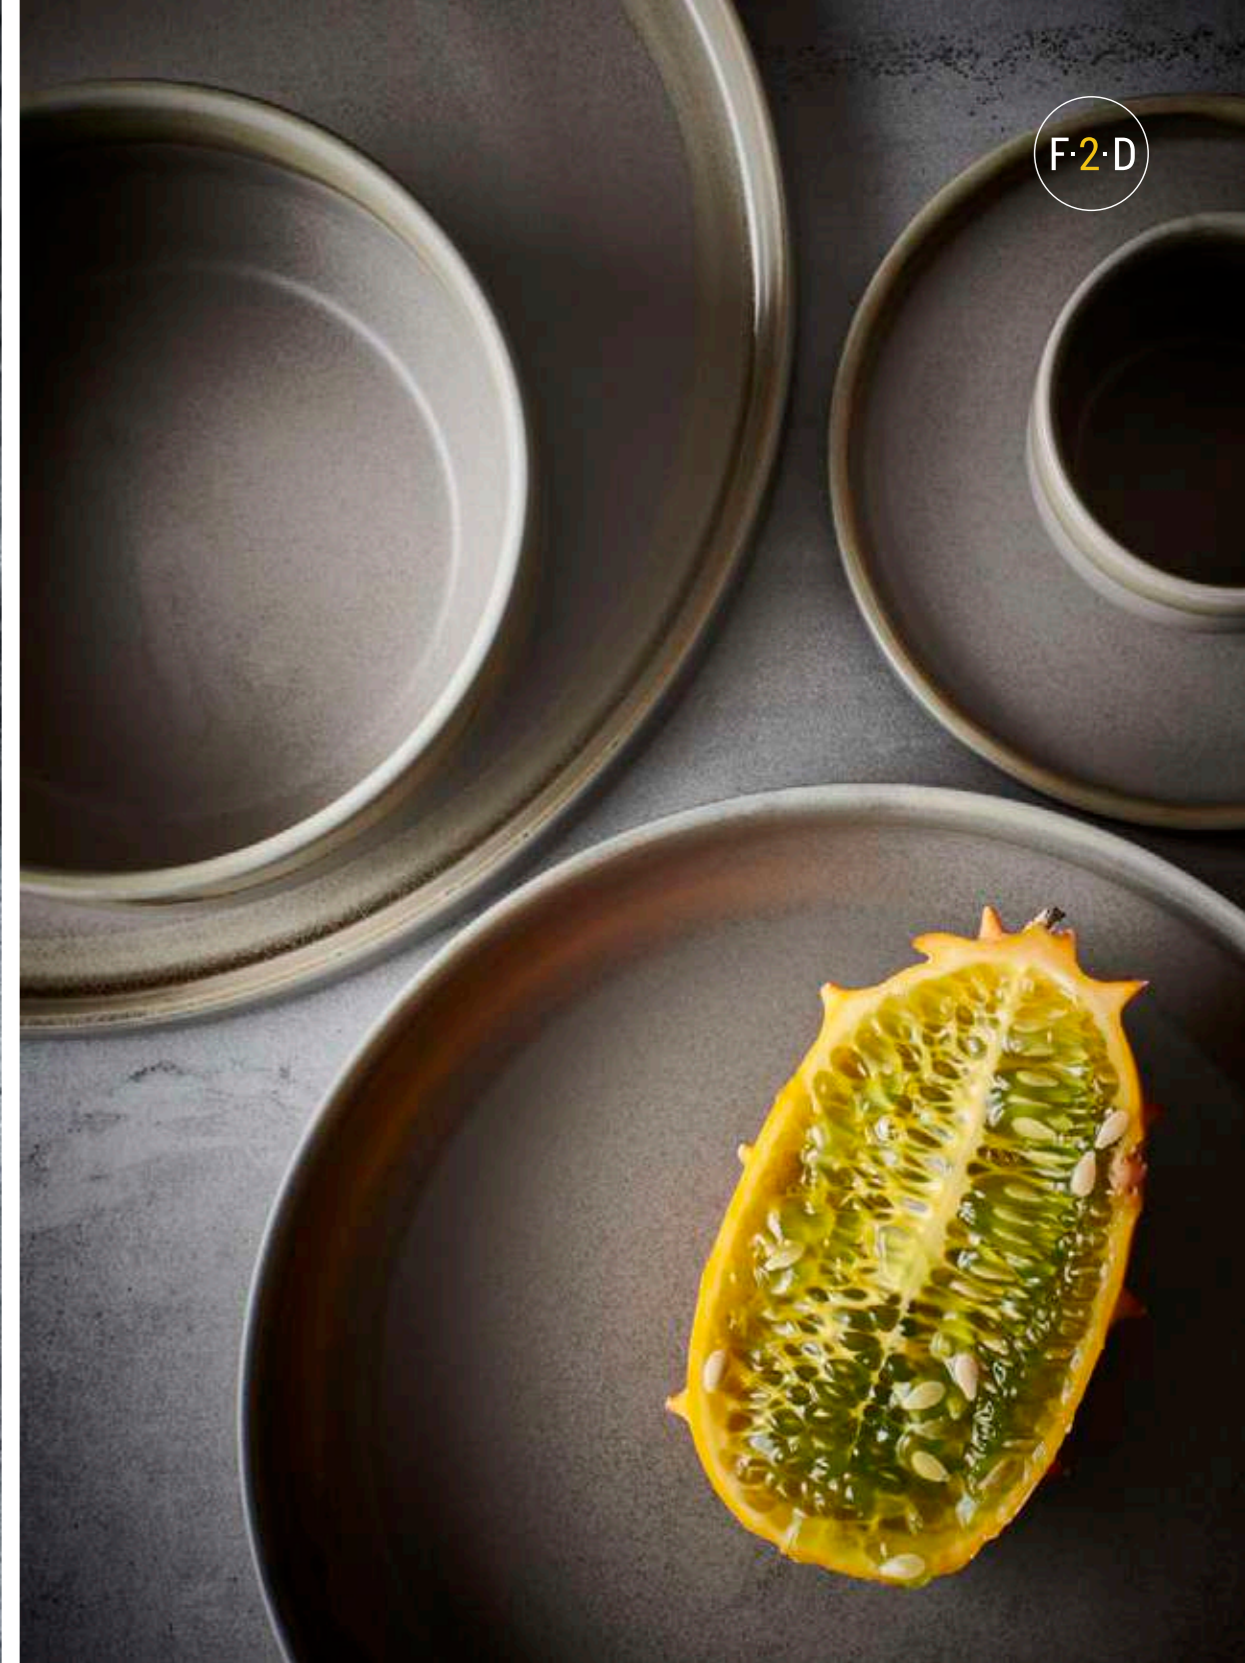

Structo

Straightforward Stackable Design

Forming a formidable foundation, Structo's design ethos draws from the architectural world's enduring structures and stackable forms. This stalwart and unpretentious design finds its muse in the realm of construction and architecture.

Crafted from resilient porcelain, each piece embodies durability. Every item is imbued with consistent colour throughout and is meticulously finished with a reactive glaze, ensuring a robust yet elegant finish.