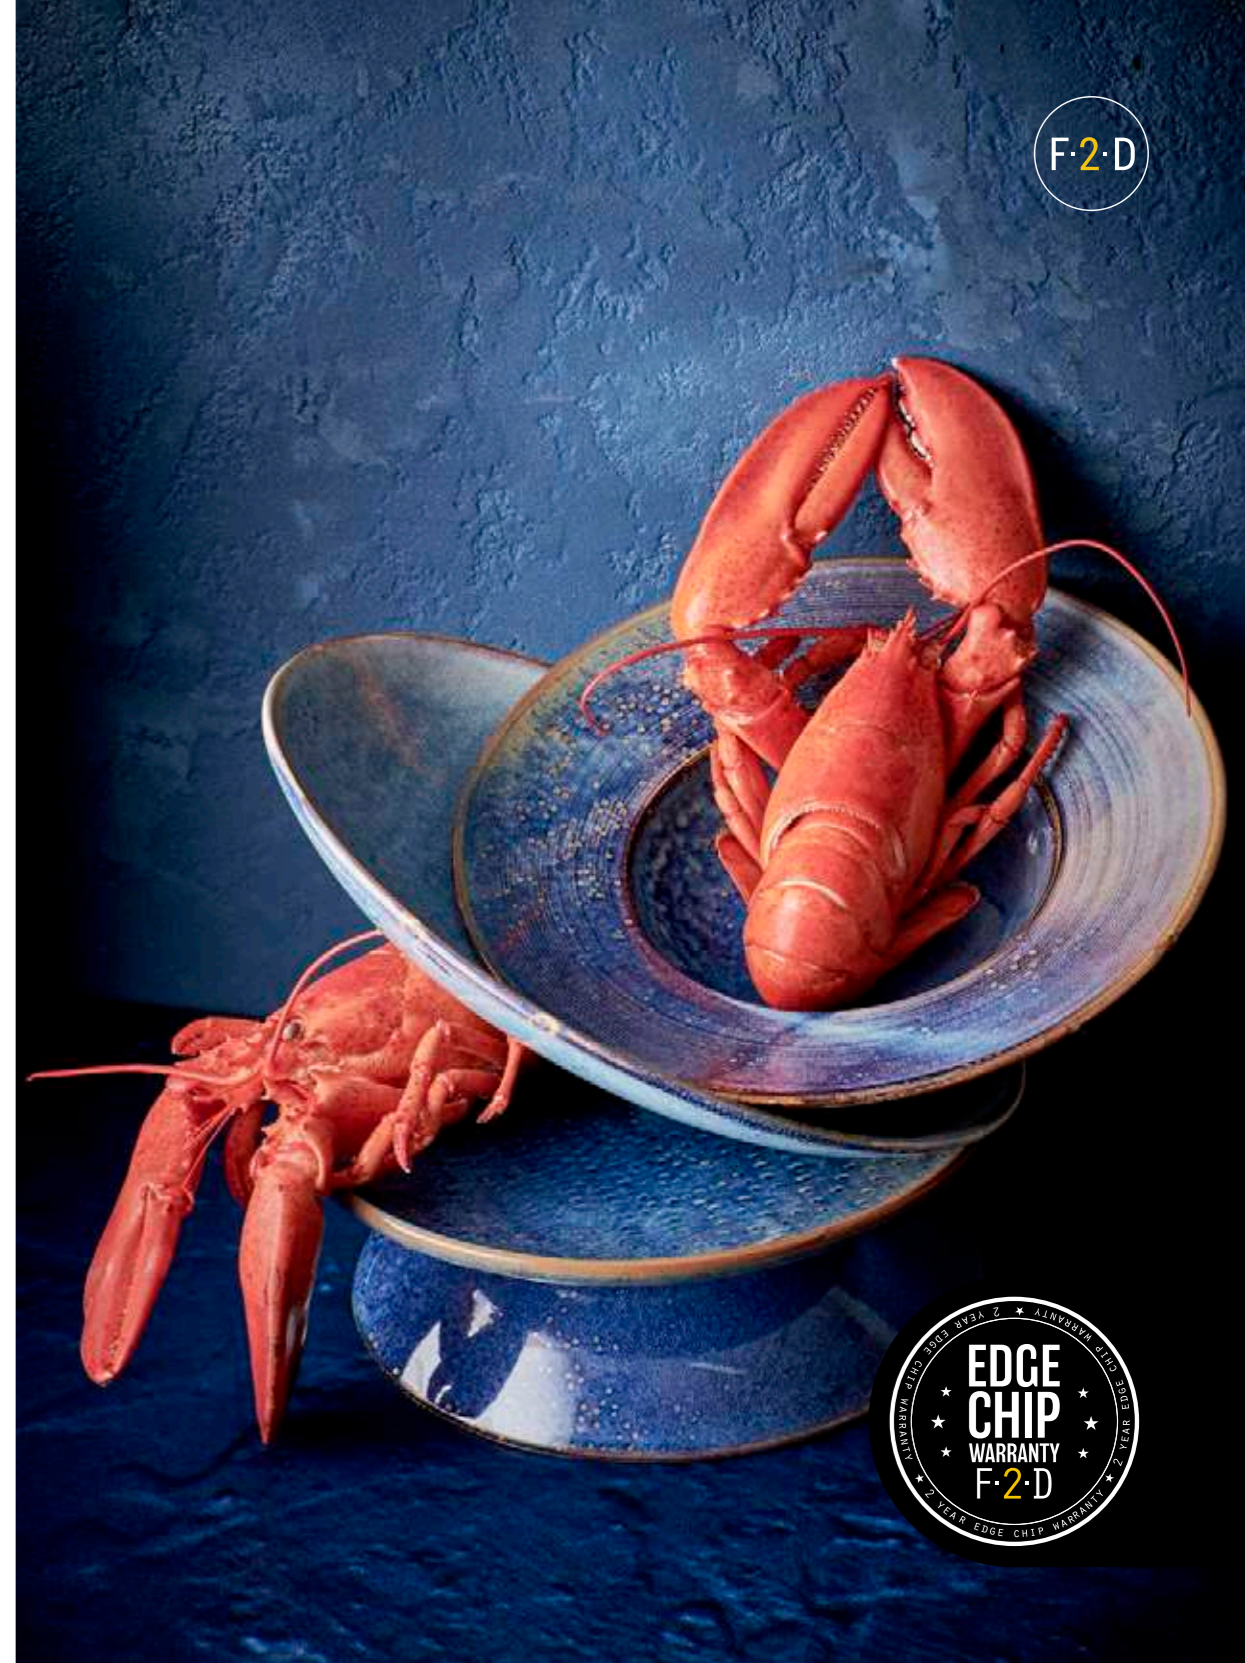

products are identical, they harmoniously complement each other, fostering a dynamic table arrangement. Crafted from high-quality porcelain, Nova guarantees durability and resilience. Infuse vibrancy into your dining experience with Nova's vivid colours, elevating every dish with cheerfulness and charm.