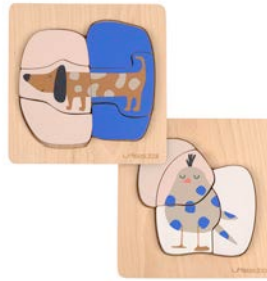

## FUN ANIMAL FRIENDS MADE OF WOOD

Whether guinea pig, cat, dog or peep – the cheerful animal friends from the Little Mateys collection by LÄSSIG are now also available as wooden toys. Ergonomically perfectly shaped and made from FSC™ certified beech wood, they are ideal for small children's hands. The natural wood tone is accentuated by modern colors in blue and orange. Whether stacking ring, puzzle, grasping toy or rolling toy animals – the animal wooden friends from LÄSSIG not only promote motor skills and the ability to concentrate, but also stimulate the imagination. Endless fun guaranteed!

Stacking Toy Wood Little Mateys  
Dimensions: 19.2 x 22.8 cm

RRP: 34.95 €

Stacking Ring Tower Wood Little Mateys  
Dimensions: 10.5 x 17.8 cm

RRP: 19.95 €

**PUZZLE WOOD SET**

Dog or peep? You'll find out when the puzzle is solved! Until then, a little concentration is required. The wooden puzzles are suitable for toddlers from the age of 24 months and are available in a set of 2 in two lovely designs.

Dimensions: 15 x 15 cm

RRP: 22.95 €

Puzzle Wood Set Little Mateys  
Dog / Bird

Puzzle Wood Set Little Mateys  
Cat / Guinea Pig

**PUZZLE WOOD LITTLE MATEYS**

Once the great puzzle passion has been kindled, the puzzle collection can be expanded with two more wooden puzzles in the cute Little Mateys design. The jigsaw Puzzle Wood is ideal for busy puzzlers aged 12 months and over, while the Cube Puzzle is for kids aged 24 months and over. The latter can be used to assemble six different motifs.

### TEETHER WOOD SET

Grasping toy or teething ring? The four-piece Teether Wood Set is both! The fine wooden animals are tested for harmful substances and can be discovered by mouth as well as by hand. Even the very youngest children from 4 months can enjoy them, which makes the set the ideal birth gift.