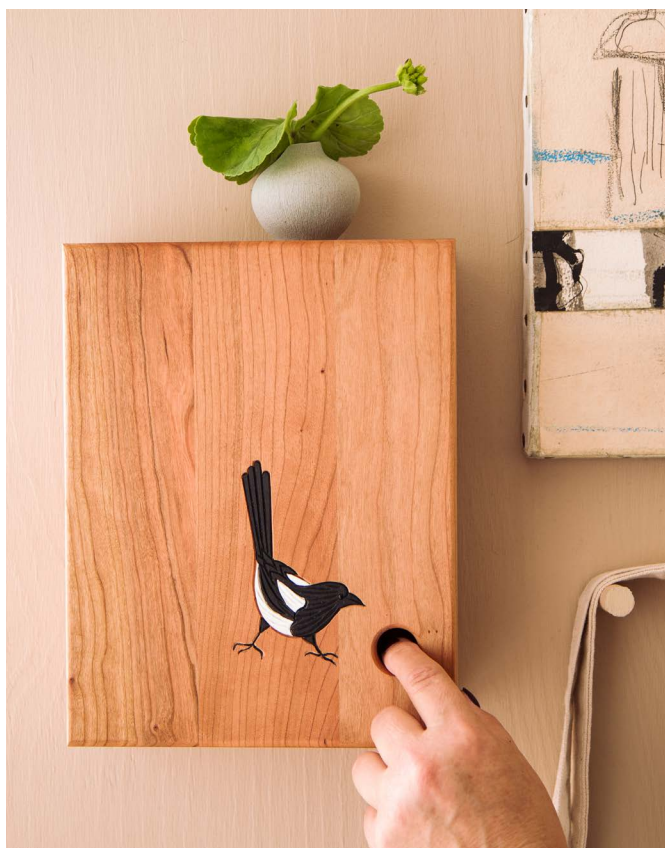

KEY CABINET MAGPIE

Add a playful, natural touch to your hallway with a wooden key cabinet featuring a chip-carved bird.

This cherry wood cabinet has a nature-inspired design with some charming details. Instead of a handle, the door has a little hole through which a curious chip-carved figure admires the shiny keys. The bird is hand-painted using water-based paint.