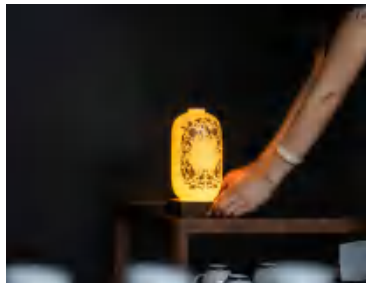

PCLL0003
Blue and White Lamp

€ 99.00