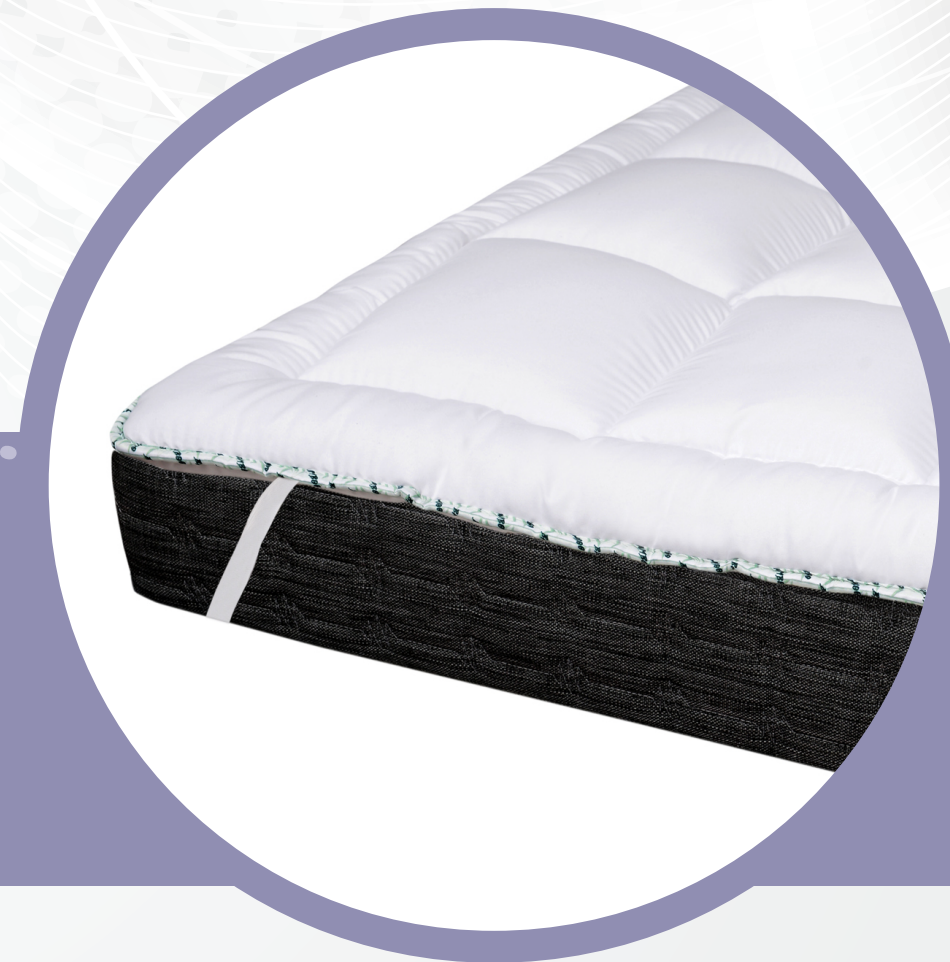

Kozy HOME®

fitted Mattress Topper

- Twin 38x75 in (100x190 cm)
- Twin XL 39x80 in (100x200 cm)
- Full 54x75 in (140x190 cm)
- Full XL 54x80 in (140x190 cm)
- Queen 60x80 in (150x200 cm)
- King 66x80 in (170x200 cm)
- California King 72x84 in (180x210 cm)

Washable

Easy to Use

Hypoallergenic

About the Product

- ✓ Fabric: %100 Microfiber
- ✓ Filling: %10 Bamboo %90 Hollowfiber
- ✓ Filling Weight: 400TC
- ✓ Can be used for sickbed
- ✓ Design to improve your sleep and body health
- ✓ With fitted design, mattress topper wraps the bed well
- ✓ Breathable fabric will help to stable the body temperature.

Kozy HOME[®]

Elastic Mattress Topper

- Twin
38x75 in
(100x190 cm)
- Twin XL
39x80 in
(100x200 cm)
- Full
54x75 in
(140x190 cm)
- Full XL
54x80 in
(140x190 cm)
- Queen
60x80 in
(150x200 cm)
- King
66x80 in
(170x200 cm)
- California King
72x84 in
(180x210 cm)

Washable

Easy to Use

Hypoallergenic

About the Product

- ✓ Fabric: %100 Microfiber
- ✓ Filling: %10 Bamboo %90 Hollowfiber
- ✓ Filling Weight: 400TC
- ✓ Can be used for sickbed
- ✓ Design to improve your sleep and body health
- ✓ With elastic straps, mattress topper wraps the bed well
- ✓ Breathable fabric will help to stable the body temperature.