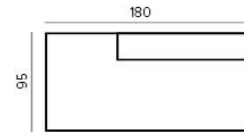

CALI LOUNGE LEFT SOFA
CALI180LM/BO07