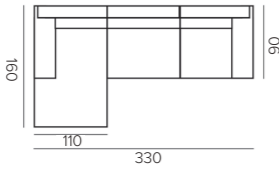

LUGANO LEFT CORNER SOFA

LUG160-330