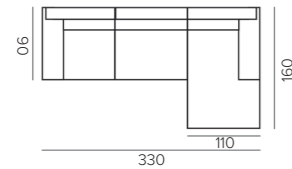

LUGANO RIGHT CORNER SOFA

LUG330-160