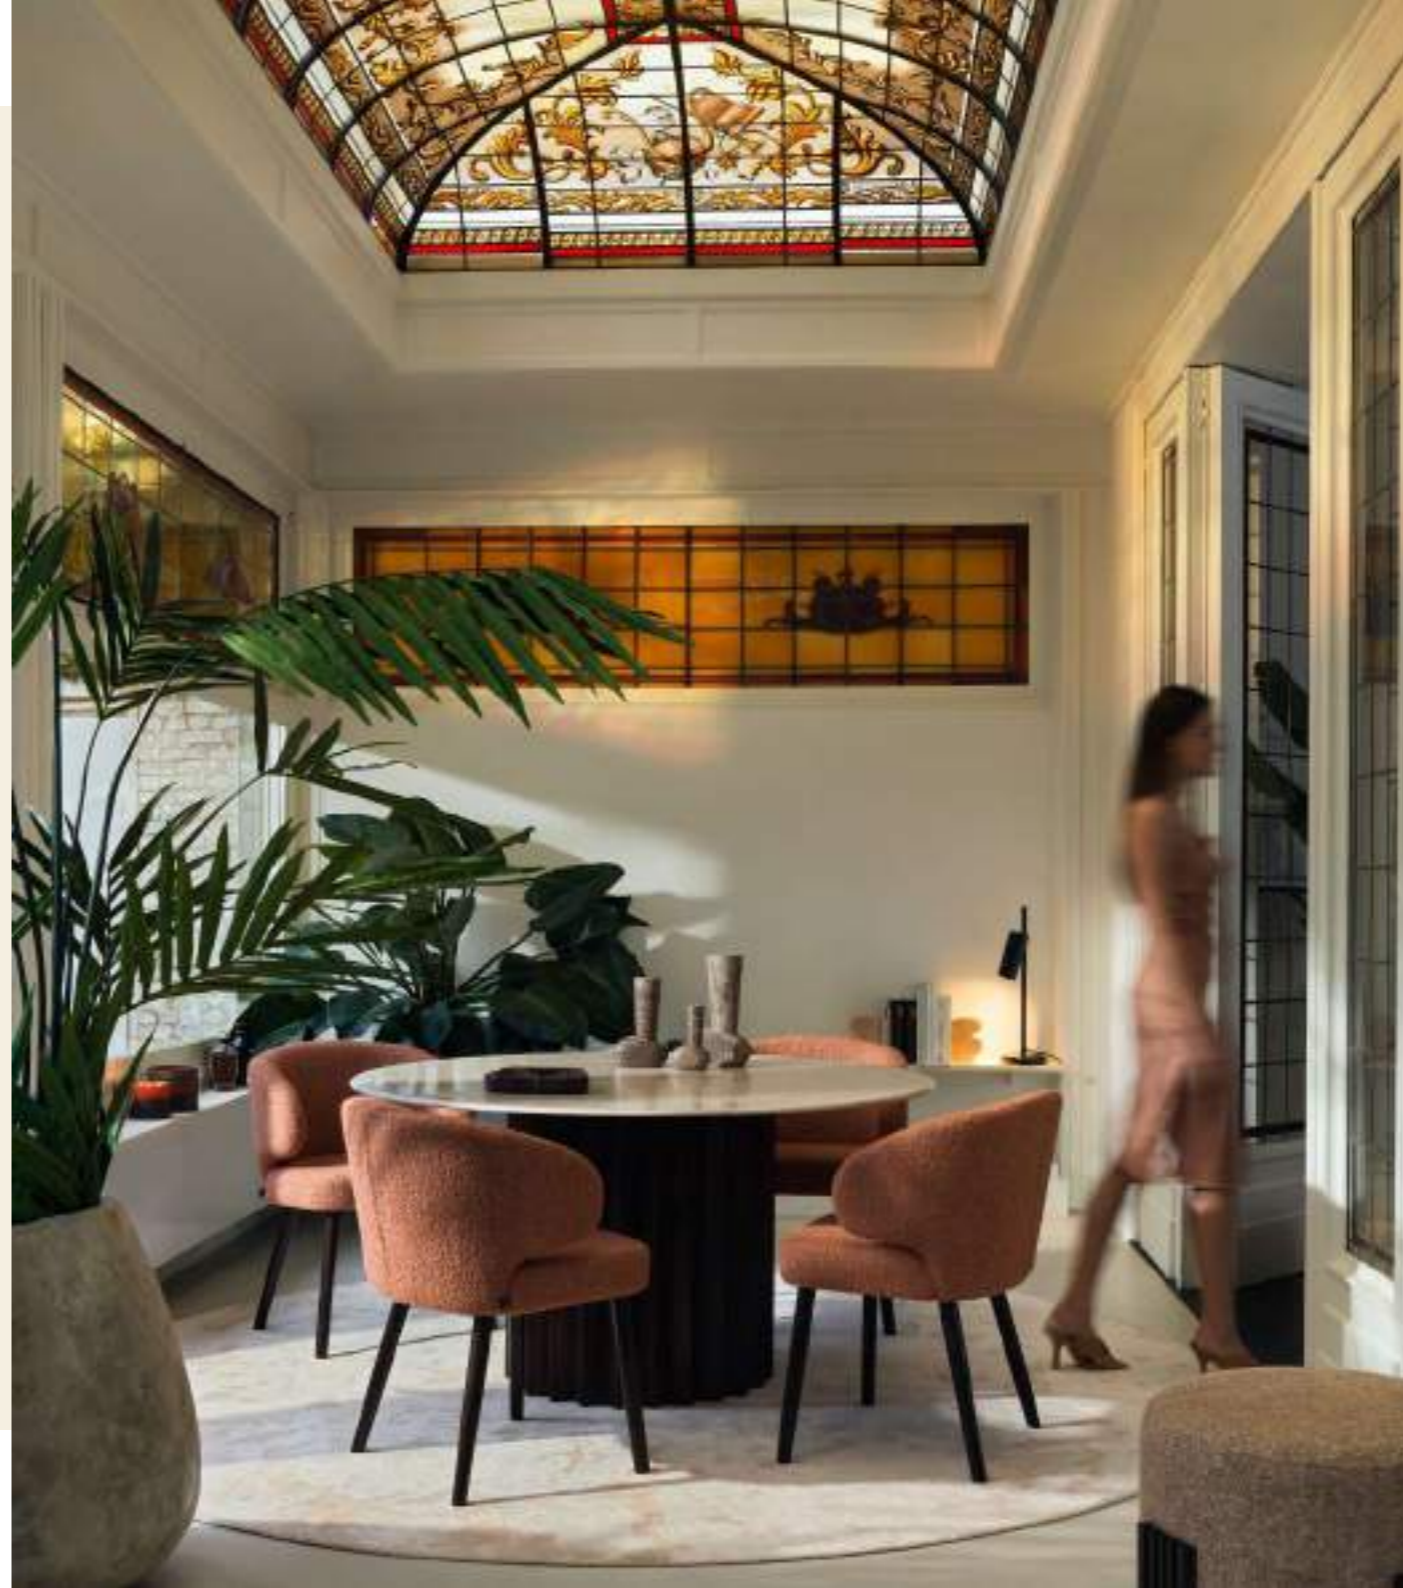

6 p.m. - Dinner Hosting

As the evening fell, the dining area transformed into a hub of conviviality. With grace and finesse, our cosmopolitan host ensured every detail was perfect, from the table setting to culinary delights, creating an ambiance where conversations flowed.