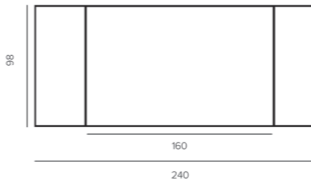

VENETO DINING TABLE L - EXTENDABLE
TA1-C3