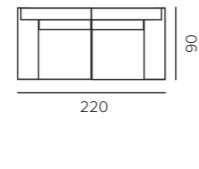

LUGANO 220 SOFA

LUG220

TECHNICAL SPECIFICATIONS

DAKOTA SOFA

STRUCTURAL FRAME: beech, chipboard, wavy spring.

CONTENT OF SEAT CUSHION: foam T30, thickness 16 cm,

CONTENT OF BACK REST CUSHION: granulate + silicone ball

CONTENT OF PILLOWS: silicone ball

TECHNICAL SPECIFICATIONS

LUGANO SOFA

STRUCTURAL FRAME: beech, chipboard, wavy spring.

CONTENT OF SEAT CUSHION: foam T30/45, pocket spring 7 cm, HR foam 2 cm, foam T30/30 7 cm, foam T30/30 2 cm

CONTENT OF BACK REST CUSHION : foam T30/45 7 cm, foam T30/30, foam T23/16 (very soft), foam T30/30 2cm

TECHNICAL SPECIFICATIONS

LAGOS (SLEEPING) SOFA

FRAME MATERIAL: Beech wood, pine wood, furniture board, fiberboard frame

LEG TYPE: Beech Wood

FABRIC COMPOSITION: 100% polyester

SPRINGS/BELTS: Upholstery belts

SEW TYPE: various including Viping

SEAT FILLING: sleeping function Sedaflex 140/10M, Soam T2838

BACK FILLING: upholstery belts, foam T2538 beech wood