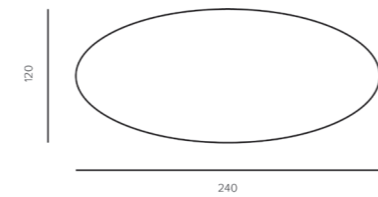

TECHNICAL SPECIFICATIONS
Bottochino marble top in combination with mango wood base

ARLON DINING TABLE
TA1-C9