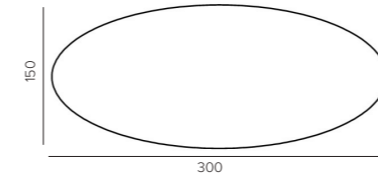

AMMAN DINING TABLE
TA1-C6/MIX