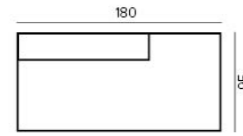

CALI LOUNGE RIGHT SOFA
CALI180RM/BO07