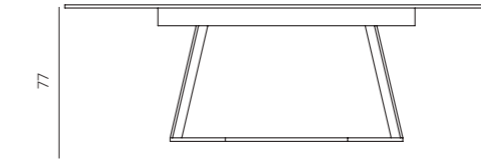

VENETO DINING TABLE L
TA1-C4