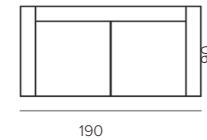

LAGOS SLEEPING SOFA

(incl. sleeping system)

LAG195