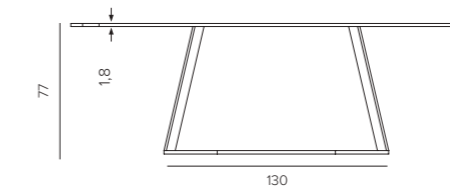

TECHNICAL SPECIFICATIONS
Ceramic top in combination with a powdercoated metal base.

TECHNICAL SPECIFICATIONS
Ceramic top in combination with a powdercoated metal base.

TECHNICAL SPECIFICATIONS
Ceramic top in combination with a powdercoated metal base.