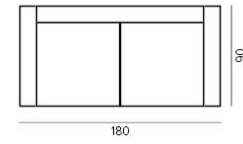

DAKOTA SOFA 180

DAK180