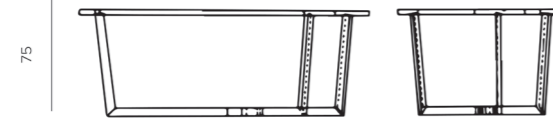

JAVA DINING TABLE S
FU7-W1

KAPPA DINING TABLE S
TA1-W4

JAVA OVAL TABLE M
FU7-W2

KAPPA DINING TABLE M
TA1-W5

JAVA OVAL TABLE L
FU7-W3

KAPPA DINING TABLE L
TA1-W6

TECHNICAL SPECIFICATIONS
Top in MDF with veneer finish combined with a black powdercoated metal frame.