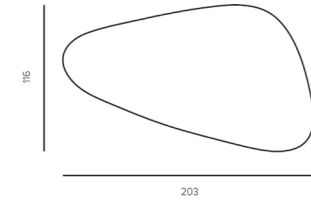

JAVA OVAL TABLE M
FU7-W2

KAPPA DINING TABLE M
TA1-W5