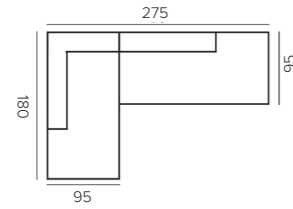

CALI LEFT CORNER SOFA
CALI180275M