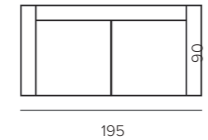

LAGOS SOFA

LAGOS195SOF