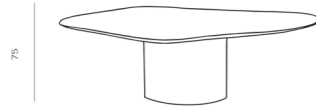

TECHNICAL SPECIFICATIONS
Top in MDF combined with MDF & chalk finish frame.

RAVENNA DINING TABLE
TA1-W3

TECHNICAL SPECIFICATIONS
Acacia wood top in combination with Sand blast black frame.

DELPHI DINING TABLE
TA1-C7T