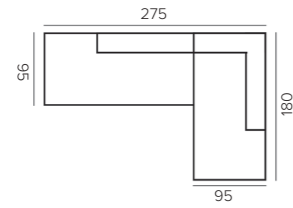

CALI RIGHT CORNER SOFA
CALI275180M