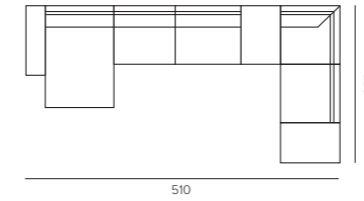

MONZA MODULAR SOFA

MON510275