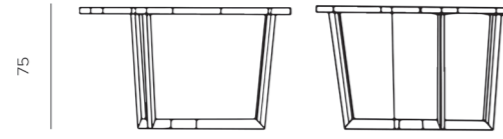

JAVA DINING TABLE S
FU7-W1

KAPPA DINING TABLE S
TA1-W4

JAVA OVAL TABLE M
FU7-W2

KAPPA DINING TABLE M
TA1-W5

JAVA OVAL TABLE L
FU7-W3

KAPPA DINING TABLE L
TA1-W6

TECHNICAL SPECIFICATIONS
Top in MDF with veneer finish combined with a black powdercoated metal frame.