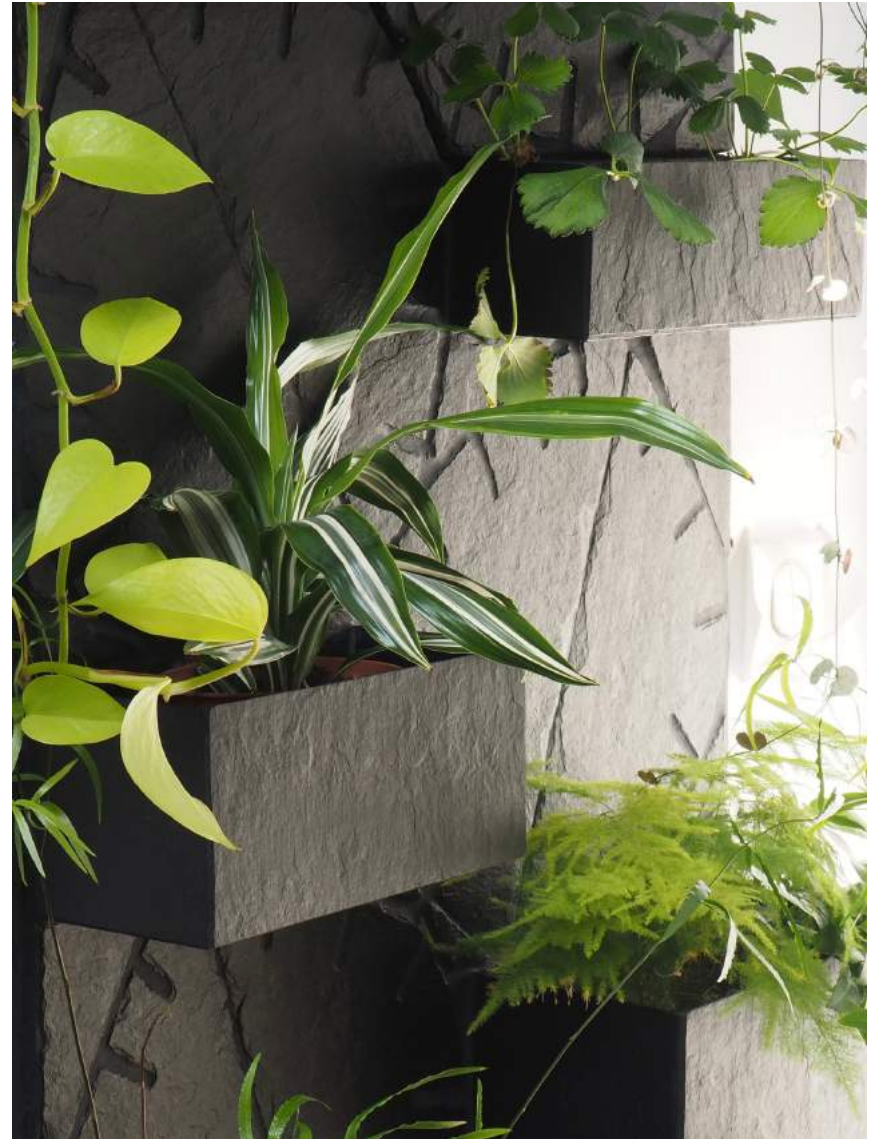

Wall

Wall covering with planters