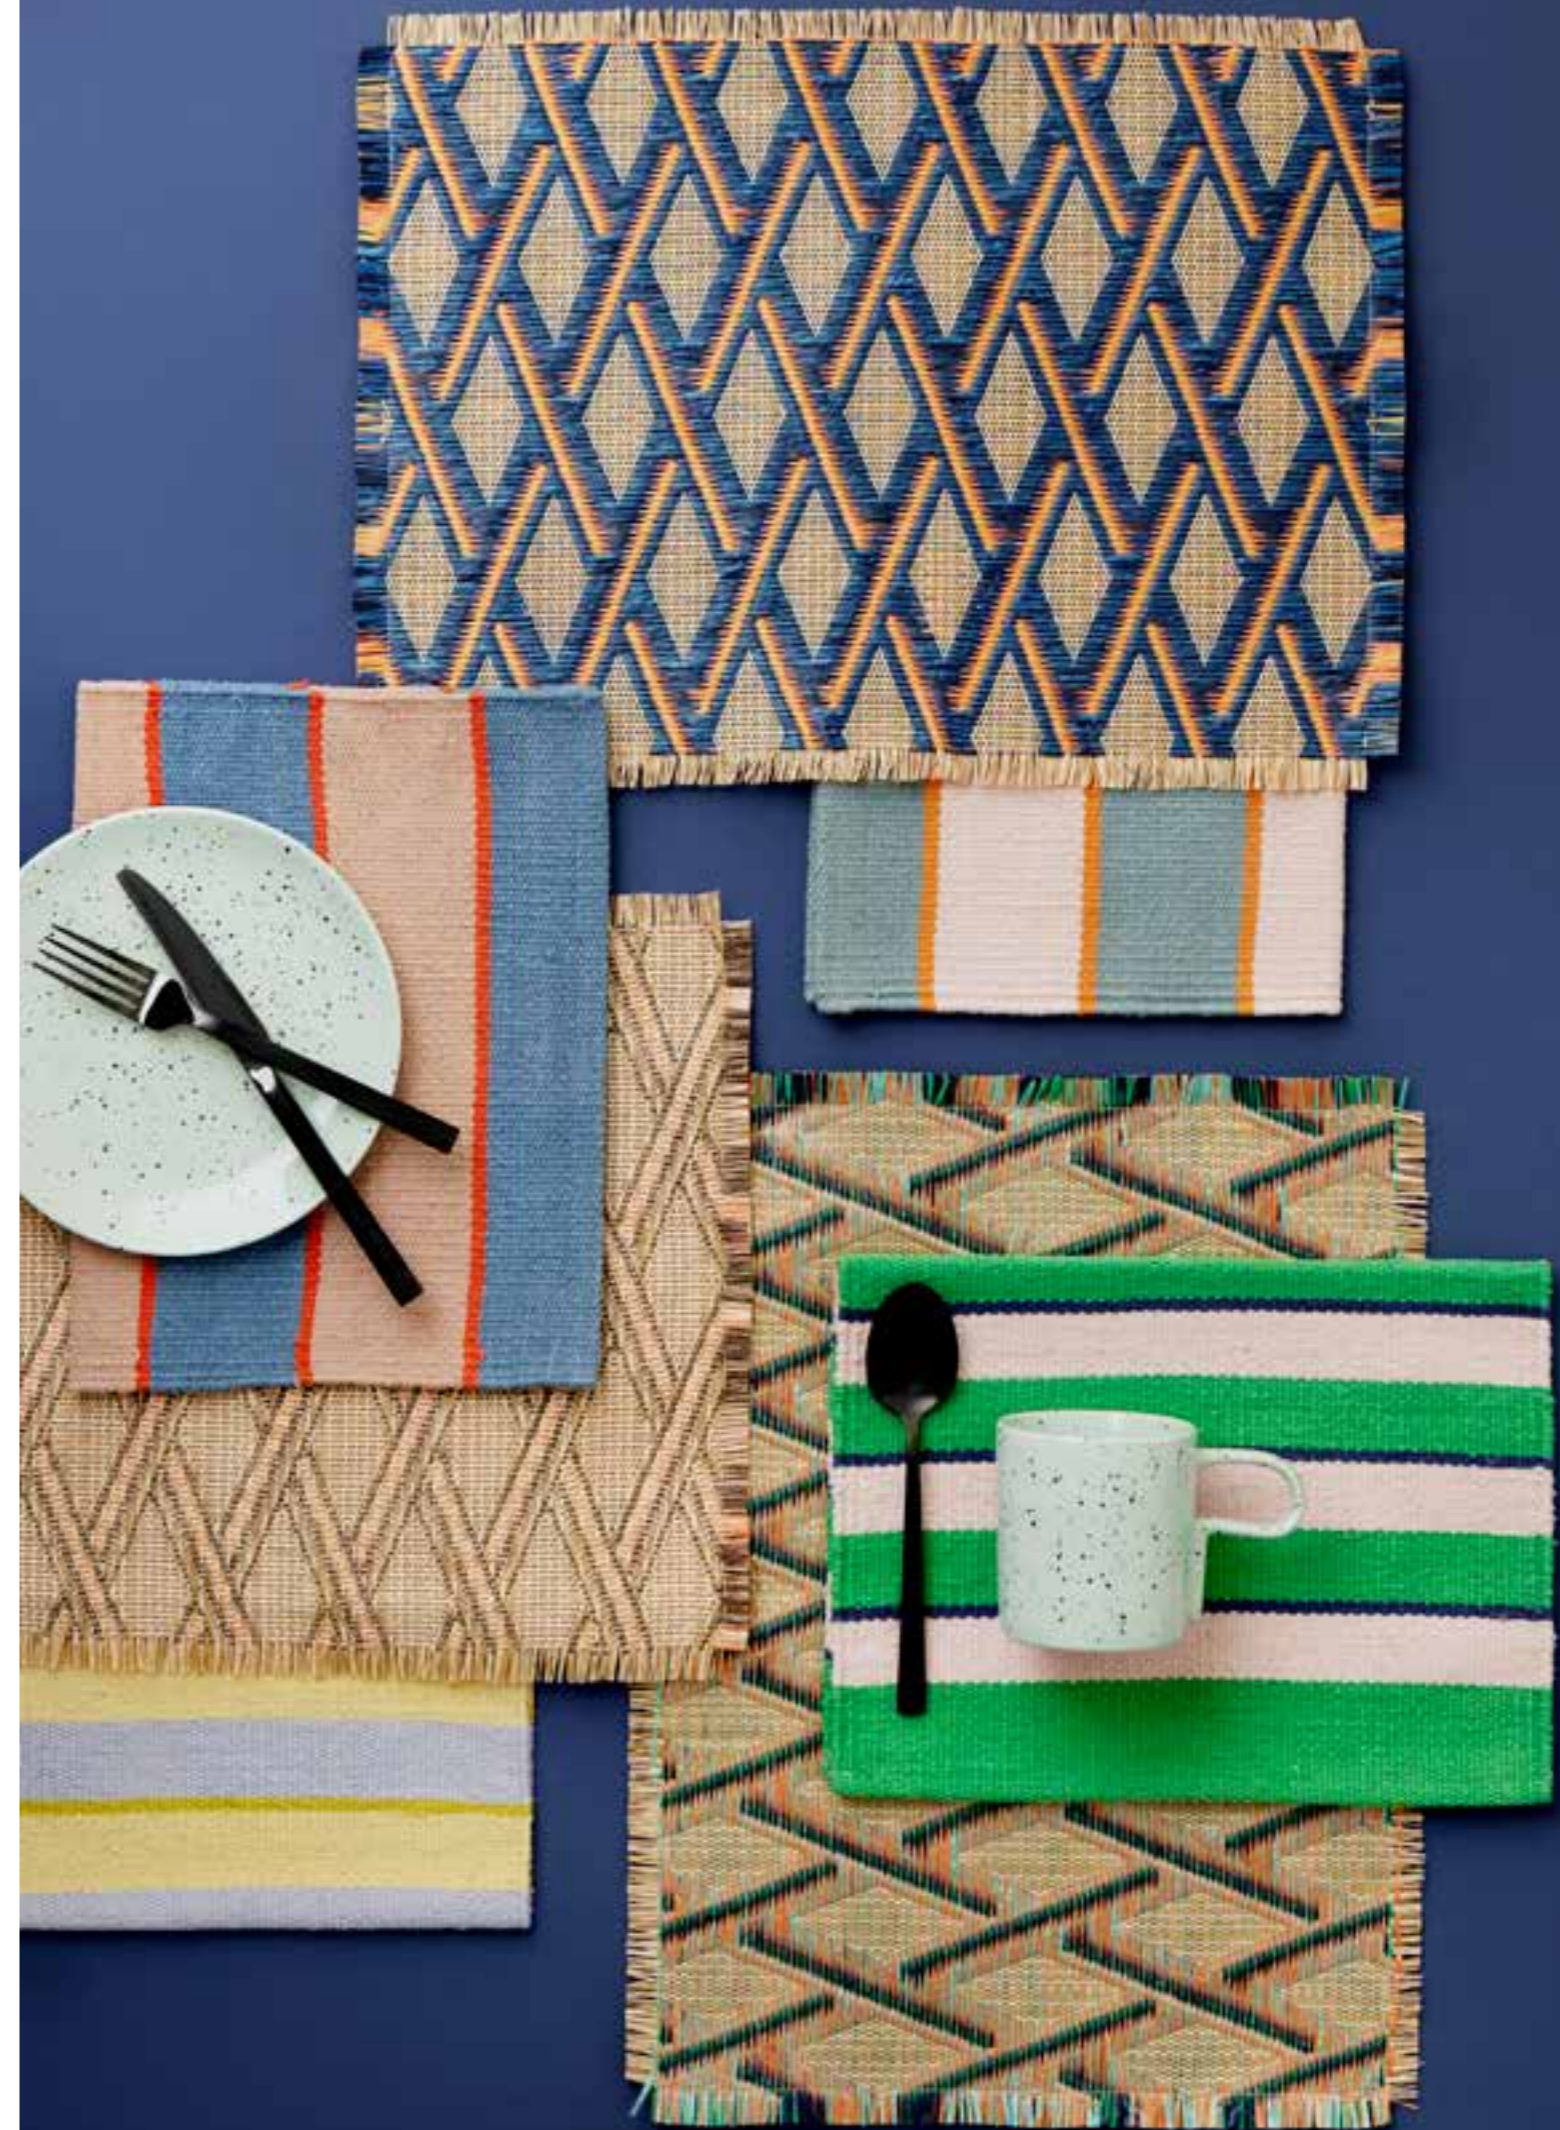

Dress up your table with placemats