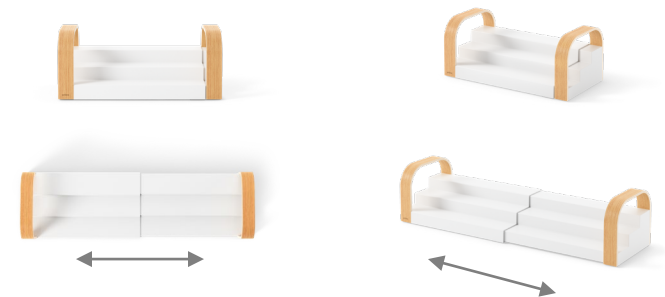

BELLWOOD

3-TIER SPICE SHELF

Our Bellwood Three-Tier Spice Shelf is the perfect way to keep your favorite spices organized and close at hand. With three expandable tiers, you can customize this shelf to best fit your cupboard, countertop or shelf space. Plus, it requires no assembly - just take it out of the box and get organized! Made with recycled plastic and sustainable wood materials, pair this with other items from our Bellwood Pantry Collection for a cohesive look. Can also be used in other spaces. Measures 12 x 6.3 x 5" (30.4 x 16 x 12.7 cm).

- Expandable to customize for your space
- Made with recycled plastic & sustainable wood
- Large capacity
- Part of Bellwood Pantry Collection

Design: Sung Wook Park

WHITE/NATURAL 1019934-668

12.23 x 6.47 x 4.74 in (31 x 16 x 12 cm)

Packaging: BELLY BAND