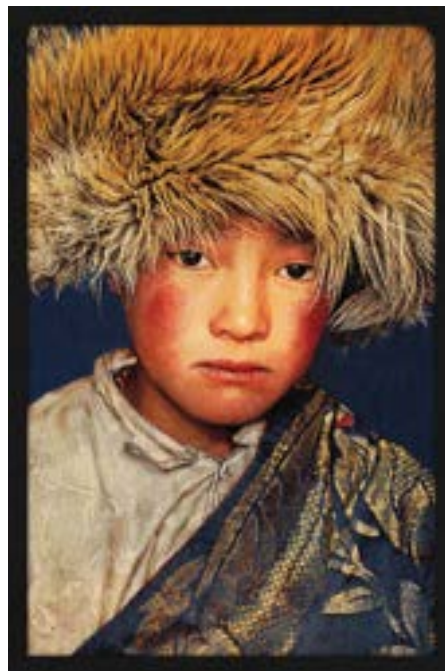

Tibetan Boy

4420095 | 100x155 cm
4420094 | 75x125 cm
Black wooden frame