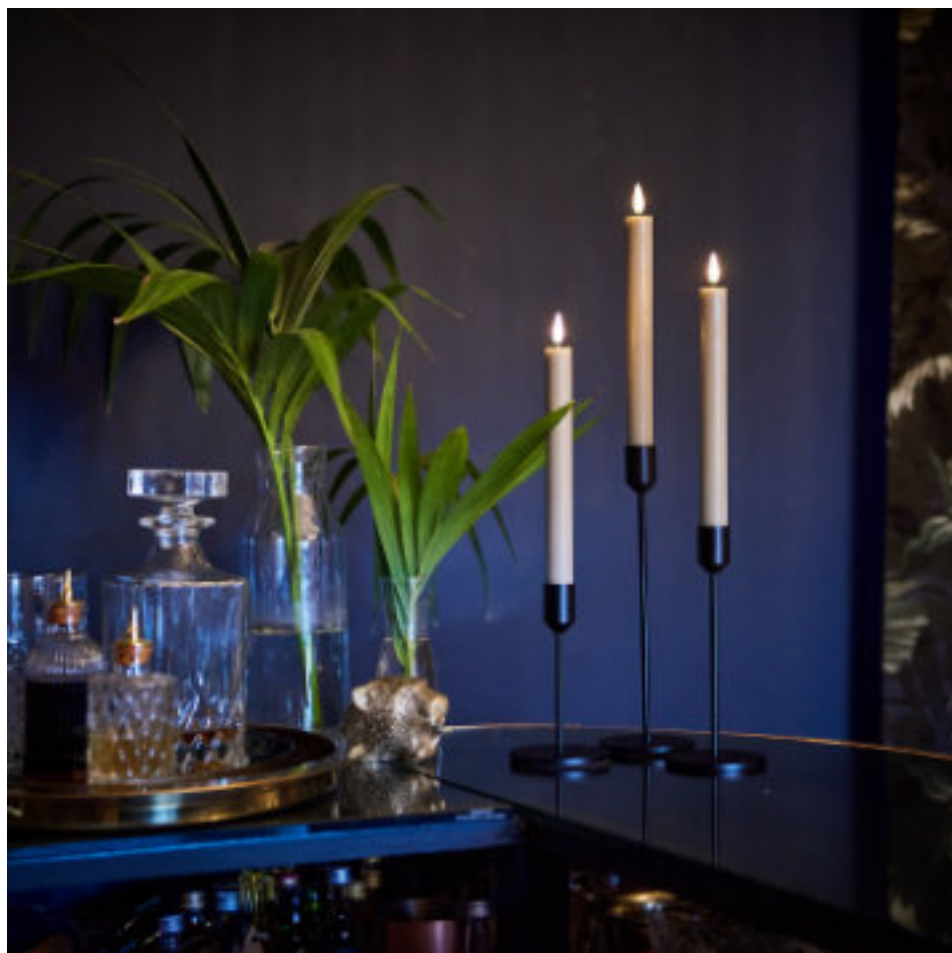

Chandelier Candles

set of 2 (stands not included)

CC3G (grey)
CC2B (blue)

- Warm white LEDs
- Diameter: 2.2cm
- Height: 24.5cm
- Material: wax finish

Candle Stands

set of 3

ACC-CAS3B (black)
ACC-CAS3GG (gold gloss)

- Set of 3 candle stands
- Candle diameter: 2.4cm
- Base diameter: 8cm
- Heights: 14cm, 20cm, 26cm
- Material: aluminium