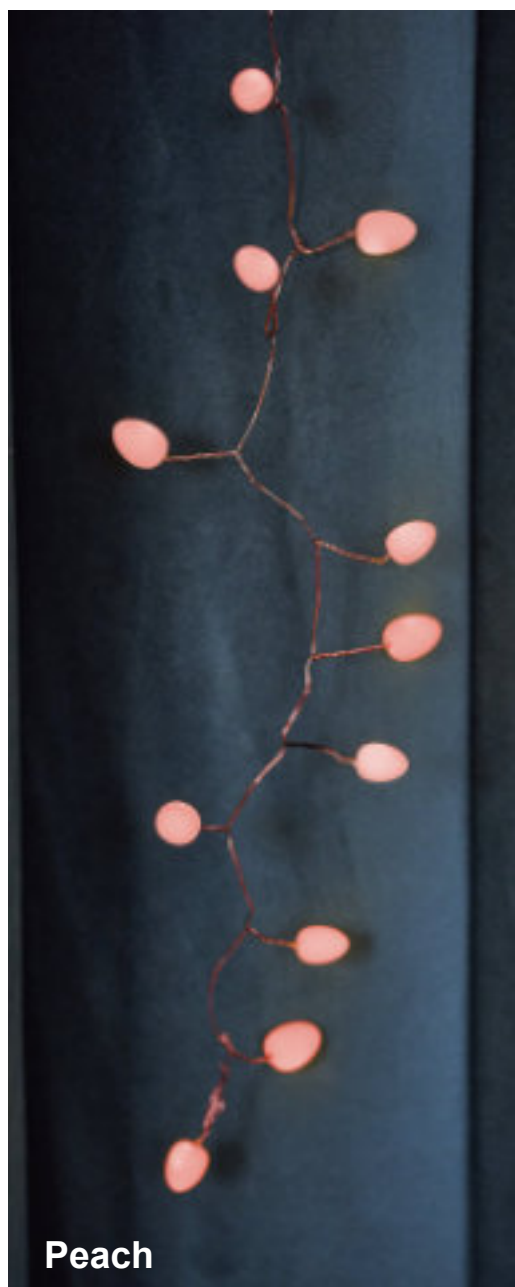

Peach

Teardrops

BO-TD60O (opaque)

BO-TD60P (peach)

BO-TD60M (mint)

- 60 warm white LEDs
- Illuminated length: 2m
- Lead wire length: 50cm
- Material: metal / plastic

TD90O (opaque)

TD90P (peach)

TD90M (mint)

- 90 warm white LEDs
- Illuminated length: 3m
- Lead wire length: 3m
- Material: metal / plastic