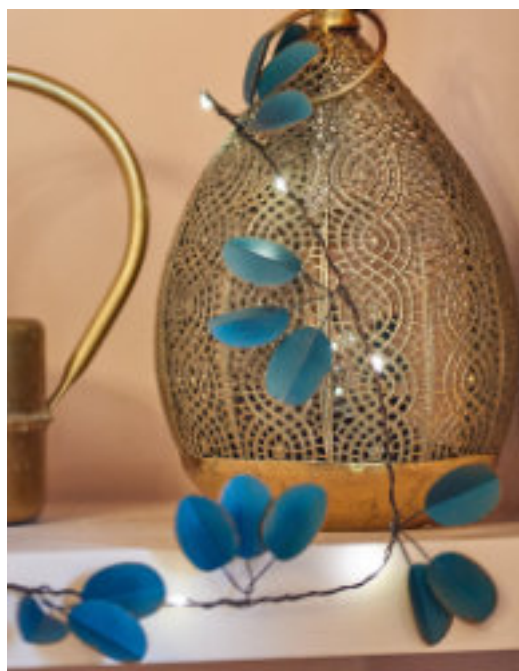

4x
AA

Green Fern

BO-MF16

- 20 warm white LEDs
- Illuminated length: 1.8m
- Lead wire length: 50cm
- Material: metal

4x
AA

Eucalyptus

BO-MF08 (gold), BO-MF09 (green)

- 20 warm white LEDs
- Illuminated length: 1.8m
- Lead wire length: 50cm
- Material: metal