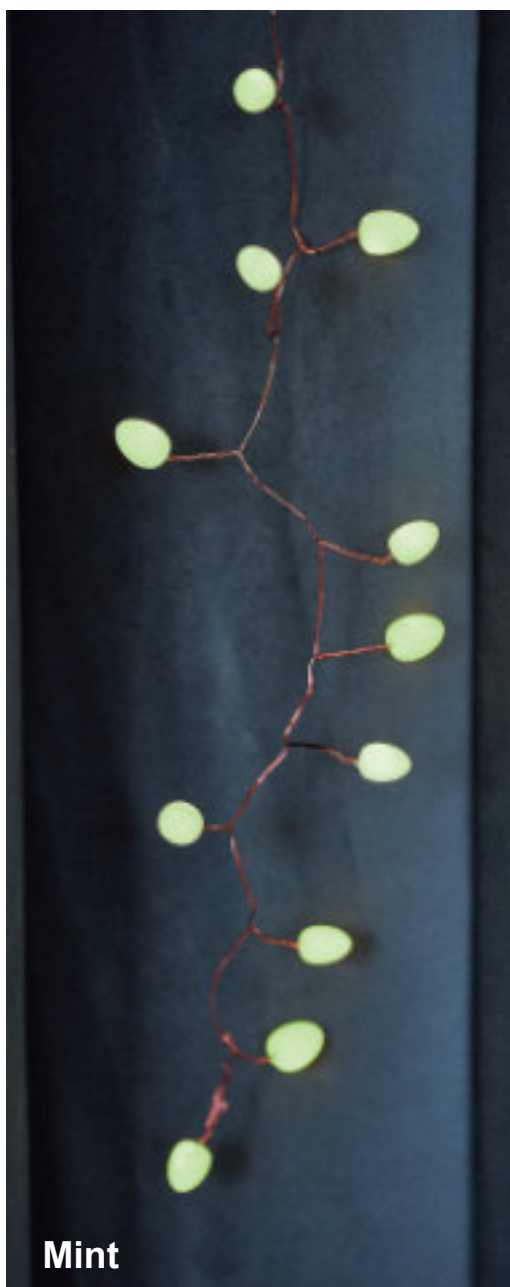

Mint

Teardrops

BO-TD60O (opaque)

BO-TD60P (peach)

BO-TD60M (mint)

- 60 warm white LEDs
- Illuminated length: 2m
- Lead wire length: 50cm
- Material: metal / plastic

TD90O (opaque)

TD90P (peach)

TD90M (mint)

- 90 warm white LEDs
- Illuminated length: 3m
- Lead wire length: 3m
- Material: metal / plastic