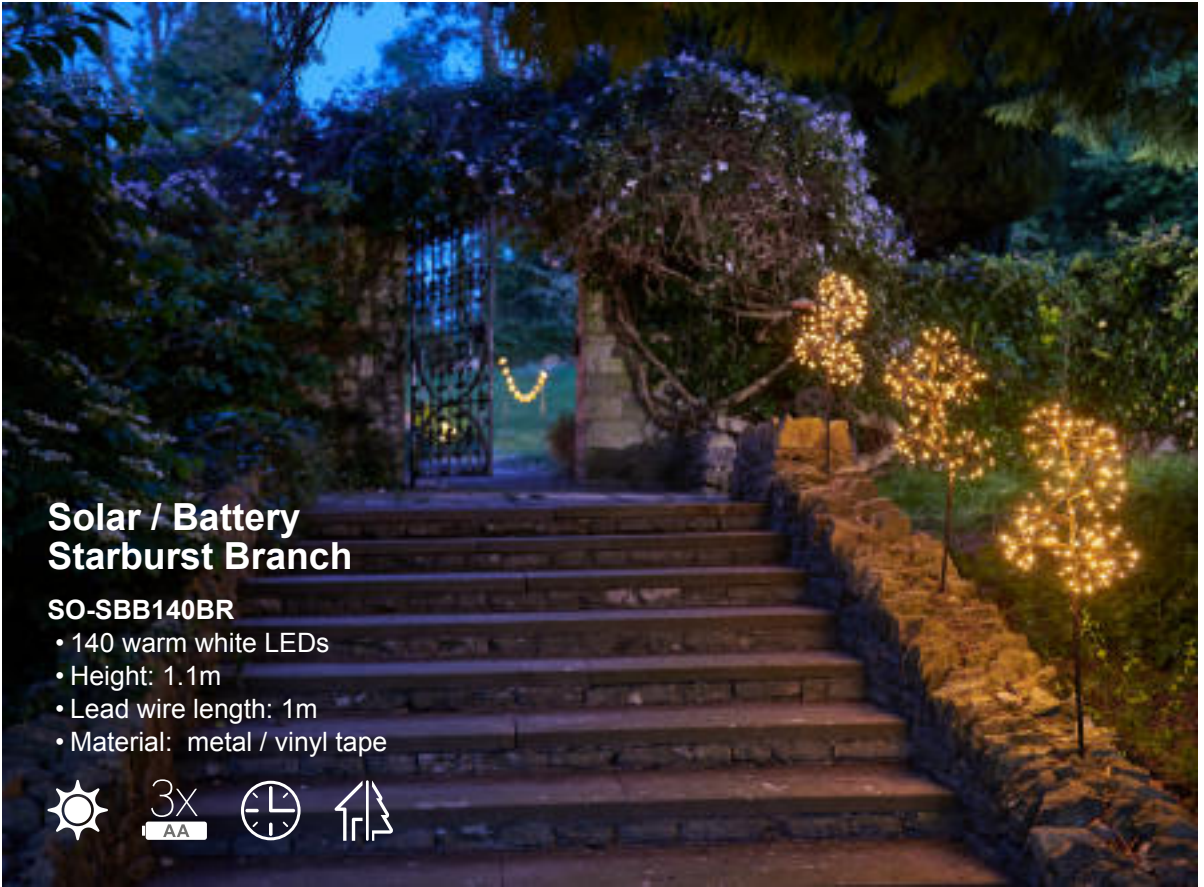

### SO-DD120BR (large)

- 120 warm white LEDs
- Illuminated diameter: 45cm
- Height: 100cm
- Lead wire length: 3m to solar panel
- Material: metal / vinyl tape

SHOP DISPLAYS AVAILABLE

**Solar / Battery  
Starburst Branch**