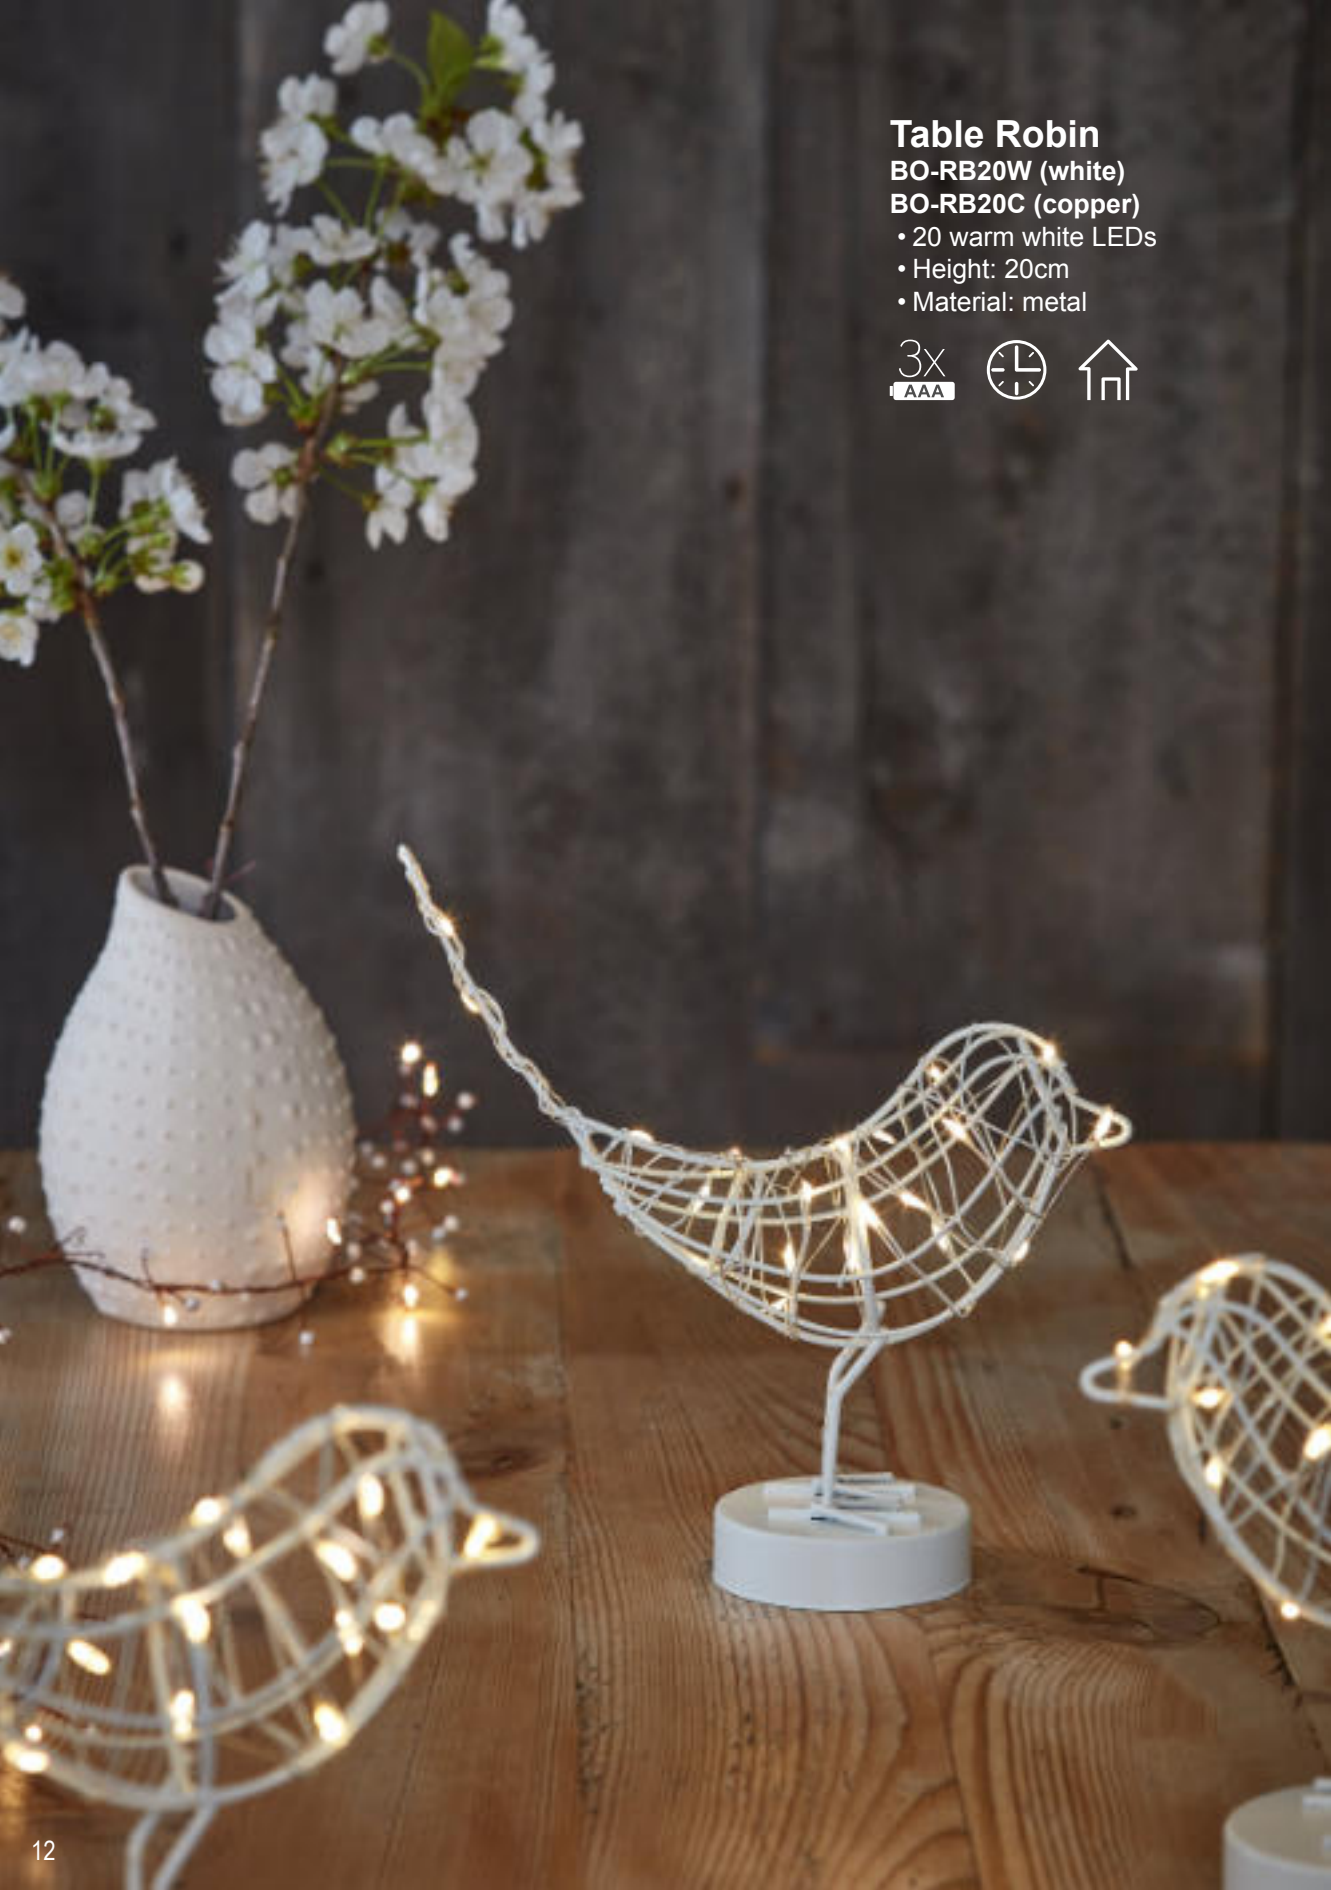

**Pillar Candles**  
**PC5CM**

set of 3

- Warm white LEDs
- Diameter: 5cm
- Heights: 10cm, 12.5cm, 17.5cm
- Material: wax finish

**Glass Candles**  
**GC7CM**

set of 3

- Warm white LEDs
- Diameter: 7.5cm
- Heights: 10cm, 12.5cm, 17.5cm
- Material: wax & glass