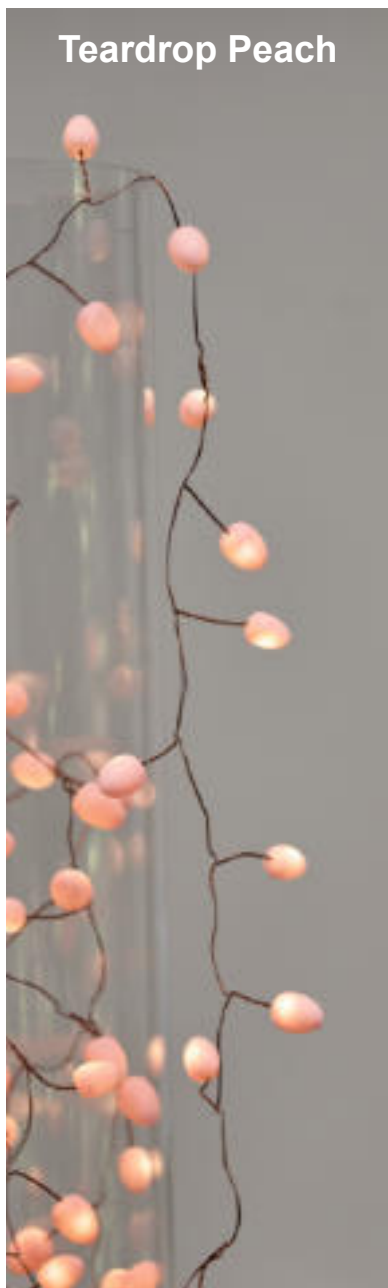

BO-TD600 (opaque)

BO-TD60P (peach)

BO-TD60M (mint)

- 60 warm white LEDs
- Illuminated length: 2m
- Lead wire length: 50cm
- Material: metal / plastic

TD900 (opaque)

TD90P (peach)

TD90M (mint)

- 90 warm white LEDs
- Illuminated length: 3m
- Lead wire length: 3m
- Material: metal / plastic