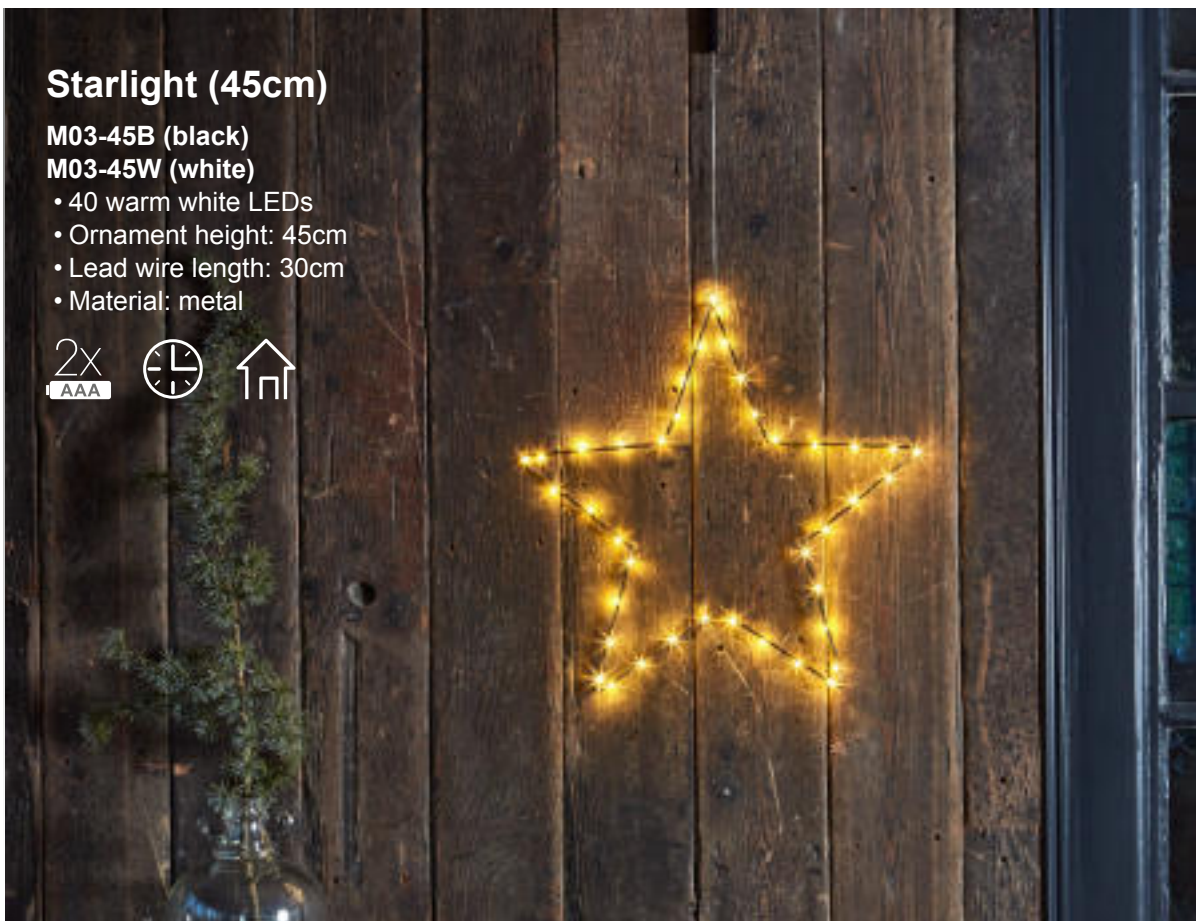

Starlight (45cm)

M03-45B (black)

M03-45W (white)

- 40 warm white LEDs
- Ornament height: 45cm
- Lead wire length: 30cm
- Material: metal