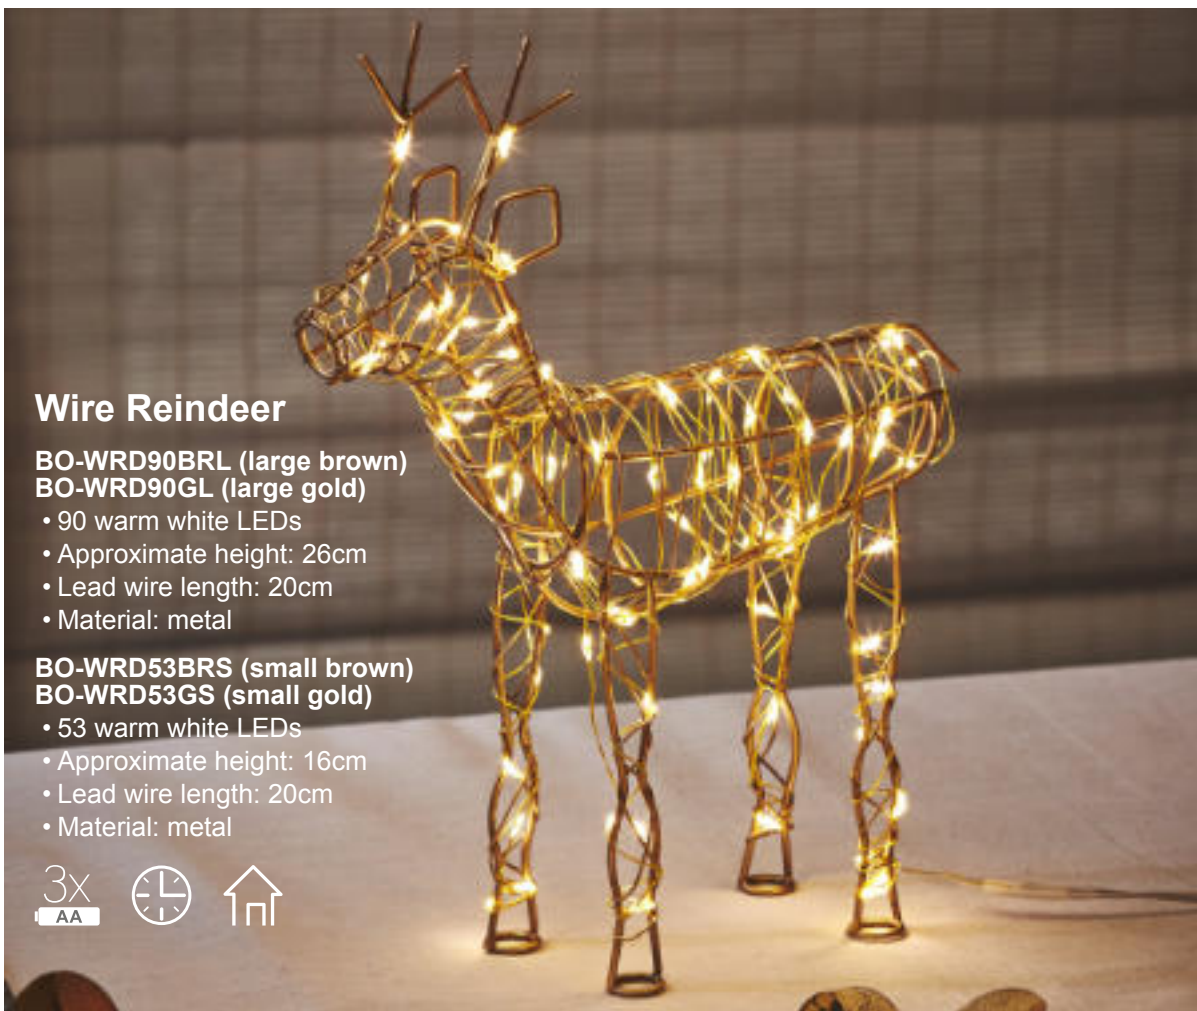

Wire Reindeer

BO-WRD90BRL (large brown)

BO-WRD90GL (large gold)

- 90 warm white LEDs
- Approximate height: 26cm
- Lead wire length: 20cm
- Material: metal

BO-WRD53BRS (small brown)

BO-WRD53GS (small gold)

- 53 warm white LEDs
- Approximate height: 16cm
- Lead wire length: 20cm
- Material: metal

3x
AA