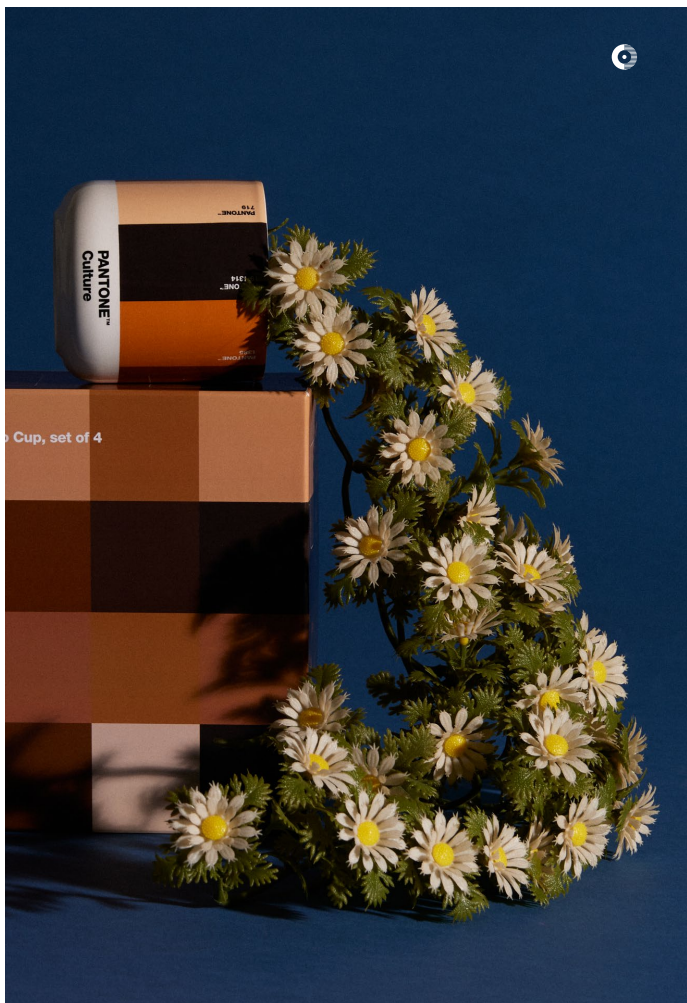

PANTONE™ Culture Cortado

For the Culture Collection