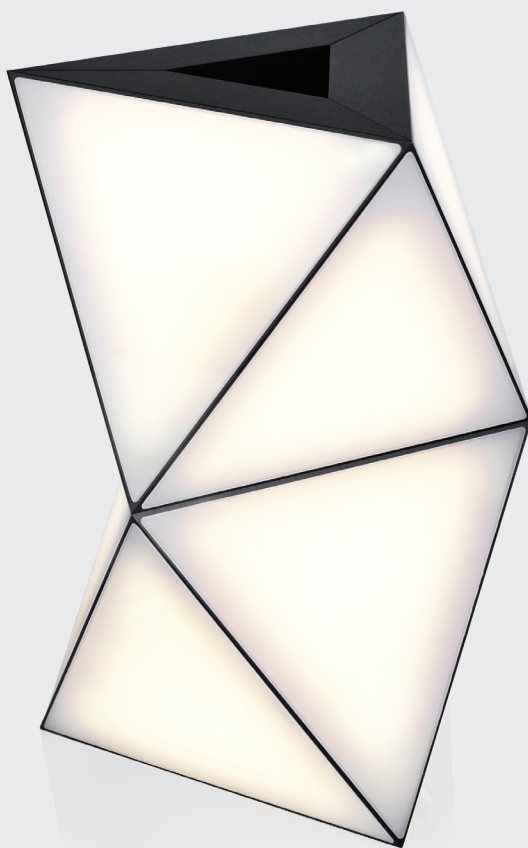

# Tokio.

—  
*totem table*

# TOTEM TABLE LAMP

---

A new addition to our collection, Totem Table Lamp. To play, to toy, to imagine, to enjoy, to illuminate. Having clear mind, having clear-cut clean geometry – we wanted to create a beautiful source of art, radiance and light. Anodised aluminium, tunable white LEDs and timeless clean structure brought us to these totems of sacred power that keep us illuminated. Vertical yet leaning, pointy yet squared, prominent yet soft – it is a signature Tokio sculpture.

## DESIGNERS

---

Asobi is a design studio established by Gorazd Malačič in 1999. The studio made its international debut in 2005 at the London Design Festival with their prototype of the spellbinding Isle Lounge sofa. In 2006, Asobi received the Design Distinction (Silver) Award in I.D. Magazine's 52nd Annual Design Review for their fluid, futuristic Gwig LED luminaries. In 2014 Carbon Light, a high-performance modular LED suspension light, was selected as a finalist in lighting products at the Architizer Awards. Totem is the latest and newest in a series of extraordinary products designed by Asobi.

## DIMENSIONS

---

H 35.5 cm / 14"

L 18.8 cm / 7.4"

H 35.5 cm / 14"

L 21.7 cm / 8.5"

W 25.1 cm / 9.9"

L 21.7 cm / 8.5"