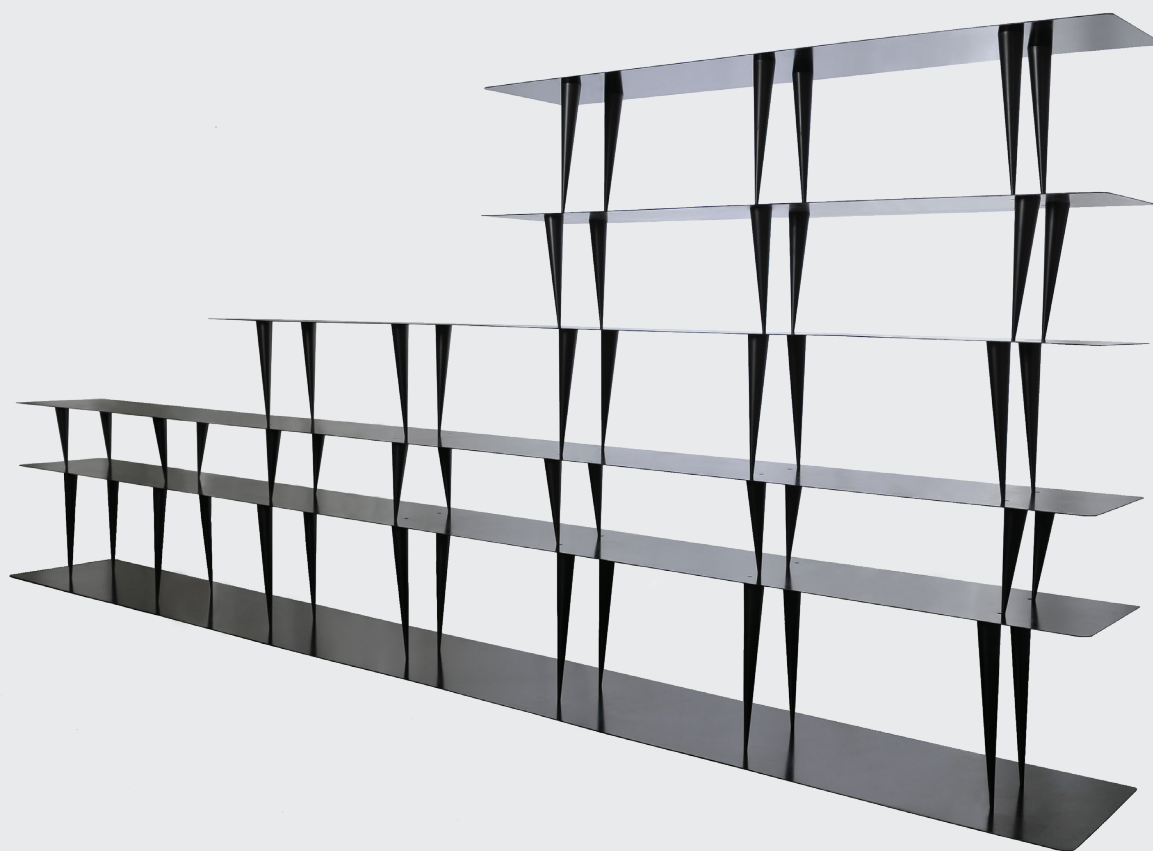

Tokio.

—
mori

MORI

A new addition to our collection, Mori. As the forest grows naturally in a pattern random but clear, Mori shelves grow in many ways randomly clear for your books, lights, statues and memories. And like forest - mori - is adaptable to its natural surroundings this shelf can be set in different environments, with different shapes, angles and harmoniously organic flow.

DESIGNERS

Asobi is a design studio established by Gorazd Malačič in 1999. The studio made its international debut in 2005 at the London Design Festival with their prototype of the spellbinding Isle Lounge sofa. In 2006, Asobi received the Design Distinction (Silver) Award in I.D. Magazine's 52nd Annual Design Review for their fluid, futuristic Gwig LED luminaries. In 2014 Carbon Light, a high-performance modular LED suspension light, was selected as a finalist in lighting products at the Architizer Awards. Mori is the latest and newest in a series of extraordinary products designed by Asobi.

TECHNICAL DATA

Shelves in steel with carbon fiber legs in four different heights, 27cm, 33cm, 38cm and 48cm. Different color finishes. Custom sizes available.

DIMENSIONS