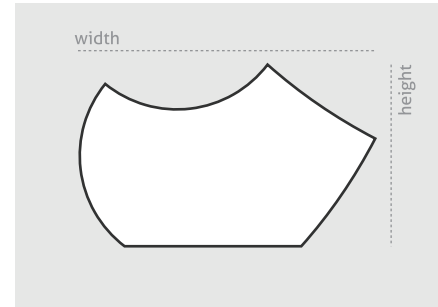

L

168
pieces

XL

110
pieces

ORIGAMI Panels

REF:

PL.IW-J01

SIZES	width (mm)	height (mm)
S	90	55
M	120	74
L	150	92
XL	180	111

SIZE

S

width (mm)

405

height (mm)

267

SIZE

M