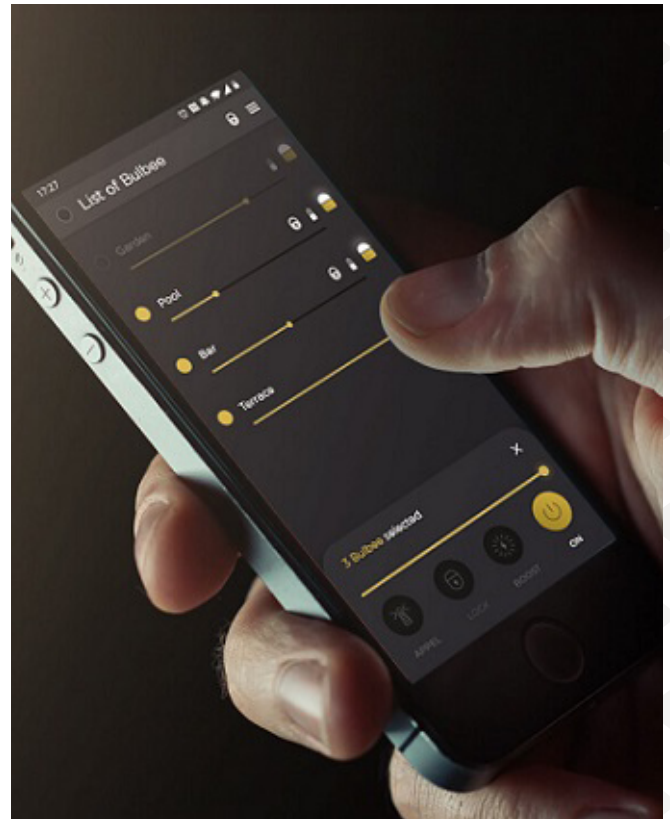

CONNECTED FOR BETTER ERGONOMICS

With an adjustable intensity of up to 500 lm and an autonomy up to 8.5 hours, **BULBEE is the only wireless lamp to offer such performance.** It can be controlled manually or remotely with a smartphone in Bluetooth mode, simply and enjoyably.

THE BULBEE LAMP MOBILE APPLICATION ALLOWS YOU TO ADJUST THE INTENSITY OF LIGHT TO CREATE DIFFERENT MOODS AND EVEN TO CONTROL SEVERAL LAMPS AT THE SAME TIME.

ABOUT PARANOCTA

In the early 2000s, Hilda and Stéphane Ponge, partners in both their professional and personal lives, had the bright idea of PARANOCTA. 15 years of experience in the tourism and landscaping led them to give life to these wireless lights dedicated to conviviality, to living together. In addition to their lighting function, it is for their ability to bring people together, to offer the ideal light for dining anywhere that they are developing these lights with a sociable ambition.

For more informations:

www.paranocta.com/en

Available photos:

[Download](#)

Copyright © photo credit:

Paranocta

PRESS CONTACT

Hilda PONGE

+33 2 41 19 80 01

hilda.ponge@paranocta.com