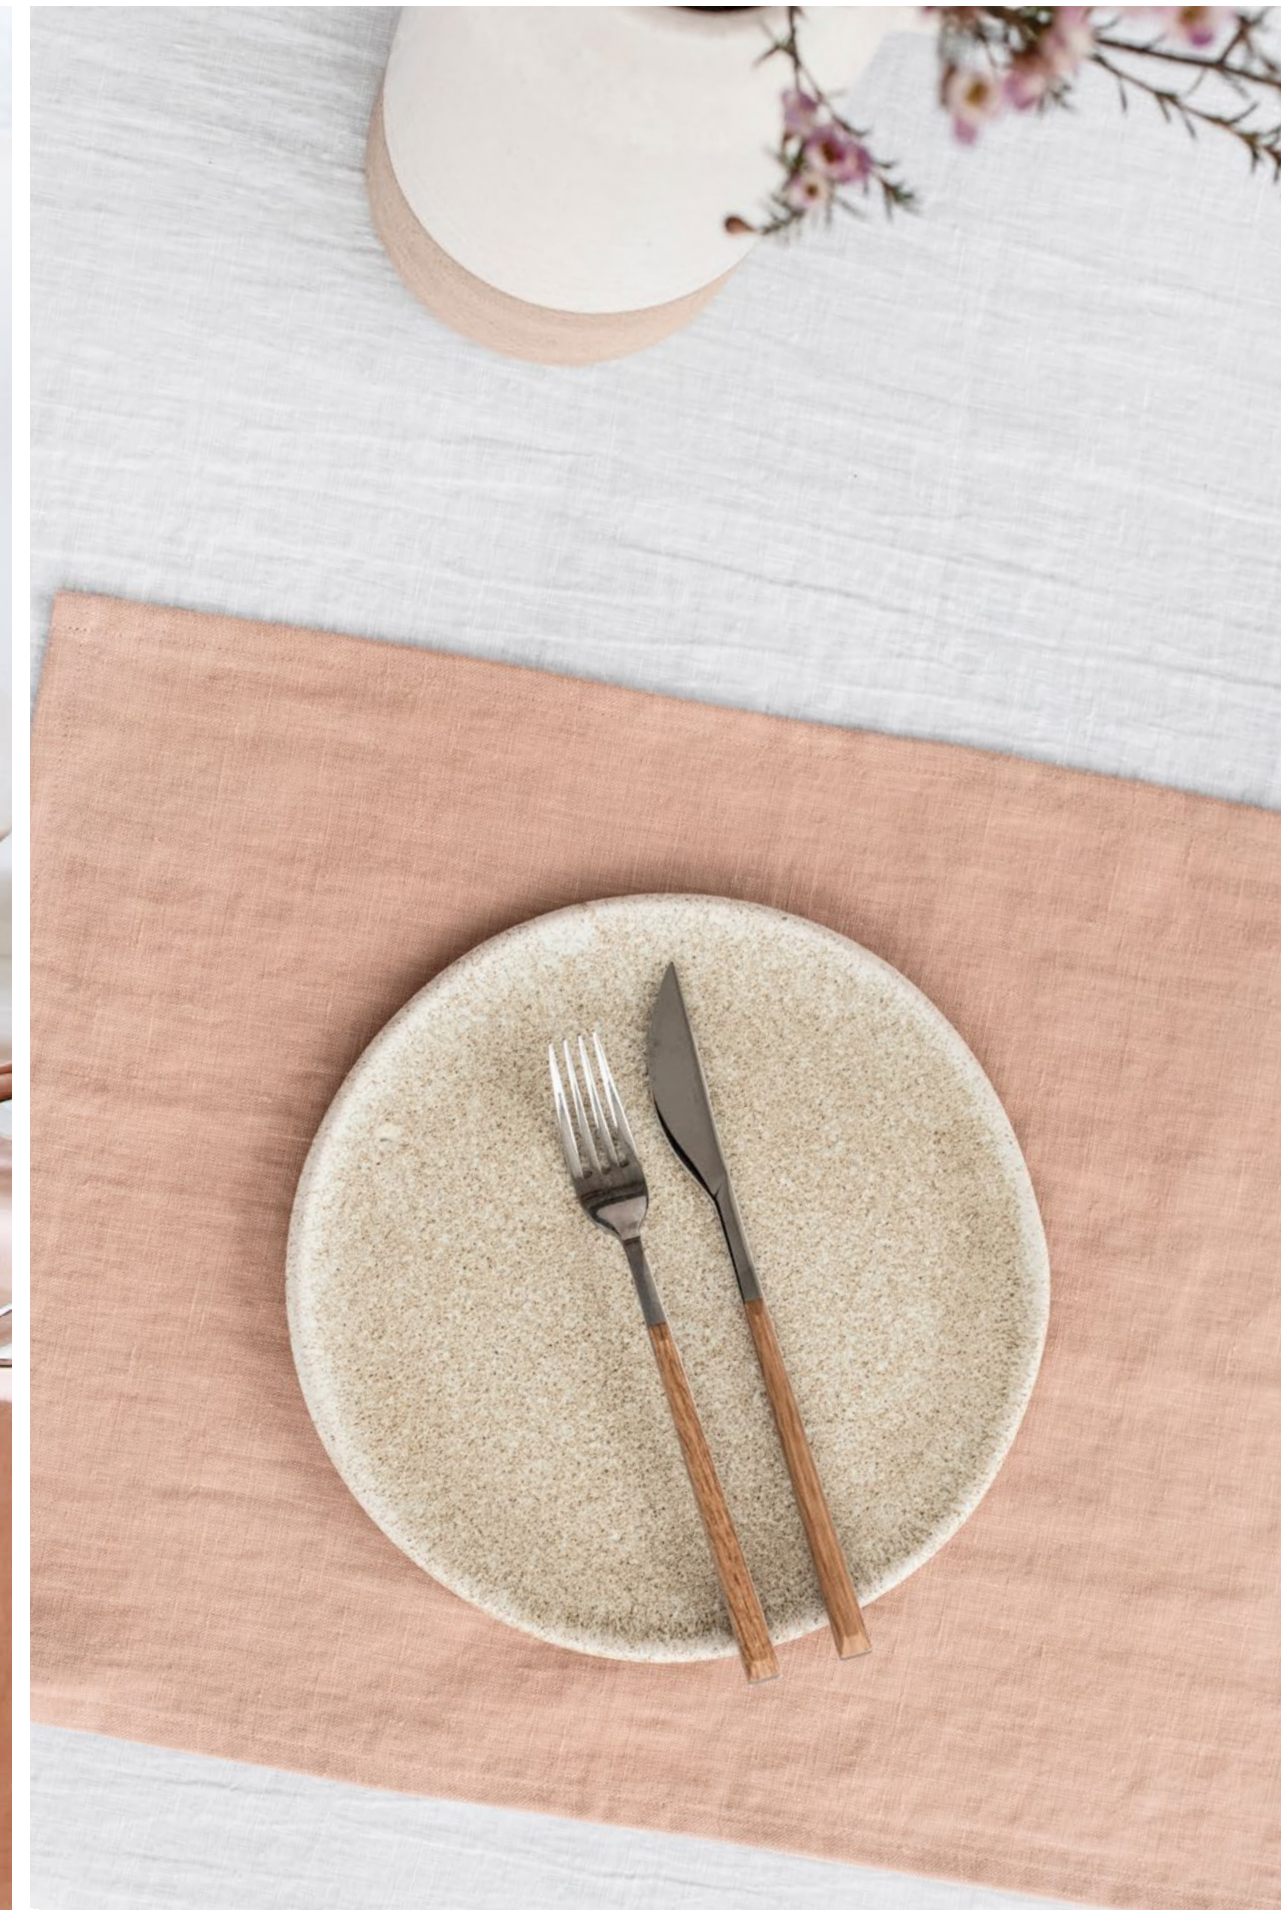

PLACEMAT SET OF 2

PEACH

AVAILABLE SIZE:
14X18" / 35X45 CM

Use it under plates when serving food or as table decorations. Perfect for mixing with tablecloths and napkins.