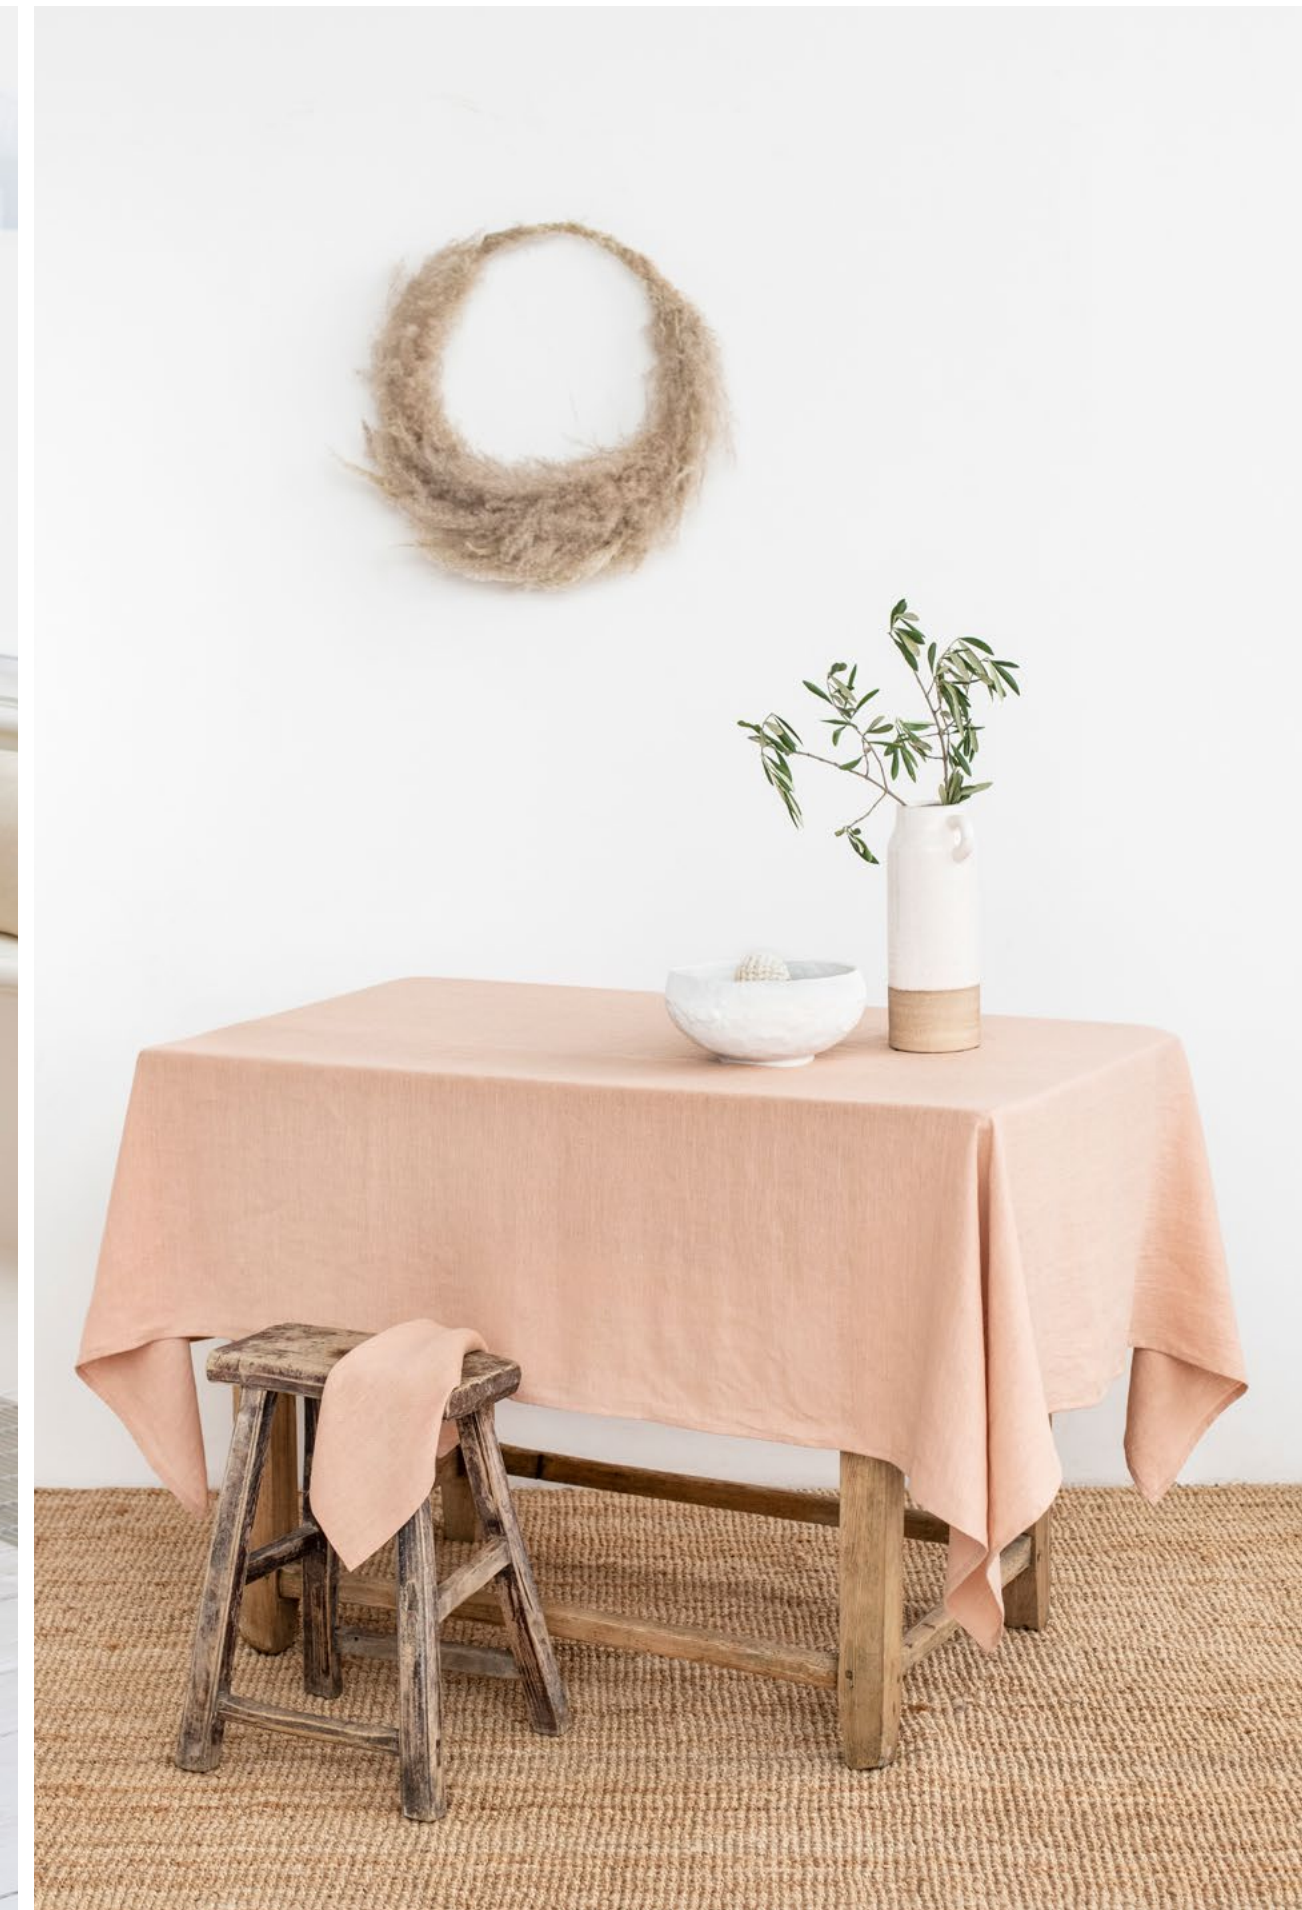

AVAILABLE SIZES:
XS, S, M, L, XL

TABLECLOTH PEACH

Finished with a simple seam. It gives a contemporary look and is easy to mix and match with linen napkins and placemats.

AVAILABLE SIZES: 59X79" / 150X200 CM,
39X39" / 100X100 CM, 59X98" / 150X250 CM,
59X39" / 150X100 CM, 79X79" / 200X200 CM
59X59" / 150X150 CM, or custom made