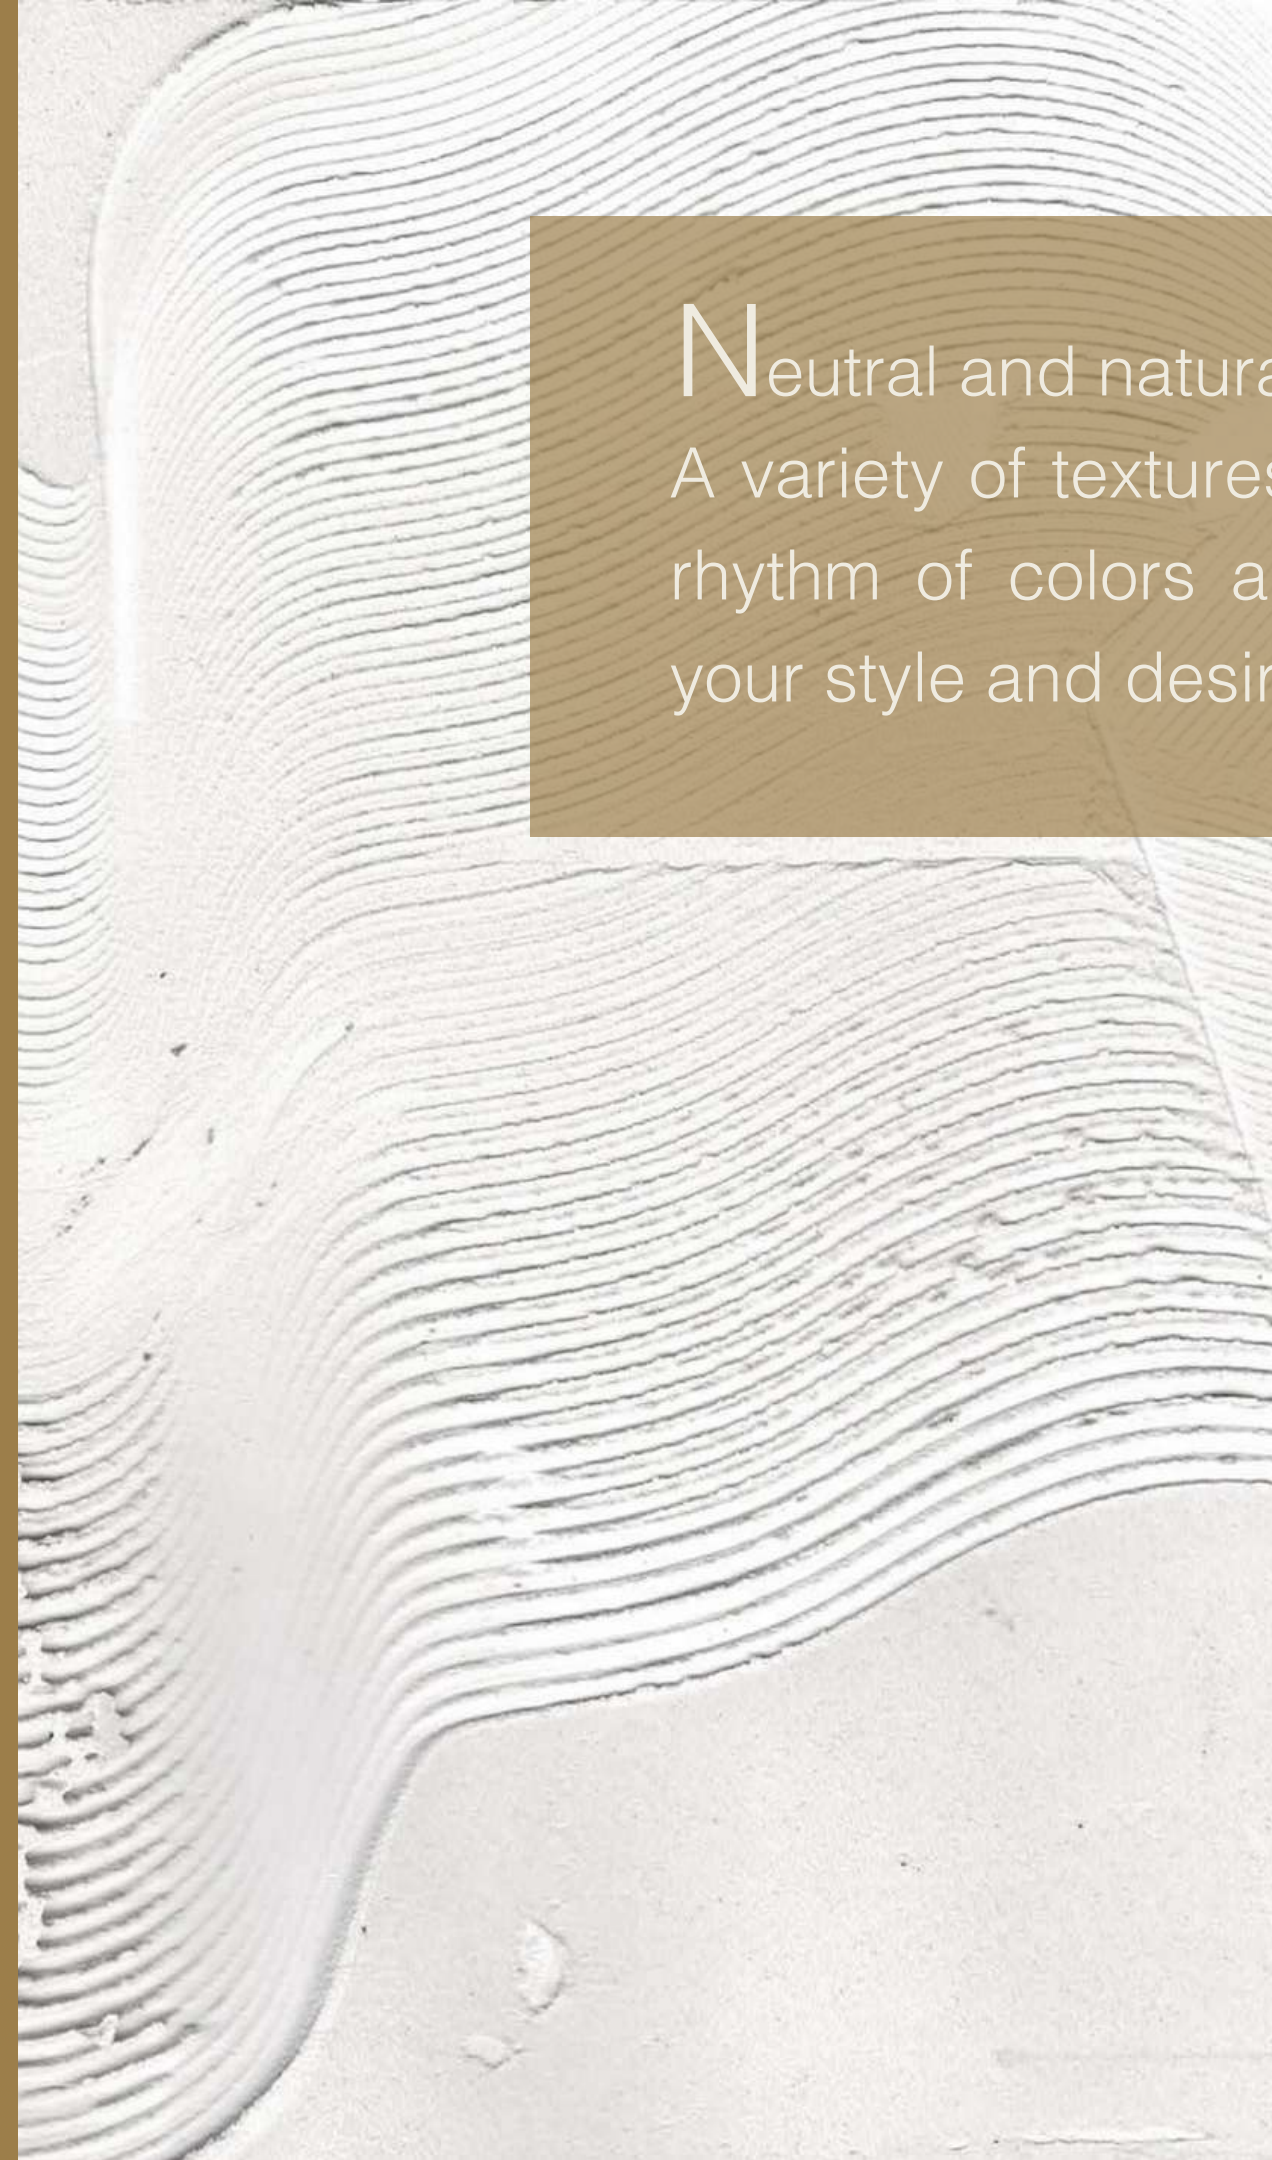

fabienne fabre
Unique Wall Creation

EASY TO INSTALL MONUMENTAL CANVASES

Fabienne Fabre realizes monumental murals on painted canvas adapted to your dimensions that are easy to install and totally dust-free.

UNIQUE CONCEPT SUITABLE
FOR ALL TYPES OF PROJECTS

LOUIS VUITTON 2020

Neutral and natural color, elegant and traditional...
A variety of textures playing with the fusion of materials,
rhythm of colors and transparency of light, respecting
your style and desires.