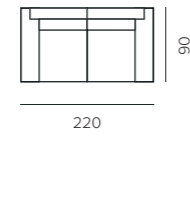

LUGANO 220 SOFA
LUG220

TECHNICAL SPECIFICATIONS

STRUCTURAL FRAME: beech, chipboard, wavy spring,
CONTENT OF SEAT CUSHION: foam T30/45, pocket spring 7 cm, HR foam 2 cm, foam T30/30 7 cm, foam T30/30 2 cm
CONTENT OF BACK REST CUSHION: foam T30/45 7 cm, foam T30/30, foam T23/16 (very soft), foam T30/30 2cm