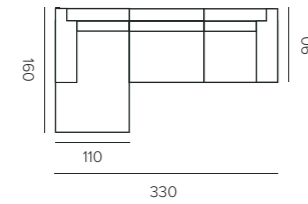

LUGANO LEFT CORNER SOFA
LUG160-330