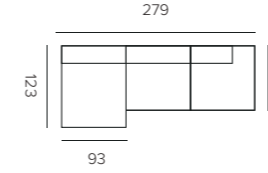

BRESCIA LEFT CORNER SOFA
BRE125280