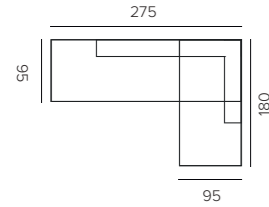

CALI RIGHT CORNER SOFA
CALI275180

TECHNICAL SPECIFICATIONS

FRAME MATERIAL: Beech Wood; Chipboard
LEG TYPE: Plastic glider
FABRIC COMPOSITION: 97% polyester, 3% nylon
SPRINGS/BELTS: Wavy spring
SEW TYPE: French seam
SEAT FILLING: Foam: 30 kg / m³
Thickness: 60 mm, wadding 300 m²
Foam: 18 kg / m³
Thickness: 70 mm, wadding 300 g / m²
BACK FILLING: Foam: 18 kg / m³
Thickness: 70 mm, wadding 300 g / m²

TECHNICAL SPECIFICATIONS

FRAME MATERIAL: Beech Wood; Chipboard
LEG TYPE: Plastic glider
FABRIC COMPOSITION: 97% polyester, 3% nylon
SPRINGS/BELTS: Wavy spring
SEW TYPE: French seam
SEAT FILLING: Foam: 30 kg / m³
Thickness: 60 mm, wadding 300 m²
Foam: 18 kg / m³
Thickness: 70 mm, wadding 300 g / m²
BACK FILLING: Foam: 18 kg / m³
Thickness: 70 mm, wadding 300 g / m²