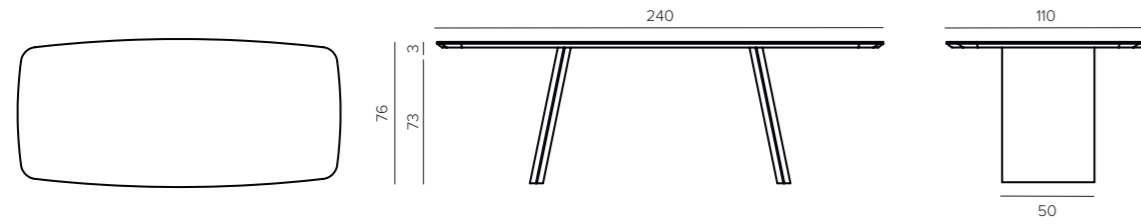

technical sheets of tables

VICENZA TABLE
available in L240 and L280 CM
FU7-W6/BR

TECHNICAL SPECIFICATIONS
VENEERED SMOKED OAK: Top in MDF with veneer finish combined with a black powdercoated metal base.