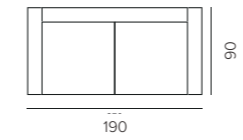

LAGOS SLEEPING SOFA
(incl. sleeping system)
LAG195