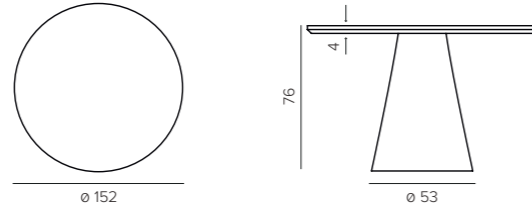

VENETO DINING TABLE M
TA1-C2

TECHNICAL SPECIFICATIONS
Ceramic top in combination with a powdercoated metal base.