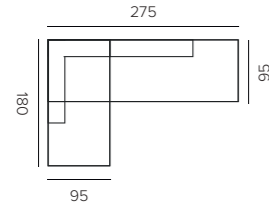

technical sheets of sofas

CALI LEFT CORNER SOFA
CALI180275