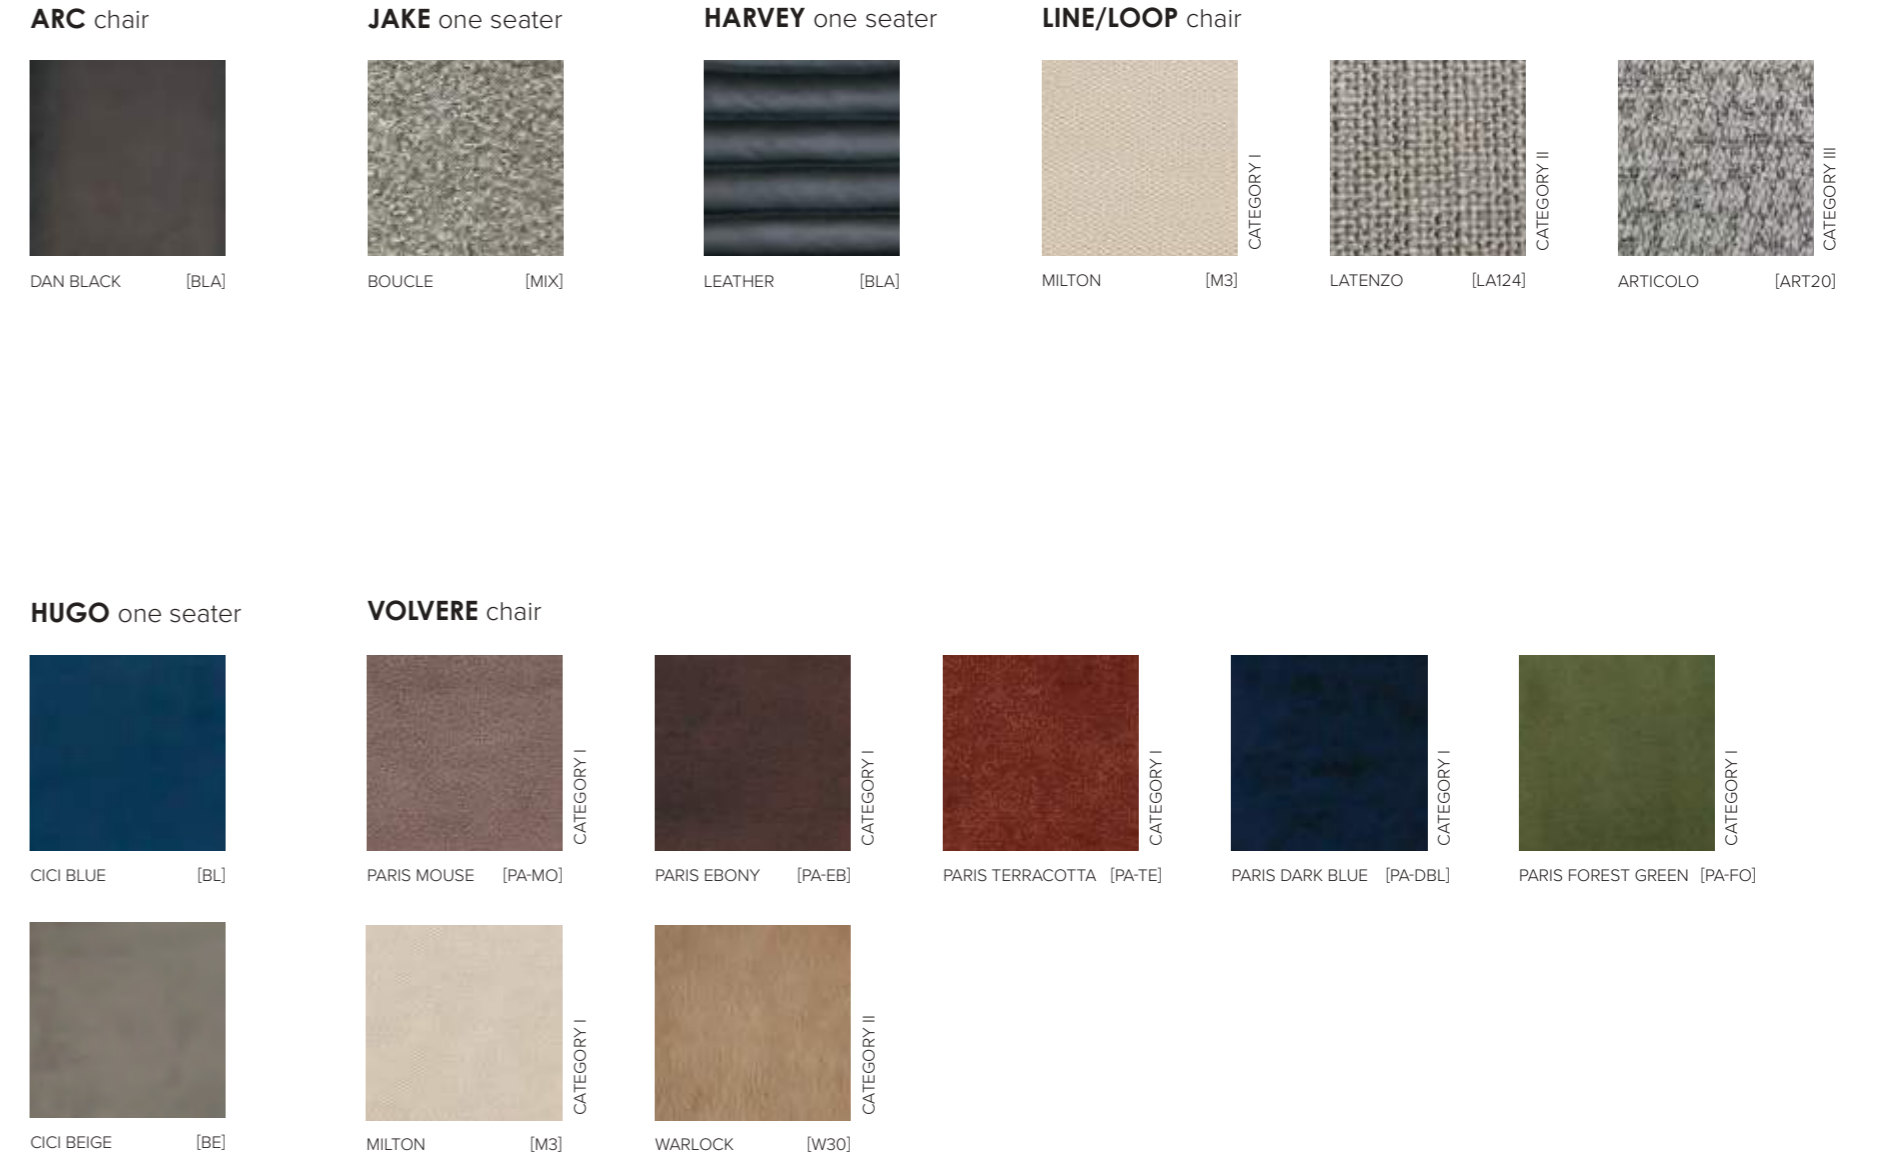

collection basics

FABRICS APPLICABLE TO INDICATED PRODUCTS