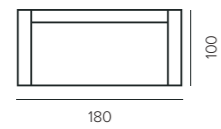

DAKOTA SOFA 180

TECHNICAL SPECIFICATIONS

STRUCTURAL FRAME: beech, chipboard, wavy spring,
CONTENT OF SEAT CUSHION: foam T30, thickness 16 cm,
CONTENT OF BACK REST CUSHION: granulate + silicone ball
CONTENT OF PILLOWS: silicone ball