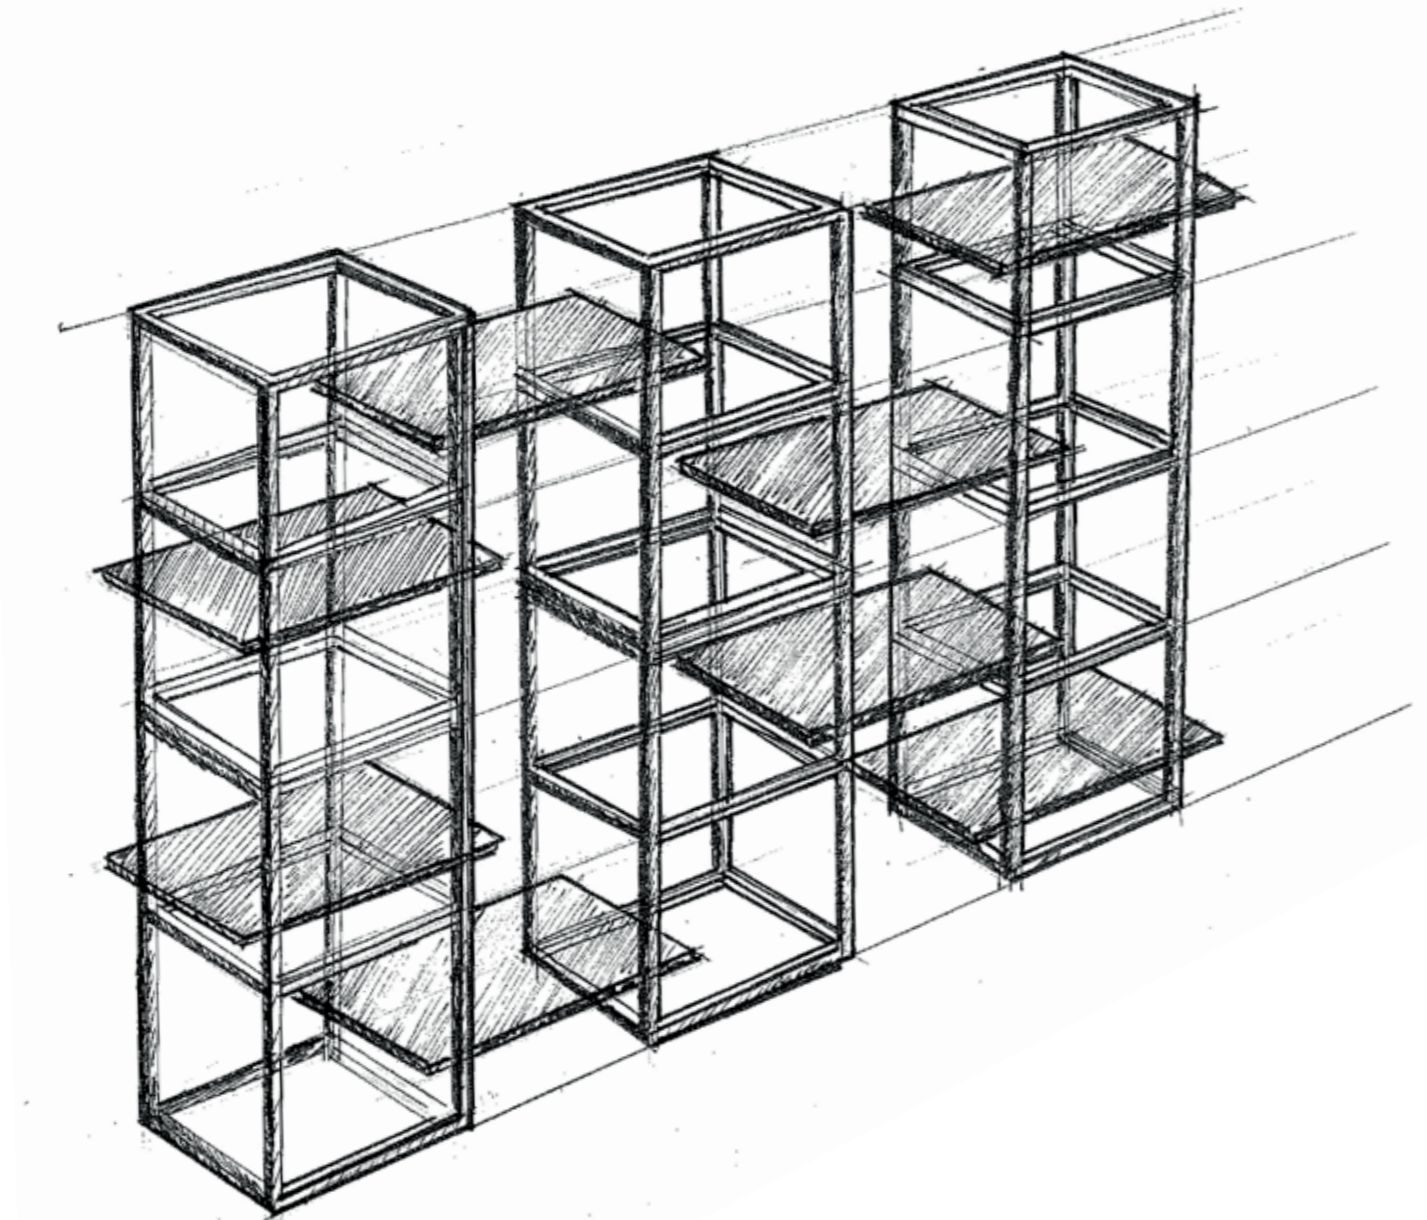

JAVA shelf

Based on Paul Apers' extensive and in depth knowledge of the furniture industry, we set out to develop a modular shelving system that serves a multitude of applications.

Be it a single unit in a private study, a combination in a dining room setting, or an even more elaborate presentation for in a hotel lobby, the Java shelf will cater to your specific needs.

Because of its modular character, it also comes in small packages, making it very easy to transport and handle.