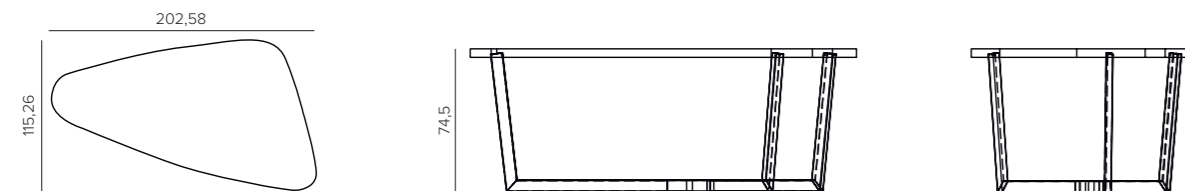

JAVA OVAL TABLE M
FU7-W3

TECHNICAL SPECIFICATIONS
Top in MDF with veneer finish combined with a black powdercoated metal frame.