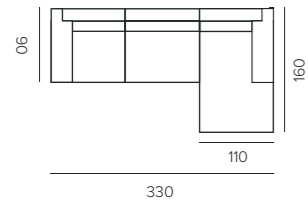

LUGANO RIGHT CORNER SOFA
LUG330-160