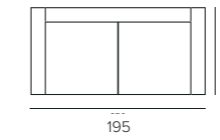

LAGOS SOFA
LAGOS195SOF

TECHNICAL SPECIFICATIONS

FRAME MATERIAL: Beech wood, pine wood, furniture board, fiberboard frame
LEG TYPE: Beech Wood
FABRIC COMPOSITION: 100% polyester
SPRINGS/BELTS: Upholstery belts
SEW TYPE: various including Viping
SEAT FILLING: sleeping function Sedaflex 140/10M, Soam T2838
BACK FILLING: upholstery belts, foam T2538 beech wood