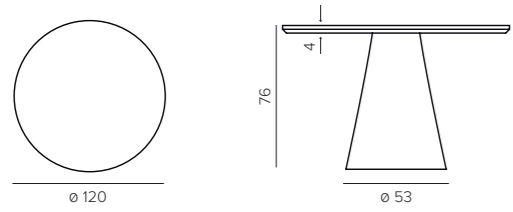

technical sheets of tables

VENETO DINING TABLE S
TA1-C1