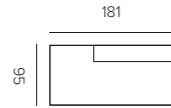

CALI LOUNGE LEFT SOFA
CALI180L/BO07