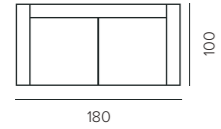

technical sheets of sofas

BOUDOIR SLEEPING SOFA
(incl. sleeping system)