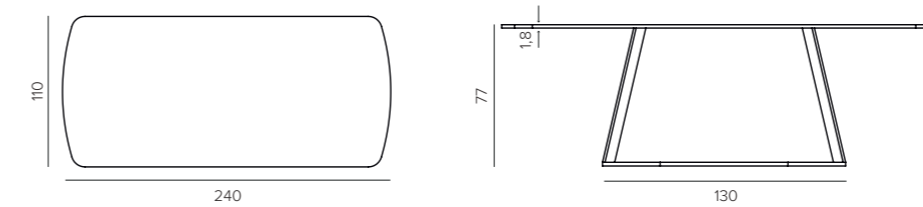

VENETO DINING TABLE L
F9-C2

TECHNICAL SPECIFICATIONS
Ceramic top in combination with a powdercoated metal base.