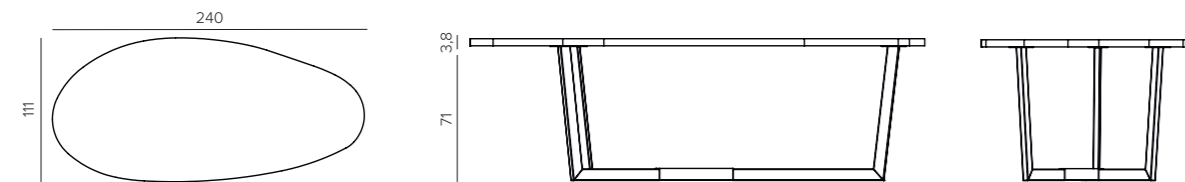

**AMMAN DINING TABLE**  
*TA1-C6/MIX*

**TECHNICAL SPECIFICATIONS**  
Ceramic top in combination with a powdercoated metal base.

**JAVA OVAL TABLE L**  
*FU7-W2*

**TECHNICAL SPECIFICATIONS**  
Top in MDF with veneer finish combined with a black powdercoated metal frame.