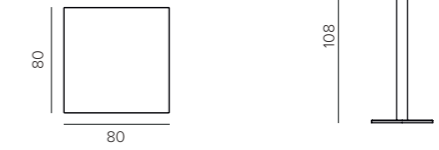

BARI BAR SQUARE 80 CM
TA7-C2

TECHNICAL SPECIFICATIONS
Ceramic top in combination with a powdercoated metal base.