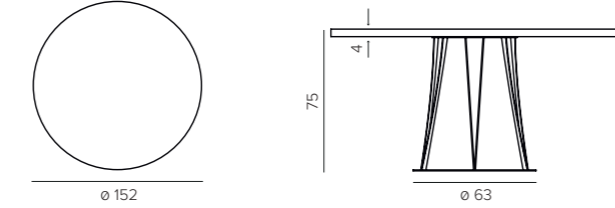

BOSTON WIRED TABLE ROUND 152 CM
F9-W22

TECHNICAL SPECIFICATIONS
Top in MDF with 0.6cm veneered finish, with a black powder-coated metal frame