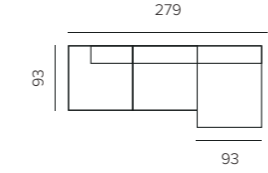

BRESCIA RIGHT CORNER SOFA
BRE 280125