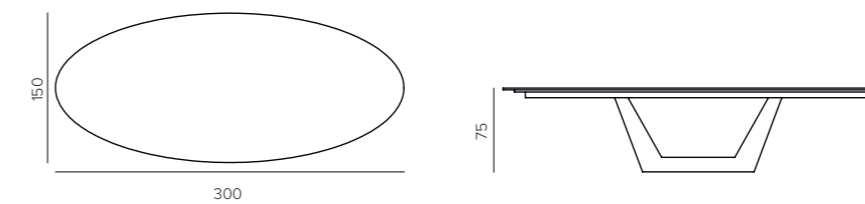

AMMAN DINING TABLE
TA1-C6/MIX

TECHNICAL SPECIFICATIONS
Ceramic top in combination with a powdercoated metal base.