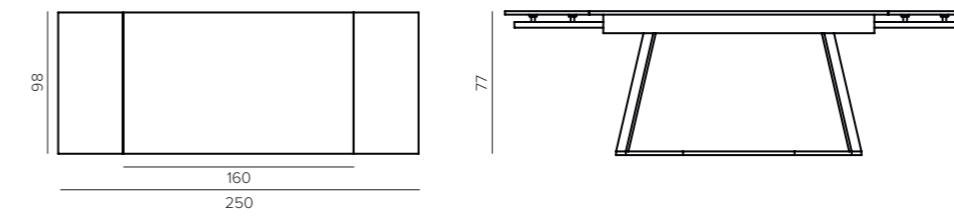

# technical sheets of tables

**VICENZA TABLE**  
available in L240 and L280 CM  
*FU7-W6/BR*

**TECHNICAL SPECIFICATIONS**  
**VENEERED SMOKED OAK:** Top in MDF with veneer finish combined with a black powdercoated metal base.