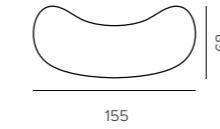

CURVE STOOL
CUR155S

TECHNICAL SPECIFICATIONS

PRIMARY MATERIAL: wood, foam
USAGE SITUATION: Indoor
FRAME MATERIAL: Beech Wood
FABRIC COMPOSITION: fabric: 97% polyester, 3% nylon
SEAT FILLING: CMHR 3030
BACK FILLING: CMHR 3030