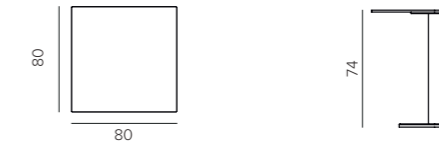

BARI BAR SQUARE 80 CM
TA2-C2

TECHNICAL SPECIFICATIONS
Ceramic top in combination with a powdercoated metal base.