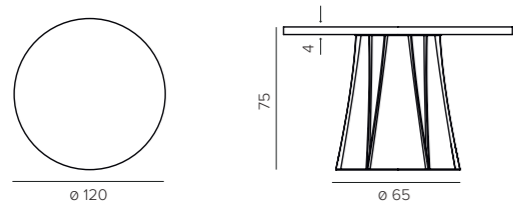

BOSTON WIRED TABLE ROUND 120 CM
TA1-W1