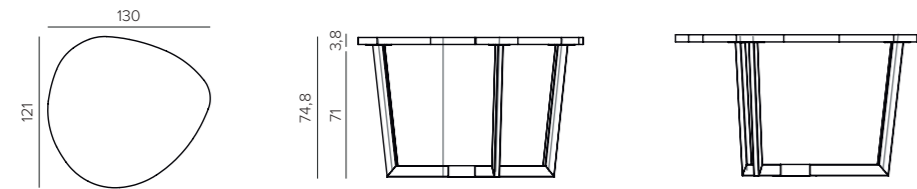

JAVA DINING TABLE S
FU7-W1

TECHNICAL SPECIFICATIONS
Top in MDF with veneer finish combined with a black powdercoated metal frame.