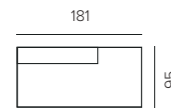

CALI LOUNGE RIGHT SOFA
CALI180R/BO07

TECHNICAL SPECIFICATIONS

FRAME MATERIAL: Beech Wood; Chipboard
LEG TYPE: Plastic glider
FABRIC COMPOSITION: 97% polyester, 3% nylon
SPRINGS/BELTS: Wavy spring
SEW TYPE: French seam
SEAT FILLING: Foam: 30 kg / m³
Thickness: 60 mm, wadding 300 m²
Foam: 18 kg / m³
Thickness: 70 mm, wadding 300 g / m²
BACK FILLING: Foam: 18 kg / m³
Thickness: 70 mm, wadding 300 g / m²

TECHNICAL SPECIFICATIONS

FRAME MATERIAL: Beech Wood; Chipboard
LEG TYPE: Plastic glider
FABRIC COMPOSITION: 97% polyester, 3% nylon
SPRINGS/BELTS: Wavy spring
SEW TYPE: French seam
SEAT FILLING: Foam: 30 kg / m³
Thickness: 60 mm, wadding 300 m²
Foam: 18 kg / m³
Thickness: 70 mm, wadding 300 g / m²
BACK FILLING: Foam: 18 kg / m³
Thickness: 70 mm, wadding 300 g / m²