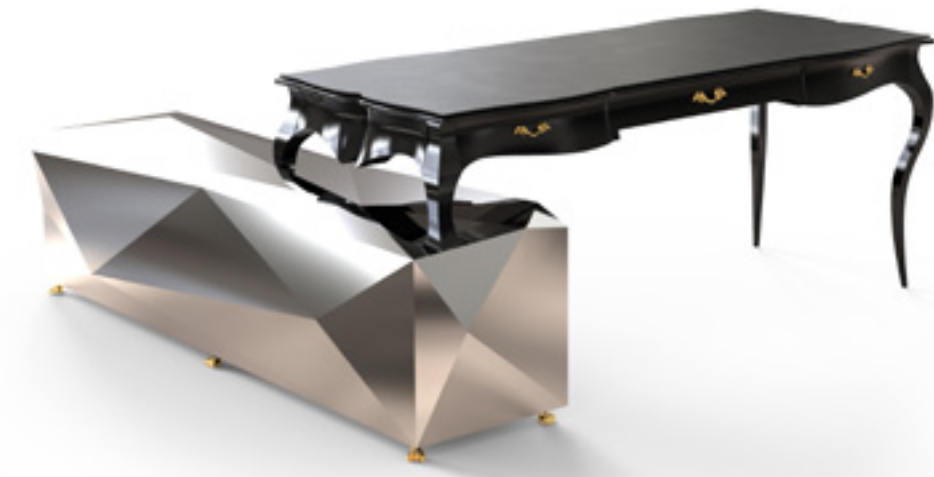

LOUNGE AREA

FILIGREE GRAND PIANO BESPOKE

W 146 CM | 58 IN D 180 CM | 71 IN H 101 CM | 40 IN

Grand Piano in black lacquer, with detailed handcrafted filigree jewellery technique in gilded gold brass.

OFFICE