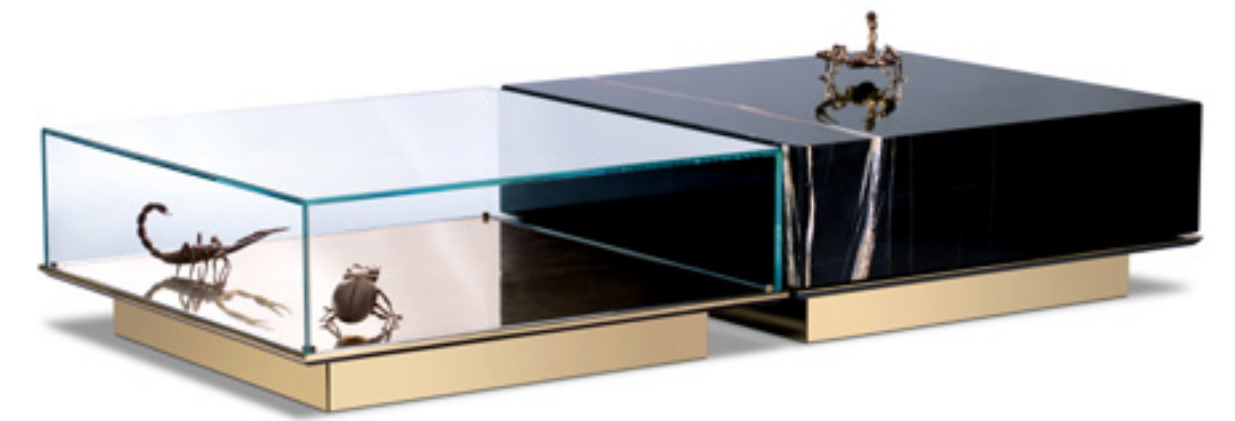

METAMORPHOSIS CENTER TABLE

W 81 CM | 31.8 IN D 81 CM | 31.8 IN H 32 CM | 12.5 IN
Table 1: Gold Plated Brass, Glass. Decorative elements
Table 2: Gold Plated Brass, Marble over Wood structure.