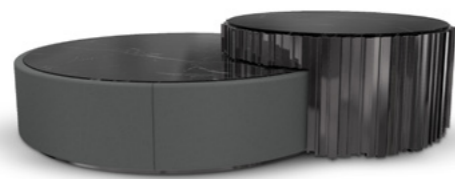

TYCHO XS SMALL PENDANT

BEYOND LONG SIDE TABLE

APOTHEOSIS DINING TABLE

MONOCLES SIDEBORD

(in partnership with Essential Home)

GALA TORCH WALL

NEEDLE TABLE LAMP

EMPIRE SET I CENTER TABLE