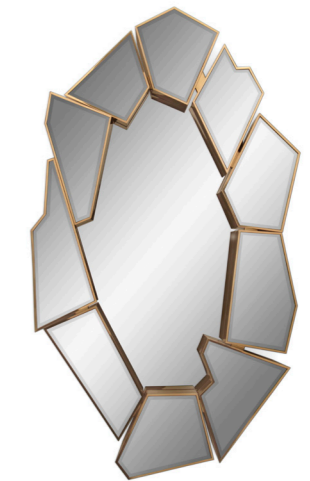

CRACLE MIRROR

The luxurious Crackle mirror is made of the finest gold plated brass and smoked black mirror. Inspired by the opulence of golden nuggets it is graced with the ability to create exclusive and refined ambiances. This geometric design resembles a shattered mirror and promises to create the most glamorous interiors.

MATERIALS Body: Brass & Mirror
STANDARD FINISHES Body: Polished brass & Smoked black mirror
DIMENSIONS W 82 cm | 32,28" D 12,9 cm | 5,08" H 144 cm | 56,69"