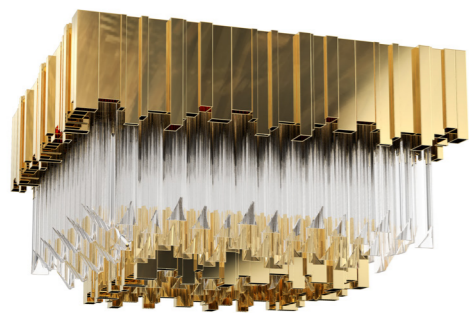

EMPIRE SQUARE PLAFOND

Offering a functional lighting solution, the Empire plafond brings a twist with a square shape. Produced with the best materials and the finest handmade techniques the plafond creates a glaring and sublime design.

MATERIALS Body: Brass & Crystal Glass
STANDARD FINISHES Body: Gold plated
DIMENSIONS H 35 cm | L 13,8" | L 60 cm | 23,6" D 60 cm | 23,6"

TYCHO TORCH SMALL WALL

The epitome of elegance and distinctiveness that fits modern and classic styles. The combination of brass and ribbed crystals tubes brings the perfect classical and charming touch to both residential and hospitality projects. This small version of the Tycho Torch Wall is ideal for intimate spaces.

MATERIALS Body: Brass & Crystal Glass
STANDARD FINISHES Body: Gold plated
DIMENSIONS H 94 cm | 37" | L 34 cm | 13,4" D 20 cm | 7,9"