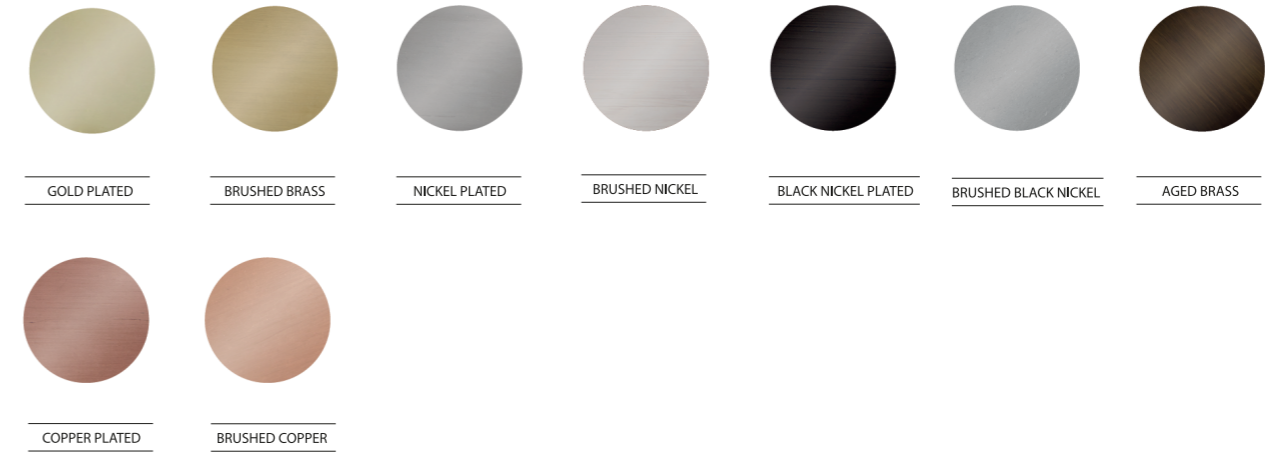

METAL FINISHES

CRYSTAL GLASS

SWAROVSKI CRYSTALS

* Different Swarovski Crystal colors can be chosen under price consultation.

CORDS

MARBLES

WOOD VENEERS

EBONY PALISANDER PAU SANTO WALNUT ROOT WALNUT ROOT W. TRANSLUCENT POPLAR ROOT

LACQUERED COLOURS

WHITE GLOSS BLACK GLOSS WHITE MATTE BLACK MATTE

GLASS

SMOKED MIRROR OLD MIRROR BLACK GLASS BRONZE GLASS SMOKED GLASS

MARBLES

ESTREMOZ CARRARA NERO MARQUINA GREEN MARBLE EMPERADOR DARK NEGRO BAMBOO