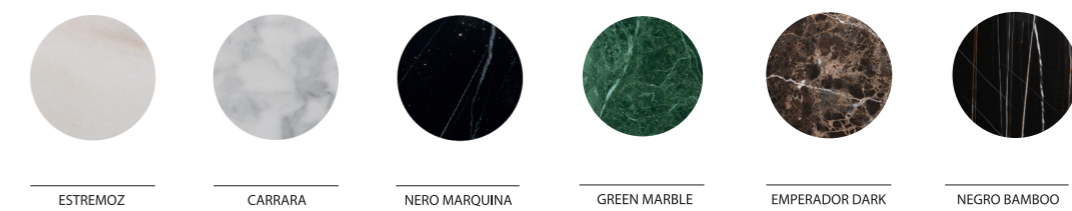

METAL FINISHES

CRYSTAL GLASS

SWAROVSKI CRYSTALS

* Different Swarovski Crystal colors can be chosen under price consultation.

CORDS

MARBLES

WOOD VENEERS

EBONY PALISANDER PAU SANTO WALNUT ROOT WALNUT ROOT W. TRANSLUCENT POPLAR ROOT

LACQUERED COLOURS

WHITE GLOSS BLACK GLOSS WHITE MATTE BLACK MATTE

GLASS

SMOKED MIRROR OLD MIRROR BLACK GLASS BRONZE GLASS SMOKED GLASS

MARBLES

ESTREMOZ CARRARA NERO MARQUINA GREEN MARBLE EMPERADOR DARK NEGRO BAMBOO