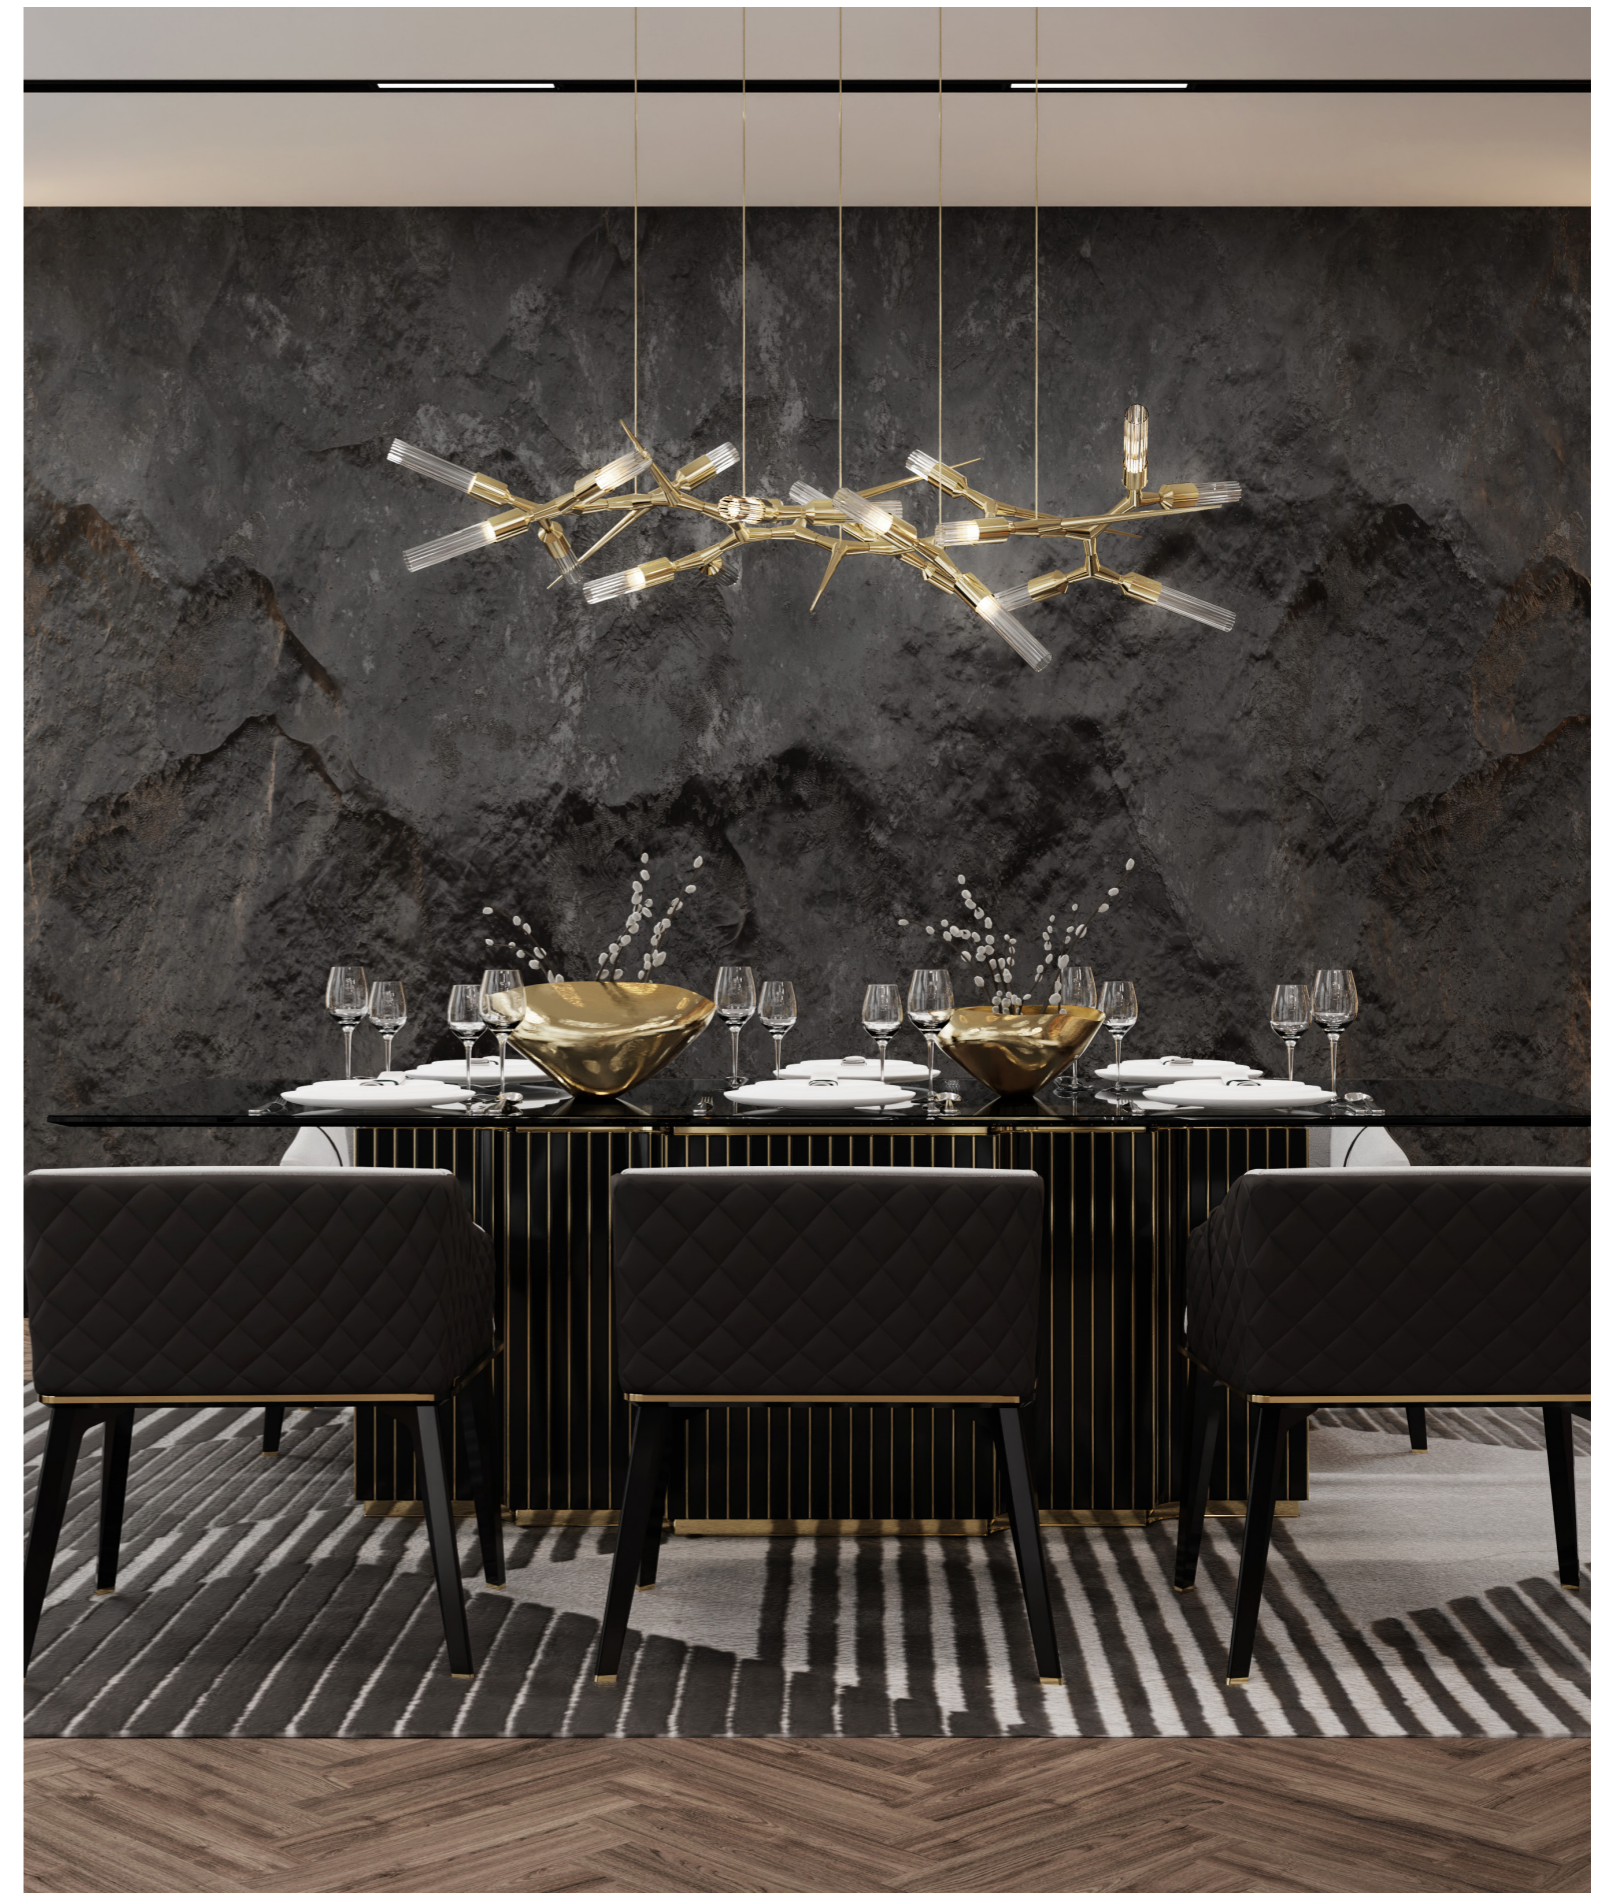

SHARD SUSPENSION

Drawing inspiration from the iconic Shard London Bridge building, the Shard Suspension Lamp is an iconic, unique lighting fixture with a strong presence and character. Suitable for living and dining areas, this piece will grab all the attention in the room.

MATERIALS Body: Brass & Crystal Glass

STANDARD FINISHES Body: Gold plated

DIMENSIONS H 44 cm | 17,32" L 150 cm | 59,06" D 80 cm | 31,50" Cord Height: Adjustable with 200 cm | 78,74"

NURA SWIVEL BAR CHAIR

With a uniquely shaped backrest, Nura Bar Chair is the ultimate expression of comfortable luxury. With a new feature with adjustable height and a swivel, combining a fantastic design with exclusive style and comfort, this chair is made of leather, brass, and wood. It's ideal for high-end bars with a glam yet cozy vibe.

MATERIALS Body: Wood, Brass, Leather & Velvet

STANDARD FINISHES Body: Polished brass, Black leather & Walnut Root

DIMENSIONS H 103cm | 40,6" L 60cm | 23,6" D 50cm | 19,7" Seat H 75cm | 29,5" Seat D 41cm | 16,1"

WATERFALL FLOOR

Immerse into our Waterfall lighting, a series of ripped fine tubes of handmade crystal glass flowing over the tubular shapes in gold plated brass. An impressive presence in every ambiance made by master craftsman. A new glamorous expression of Waterfall light is given to accomplish a wider and complete range that will light your space.

MATERIALS Body: Brass, Marble & Crystal Glass

STANDARD FINISHES Body: Gold plated & Carrara marble

DIMENSIONS H 195 cm | 77,7" Diam. 42 cm | 17"

NURA SWIVEL DINING CHAIR