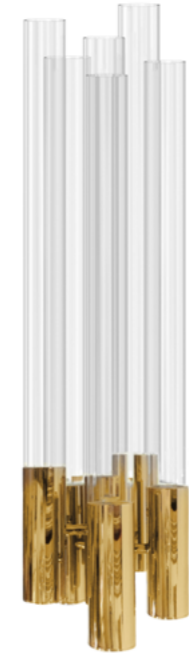

## EMPIRE CHANDELIER

The Empire State Building's magnificent architecture inspired our Empire chandelier. It's a work of art with an opulent shape capable of converting any area into a breathtaking scenario. It provides a unique environment due to its vivacious nature. It's the brand's icon and it is easily recognized anywhere.

## EMPIRE SUSPENSION

The Empire suspension is based on the Empire chandelier, which was the Empire family's first design. This one-of-a-kind fixture is crafted with one beautiful layer of brass and crystal glass and it will look great in any environment.

## BURJ WALL LAMP

This wall fixture, which is entirely constructed of gold-plated brass, exudes beauty and refinement. This item adds a wonderful touch to any area with its exquisite handcrafted crystal glass tubes.