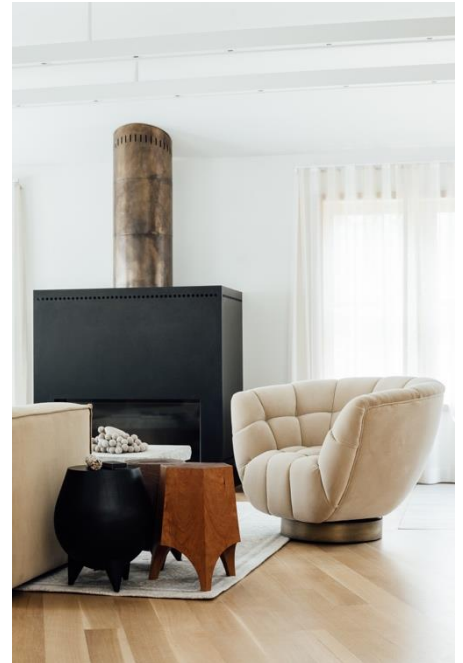

As a result, the strategy here was to let the material drive the design, always opting for the most comfortable furnishing, choosing and combining materials that speak to each other, which made this warm, tactile and visual feeling of a retreat possible.

As you may see in the images below, **City Home Collective**, placed our **BRABBU'S ESSEX Swivel Chair** next to the sofa, adding charisma and sophistication to the living room, and creating a sense of casualness and harmony.

ESSEX Swivel Chair

This perfect combination of neutral tones and patterns, contributed to the arising of this cosy and monochromatic space, filled with elegance and uniqueness, allowing the space to evolve over the time.