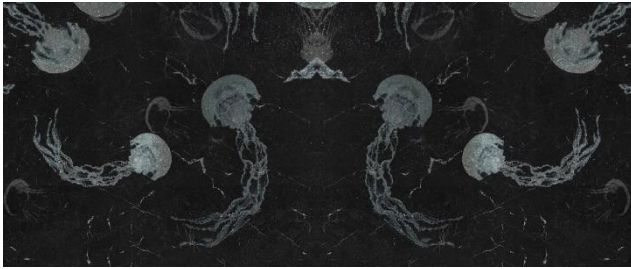

SURFACES TO ADMIRE: MAISON VALENTINA'S FINEST SELECTIONS

Maison Valentina is proud to present its enchanting collection of dazzling surfaces that will bring great sophistication to any bathroom wall.

These amazing items are water-resistant and highly durable due to the conception with two fantastic aluminum sheets and polyethylene core, carefully digitally designed and built using handcrafted techniques that award it an exclusiveness that is hard to find elsewhere. However, the highlight of these product's best characteristics is their functionality, being easily applicable to any wall or surface, they are perfect to use as one remodels their home.

With its impressive textures and various themes, the brand's collection of surfaces will convey sensorial experiences and certainly leave a lasting impression.

Abism Jellyfish Surface

This amazing surface was meticulously hand-painted and blended with digital art, to create the sophisticated look of black tones that can be seen in the image. Its marble texture and the usage of jellyfishes as a theme offer up a modern aesthetic to the bathroom wall, and together with its

water-resistant capabilities, the bathroom will get a functional and beautifully luxurious look.

Black Paramount Surface

Black Paramount Surface was made using advanced graphics and some incredible handmade artistic choices to closely resemble the look of a large piece of black marble. The luxurious aesthetic of this panel, with two fantastic aluminum sheets and a polyethylene core to strengthen its durability, makes it the surface everyone wishes to have in their private bathrooms

Cristal Larzac Surface

Inspired by the French Larzac Desert, this artful pane was made to resemble a large slab of marble. Created using a technique of handcrafted details coupled with the best digital art technology and two aluminum sheets with a polyethylene core named Reymond, this is a sophisticated and unparalleled item that many people dream of owning.