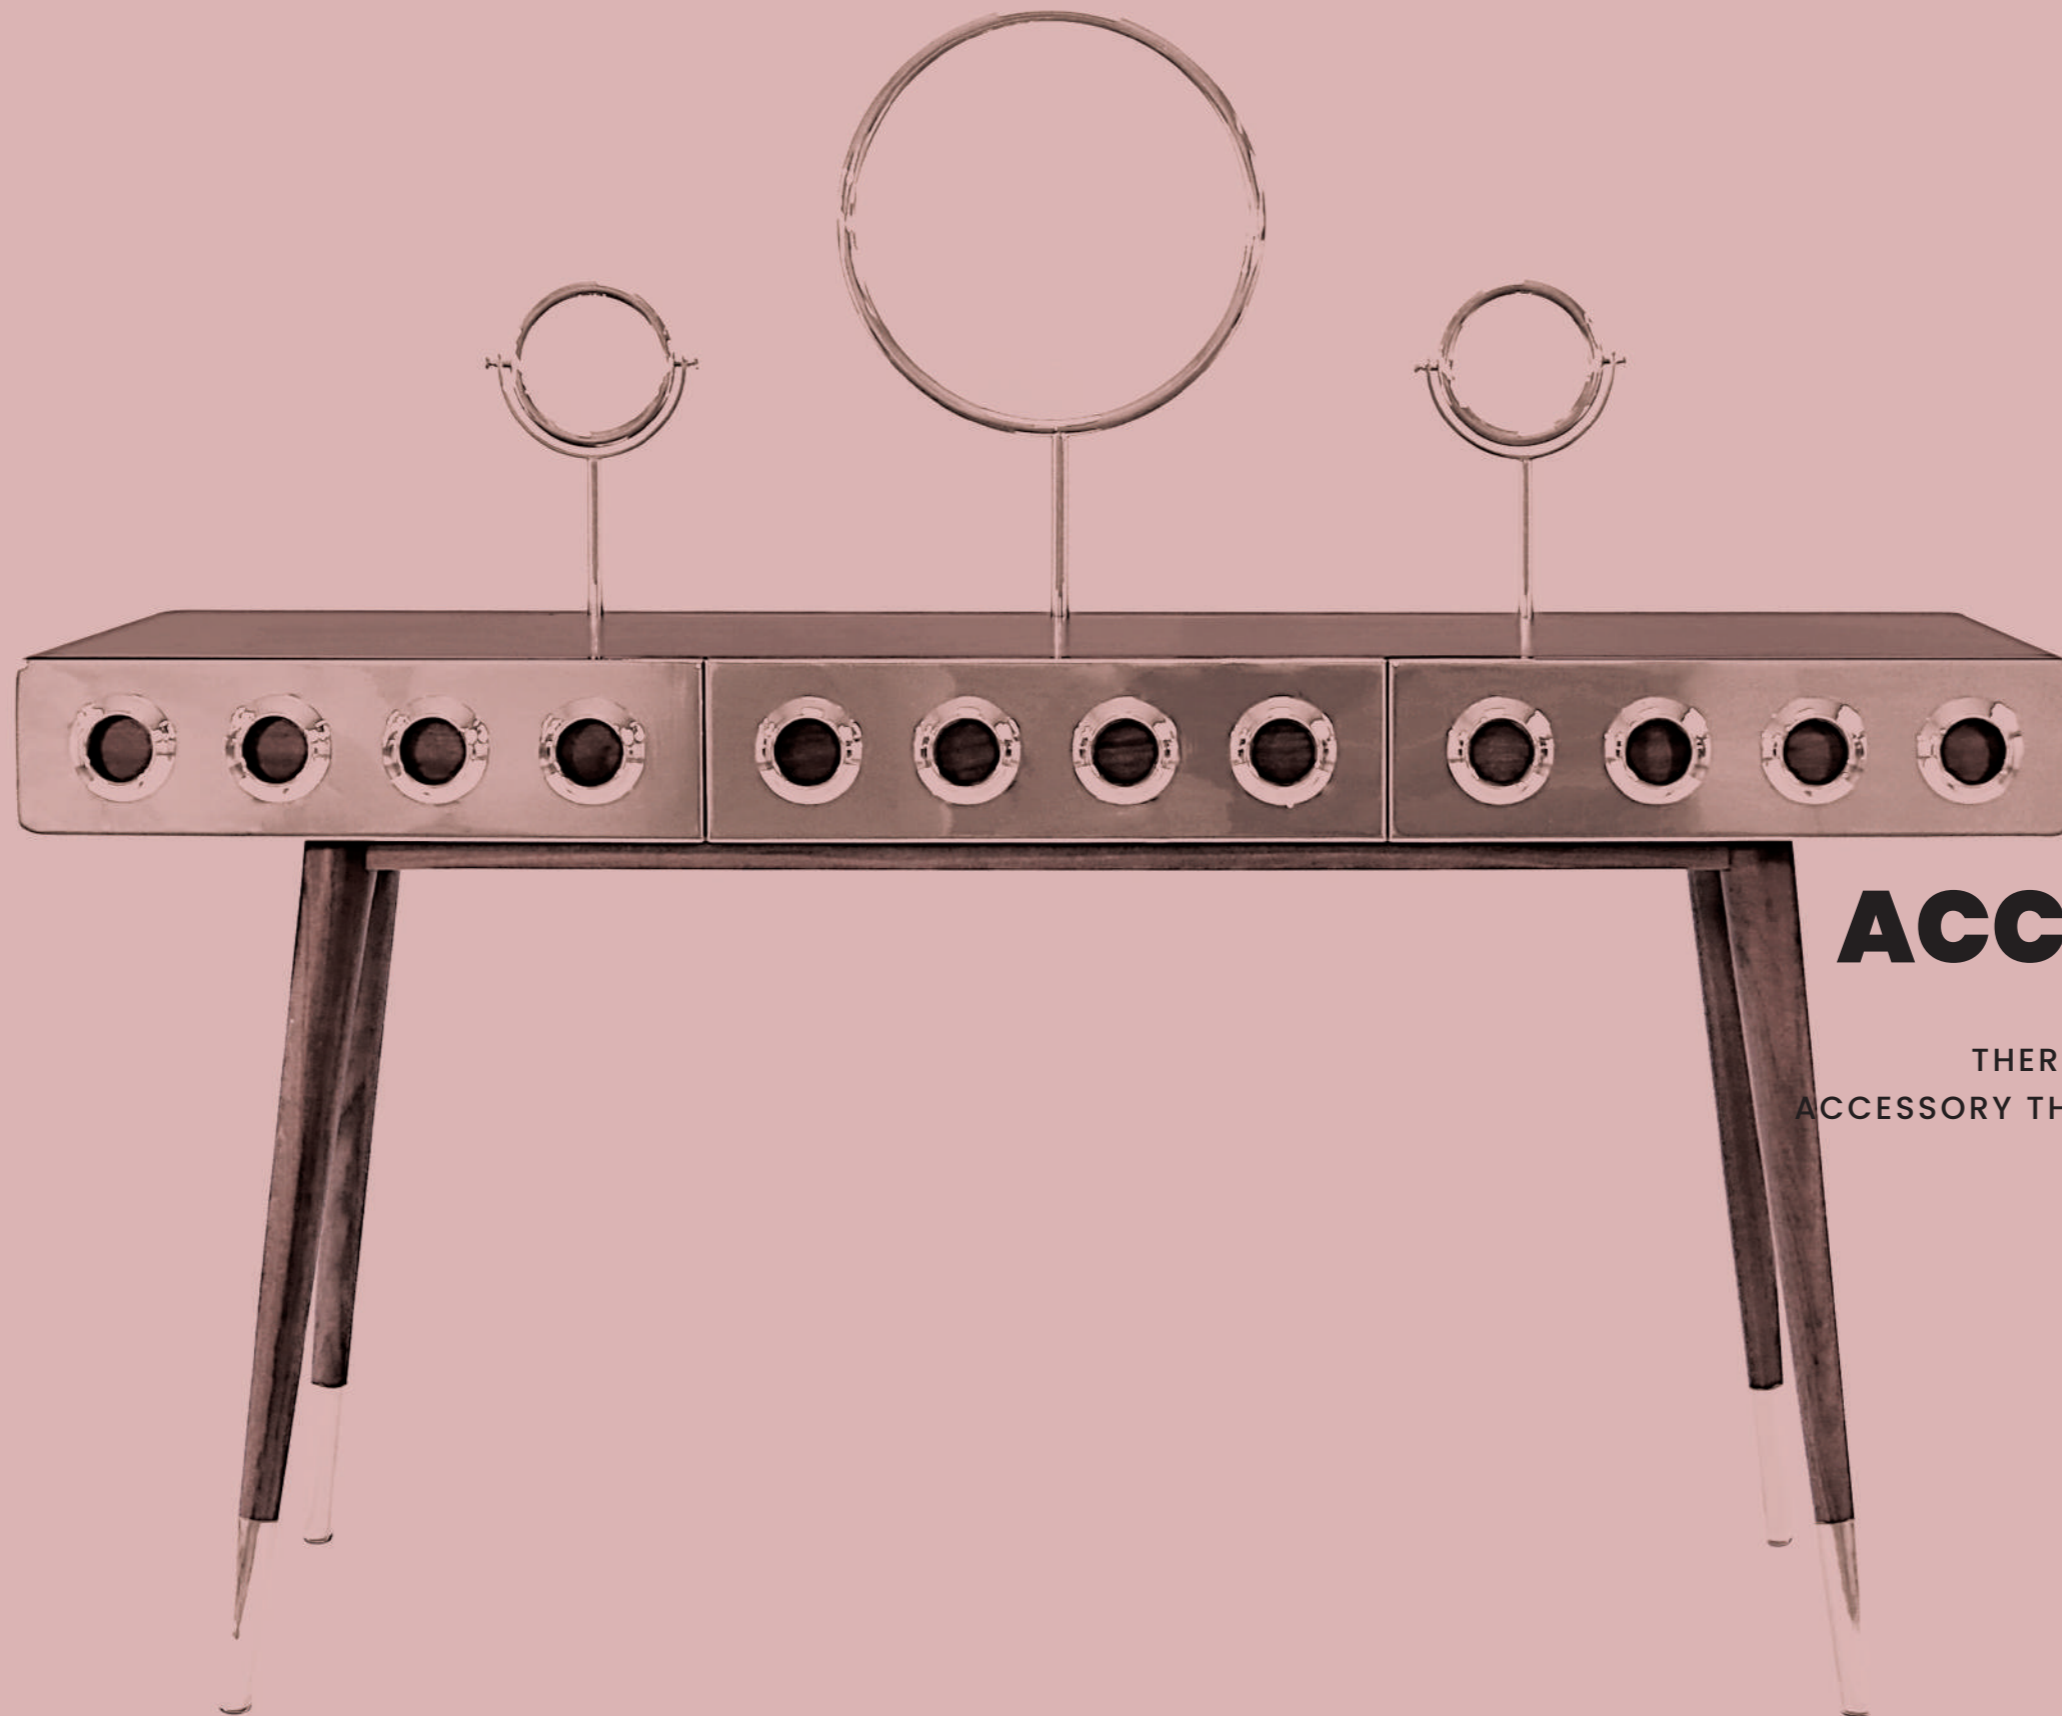

ACCESSORIES

THERE IS NO HOME WITHOUT AN
ACCESSORY THAT MIRRORS WHO WE ARE.