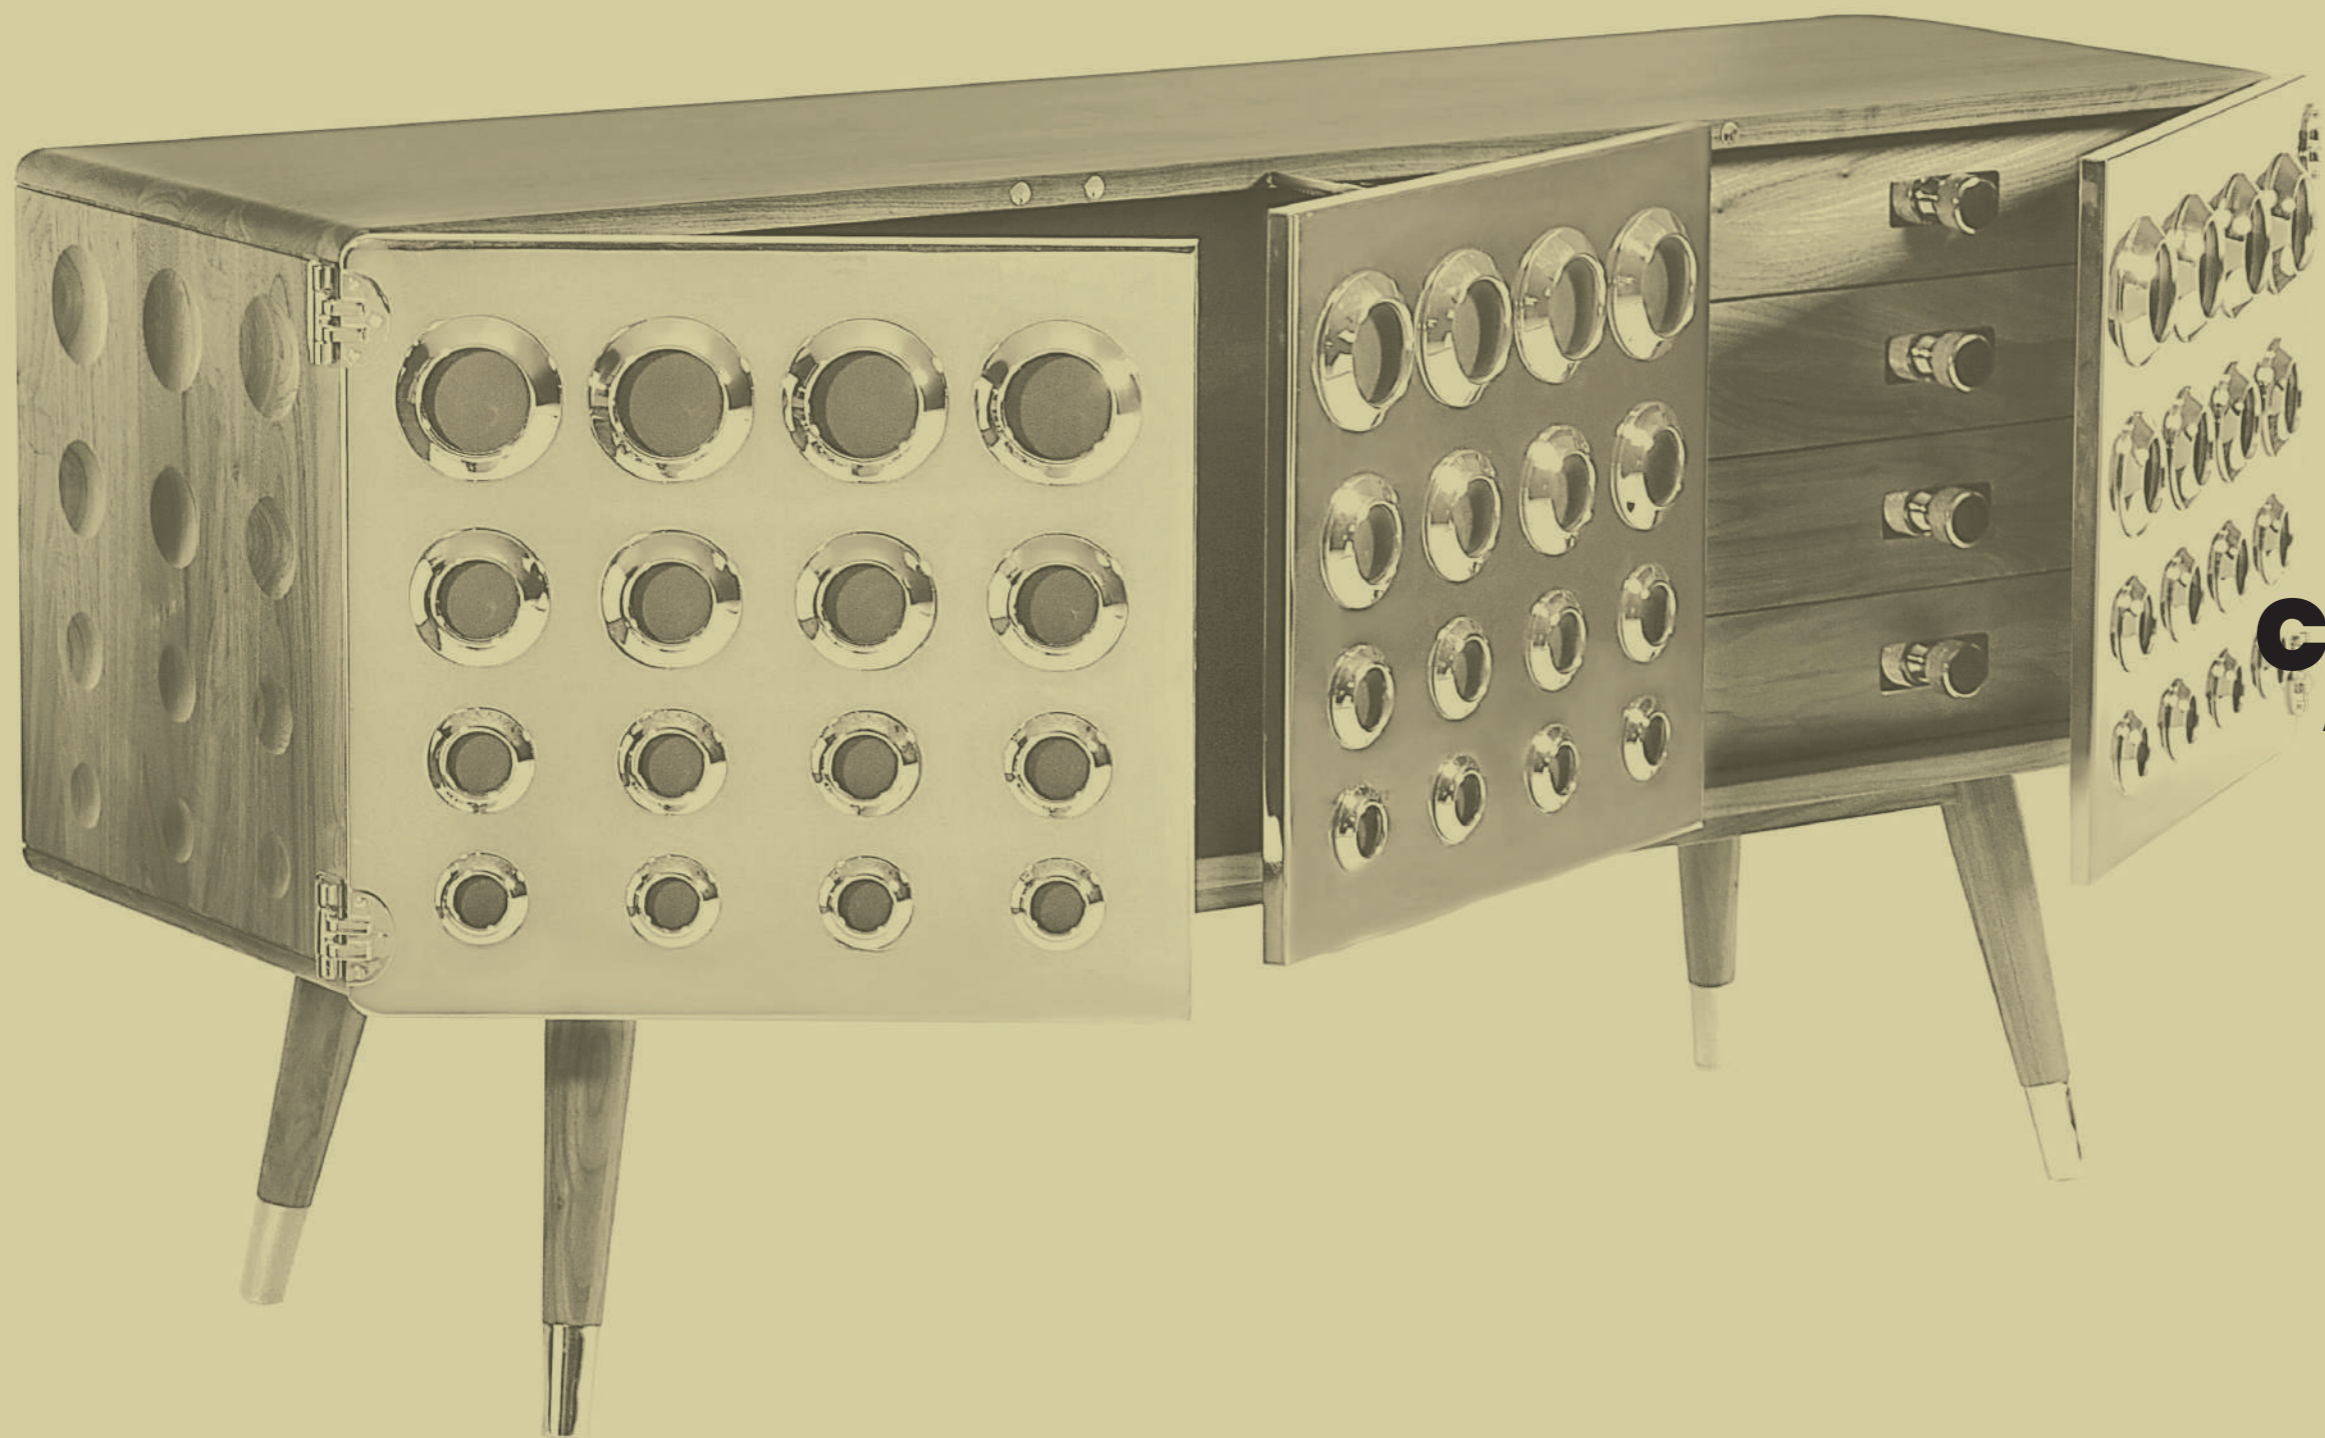

CASEGOODS

AN ESSENTIAL PART OF A ROOM,
CASEGOODS SET THE MOOD
FOR THE ENTIRE DECOR.