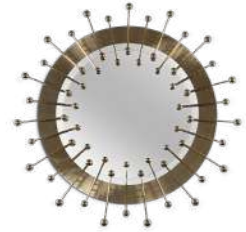

DIMENSIONS
Length: 100 cm | 39,37 in
Width: 60 cm | 23,62 in
Height: 30 cm | 11,81 in

FLORENCE · CENTER TABLE

-  **1 UNITS**
Polished Brass, Siège 0644 & Estremoz Marble

DIMENSIONS
Diam: 110 cm | 43,3 in
Height: 50 cm | 19,6 in

DIMENSIONS
Diameter: 60,5 cm | 23,82 in
Height: 38 cm | 14,96 in

ACCESSORIES

THERE IS NO HOME WITHOUT AN
ACCESSORY THAT MIRRORS WHO WE ARE.

QUANTUM · MIRROR

2 UNITS
Gold Plated Brass & Clear Glass

1 UNITS
Polished Brass & Clear Glass