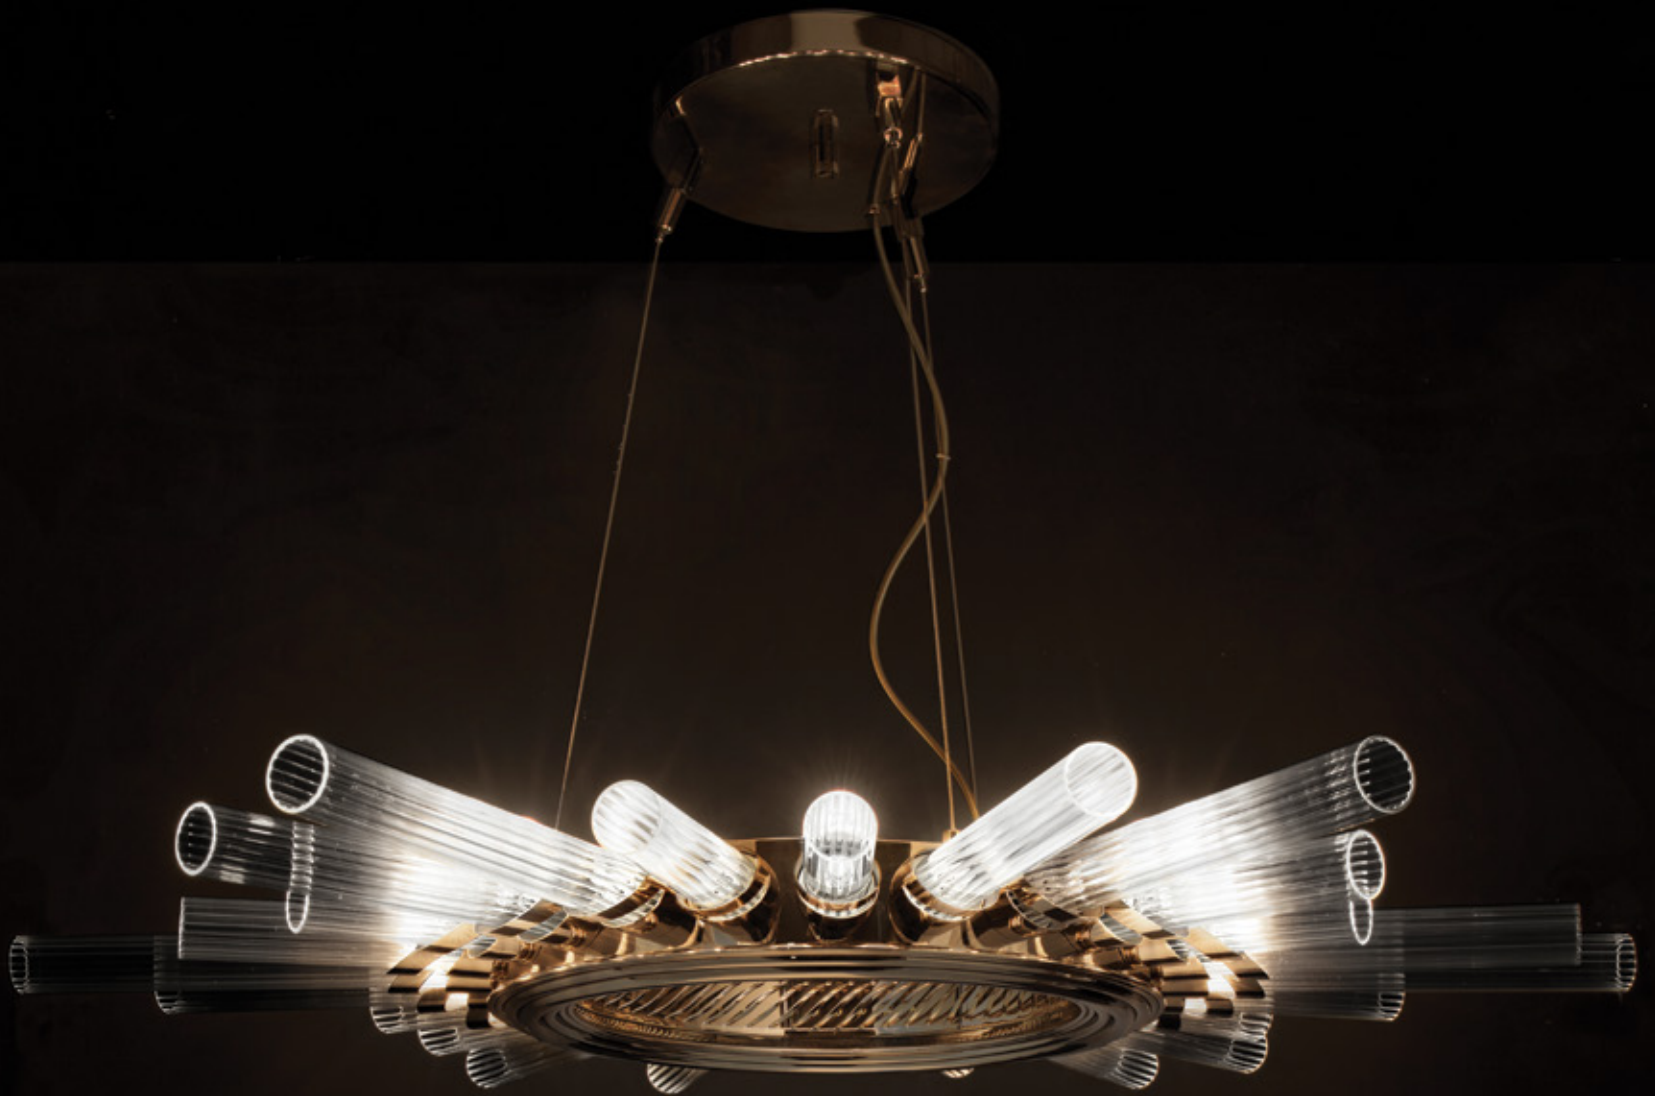

[GET PRICE](#)

This masterpiece is a symbol of modern age and luxury combined.

EMPIRE II

SUSPENSION

Empire II Suspension is born from the iconic lines of the Empire collection. A glamorous and extravagant crystal lamp that is the ultimate blend of classic and modern design. A suspension made with layers of gold plated brass and vintage-inspired crystal glass.

[GET PRICE](#)

EMPIRE

SUSPENSION

The Empire suspension gets its inspiration from the Empire family's first creation, the Empire chandelier. This exclusive fixture is made with one elegant layer of brass and crystal glass that will fit perfectly in any space.

[GET PRICE](#)

MAJESTIC

SUSPENSION

The recreation of the Majestic acquires another level, with bonhomie emancipation of lighting, the glow takes the form of a golden plated brass circle. Made with the finest material, each ribbed crystal glass cylinder creates an atmosphere of irresistible exposure and exclusivity.

[GET PRICE](#)

WATERFALL SPUTNIK

SUSPENSION

Preserving the inspiration on the natural sensation of waterfalls, this unique piece was born to complete the superb Waterfall Collection. Made with high-quality brass and beautifully handmade ribbed tubes of crystal glass, this powerful creation will fit perfectly into any ambiance.