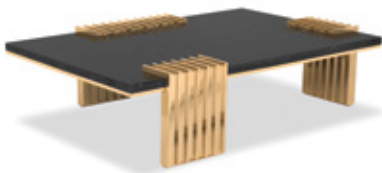

VERTIGO

CENTER TABLE

MATERIALS
Brass & Marble

STANDARD FINISHES
Gold plated & Nero marquina marble

WEIGHT
120 kg | 265 lbs

DIMENSIONS
H 32 cm | 12,6"
L 122,5 cm | 48,2"
D 85 cm | 33,5"