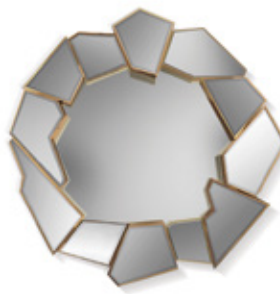

DIMENSIONS
W 100 cm | 39,37"
D 9,1 cm | 3,5"
H 160 cm | 62,9"

CROWN XL MIRROR

MATERIALS
Brass & Mirror

STANDARD FINISHES
Gold plated & Smoked black mirror

WEIGHT
40 kg | 88,18 lbs

DIMENSIONS
D 11 cm | 4,33"
Diam. 110 cm | 43,31"