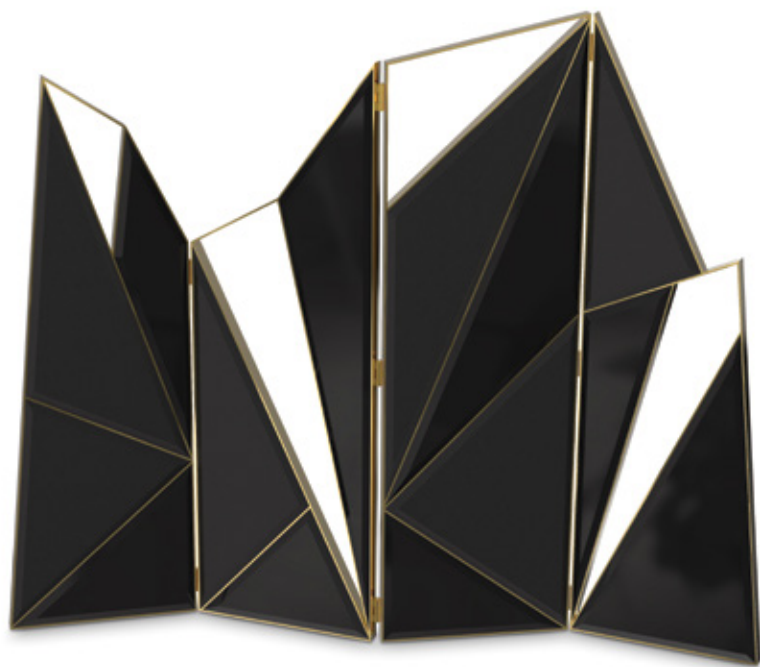

[GET PRICE](#)

CHÂTEAU

BED

Inspired by the walls of French castles, this magnificent headboard takes every bedroom and turns it into the most exclusive chamber. Made with leather and gold-plated brass bars, it's a modern headboard that will make an impressive statement in any bedroom - modern or stately.

The elegant lines of the Vertigo column are the proof of ultimate design.

DELTA SCREEN

[GET PRICE](#)

This unique folding screen is perfectly wrapped in polished brass & black lacquered wood and adorned with black leather.