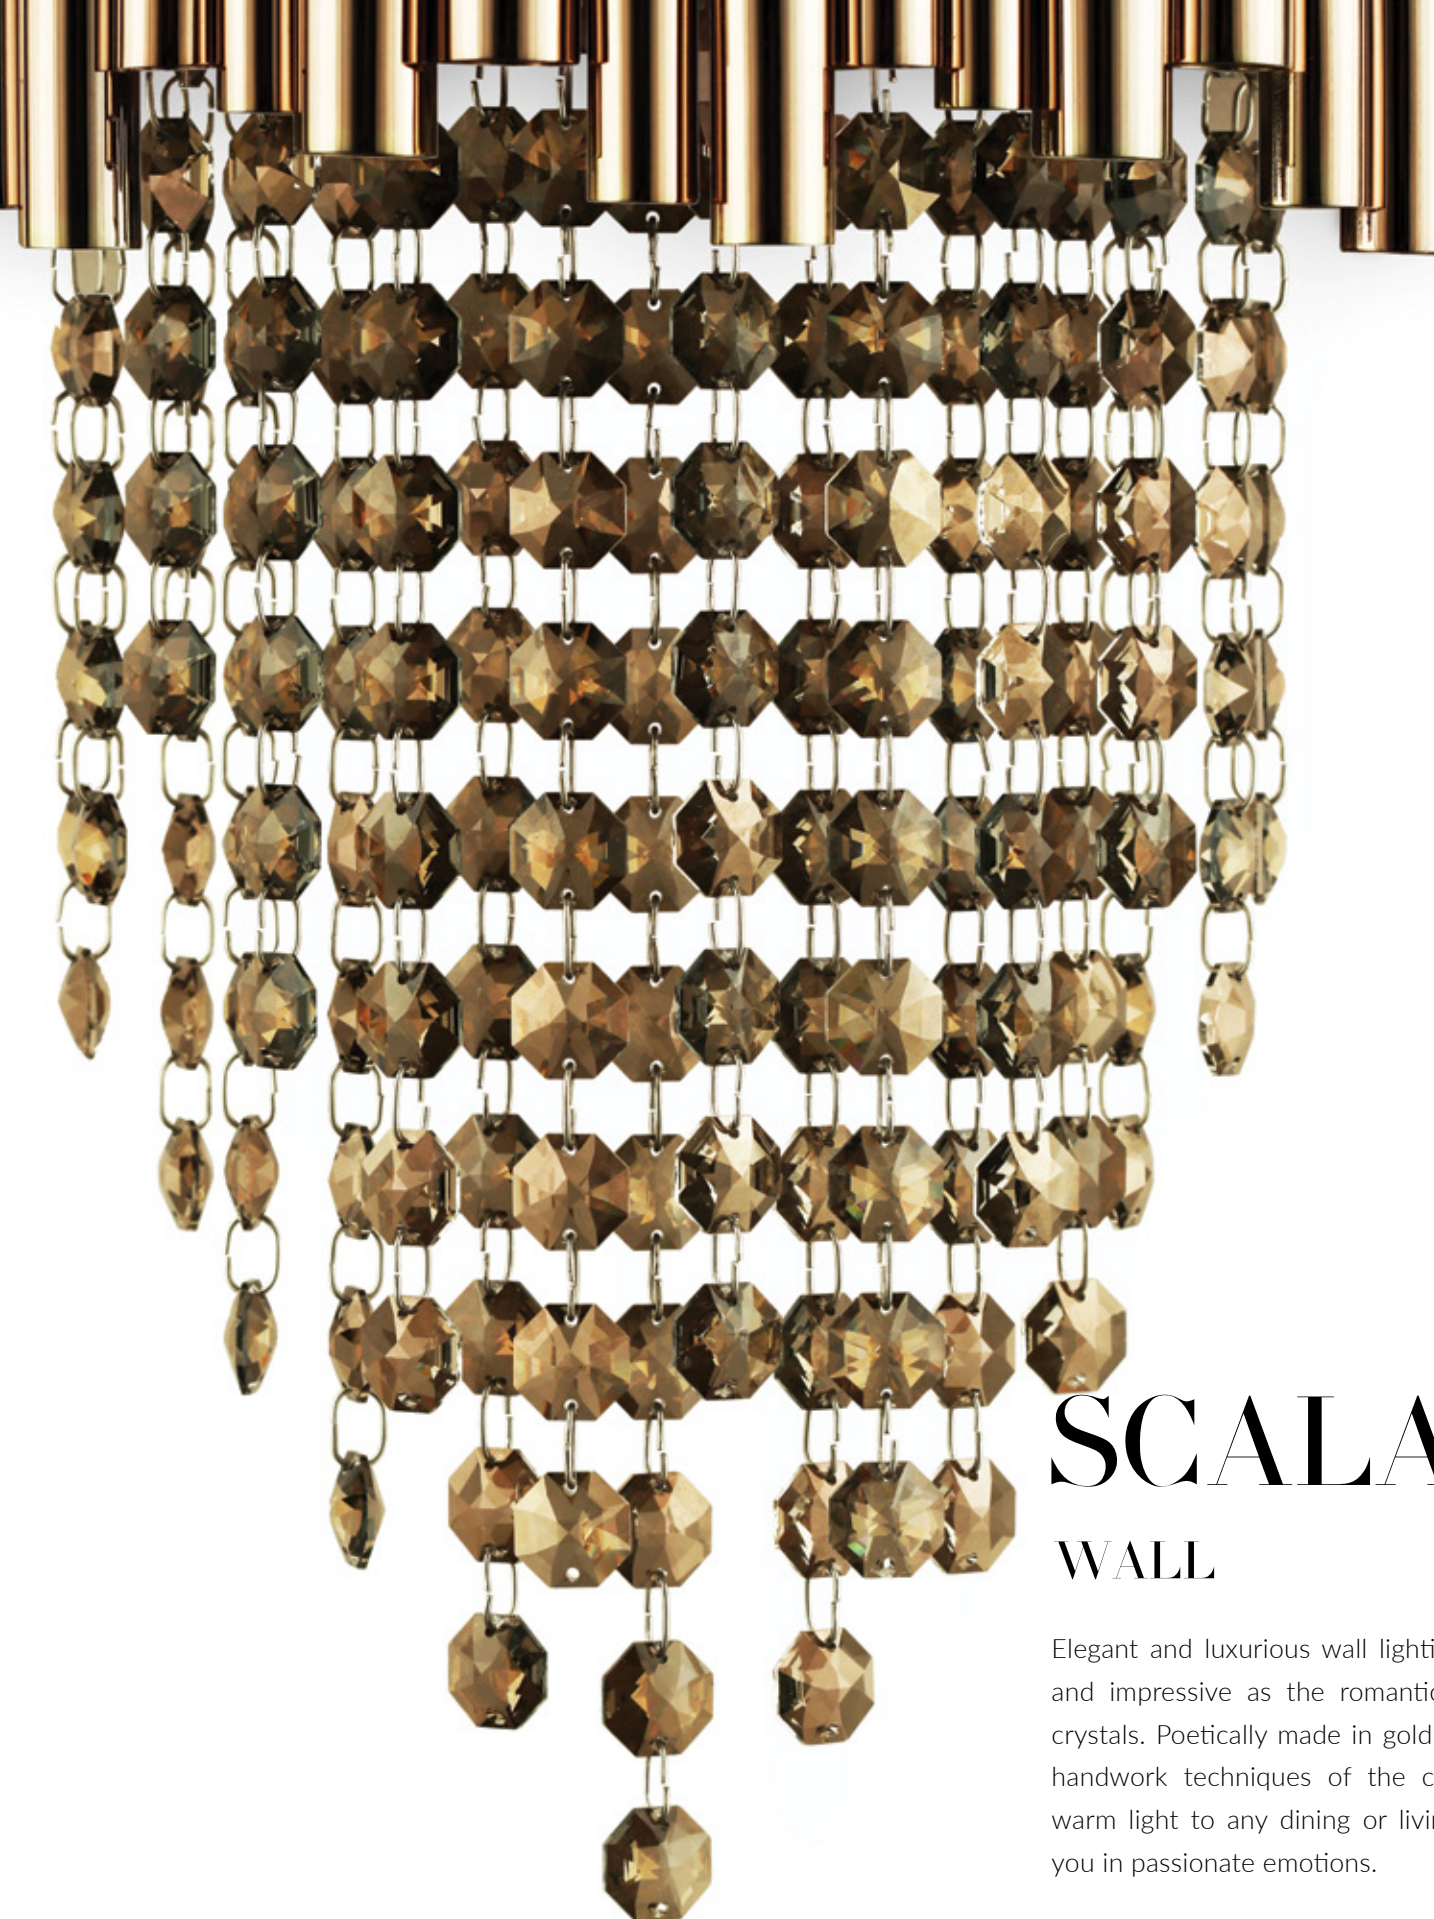

SCALA

WALL

Elegant and luxurious wall lighting item, incomparable and impressive as the romantic details of Swarovski crystals. Poetically made in gold plated brass, with the handwork techniques of the craftsman, will bring a warm light to any dining or living room set, involving you in passionate emotions.

[GET PRICE](#)