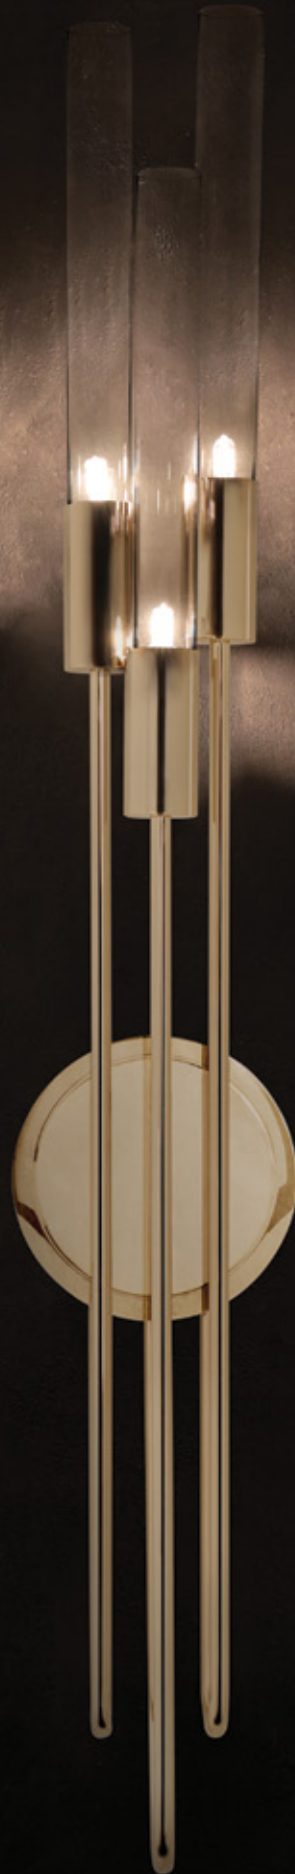

[GET PRICE](#)

LIBERTY I

WALL

This design presents sublime lines, yet gives at the same time a complex and rich aspect in details. It is very suited for the entrance hall and corridors. The design of Liberty I was created to bring the right brightness for your home decoration and gets its inspiration on the warmth of the statue of liberty torch.