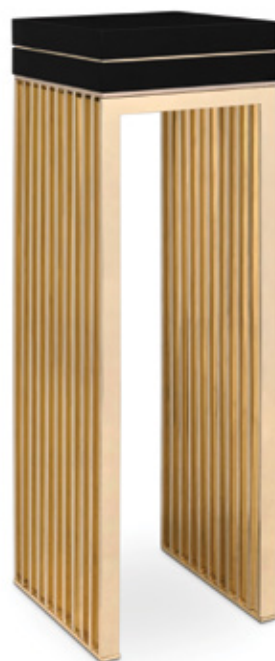

DESIGN THAT EXUDES LUXURY

Luxury items are capable of empowering any space, such as displays that reveal your art collection or folding screens to provide privacy.

VERTIGO COLUMN DISPLAY

[GET PRICE](#)

The elegant lines of the Vertigo column are the proof of ultimate design.