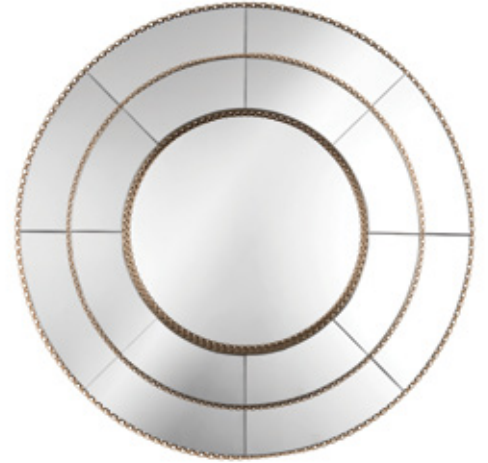

CROWN XL MIRROR

[GET PRICE](#)

A functional piece of art ready to bring endless elegance to any room.