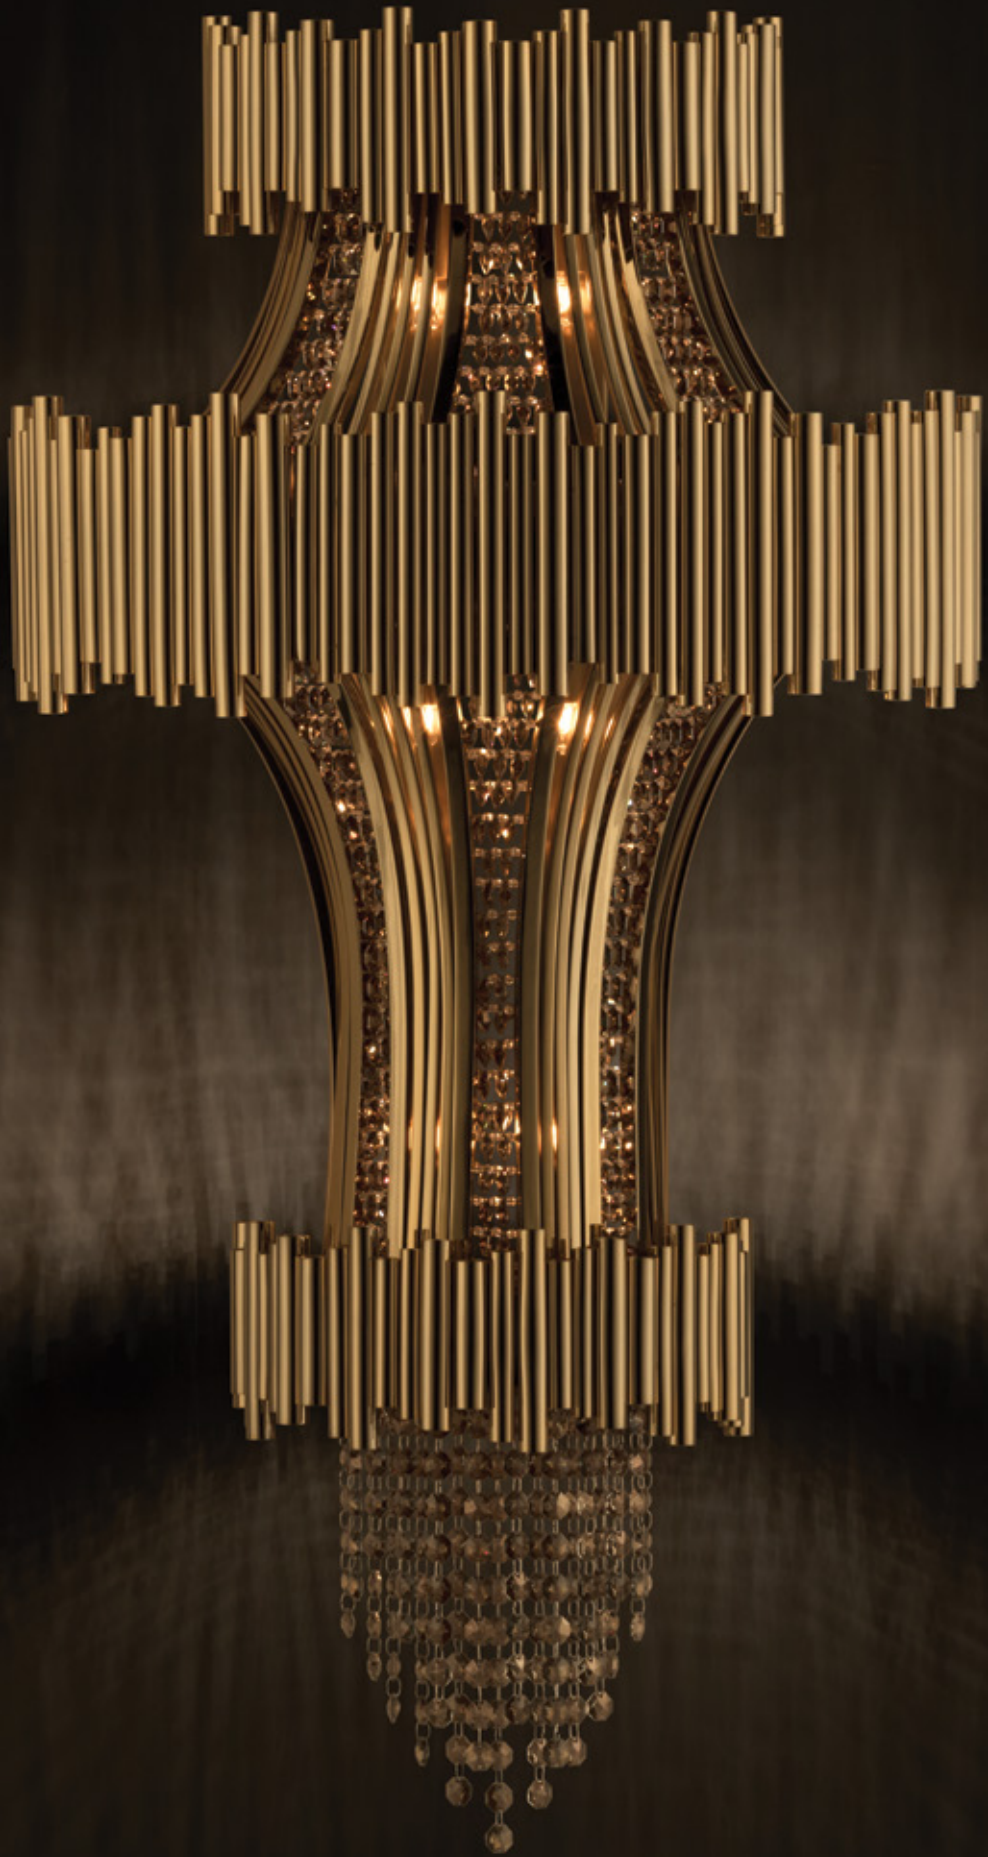

[GET PRICE](#)

BABEL

WALL

An original and exquisite décor fixture with an unmistakable presence, Babel wall lamp adds a classical appeal to any environment. The craftsman's crystal work singularity shines back in the circular surfaces where smooth, glamorous shades are reflected and held by a gold plated brass ring. A sublime item for a perfect ambiance.

LIBERTY II

WALL

Inspired by the Statue of Liberty, this design was made for the ones who loves to see all the details. This blending will bring a harmonious enlightenment to your project, not only for its characteristic brightness, but also it presents a superb elegance between the crystal glass and brass.

[GET PRICE](#)

TYCHO TORCH WALL

From the classical to the most contemporary ambience, this torch wall version of our Tycho is the epitome of elegance and distinctiveness. A perfect fit for both hospitality and residential projects, the combination of brass and ribbed crystal glass will bring to your project the final twist of medieval charm you were looking for.

[GET PRICE](#)

SCALA

WALL

Elegant and luxurious wall lighting item, incomparable and impressive as the romantic details of Swarovski crystals. Poetically made in gold plated brass, with the handwork techniques of the craftsman, will bring a warm light to any dining or living room set, involving you in passionate emotions.