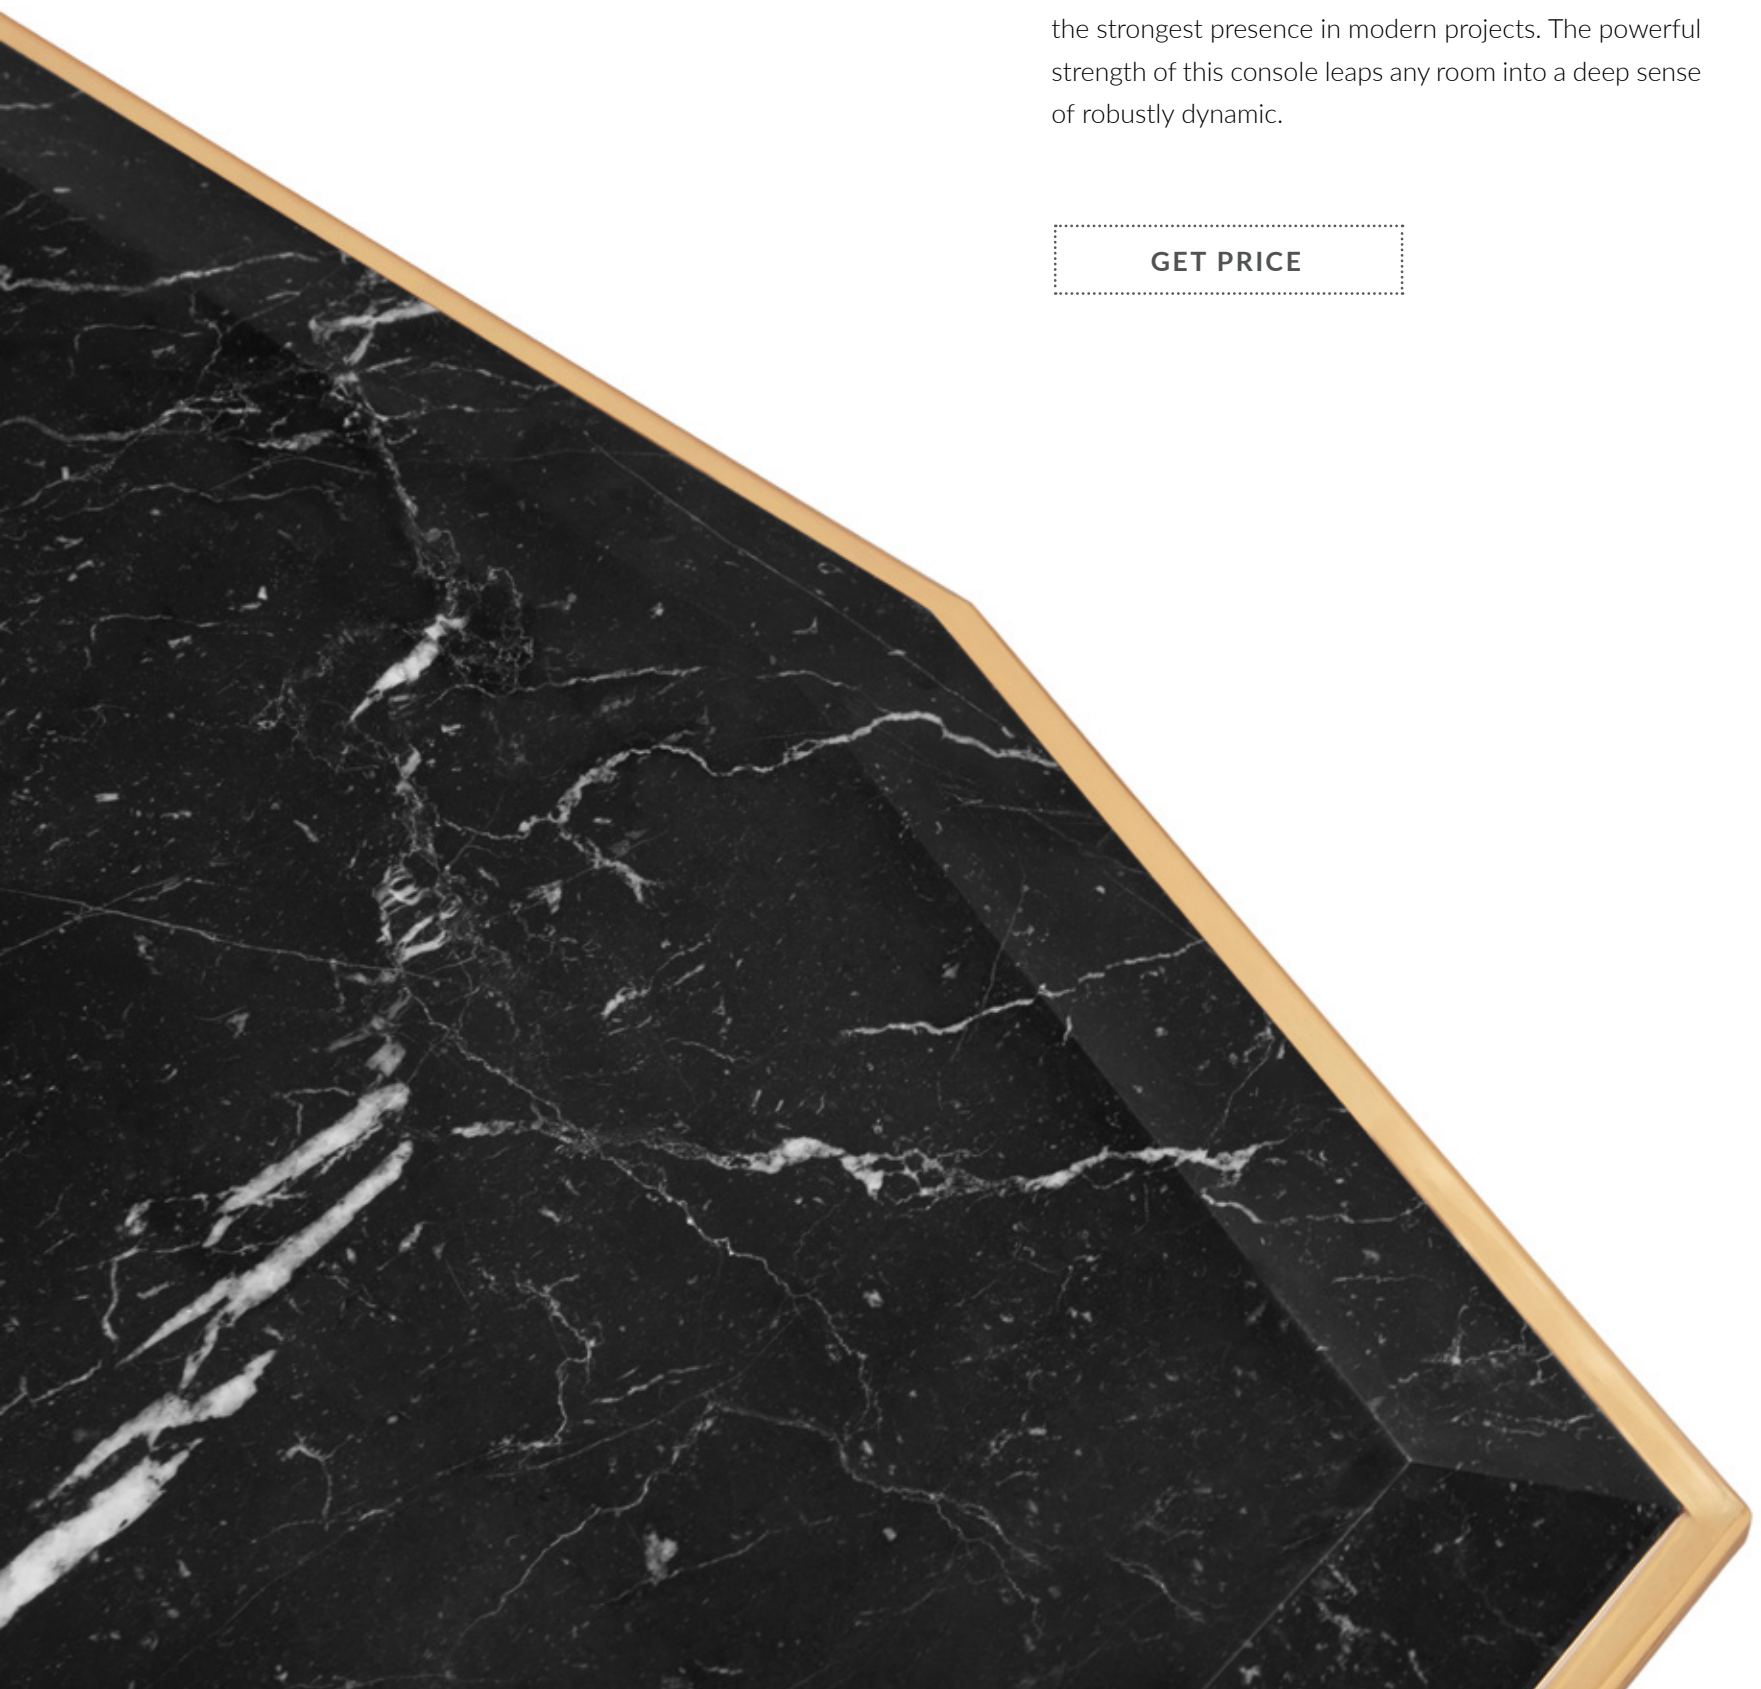

SCARP

CONSOLE

When rebel meets nature it creates nothing but an uncontrollable force. Scarp Console's insurgent gold plated brass legs and nero marquina marble bring out the strongest presence in modern projects. The powerful strength of this console leaps any room into a deep sense of robustly dynamic.

[GET PRICE](#)