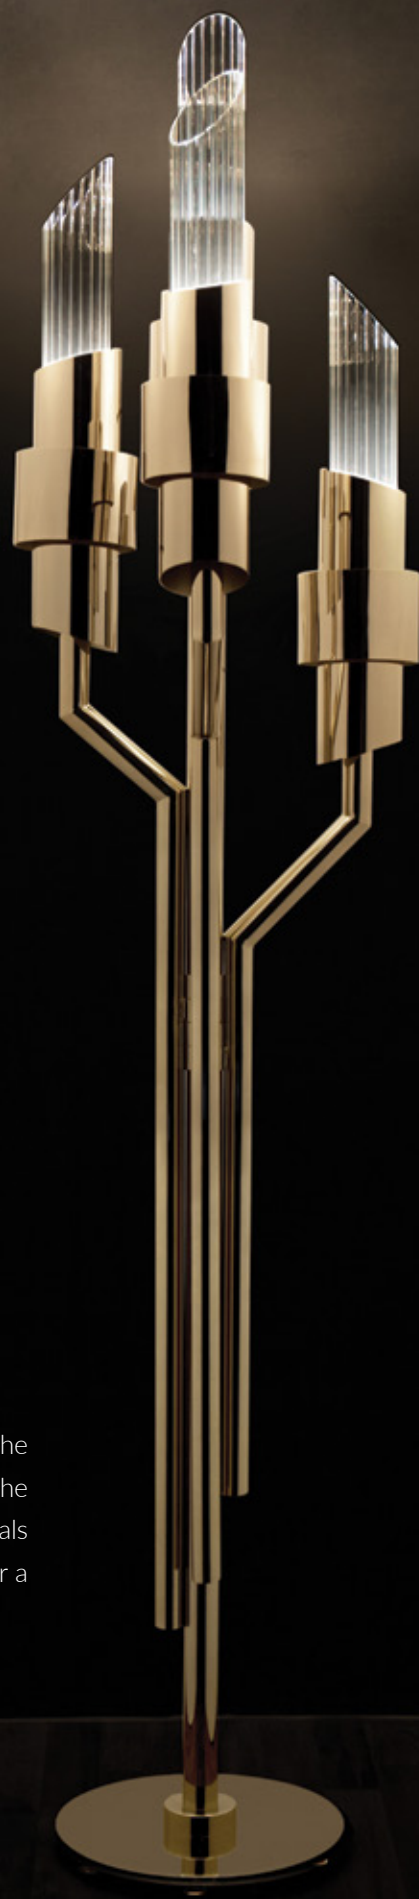

TYCHO

FLOOR

Giving the Tycho a different twist, but maintaining the same elegant and timeless vibe, this floor lamp is the perfect complement for any project. The ribbed crystals create a unique light refraction that will set the tone for a charming and exquisite ambiance.

[GET PRICE](#)