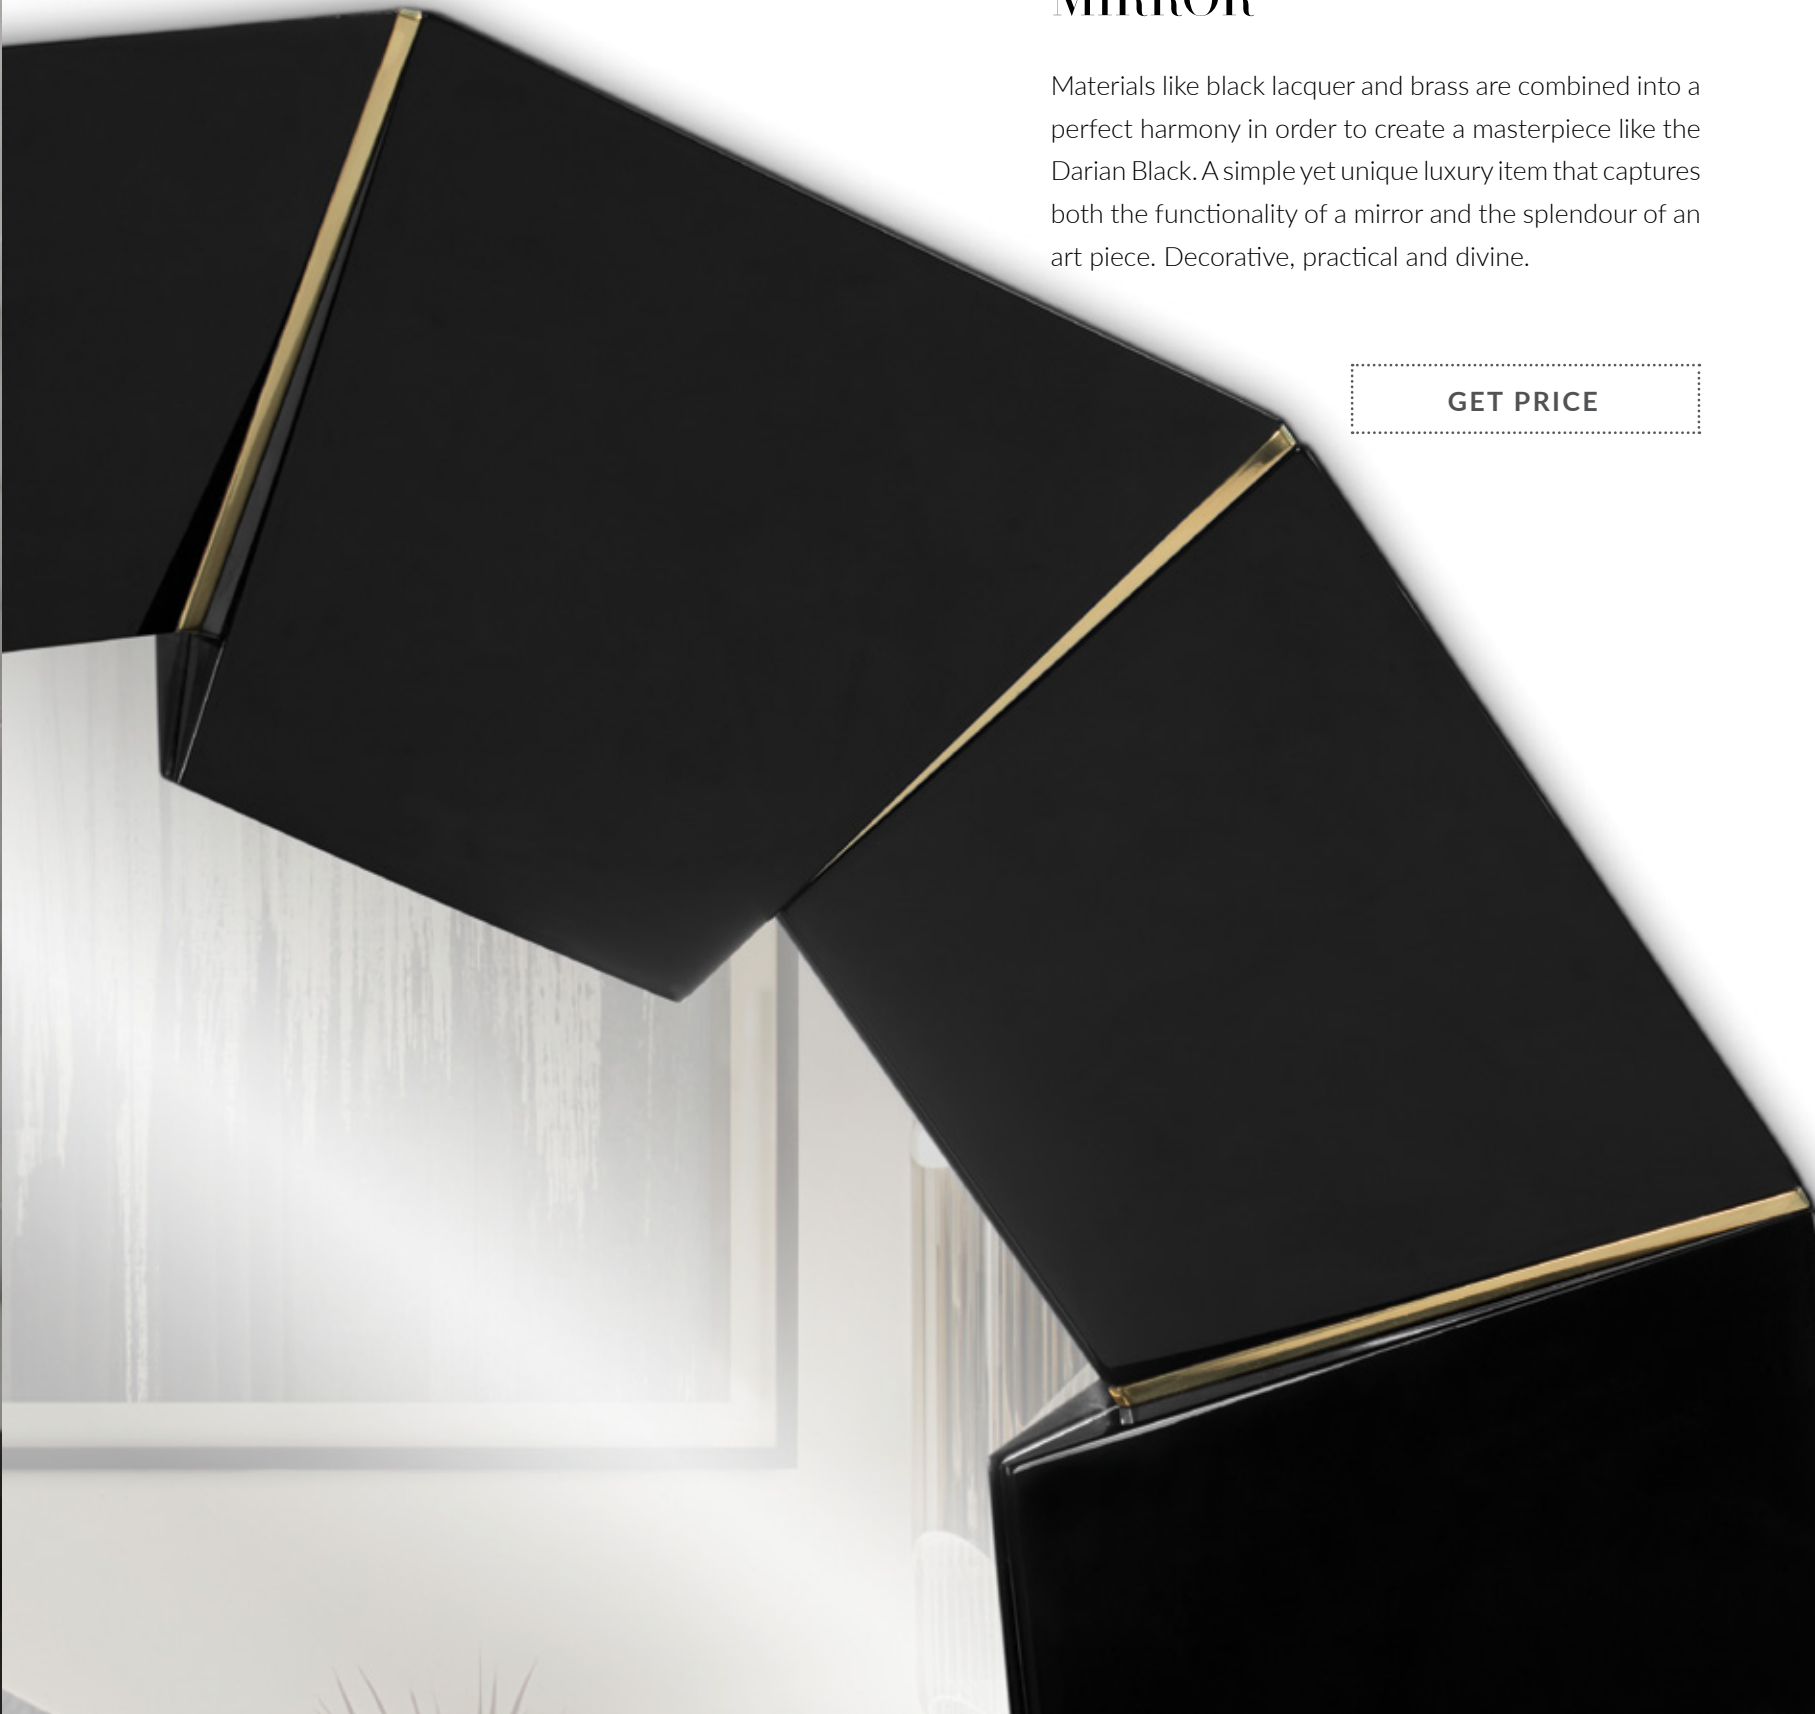

[GET PRICE](#)

ATHOS

MIRROR

Athos is a modern mirror beautifully crafted with a leather and brass frame. In Greek mythology Athos was a giant, LUX XU brought it to life in the shape of a mirror. It's a strong design and despite its dimensions it looks elegant in any setting, stealing all the attention. Ideal for walk-in closets or master bedrooms.

[GET PRICE](#)

DARIAN BLACK

MIRROR

Materials like black lacquer and brass are combined into a perfect harmony in order to create a masterpiece like the Darian Black. A simple yet unique luxury item that captures both the functionality of a mirror and the splendour of an art piece. Decorative, practical and divine.

[GET PRICE](#)

CROWN

MIRROR

More than just a simple piece of art, the Crown mirror represents a living tribute to the beauty. The breathtaking combination of smoked black mirror and gold plated brass, challenges the notion of exquisiteness and breaks all the creative boundaries.