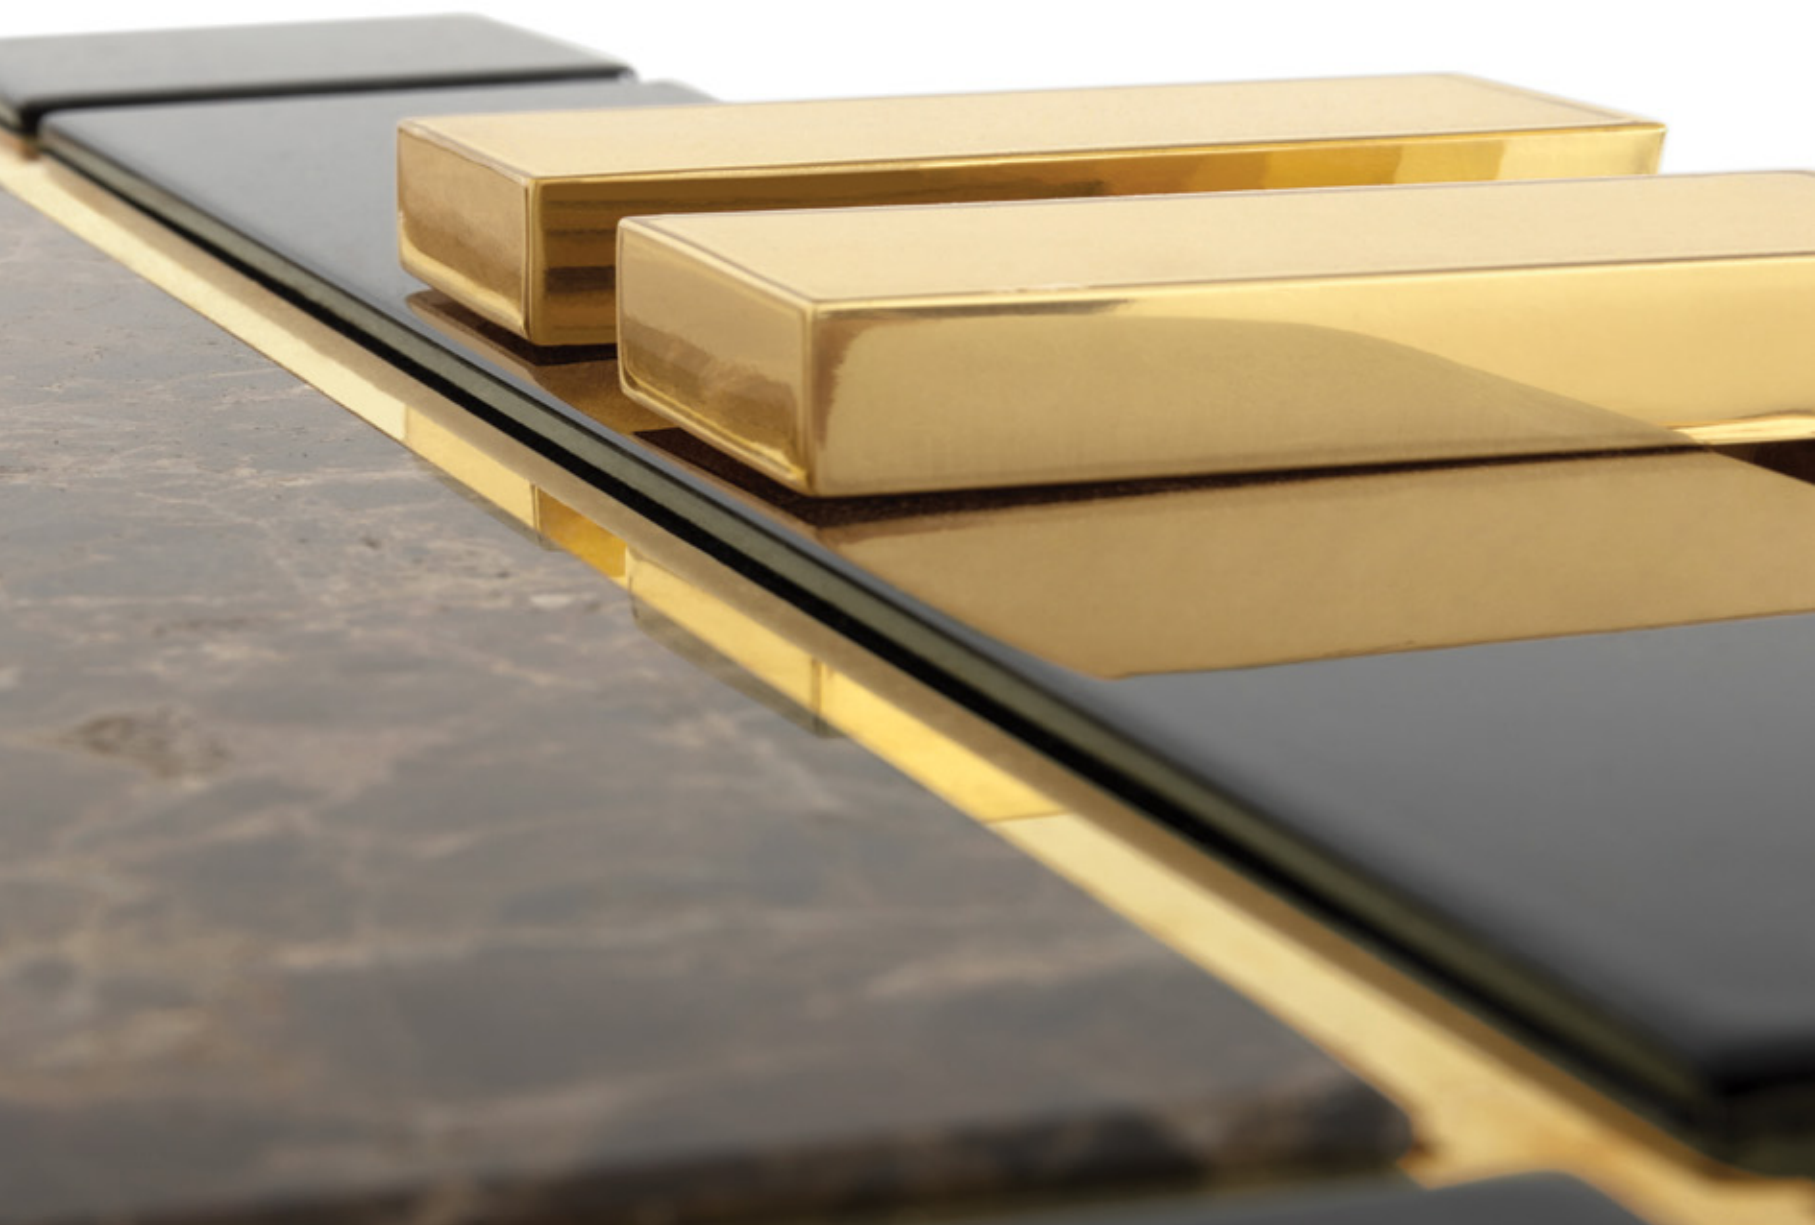

[GET PRICE](#)

SPEAR

SIDE TABLE

Inspired by Ancient Rome, the Spear Side Table features a timeless design on which sleek gold plated lines support a rectangular platform made in Nero Marquina marble. The base is dramatically tapered allowing a beautiful intersected boundary. A symbiosis of toughness and elegance to be paired with a mirrored surface.

[GET PRICE](#)

APOTHEOSIS

SIDE TABLE

A hymn to sophistication and design, this side table adds a vigorous presence that revolutionizes the look of any project. Its unique form reveals the talent of the craftsmen and the exclusivity of the design, resulting in a glorious construction. A daring and elegant balance of polished brass, black lacquer and emperador marble.

[GET PRICE](#)

BEYOND

SIDE TABLE

Beyond side table boasts elegance and discerning taste through inspirational symmetrical design. Featuring both contrasting shapes and materials from a geometric Nero Marquina marble to a gold plated brass detail and a unique black lacquer textured finish. An exclusive furniture item that stands out due to its perfectly balanced synthesis.