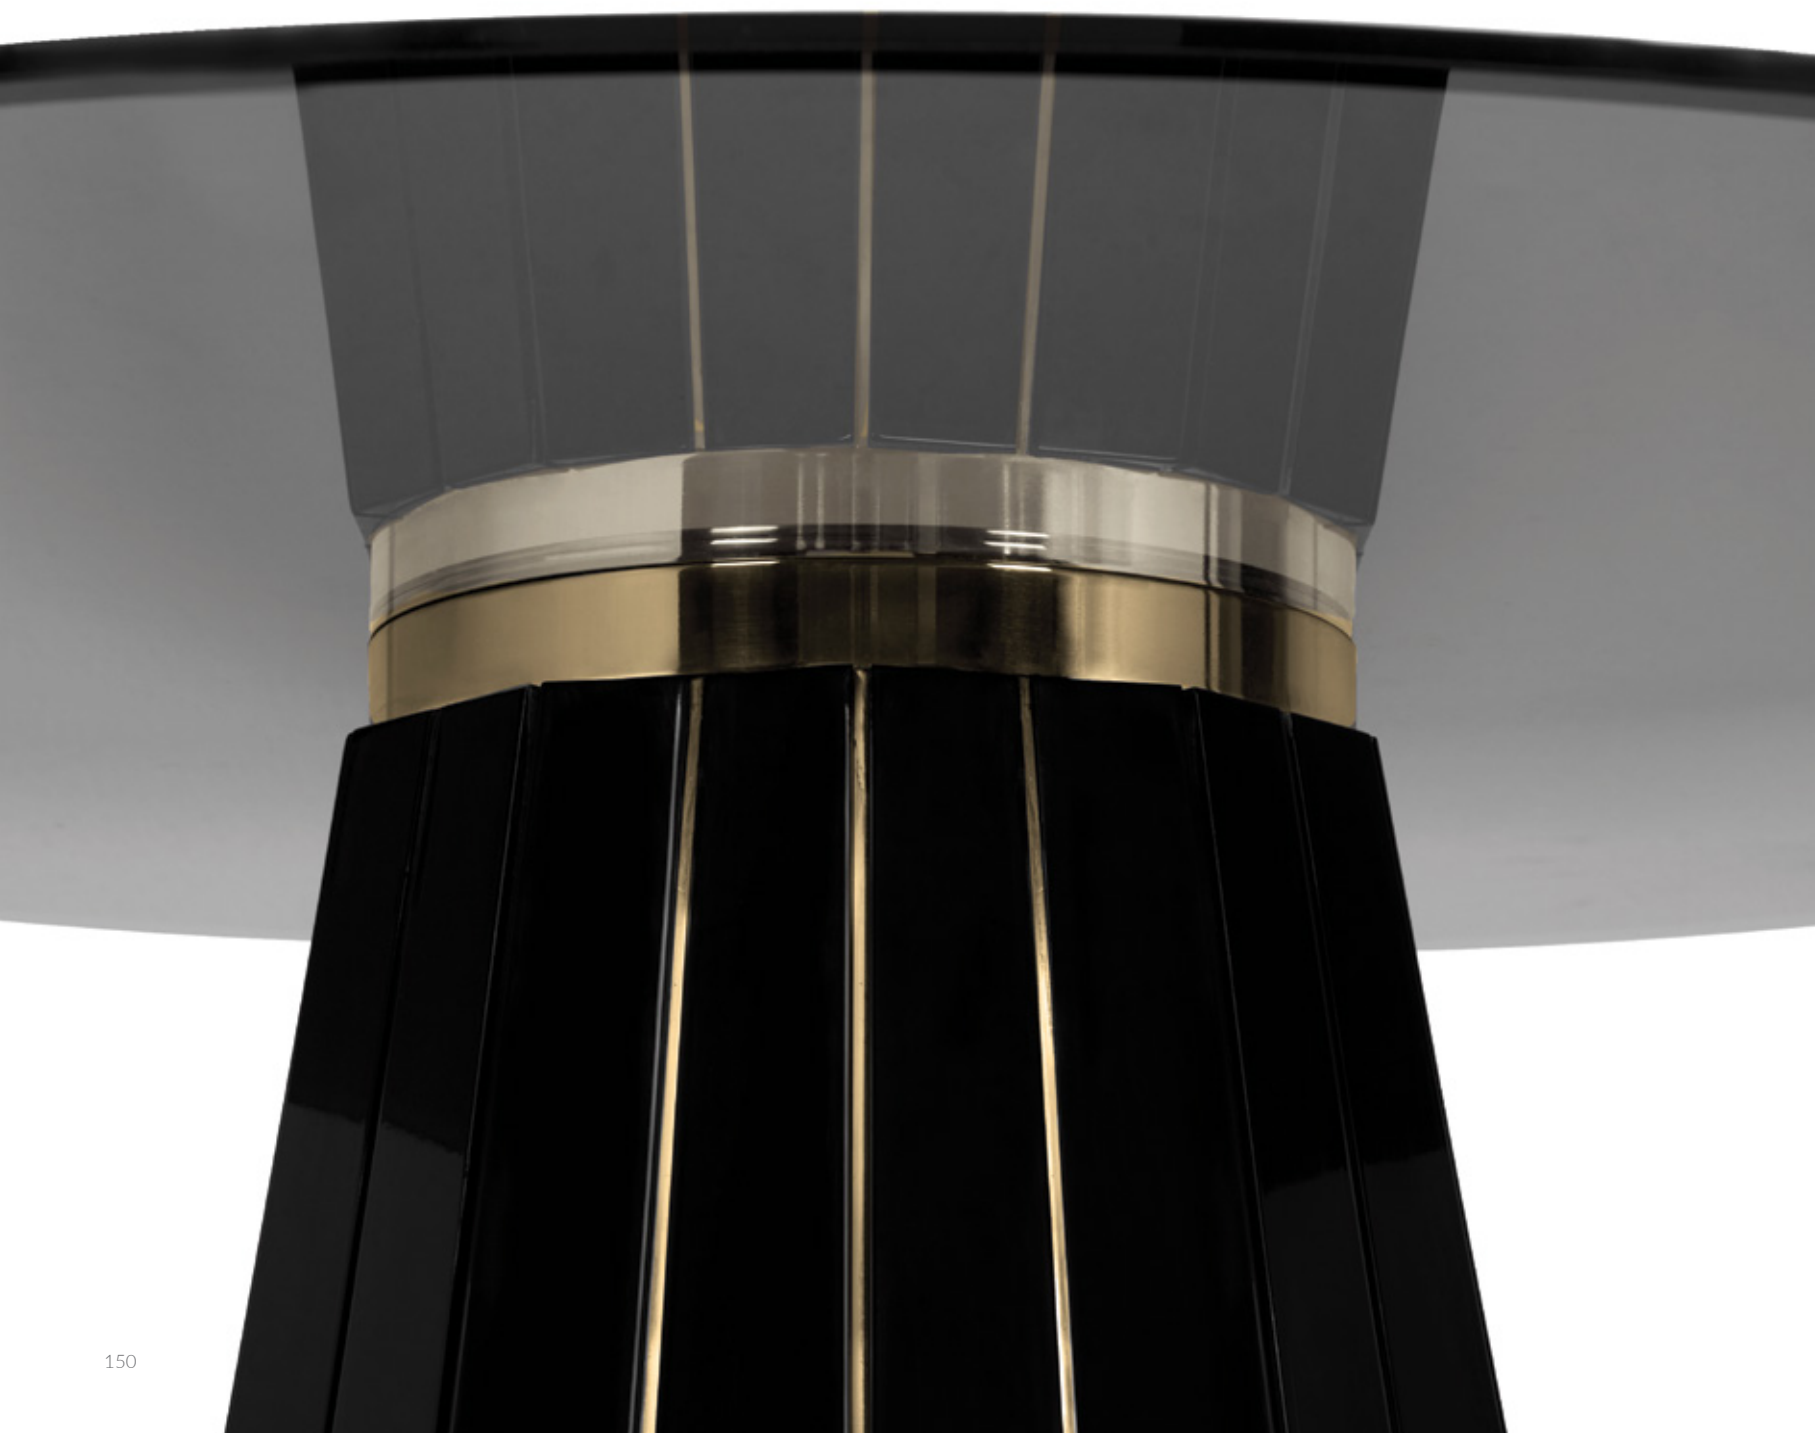

DARIAN

DINING TABLE

The Darian dining table gets its inspiration from our prodigious Darian sideboard. This stunning handcraft table is made of round smoked glass placed on top of a wooden structure in black lacquer touched by gold plated brass bars.

[GET PRICE](#)