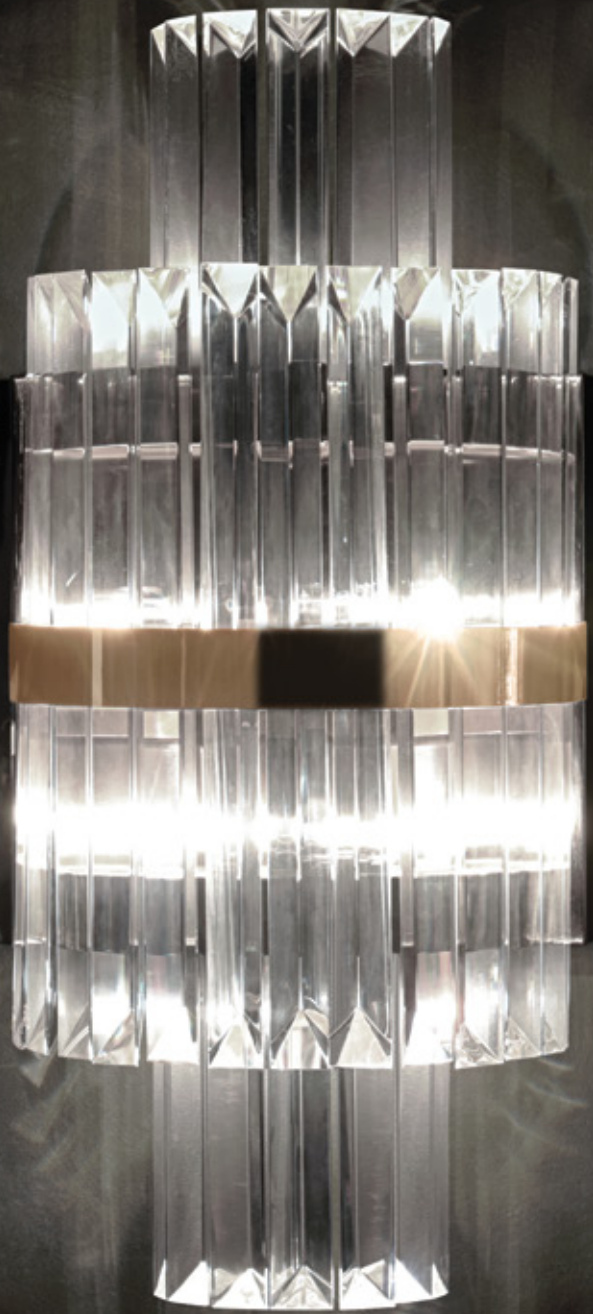

[GET PRICE](#)

PHARO

WALL

Pharos was an island where the most famous and grand lighthouse stood in ancient Alexandria. Nowadays, lighthouses take on simpler forms, just like this wall lamp. Made of gold plated brass and crystal glass, Pharo Wall is a beacon of light to rupture the darkness.

[GET PRICE](#)

LIBERTY I

WALL

This design presents sublime lines, yet gives at the same time a complex and rich aspect in details. It is very suited for the entrance hall and corridors. The design of Liberty I was created to bring the right brightness for your home decoration and gets its inspiration on the warmth of the statue of liberty torch.

[GET PRICE](#)

TRUMP II

WALL

A refined wall lamp inspired by the architectural lines of the Trump Hotel. A gold plated brass structure finished with sublime crystal glass tears. A wall lamp that provides charming lighting to the most elegant interiors.