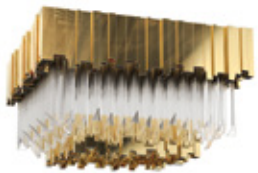

EMPIRE SQUARE

PLAFOND

MATERIALS
Brass & Crystal Glass

STANDARD FINISHES
Gold plated

WEIGHT
45 kg | 99,2 lbs

BULBS
8x g9 Halogen Bulbs
(40W max) *USA not included
Voltage: 220-240V

DIMENSIONS
H 35 cm | 13,8"
L 60 cm | 23,6"
D 60 cm | 23,6"