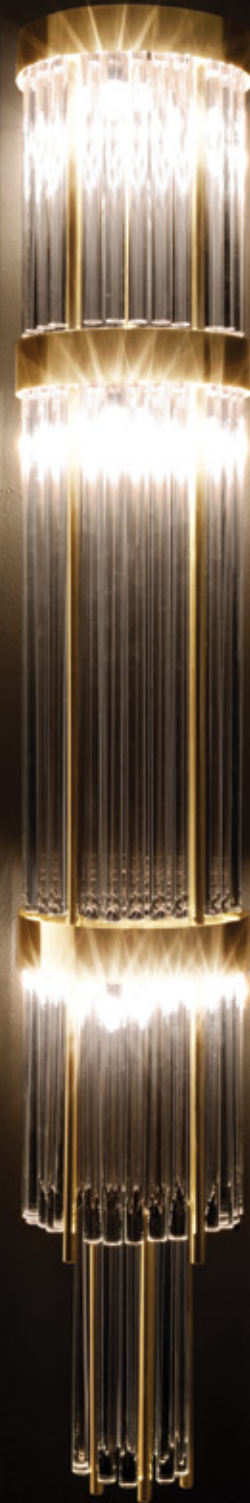

PHARO

WALL

Pharos was an island where the most famous and grand lighthouse stood in ancient Alexandria. Nowadays, lighthouses take on simpler forms, just like this wall lamp. Made of gold plated brass and crystal glass, Pharo Wall is a beacon of light to rupture the darkness.

[GET PRICE](#)