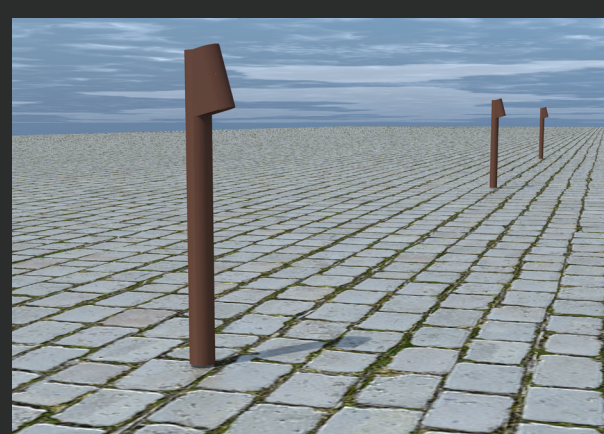

LYX
LUMINAIRES

Wall lamp AP 05 & Pathway light BN 05

- Wall lamp AP 05 -

Precise, subtle, incisive lighting ...

A compact light source (5 x 7 x 12 cm)
which integrates discreetly
to all architectural universes.

- Pathway light BN 05 -

Pure curve

*A discreet light that punctuates a path
(5 x 7 x 60 cm)*

Mast to be planted or screwed.

LYX
LUMINAIRES

www.LYX-luminaire.fr

570 Chemin de Gigery
83510 LORGUES – Var – Provence
tel +336 85 74 99 07