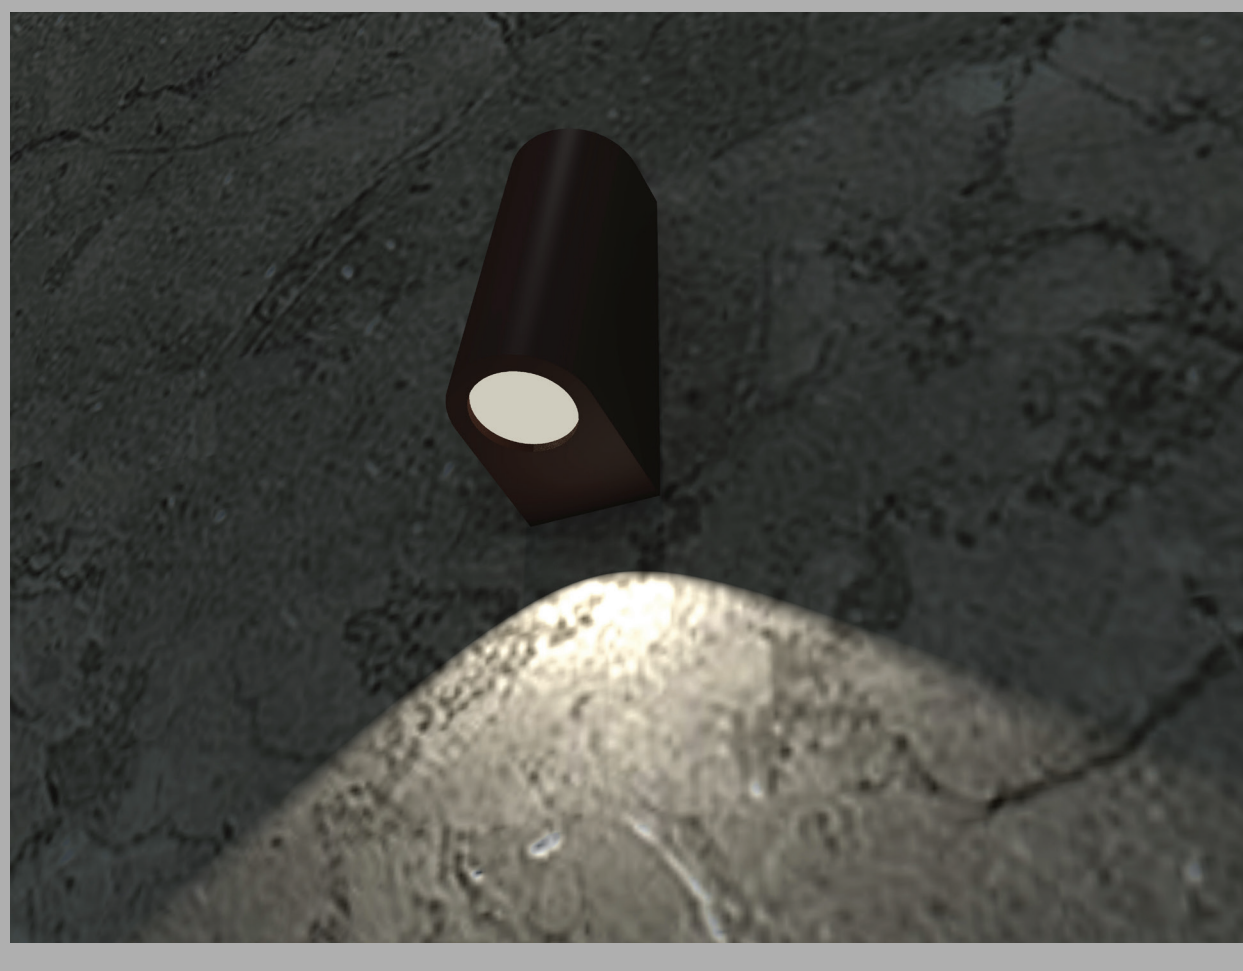

LYX
LUMINAIRES

Wall lamp AP 05 & Pathway light BN 05

- Wall lamp AP 05 -

Precise, subtle, incisive lighting ...

A compact light source (5 x 7 x 12 cm)
which integrates discreetly
to all architectural universes.

- Pathway light BN 05 -

Pure curve

*A discreet light that punctuates a path
(5 x 7 x 60 cm)*

Mast to be planted or screwed.

LYX
LUMINAIRES

www.LYX-luminaire.fr

570 Chemin de Gigery
83510 LORGUES – Var – Provence
tel +336 85 74 99 07