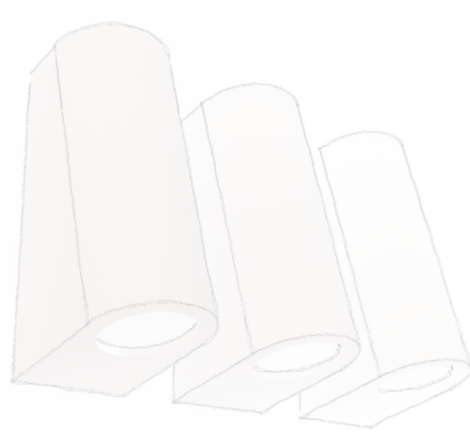

LYX
LUMINAIRES

Wall lamp AP 05 & Pathway light BN 05

- Wall lamp AP 05 -

Precise, subtle, incisive lighting ...

A compact light source (5 x 7 x 12 cm)
which integrates discreetly
to all architectural universes.

- Pathway light BN 05 -

Pure curve

*A discreet light that punctuates a path
(5 x 7 x 60 cm)*

Mast to be planted or screwed.

LYX
LUMINAIRES

www.LYX-luminaire.fr

570 Chemin de Gigery
83510 LORGUES – Var – Provence
tel +336 85 74 99 07