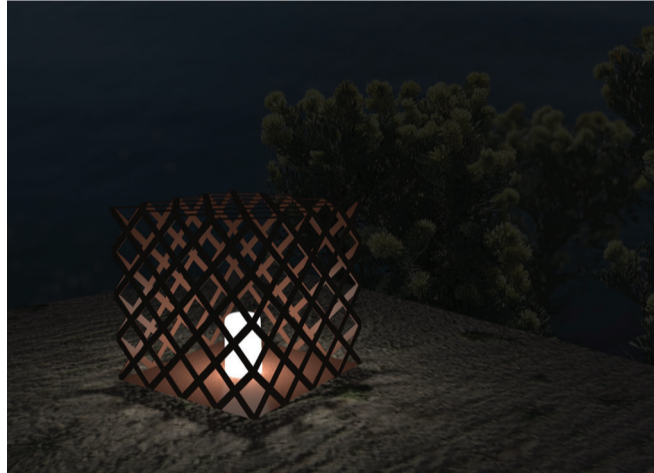

LYX
Signature

A 30 cm cube lamp made of a wide steel net.

autonomous

*L'X draws
its geometric patterns
24/7*

By day,
l'X captures the shadow

By night it projects it.

RECHARGEABLE LED LAMP

- 300 LUMENS
- 2700° K.
- 3 powers : 1W / 3W / 5W
- dimmable
- waterproof IP 54
- recharge : secteur
- autonomy : 5 H.