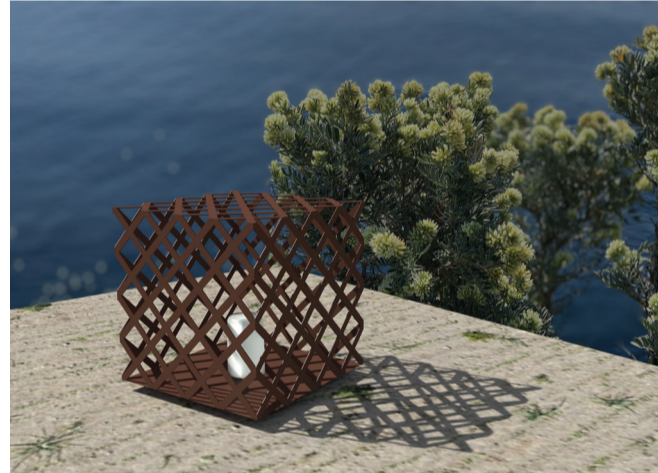

LYX
Signature

A 30 cm cube lamp made of a wide steel net.

autonomous

*L'X draws
its geometric patterns
24/7*

By day,
l'X captures the shadow

By night it projects it.

RECHARGEABLE LED LAMP

- 300 LUMENS
- 2700° K.
- 3 powers : 1W / 3W / 5W
- dimmable
- waterproof IP 54
- recharge : secteur
- autonomy : 5 H.