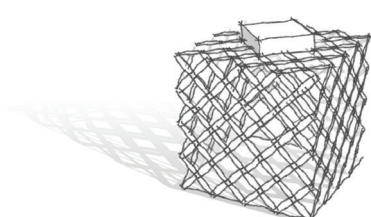

LYX  
*Signature*

A 30 cm cube lamp made of a wide steel net.

solar

*wear its shadow and tames the light.*

SOLAR BLOCK KYBSUN

- 500 LUMENS
- 10 LED
- 3000° K. / warm white
- power : 3W
- dimmable
- waterproof IP 55
- recharge : solar or sector
- autonomy : from 5 H. to 200 H.