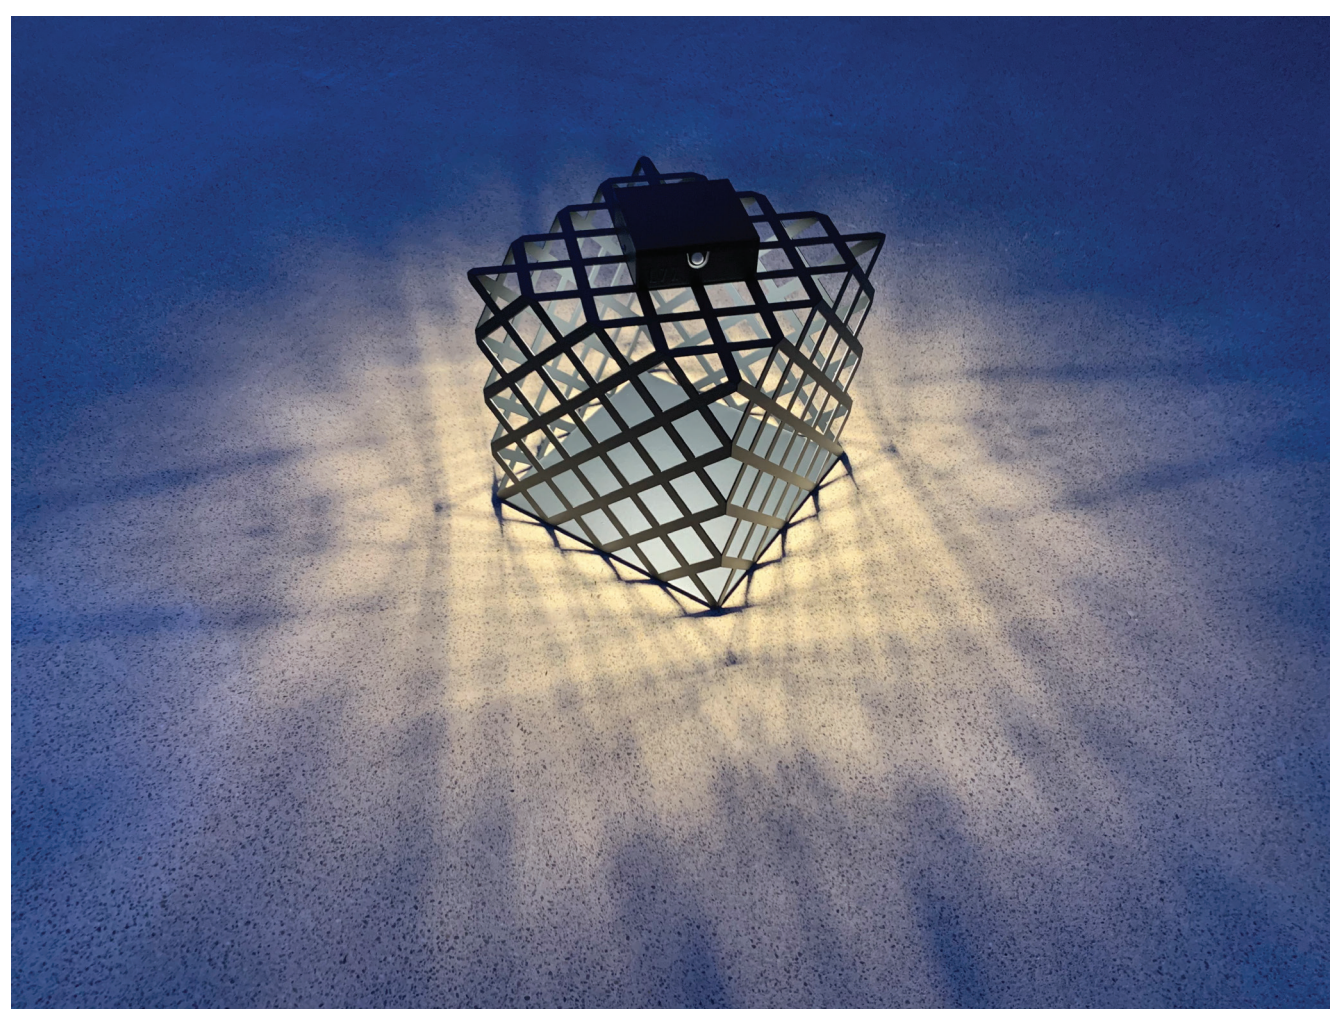

LYX  
*Signature*

A 30 cm cube lamp made of a wide steel net.

solar

*wear its shadow and tames the light.*

SOLAR BLOCK KYBSUN

- 500 LUMENS
- 10 LED
- 3000° K. / warm white
- power : 3W
- dimmable
- waterproof IP 55
- recharge : solar or sector
- autonomy : from 5 H. to 200 H.