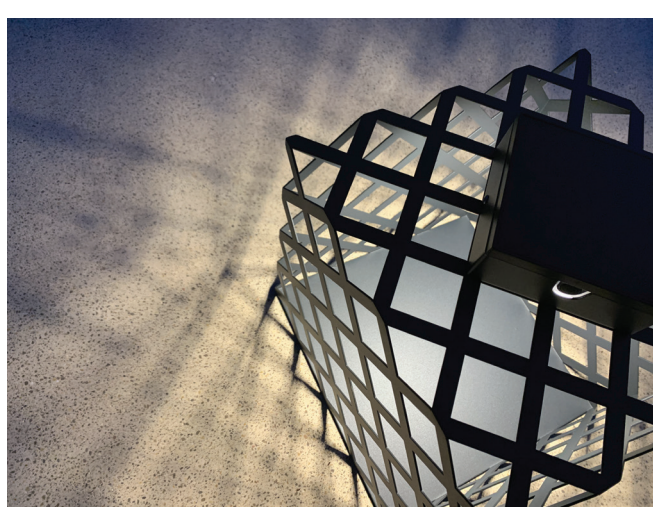

LYX  
*Signature*

A 30 cm cube lamp made of a wide steel net.

solar

*wear its shadow and tames the light.*

SOLAR BLOCK KYBSUN

- 500 LUMENS
- 10 LED
- 3000° K. / warm white
- power : 3W
- dimmable
- waterproof IP 55
- recharge : solar or sector
- autonomy : from 5 H. to 200 H.