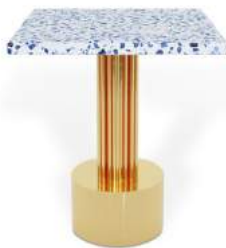

FAWCETT BIG WALL

KERR DINING CHAIR

ZSA ZSA BAR CHAIR

MINI BAR

The stand out of the entry lounge area is the beautiful terracotta-inspired bar space, where the raw natural textures of the counter go all the way to the floor and are complemented with the fun burlesque vibe of the new Zsa Zsa bar chair from Essential Home's new collection. Featuring some rich velvety upholstery and gold finish, this unique bar product is a reinterpretation of Zsa Zsa Gabor's sensuality and fun personality. The "cherry on top the cake" is the fringes in the bar chair's back fringes that bring to the interior design the fun side of the burlesque concept of the "Moulin Rouge".

ZSA ZSA BAR CHAIR

NESBITT ARMCHAIR

CHARLIE SUSPENSION

RESTAURANT

Welcoming cocktails are over and it's time to start the fine dining experience. The main dining room area is a showstopper since we can see two very different materials, terrazzo and terracotta, come together in one cohesive and flowy design.

PATTERSON DINING

DENNING TABLE

RESTAURANT

While the terracotta area gives some richness to the dining area of this trendy restaurant design, the terrazzo side (on the hand) creates a sense of lightness through the use of the unique pastel blue color palette. The soft shades of the upholstery are enhanced with some luxurious polished brass details, as you can see in the Kerr dining chair and Cary dining table, two unique products from Maquespacio's new collection for Essential Home.