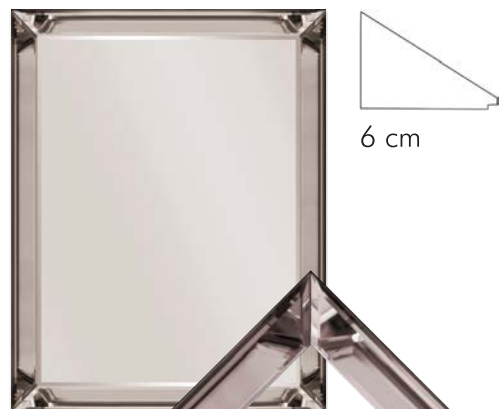

MIRRORS

Pearl Bronze

Description	Article no.	Price
40/40 Mirror Pearl Bronze	8002875	€ 82,-
40/50 Mirror Pearl Bronze	8002806	€ 91,-
50/70 Mirror Pearl Bronze	8002876	€ 106,-
60/80 Mirror Pearl Bronze	8002877	€ 150,-
70/100 Mirror Pearl Bronze	8002878	€ 192,-
100/200 Mirror Pearl Bronze	8003038	€ 478,-