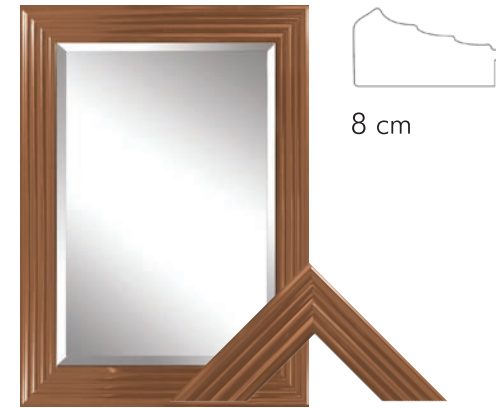

Donge Copper			
Description	Article no.	Price	
40/40 Mirror Donge	8002887	€ 53,-	
40/50 Mirror Donge	8002894	€ 66,-	
40/140 Mirror Donge	8002888	€ 121,-	
50/70 Mirror Donge	8002889	€ 95,-	
60/80 Mirror Donge	8002890	€ 110,-	
60/90 Mirror Donge	8002886	€ 119,-	
60/120 Mirror Donge	8002891	€ 150,-	
70/100 Mirror Donge	8002892	€ 137,-	
75/175 Mirror Donge	8002893	€ 207,-	
80/140 Mirror Donge	8002895	€ 179,-	
100/200 Mirror Donge	8002896	€ 240,-