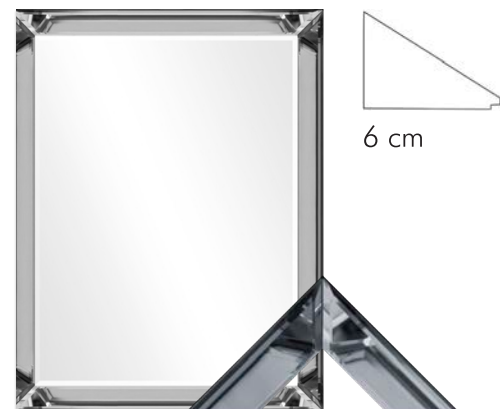

Pearl Silver

Description	Article no.	Price
40/40 Mirror Pearl	8002194	€ 82,-
40/50 Mirror Pearl	8002944	€ 91,-
50/70 Mirror Pearl	8002195	€ 106,-
60/80 Mirror Pearl	8002196	€ 150,-
60/120 Mirror Pearl	8002198	€ 207,-
90/120 Mirror Pearl	8002946	€ 236,-
100/100 Mirror Pearl	8002741	€ 236,-
100/200 Mirror Pearl	8003037	€ 478,-