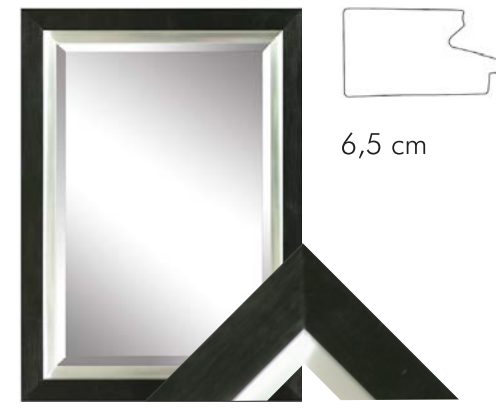

Description	Article no.	Price
30/80 Mirror Drecht	8002966	€ 82,-
40/40 Mirror Drecht	8002438	€ 55,-
40/50 Mirror Drecht	8002446	€ 64,-
40/60 Mirror Drecht	8003218	€ 71,-
40/140 Mirror Drecht	8002439	€ 124,-
50/70 Mirror Drecht	8002440	€ 95,-
60/80 Mirror Drecht	8002441	€ 113,-
60/90 Mirror Drecht	8002437	€ 121,-
60/120 Mirror Drecht	8002442	€ 150,-
60/160 Mirror Drecht	8002443	€ 168,-
70/100 Mirror Drecht	8002444	€ 139,-
75/175 Mirror Drecht	8002445	€ 192,-
80/140 Mirror Drecht	8002447	€ 179,-