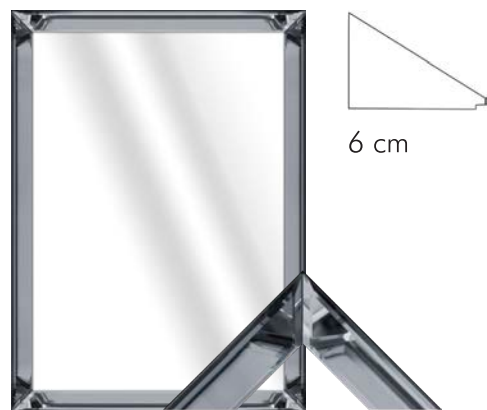

Pearl Anthracite

Description	Article no.	Price
40/40 Mirror Pearl Anthracite	8002990	€ 106,-
40/50 Mirror Pearl Anthracite	8002991	€ 115,-
50/70 Mirror Pearl Anthracite	8002992	€ 150,-
60/80 Mirror Pearl Anthracite	8002993	€ 170,-
60/120 Mirror Pearl Anthracite	8002997	€ 225,-
100/200 Mirror Pearl Anthracite	8003054	€ 478,-