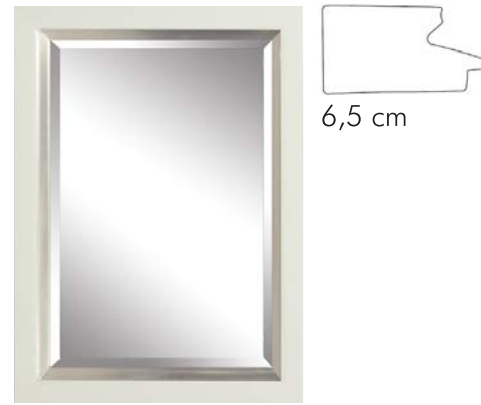

Description	Article no.	Price
40/40 Mirror Dintel	8002449	€ 55,-
40/50 Mirror Dintel	8002457	€ 64,-
40/140 Mirror Dintel	8002450	€ 124,-
50/70 Mirror Dintel	8002451	€ 95,-
60/80 Mirror Dintel	8002452	€ 113,-
60/90 Mirror Dintel	8002448	€ 121,-
60/120 Mirror Dintel	8002453	€ 150,-
60/160 Mirror Dintel	8002454	€ 168,-
70/100 Mirror Dintel	8002455	€ 139,-
75/175 Mirror Dintel	8002456	€ 192,-
80/140 Mirror Dintel	8002458	€ 179,-