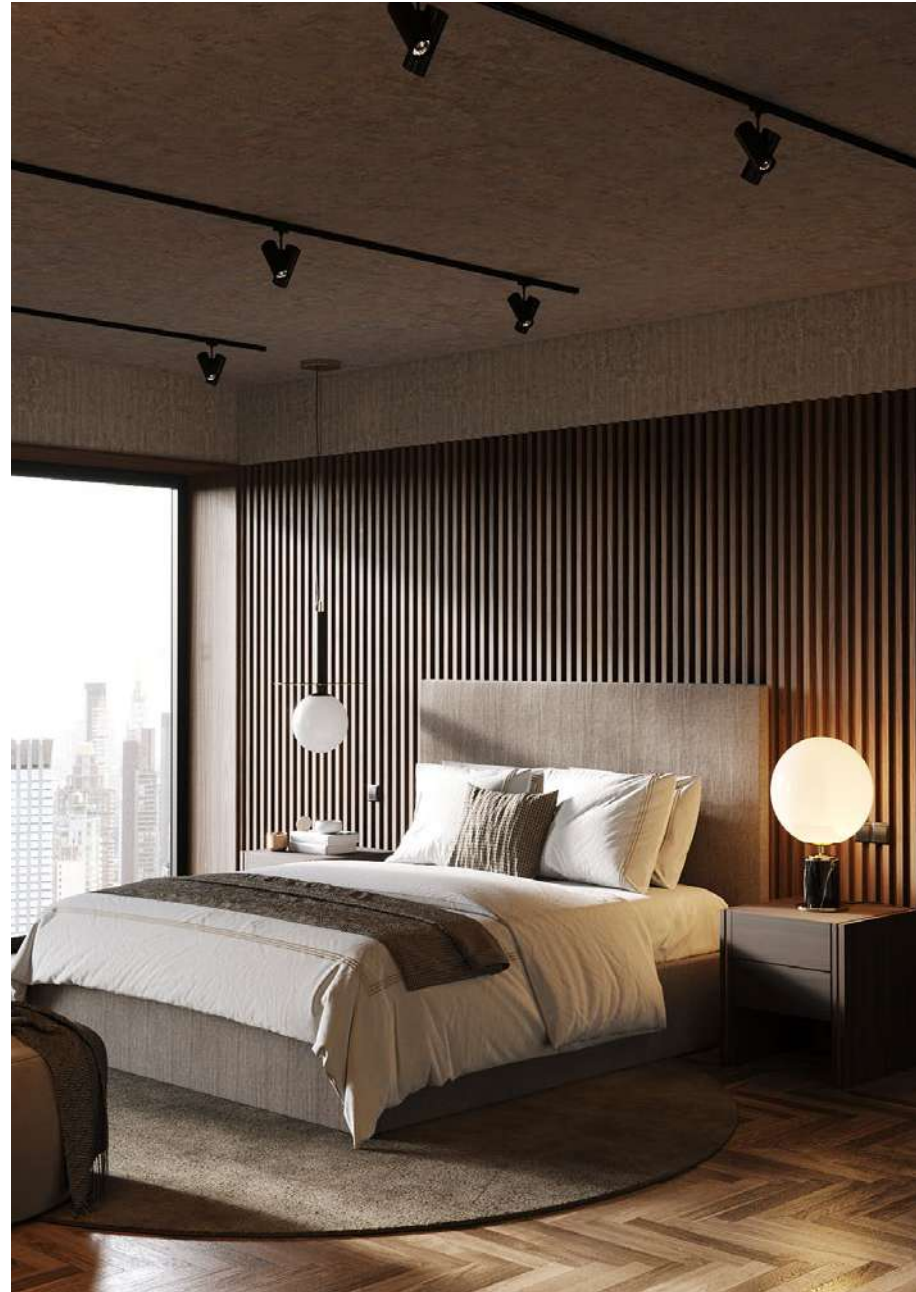

SHIBAM

BEDROOM & HOME OFFICE

Shibam is a brown coloured bedroom, inspired by an ancient African city with clay buildings. Every piece that composes it reveals quiet luxury and emphasizes comfort. The elegant colours complement each other, resulting in two cohesive separate home divisions.