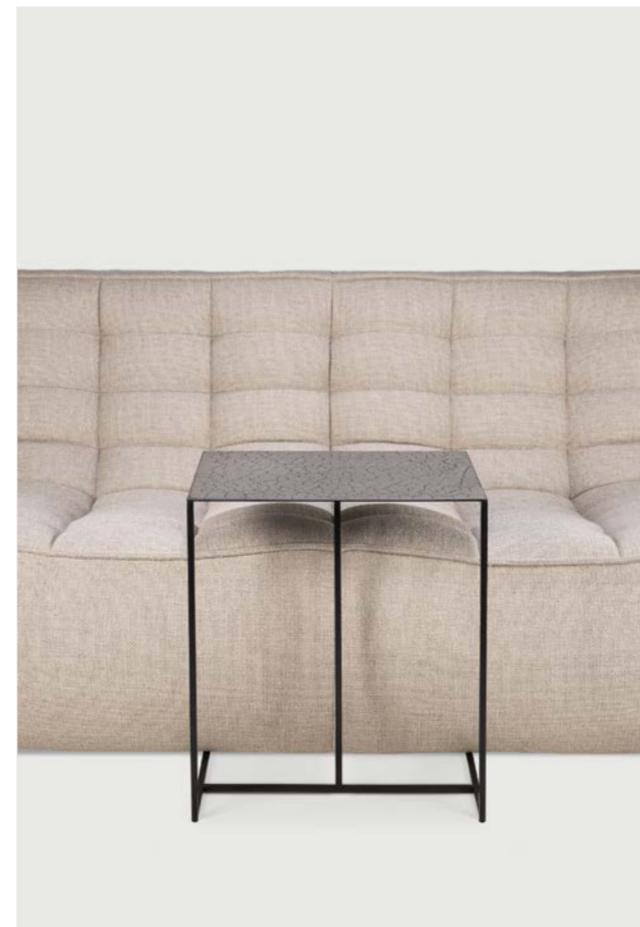

The Ethnicraft shelves are compatible in many different interiors due to their accessible look. They are perfect for displaying the items you love.

OAK LIGHT FRAME BLACK FLOOR MIRROR
varnished

The elegant Oak Light Frame mirror has a large versatility because of its standing and hanging features. It will bring brightness and stature to the living space.

Product pages

SPHERE COFFEE TABLE

umber - 2 sizes

Relying on some of the oldest artistic ancestral techniques, the Sphere coffee tables are created and shaped by hand by our skilled artisans. Natural mineral powders and colour pigments blend to form the table's umber colour and unique mineral finish. Available in two sizes, the pieces will fit together perfectly.

TRIPTIC SIDE TABLE lava taupe

With its singular geometric three-legged shape, the Triptic table is the perfect side table. Its well-thought structure will fit perfectly above the height of your sofa. To place your laptop or your cup of coffee.

ELLIPSE SOFA 3 seater - ash

When drawing the Ellipse sofa, designer Jacques Deneef thought of an elegant piece with a generous seating. The natural fabric is woven exclusively for Ethnicraft in Belgium. Its coating repels stains, preventing small accidents of life. Available in "oatmeal" or "ash", these sophisticated yet simple colours will perfectly fit an urban apartment as well as a country house. To complete the look, mix it with our cushion and throw collection.