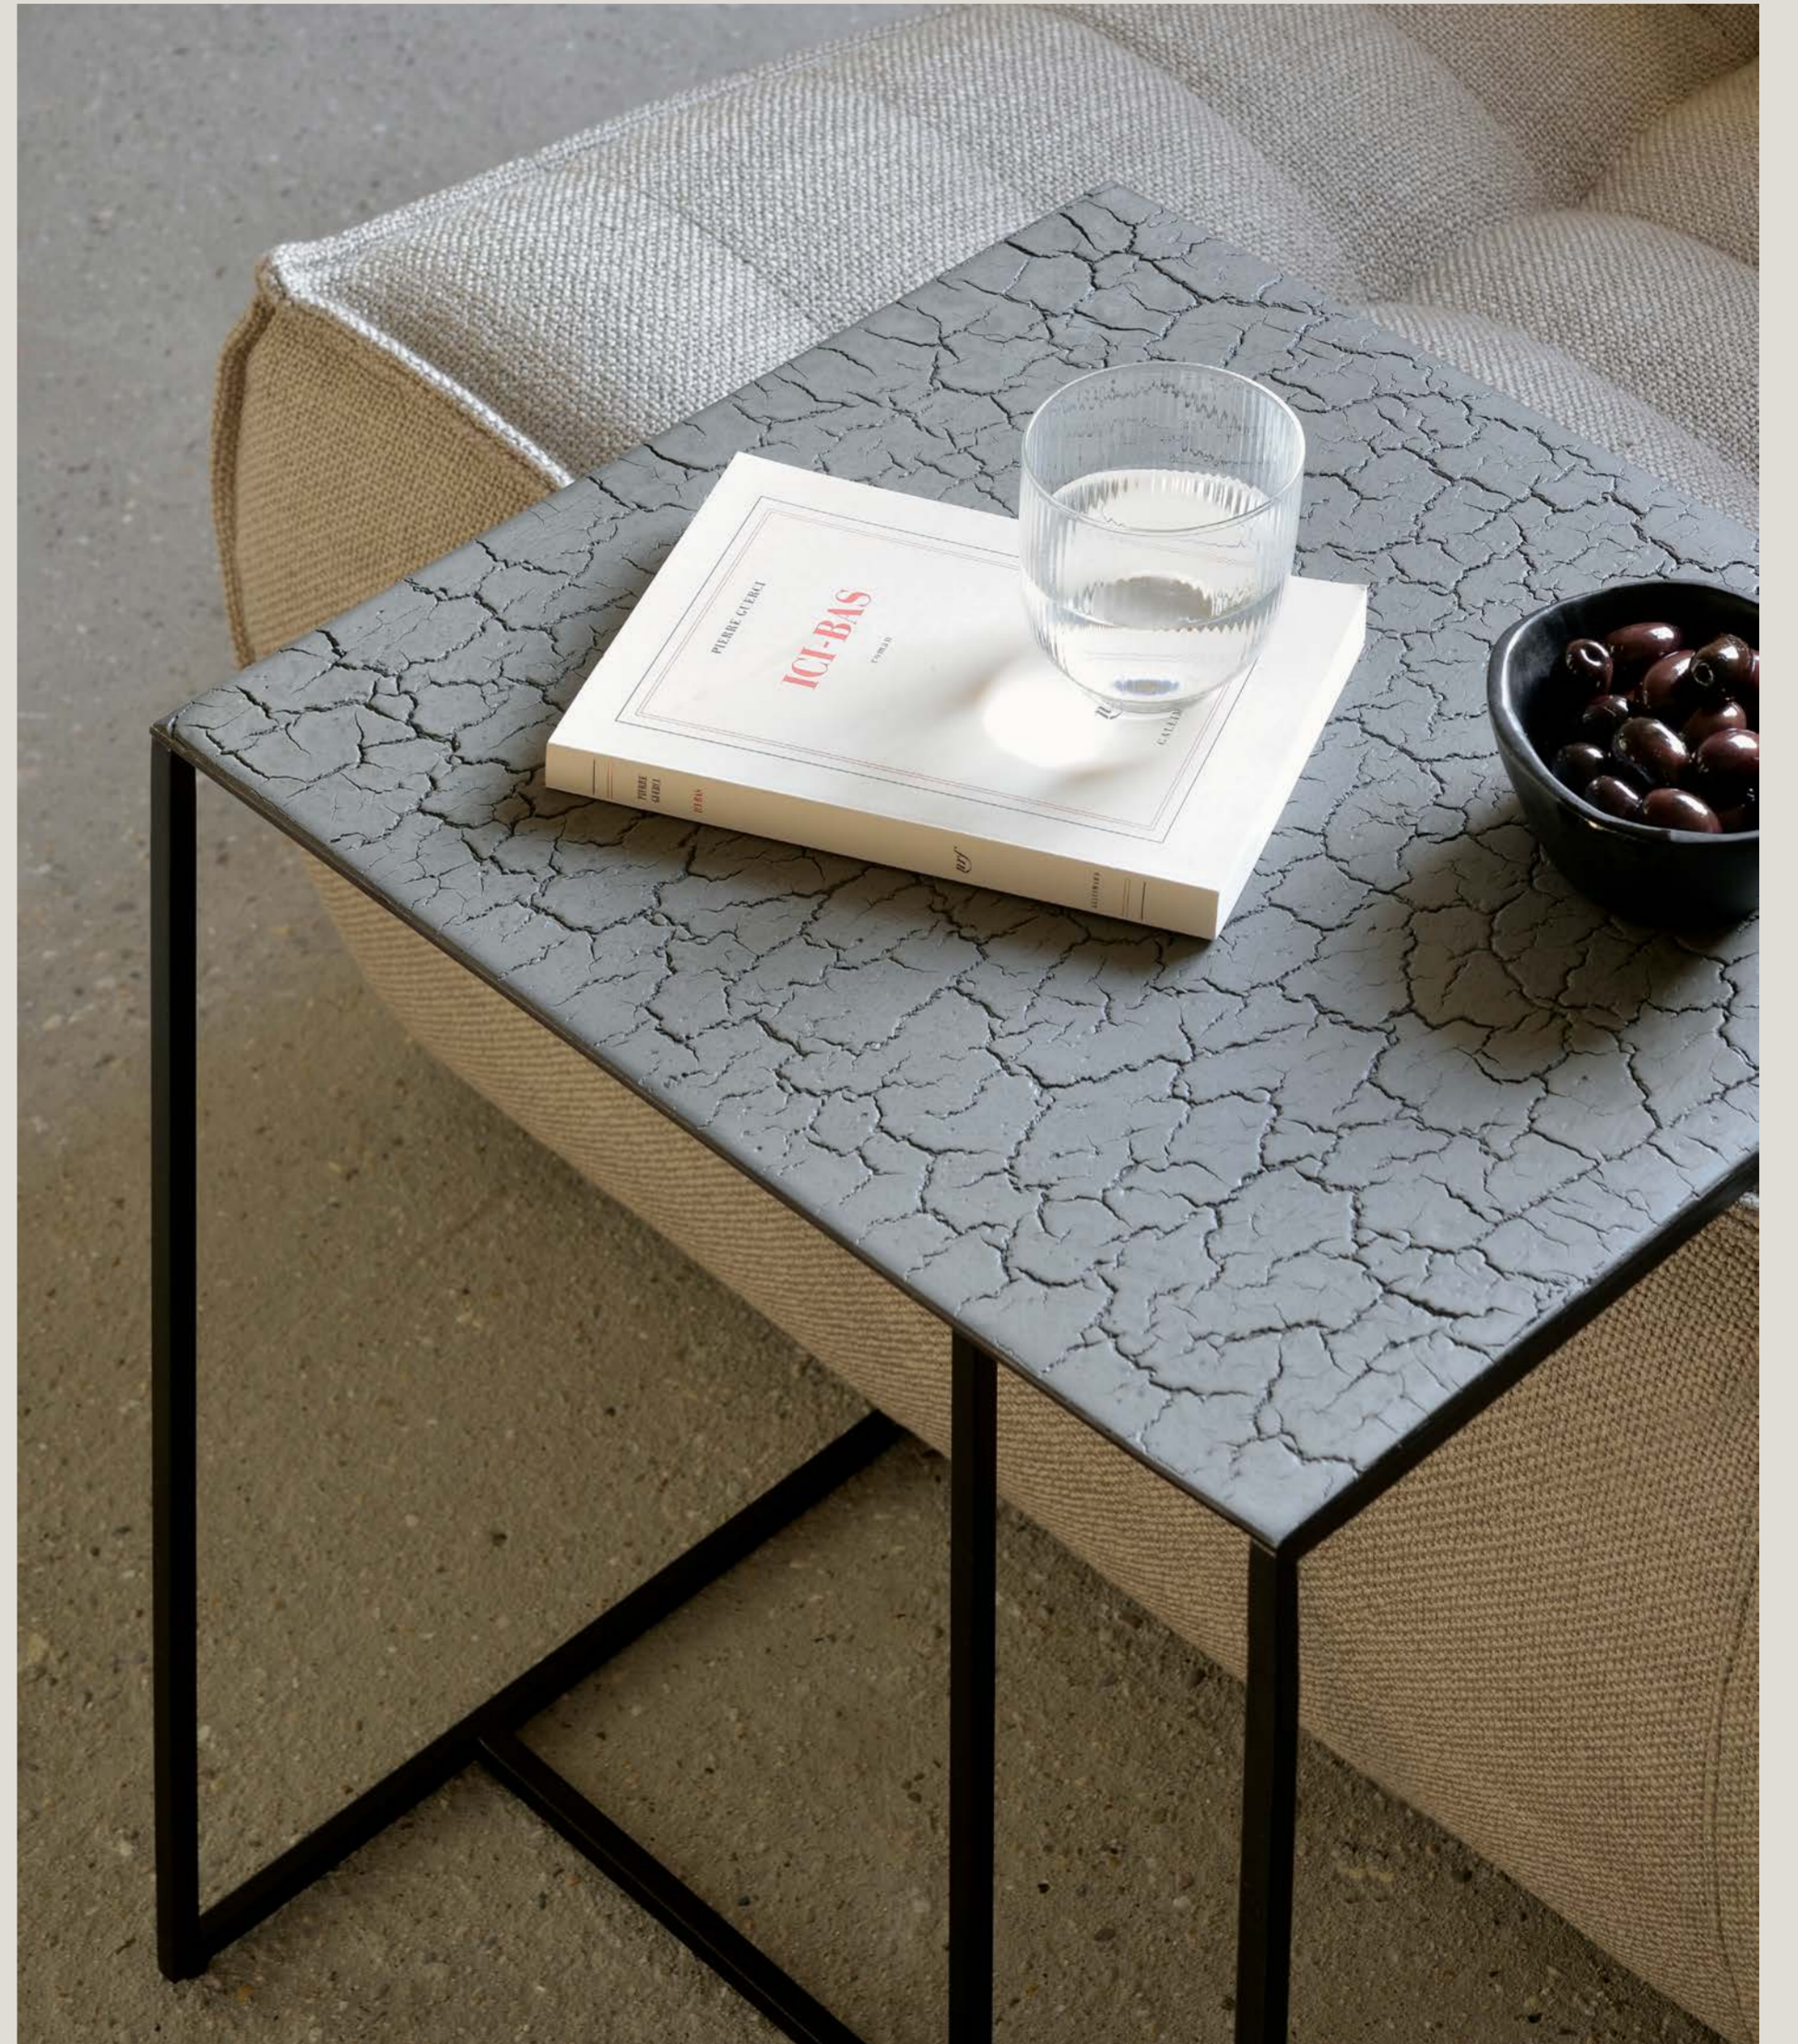

SPHERE COFFEE TABLE
umber - 2 sizes

Natural mineral powders and colour pigments blend to form the table's umber colour and unique mineral finish. The discreet sturdy bronze leg construction elevates the top of the piece. Available in two sizes, the tables fit together perfectly.

*Each table and pattern are
unique, inspired by the lines
and shapes found in nature
such as stones, earth and bark.*

TRIPTIC SIDE TABLE
lava taupe

Its well-thought structure will fit perfectly above the height of your sofa. To place your laptop or your cup of coffee.