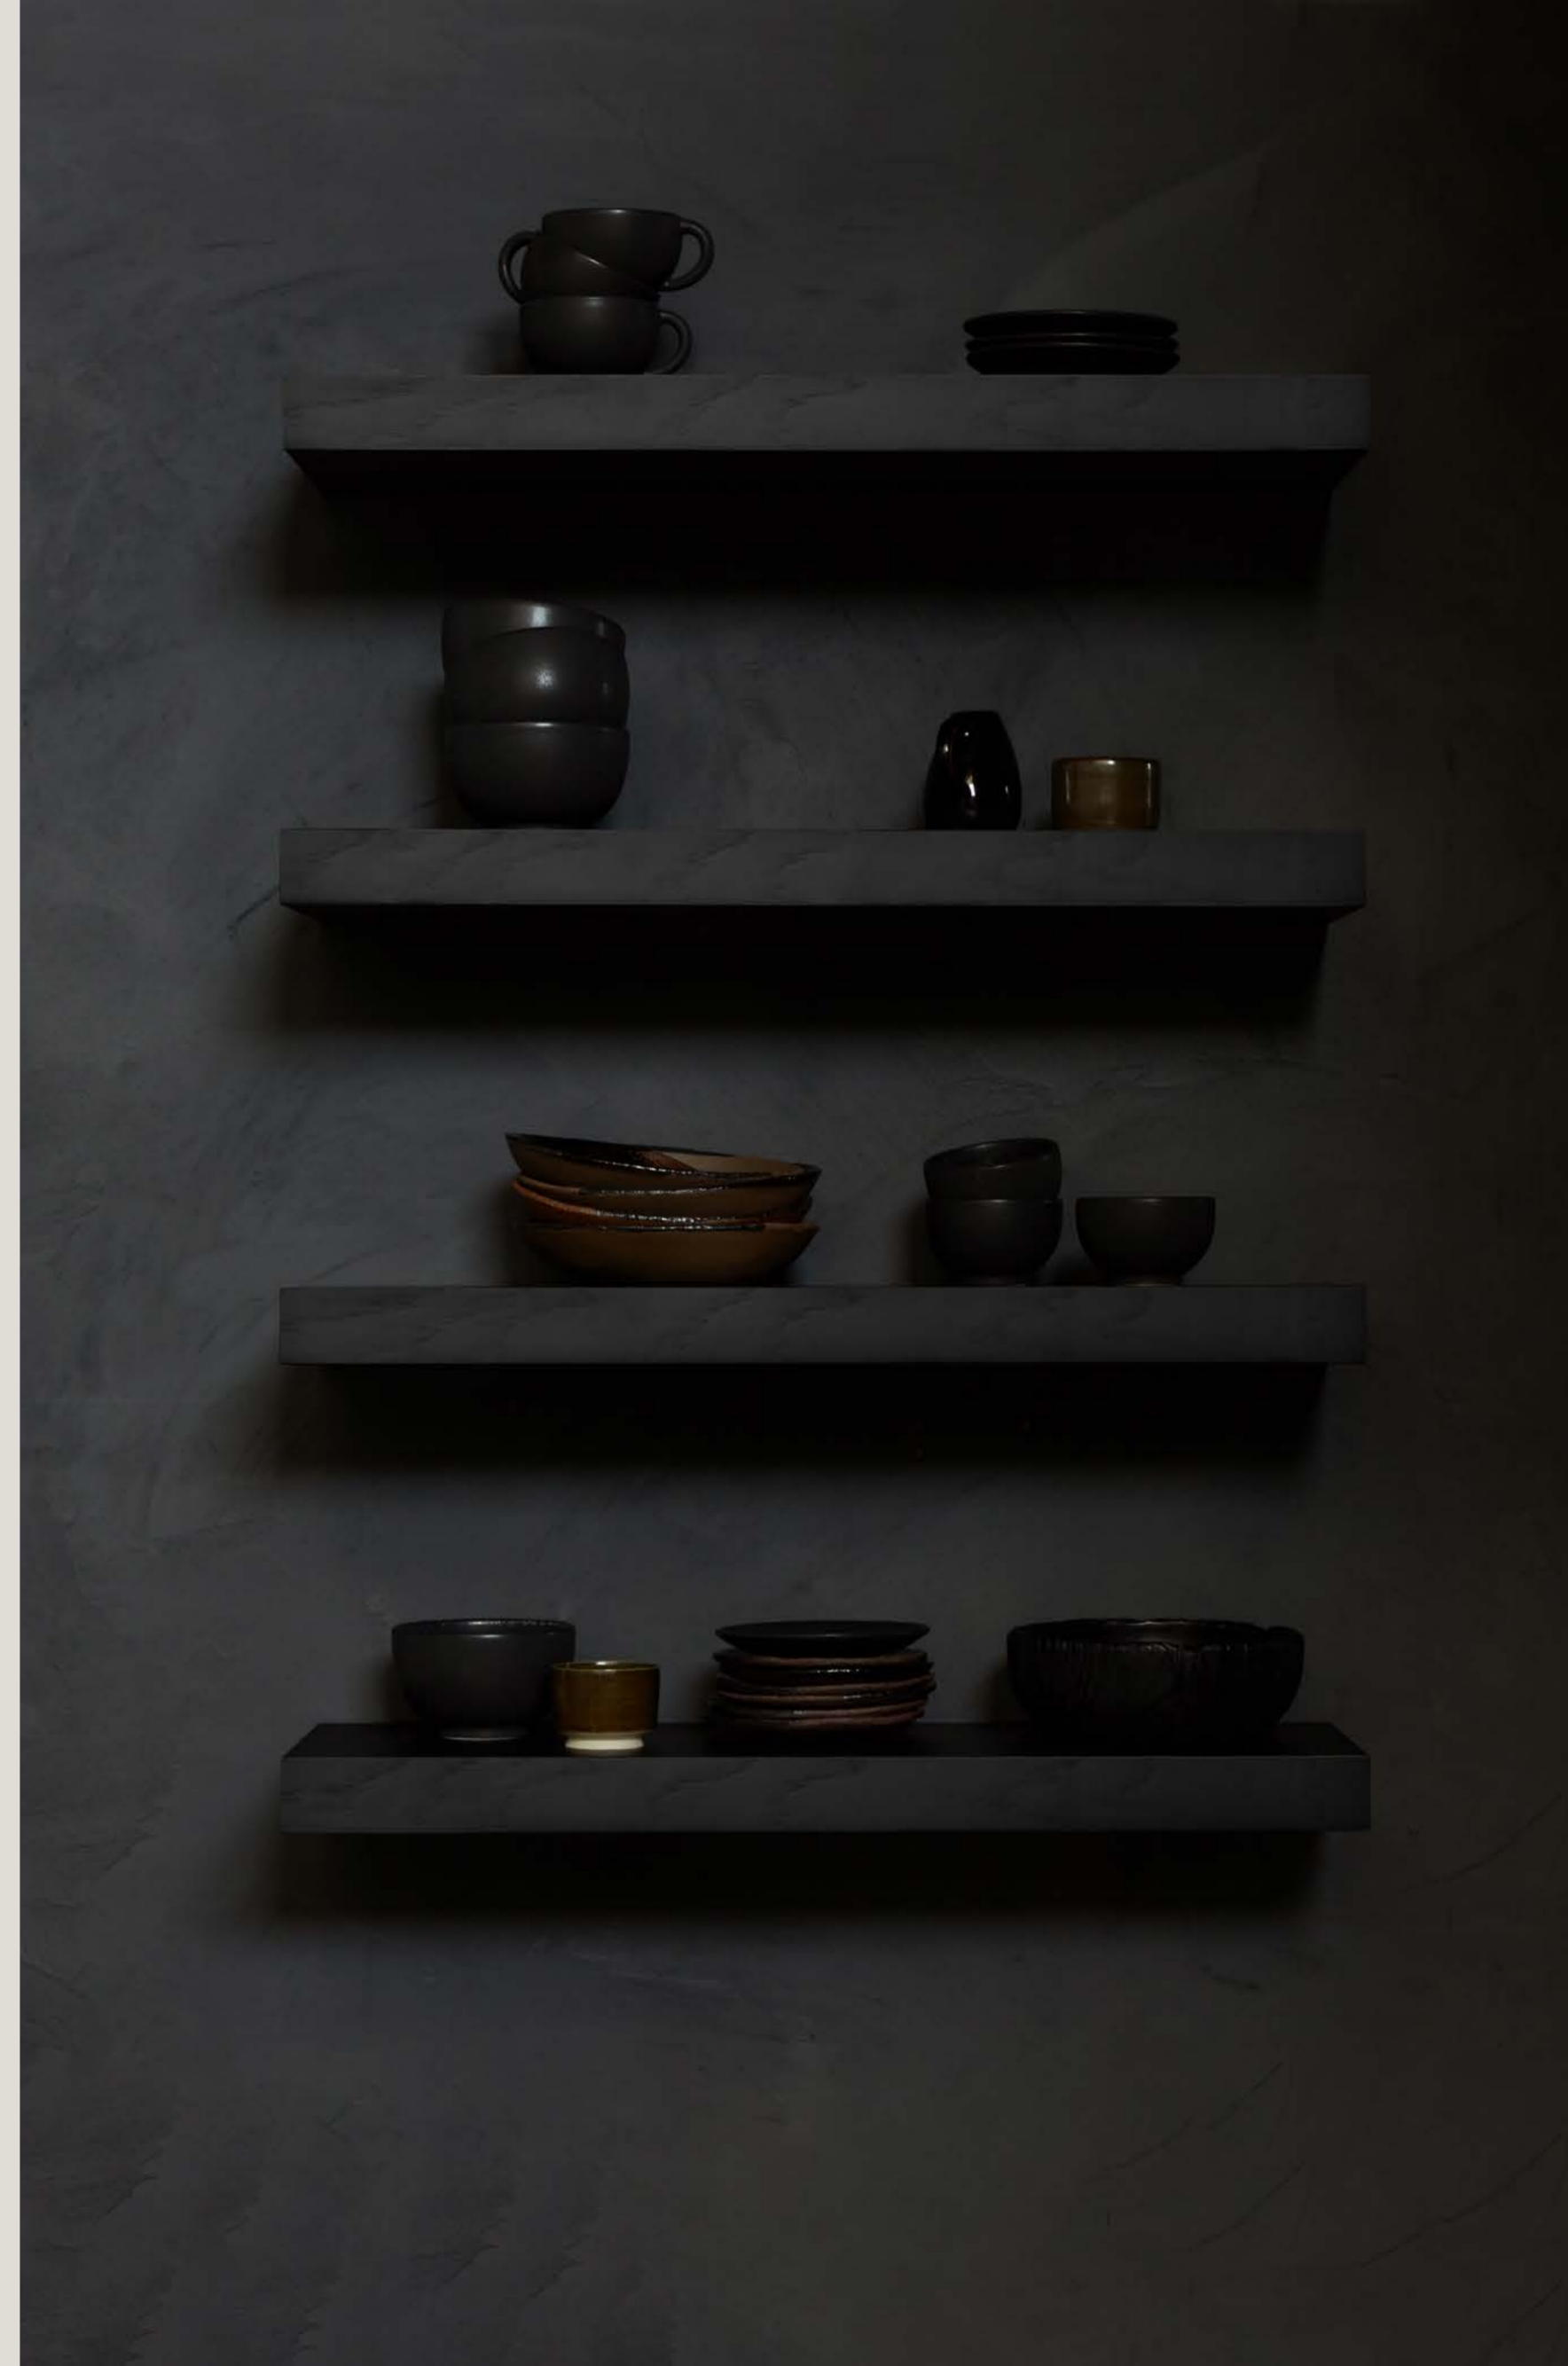

OAK BLACK WALL SHELF
3 sizes

This elegant wall shelf, crafted from European Oak, is the perfect solution for extra shelving needs. Now available in black varnished Oak, it will make your beloved objects stand out.