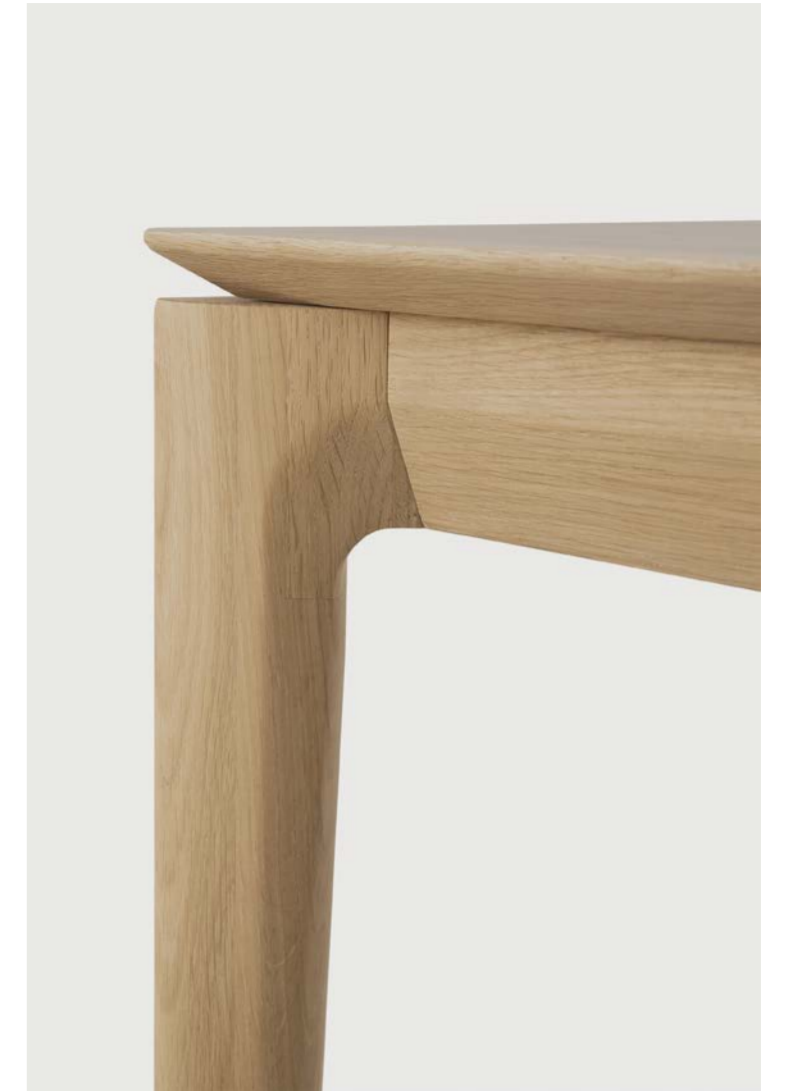

ELLIPSE SOFA 3 seater - ash

When drawing the Ellipse sofa, designer Jacques Deneef thought of an elegant piece with a generous seating. The natural fabric is woven exclusively for Ethnicraft in Belgium. Its coating repels stains, preventing small accidents of life. Available in "oatmeal" or "ash", these sophisticated yet simple colours will perfectly fit an urban apartment as well as a country house. To complete the look, mix it with our cushion and throw collection.

ELLIPSE SOFA 3 seater - oatmeal

When drawing the Ellipse sofa, designer Jacques Deneef thought of an elegant piece with a generous seating. The natural fabric is woven exclusively for Ethnicraft in Belgium. Its coating repels stains, preventing small accidents of life. Available in "oatmeal" or "ash", these sophisticated yet simple colours will perfectly fit an urban apartment as well as a country house. To complete the look, mix it with our cushion and throw collection.

OAK BOK BENCH

4 sizes

The Oak bench will pair perfectly with the Bok dining table. But also, as a stand-alone against a wall, in a hallway, or at the end of a bed. Its airy shape yet rock-solid construction makes this piece a timeless and remarkable design to enjoy for years to come. Available in four sizes and two colours, no doubt there is a Bok bench for your space.

OAK BOK BLACK BENCH

4 sizes

The Oak bench will pair perfectly with the Bok dining table. But also, as a stand-alone against a wall, in a hallway, or at the end of a bed. Its airy shape yet rock-solid construction makes this piece a timeless and remarkable design to enjoy for years to come. Available in four sizes and two colours, no doubt there is a Bok bench for your space.