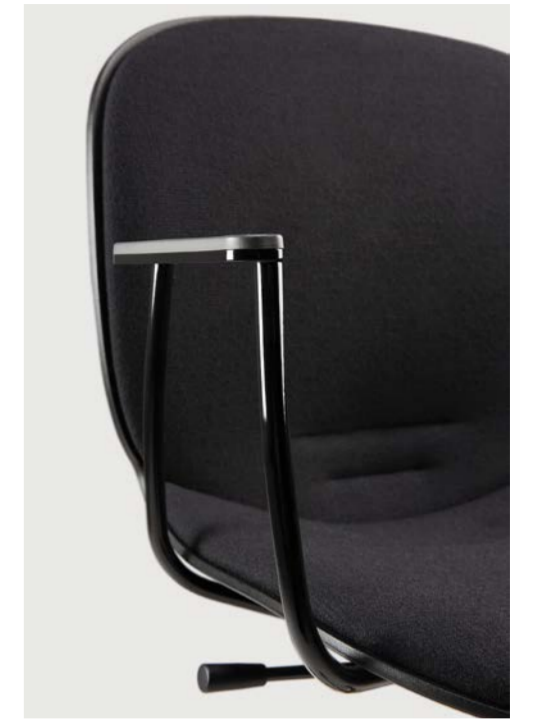

RBM NOOR OFFICE CHAIR with and without armrest

To provide the best setting for your office, Ethnicraft distributes the RBM Noor office chair from Flokk. The RBM Noor with foot star is the ideal chair for people who work in a fast and creative environment and want more mobility. With adjustable seat height and upholstered seat and back, it fits perfectly in public office environments, meeting rooms, or just at home. This product is designed according to circular design principles.