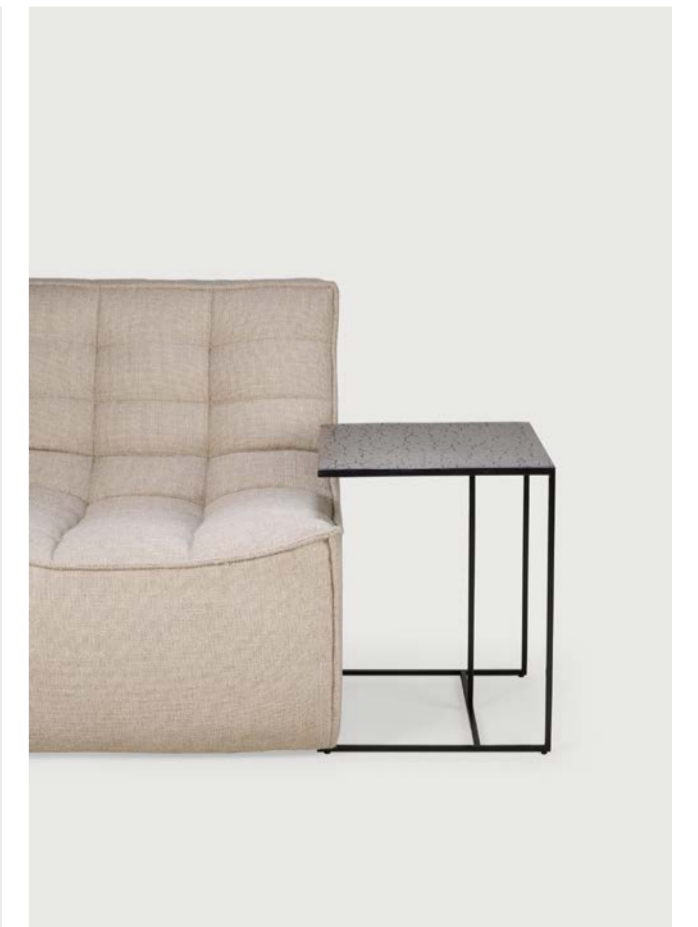

OAK BLACK WALL SHELF
3 sizes

This elegant wall shelf, crafted from European Oak, is the perfect solution for extra shelving needs. Now available in black varnished Oak, it will make your beloved objects stand out.

The Ethnicraft shelves are compatible in many different interiors due to their accessible look. They are perfect for displaying the items you love.

OAK LIGHT FRAME BLACK FLOOR MIRROR
varnished

The elegant Oak Light Frame mirror has a large versatility because of its standing and hanging features. It will bring brightness and stature to the living space.

Product pages

SPHERE COFFEE TABLE

umber - 2 sizes

Relying on some of the oldest artistic ancestral techniques, the Sphere coffee tables are created and shaped by hand by our skilled artisans. Natural mineral powders and colour pigments blend to form the table's umber colour and unique mineral finish. Available in two sizes, the pieces will fit together perfectly.

TRIPTIC SIDE TABLE lava taupe

With its singular geometric three-legged shape, the Triptic table is the perfect side table. Its well-thought structure will fit perfectly above the height of your sofa. To place your laptop or your cup of coffee.