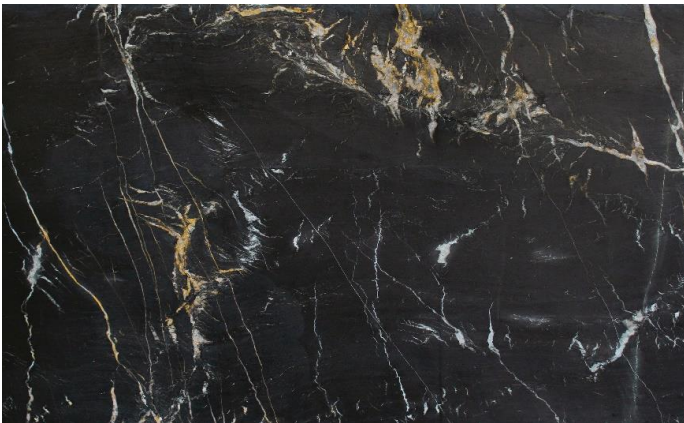

The **wooden ladder**, leaning against the wall, is an original detail and can be used as a towel holder or a coat hanger. The **concrete-colored stool** is elegant in its simplicity and is embellished with a gold band that is perfectly matched to the precious tones of the surrounding environment. A **freestanding bathtub** with soft and inviting lines gives airiness and visual freedom to the entire space, making it an ideal room where to spend moments of intense relaxation. Finally, the presence of a **green plant** next to the large window sets up a fascinating and harmonious dialogue between two worlds that are different, yet both created by the force of **Mother Nature**: the **vegetable** kingdom of the plant on one hand and the **mineral** world represented by the Belvedere granite. It is a magnificent abstract painting created in the bowels of the earth.

Belvedere

Belvedere expands and extends spaces, giving breath and breadth to the environments. **Deep and luminous** at the same time, this Antolini **granite** has an enigmatic and complex personality because, despite emerging from a dark background, it transmits **great light and vitality**. The veins erupt with surprising blazes of color and flashes of life from the elegant background shattered by slashes of ice. Imposing and powerful, Belvedere both catches the eye and spoils the observer, providing an unexpected and provocative beauty.

www.antolini.com