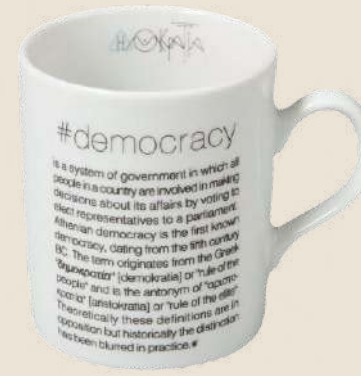

#dialogue
Dessert Plate
Ø19cm
Porcelain
S440087D

S440088

S440089

#harmony

S440090

S440091

#dialogue

S440092