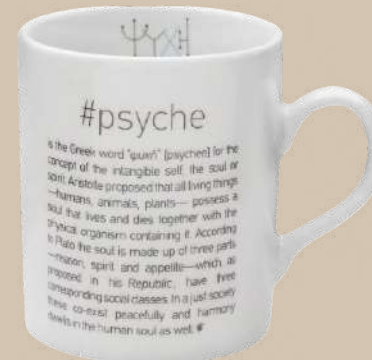

S440088

S440089

#harmony

S440090

S440091

#dialogue

S440092

S440093

S440145

S440146

S440147

S440148