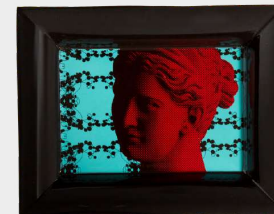

Artemis Flowers
Vide Poche
4x15,5x20cm
Porcelain
S440216