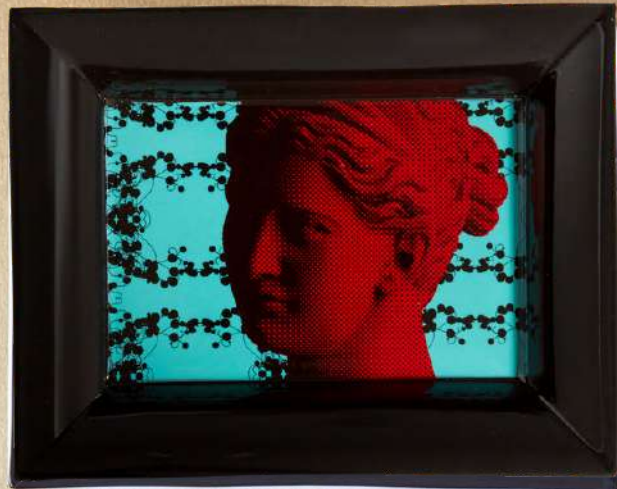

Hermes Blue Wall
 Decor Plate
 Ø 27,5cm
 Porcelain
S440206

Artemis Blue Wall
 Decor Plate
 Ø 27,5cm
 Porcelain
S440207

Venus Blue Wall
 Decor Plate
 Ø 27,5cm
 Porcelain
S440208

Artemis & Venus
 Blue Wall Decor
 Plate
 Ø 27,5cm
 Porcelain
S440209