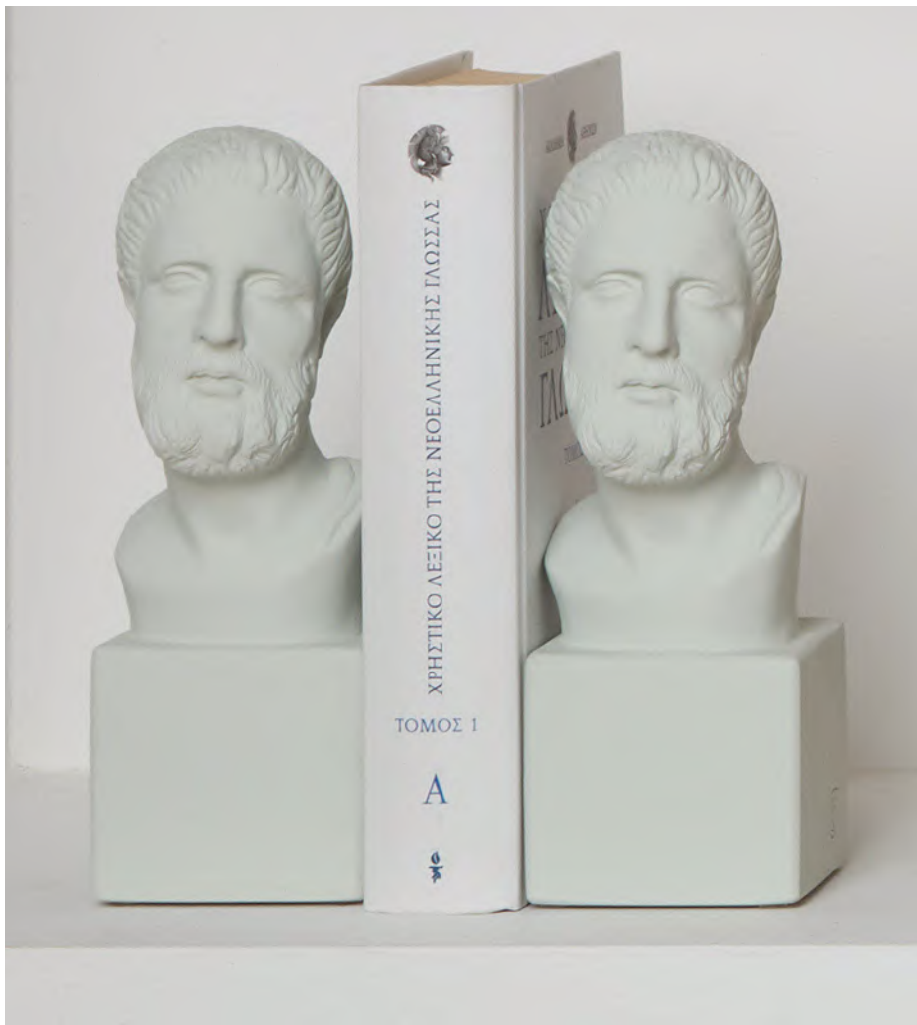

Bookend Homer
H19,5x8,4x3,6cm
100% Ceramine
S259142

BOOKEND HIPPOCRATES

Bookend Hippocrates
H19x8,5x14cm
100% Ceraminc
S259141

CUSHION COVERS

Soul
"Thinking is the talking of the soul with itself." - Plato
96% polyester, 4% linen
43x43cm
S638006