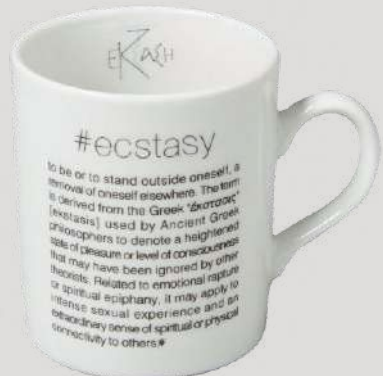

#dialogue
Dessert Plate
Ø19cm
Porcelain
S440087D

S440088

S440089

#harmony

S440090

S440091

#dialogue

S440092