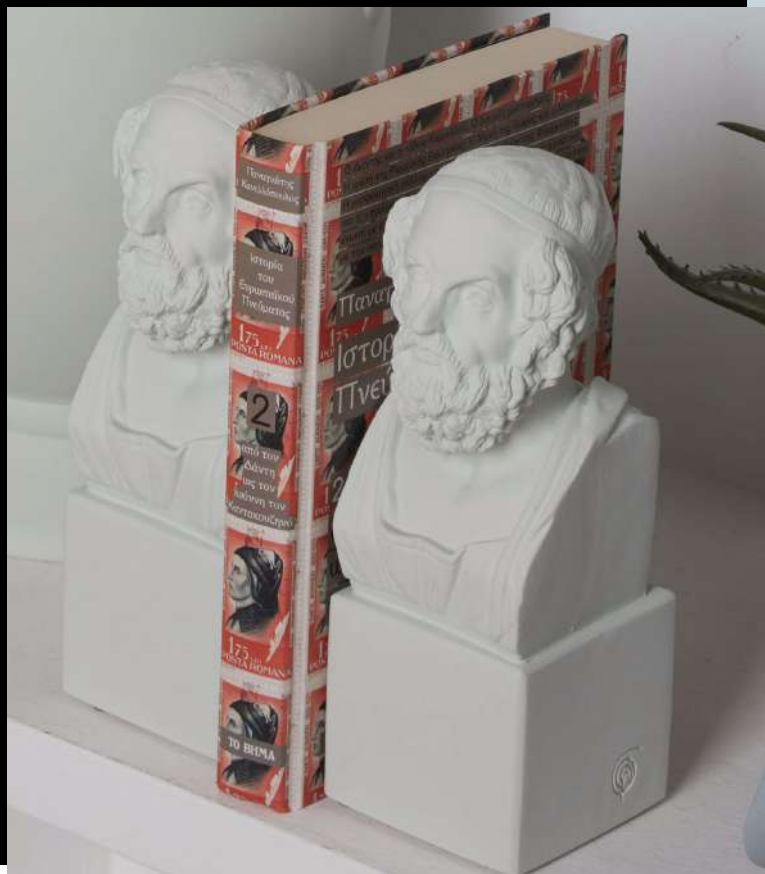

Bookend Homer
H19,5x8,4x3,6cm
100% Ceramine
S259142

BOOKEND HIPPOCRATES

Bookend Hippocrates
H19x8,5x14cm
100% Ceraminc
S259141

CUSHION COVERS

Soul
"Thinking is the talking of the soul with itself." - Plato
96% polyester, 4% linen
43x43cm
S638006