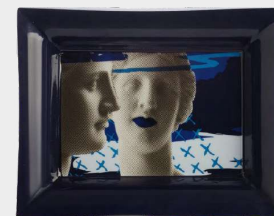

Artemis Splash
 Ø 30cm
 Porcelain
 Hook for wall hanging
S440162

Nike Maze
 Ø 30cm
 Porcelain
 Hook for wall hanging
S440164

Artemis & Venus
 Geometric
 Ø 30cm
 Porcelain
 Hook for wall hanging
S440165

Artemis & Venus
 Pixel
 Ø 30cm
 Porcelain
 Hook for wall hanging
S440163

Hermes Blue Wall
 Decor Plate
 Ø 27,5cm
 Porcelain
S440206

Artemis Blue Wall
 Decor Plate
 Ø 27,5cm
 Porcelain
S440207

Venus Blue Wall
 Decor Plate
 Ø 27,5cm
 Porcelain
S440208

Artemis & Venus
 Blue Wall Decor
 Plate
 Ø 27,5cm
 Porcelain
S440209

VIDE POCHE

Venus Gold
Vide Poche
4x15,5x20cm
Porcelain
S440205

Artemis Flowers
Vide Poche
4x15,5x20cm
Porcelain
S440216

Artemis & Venus
BlueVide Poche
4x15,5x20cm
Porcelain
S440215

PLEXI STAND

Venus Plexi Stand
H10,5x5x21cm
Plexi
S702053