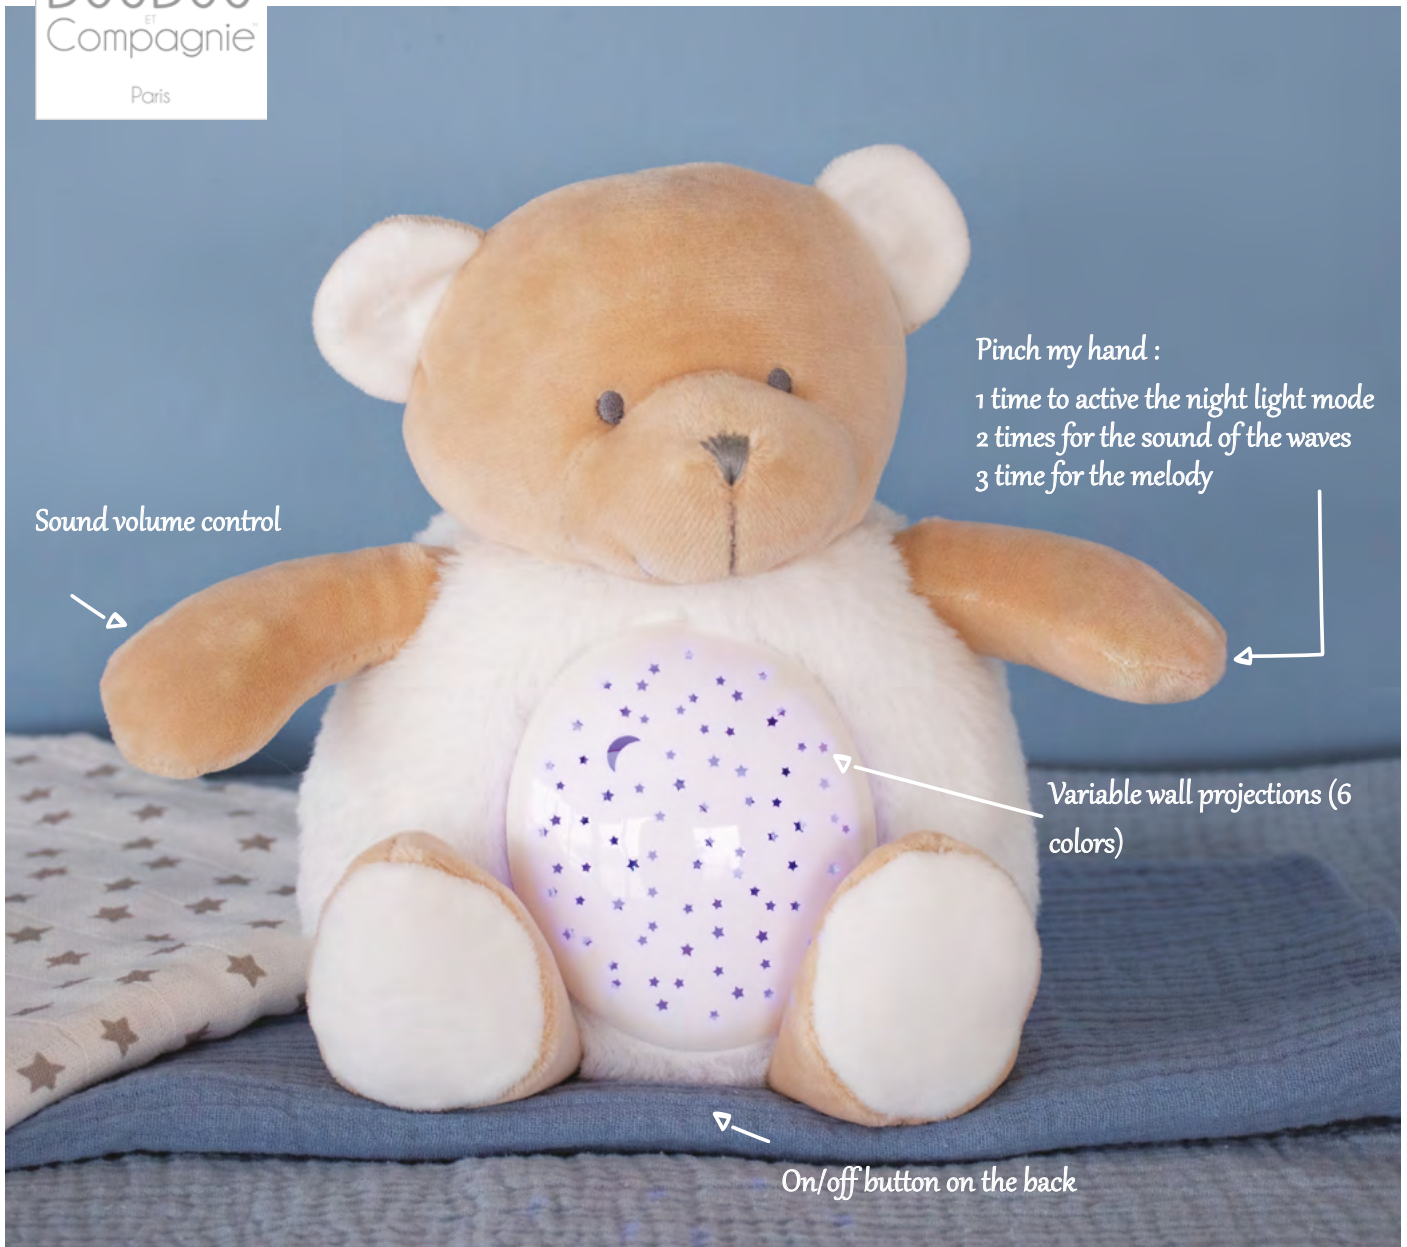

This product is created and distributed by Doudou et Compagnie with the permission of Unicef to raise funds for children.

The Extras

- Solidarity products
- The symbolism of the duo «mom / baby, dad / baby, brother / baby», but not that!
- To mark the bonds of the heart on all occasions: Birth product, baptism, Christmas, anniversary.
- Softness ++
- 4 animals: Lion, Kangaroo, Koala and Fox

1,2,3 ABRACADABRA !

Soft like a soft toy, this night light with wall projections and box musical integrated will accompany the toddlers, as if by magic, in the land of dreams!

At bedtime, we choose between its beautiful classical melody or the white sound of waves. We can adapt the sound volume according to the sleep of the babies.