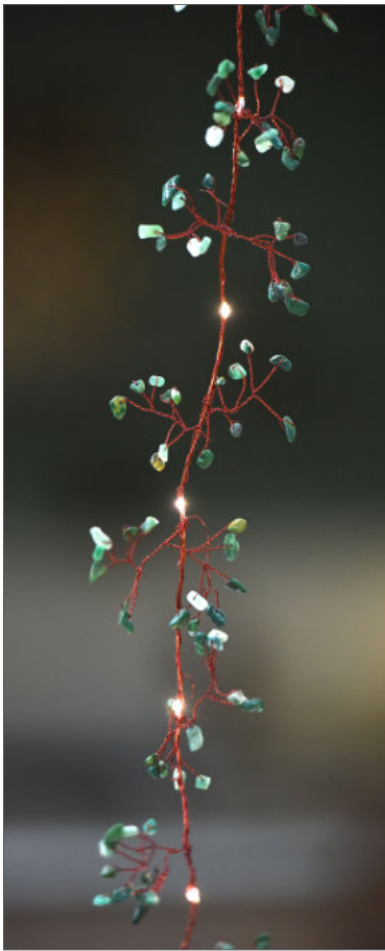

Gemstone

Mains Operated (Green)

gs60g

- 60 warm white LEDs
- Mains powered
- Total length: 5m
- Illuminated length: 2m
- Ornament colour: Green
- Indoor use only

plug

Gemstone

Battery Operated (Green)

bo-bs50g

- 50 warm white LEDs
- Battery powered
- Requires 3 x AA batteries (not included)
- Total length: 2.3m
- Illuminated length: 1.8m
- Ornament colour: Green
- Built-in timer: 6 hours on, 18 hours off
- Indoor use only

3 x AA