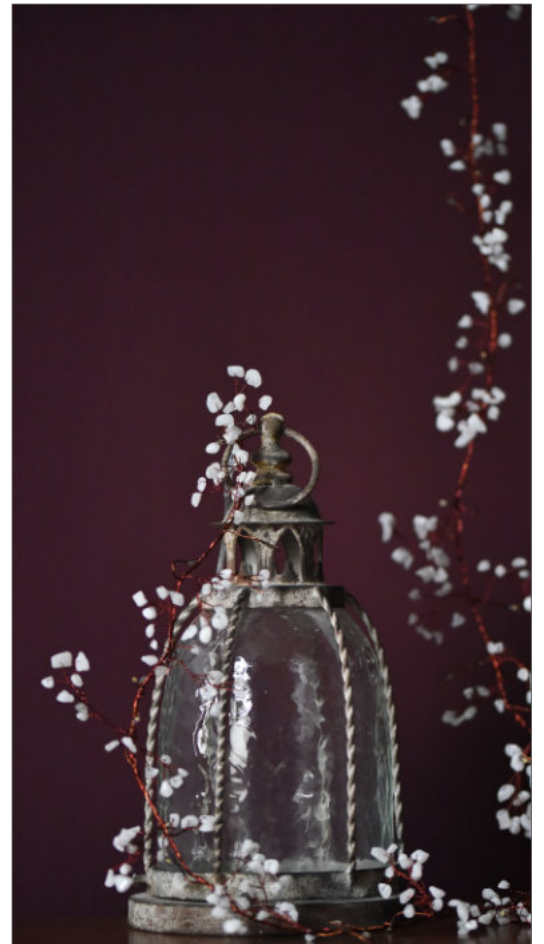

Gemstone

Mains Operated (White)

gs60w

- 60 warm white LEDs
- Mains powered
- Total length: 5m
- Illuminated length: 2m
- Ornament colour: White
- Indoor use only

plug

Gemstone

Battery Operated (White)

bo-gs50w

- 50 warm white LEDs
- Battery powered
- Requires 3 x AA batteries (not included)
- Total length: 2.3m
- Illuminated length: 1.8m
- Ornament colour: Green
- Built-in timer: 6 hours on, 18 hours off
- Indoor use only

3 x AA