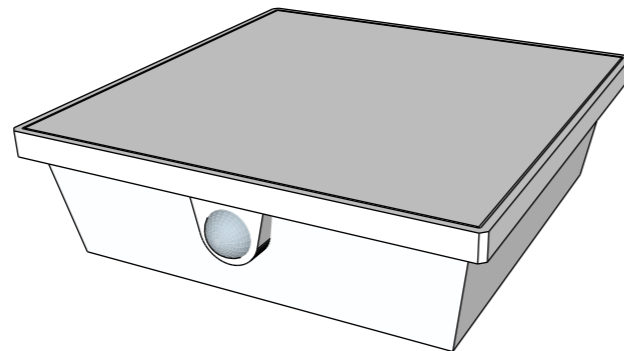

lantern yet solar

Solar wall lamp APS 030

public price : 410 € excl tax

- use :
  highlight a wall, a pillar, ... (South oriented)
- presence detector
- steel structure 15/10°
- satin Acryl or 3 mm glass on demand
- epoxy paint finishing
- dimensions : 245 x 165 x 380 mm

grey charcoal
(RAL 7021)

Corten rust

SOLAR BLOCK

KYBSUN (KYB 010)

- 500 LUMENS
- 10 LED
- 3000° K. / warm white
- power : 3W
- adjustable intensity
- IP 55 waterproof
- recharge : solar or sector
- autonomy : from 5 H. to 200 H.