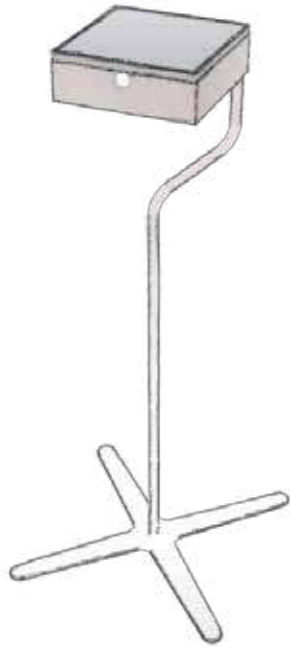

Tee for two

Solar candlestick TEE

public price : 176 € excl tax

- use :
  table lighting
- presence detector
- steel structure
- epoxy paint finishing
- dimensions : 300 x 300 x 500 mm