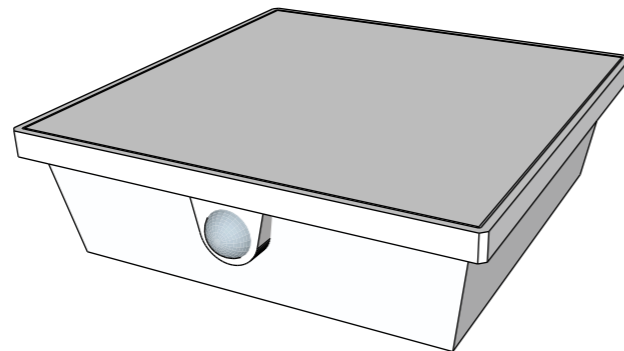

shadow and light

RING

public price : 480 € excl tax

- use :
  lighting an entrance, a terrace, a balcony, ...
- presence detector
- sundial by day
- presence detector
- epoxy paint finishing
- dimensions : 500 x 250 x 125 mm

grey charcoal
(RAL 7021)

Corten rust

**SOLAR BLOCK
KYBSUN (KYB 010)**

- 500 LUMENS
- 10 LED
- 3000° K. / warm white
- power : 3W
- adjustable intensity
- IP 55 waterproof
- recharge : solar or sector
- autonomy : from 5 H. to 200 H.