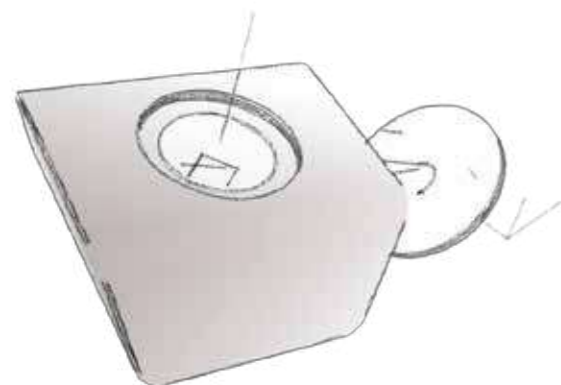

grey charcoal
(RAL 7021)

Corten rust

SOURCE :

1450 LUMENS LED PROJECTOR

- 1450 Lumens
- injected aluminum
- IP65 / IK09
- 230 V
- 10 W LED
- 3000° K / warm white

upside / upside down
Spotlight KOKON

public price : 157 € excl tax