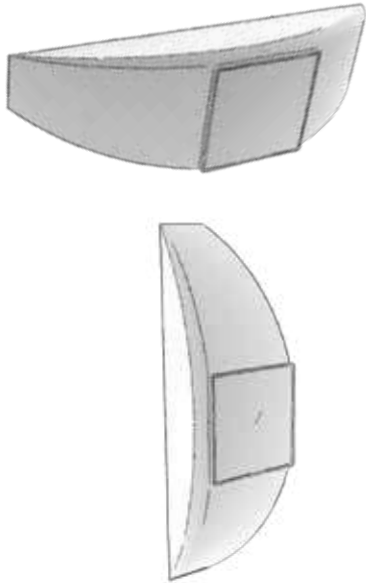

- use :
highlight a wall, a pilar, ...
- steel structure
- epoxy paint finishing
- dimensions : 240 x 100 x 280 mm
- The center of the wall lamp
can be personalized with a luminous marking.

grey charcoal
(RAL 7021)

- 1450 Lumens
- injected aluminum
- IP65 / IK09
- 230 V
- 10 W LED
- 3000° K / warm white

*Solar
collection*

moon shape

Solar wall lamp Trait de lune

public price : 440 € excl tax

2 possible positions

- use :
highlight a wall, an entrance, ...
- presence detector
- steel structure, polyzinc treatment
- diffusing ACRYL satin
- epoxy paint finishing
- dimensions : 450 x 125 x 140 mm