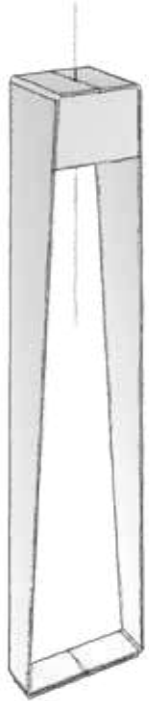

trapeze and light
Pathway light BNL 900

public price : 540 € excl tax

- use :
  markup a path, a car park, ...
- steel structure 4 mm
- polyzinc treatment
- epoxy paint finishing
- dimensions : 125 x 185 x 900 mm