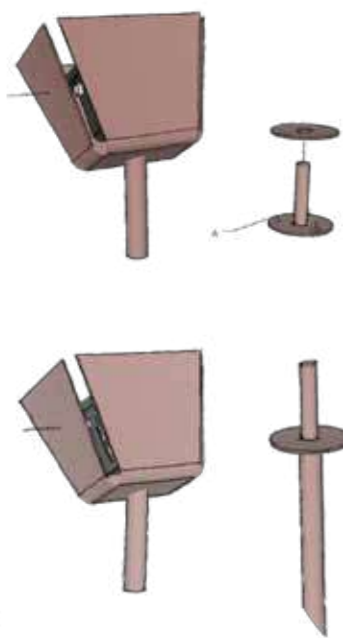

cinema ...

Spotlight SP 011

public price : 170 € excl tax

- use :
  highlight a path, a wall, a pillar, ...
- finned spotlight
- steel structure
- epoxy paint finishing
- dimensions : 140 x 106 x 120 mm (off tube)