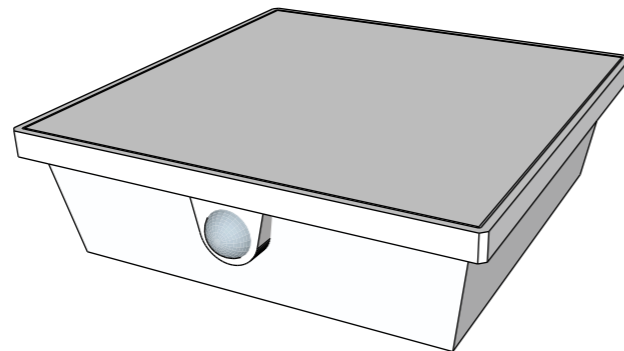

moon shape

Solar wall lamp Trait de lune

public price : 440 € excl tax

- use :
  highlight a wall, an entrance, ...
- presence detector
- steel structure, polyzinc treatment
- diffusing ACRYL satin
- epoxy paint finishing
- dimensions : 450 x 125 x 140 mm

SOLAR BLOCK

KYBSUN (KYB 010)

- 500 LUMENS
- 10 LED
- 3000° K. / warm white
- power : 3W
- adjustable intensity
- IP 55 waterproof
- recharge : solar or sector
- autonomy : from 5 H. to 200 H.