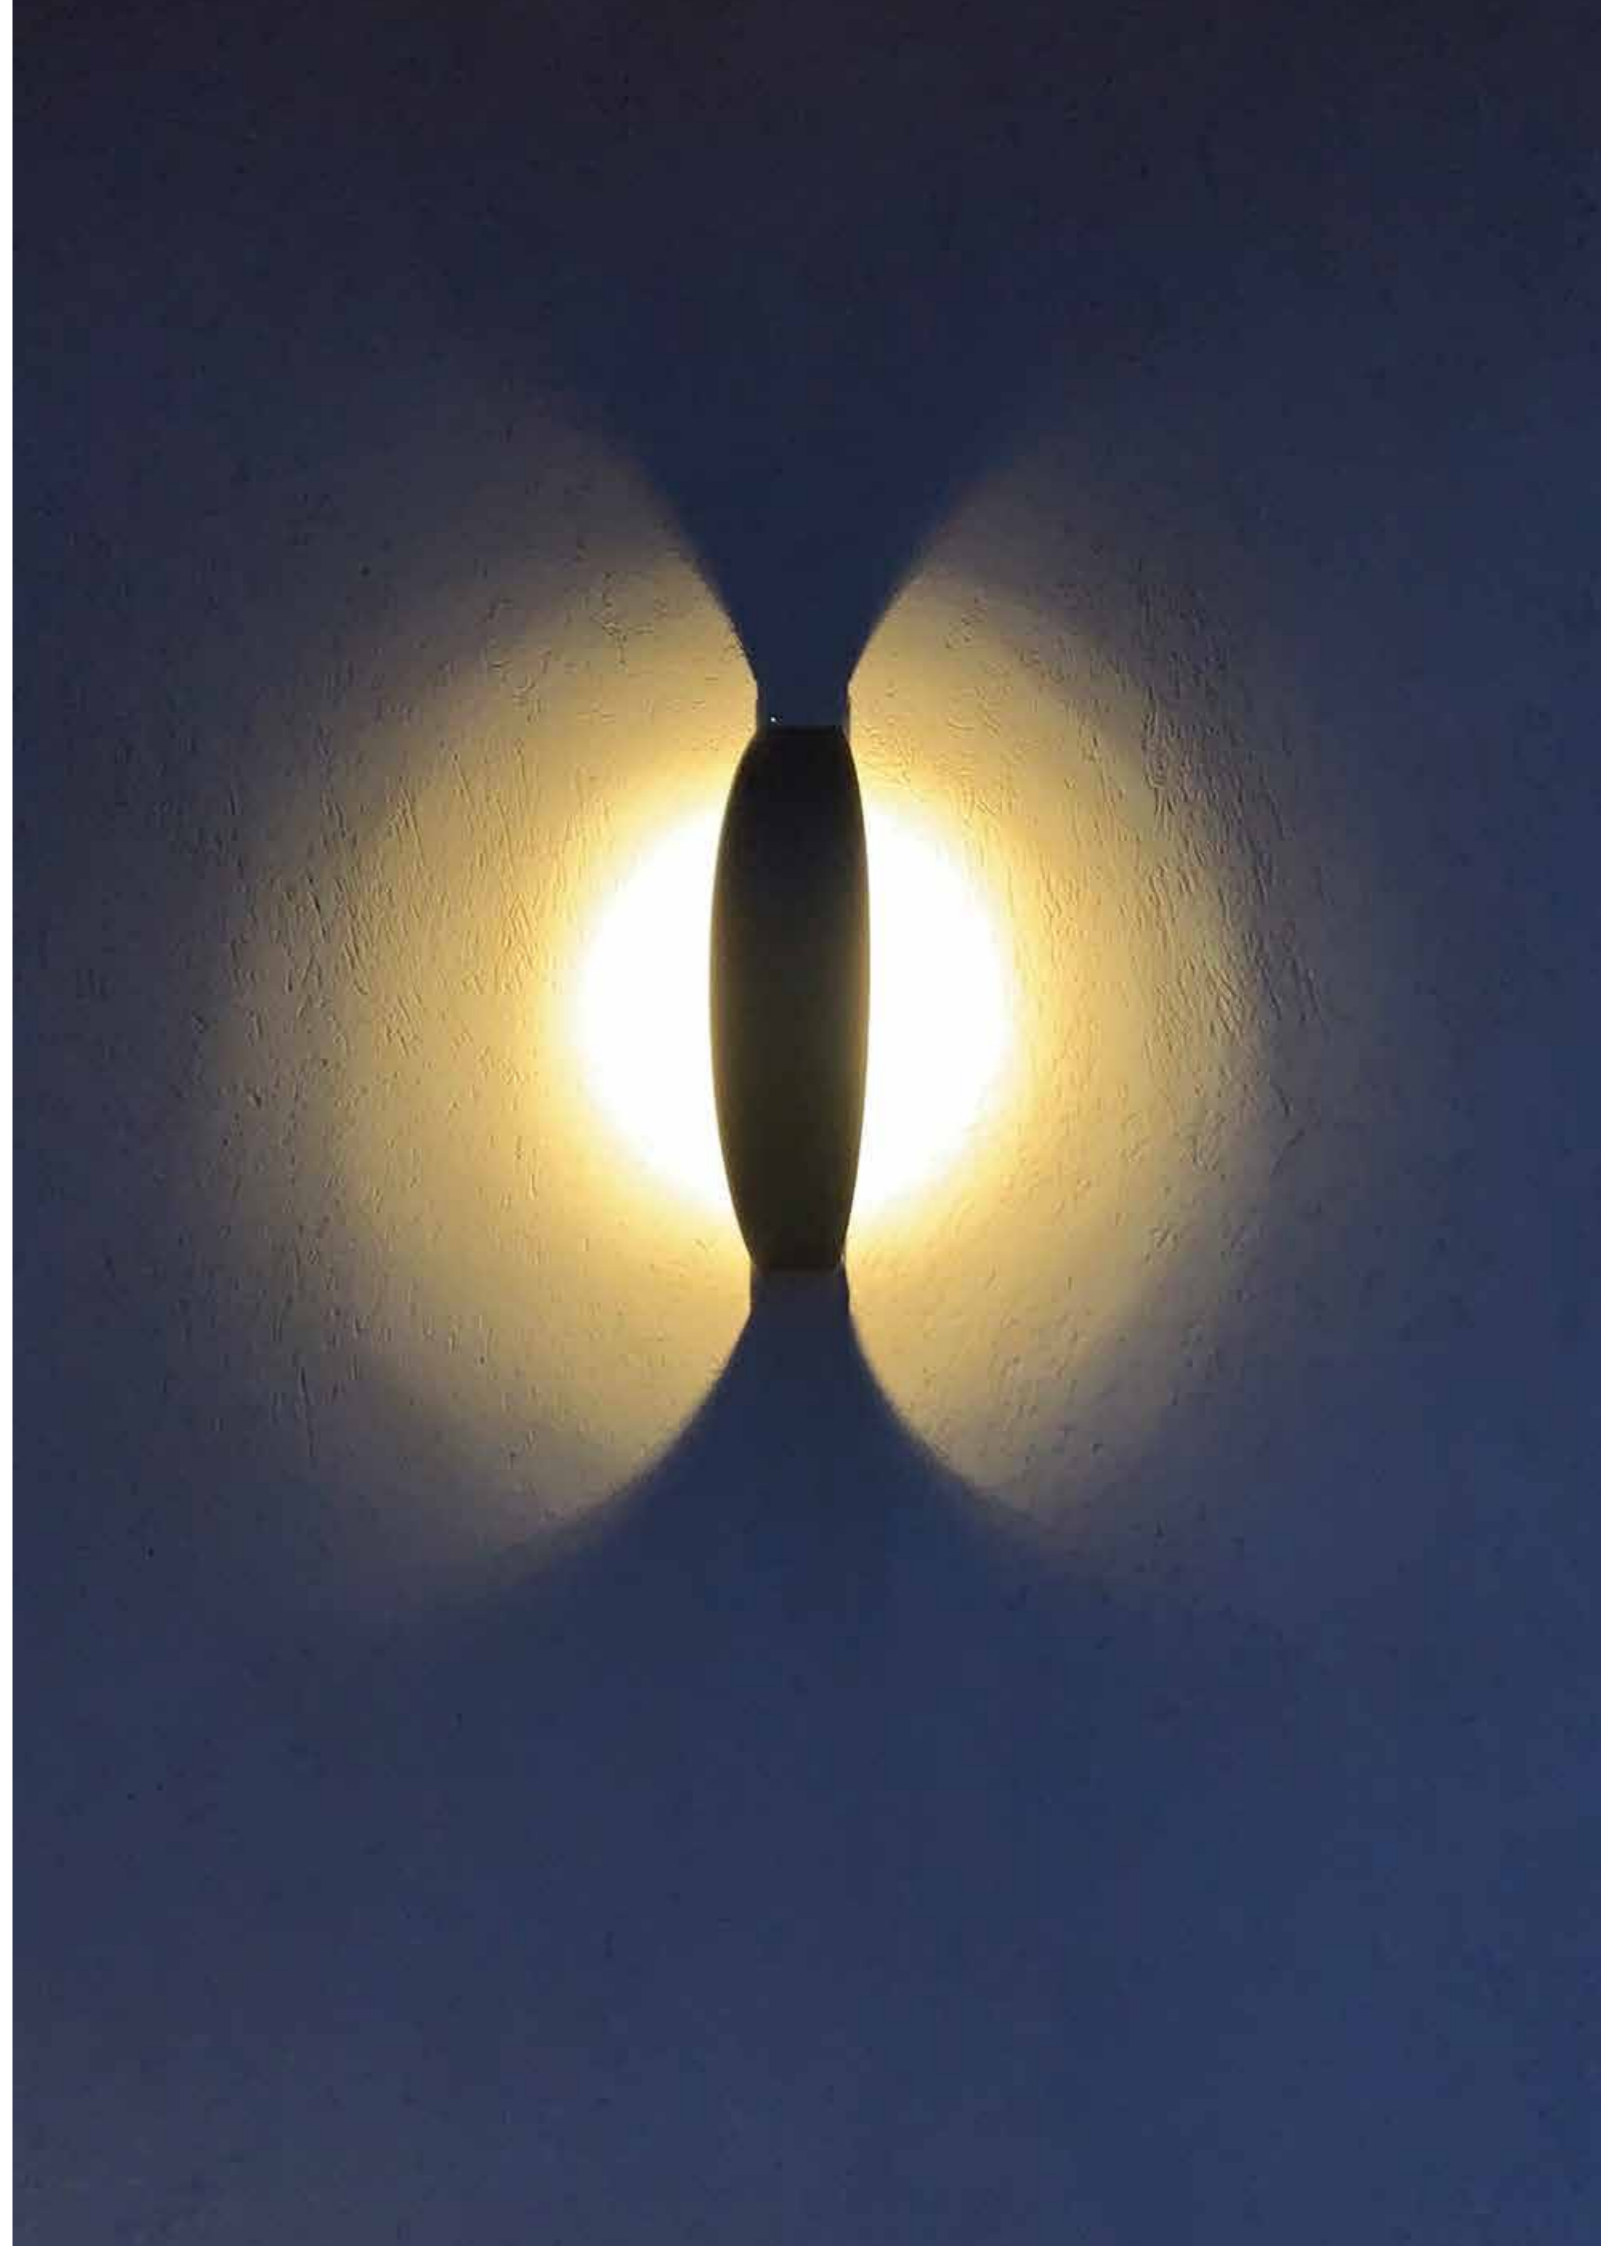

SOURCE :

1450 LUMENS LED PROJECTOR

- 1450 Lumens
- injected aluminum
- IP65 / IK09
- 230 V
- 10 W LED
- 3000° K / warm white