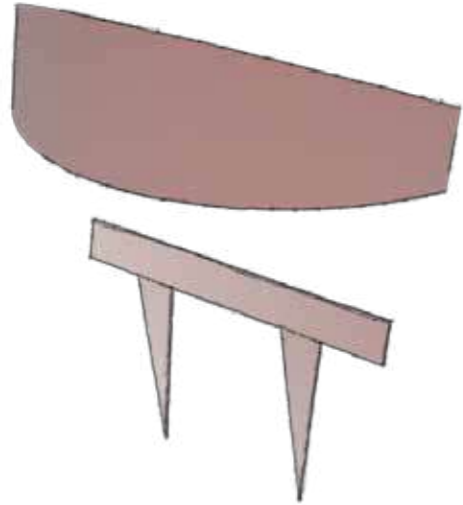

10W LED

moon shape

Spotlight Trait de lune

public price : 420 € excl tax

· use :
lighting of trees, plants, facades, pillars

- steel structure, polyzinc treatment
- diffusing ACRYL satin
- epoxy paint finishing
- dimensions : 450 x 125 x 140 mm