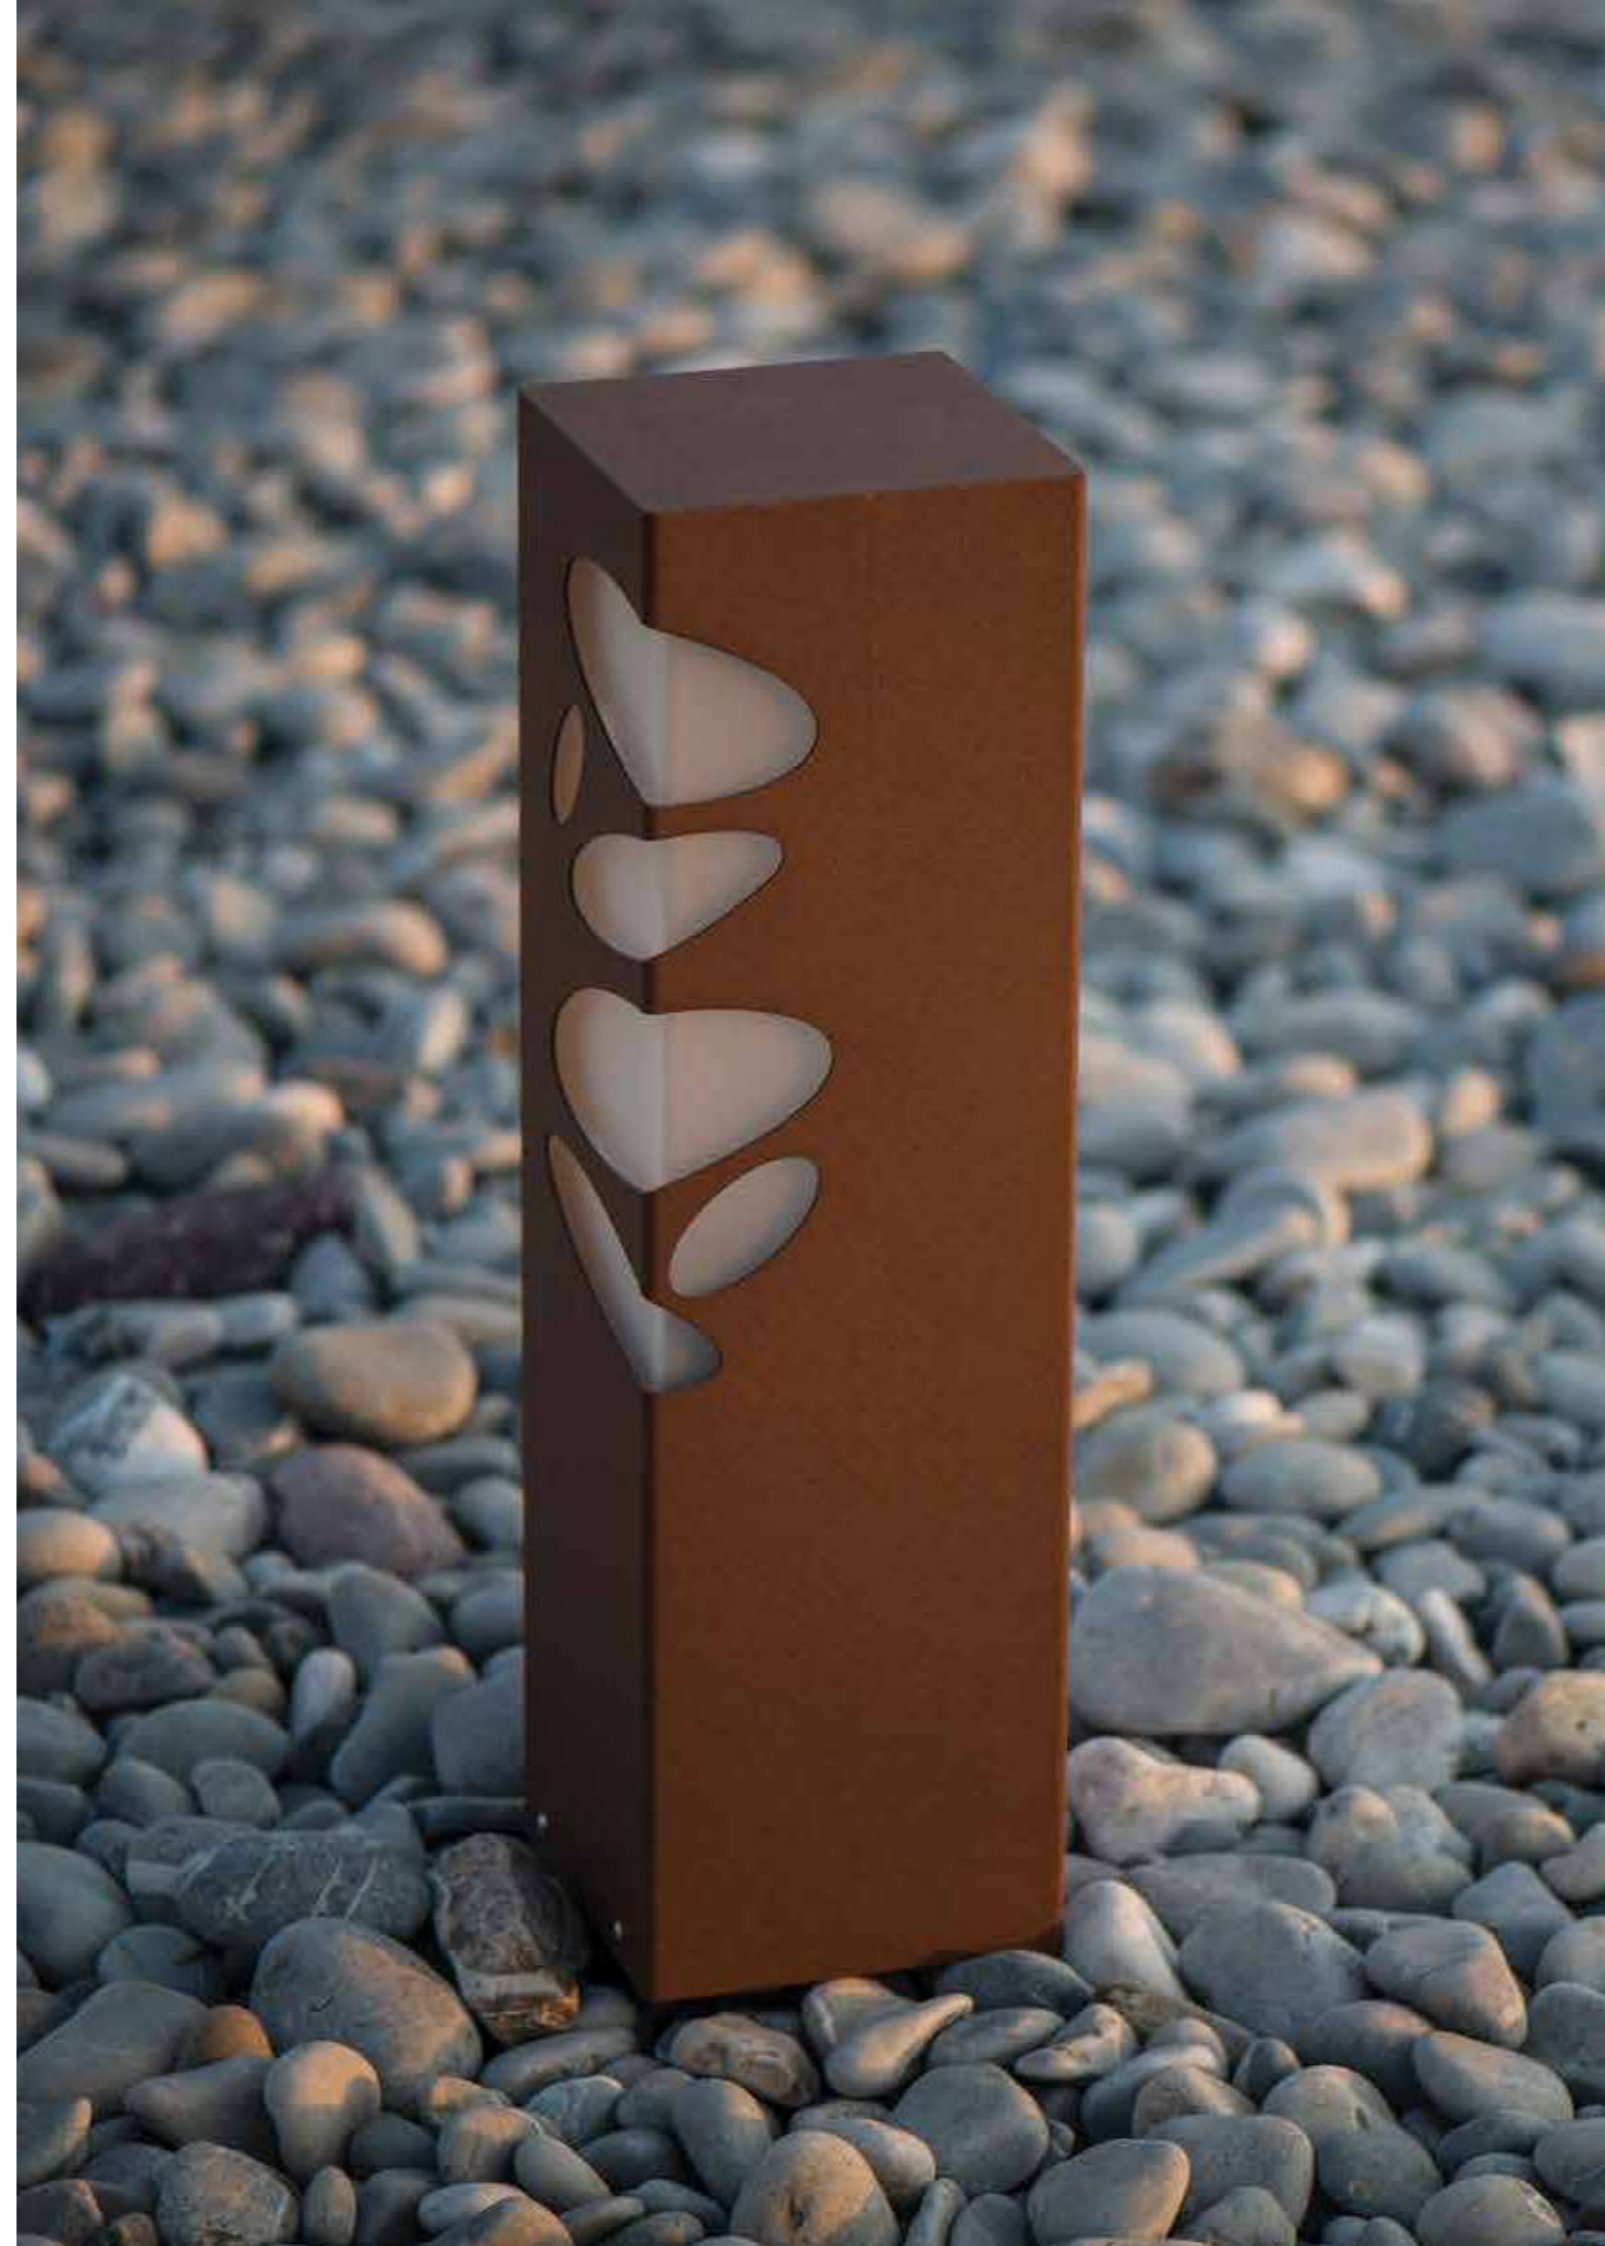

SOURCE :

1450 LUMENS LED PROJECTOR

- 1450 Lumens
- injected aluminum
- IP65 / IK09
- 230 V
- 10 W LED
- 3000° K / warm white