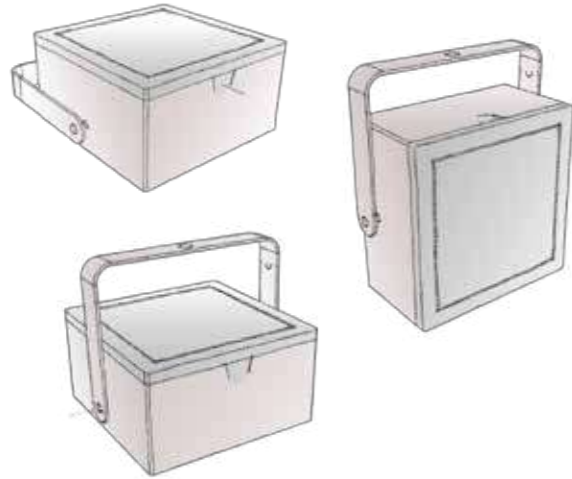

to carry, to suspend, to mount

LYXY

public price : 154 € excl tax

- use :
 - * lantern
 - * wall lamp, highlight a wall (South oriented)
 - * suspension, highlight tables, trees, ...
- presence detector
- steel structure 15/10° / polycarbonate diffuser
- epoxy paint finishing
- dimensions : 125 x 125 x 125 mm