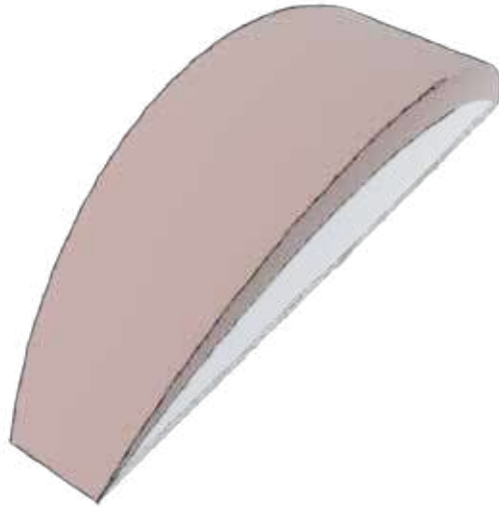

10W LED

moon shape

Pathway light Trait de lune

public price : 420 € excl tax