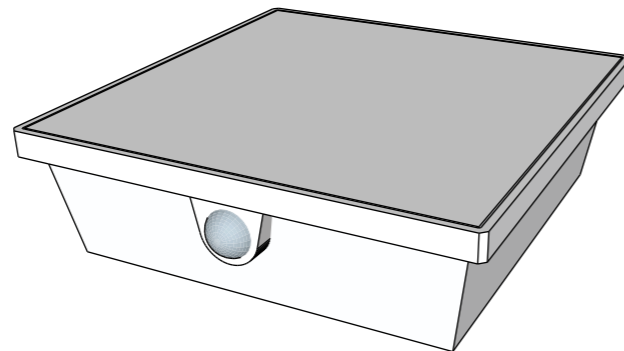

solar pebble

Solar pathway light BNS 011

public price : 350 € excl tax

- use :
  markup a path, a car park, a terrace, ...
- presence detector
- Acryl satin diffuser 2 mm
- epoxy paint finishing
- dimensions : 125 x 125 x 400 mm

grey charcoal
(RAL 7021)

Corten rust

SOLAR BLOCK

KYBSUN (KYB 010)

- 500 LUMENS
- 10 LED
- 3000° K. / warm white
- power : 3W
- adjustable intensity
- IP 55 waterproof
- recharge : solar or sector
- autonomy : from 5 H. to 200 H.