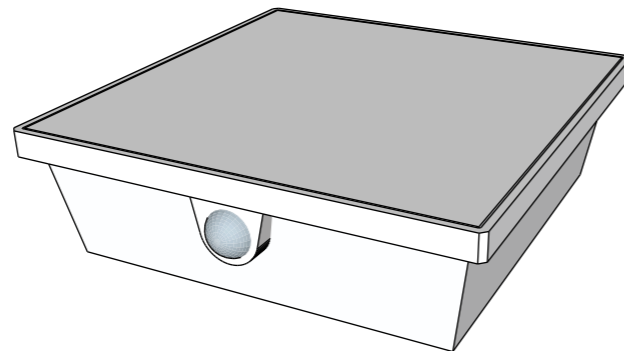

creepage

Solar pathway light BTS 400

public price : 290 € excl tax

- use :
  markup a path, a car park, ...
- presence detector
- steel structure 4 mm
- epoxy paint finishing
- dimensions : 125 x 185 x 400 mm

grey charcoal
(RAL 7021)

Corten rust

SOLAR BLOCK KYBSUN (KYB 010)

- 500 LUMENS
- 10 LED
- 3000° K. / warm white
- power : 3W
- adjustable intensity
- IP 55 waterproof
- recharge : solar or sector
- autonomy : from 5 H. to 200 H.