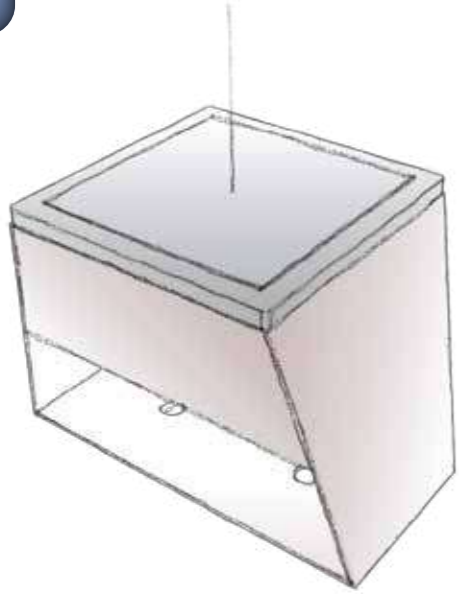

ground effect

Solar pathway light BTS 125

public price : 194 € excl tax