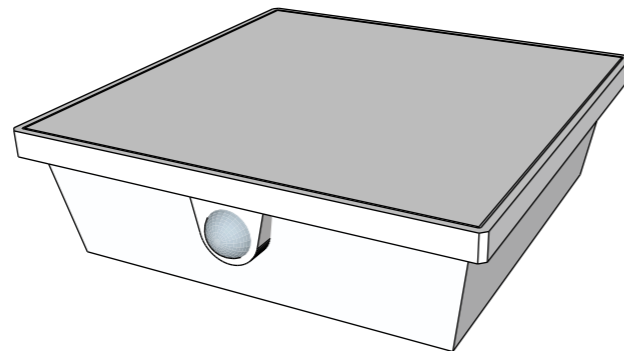

SOLAR

sky is the limit

Solar pathway light TEE XL

public price : 188 € excl tax

- use :
  markup a path, a garden, ...
- presence detector
- steel structure
- epoxy paint finishing
- dimensions : 125 x 125 x 1950 mm

grey charcoal
(RAL 7021)

Corten rust

SOLAR BLOCK KYBSUN (KYB 010)

- 500 LUMENS
- 10 LED
- 3000° K. / warm white
- power : 3W
- adjustable intensity
- IP 55 waterproof
- recharge : solar or sector
- autonomy : from 5 H. to 200 H.