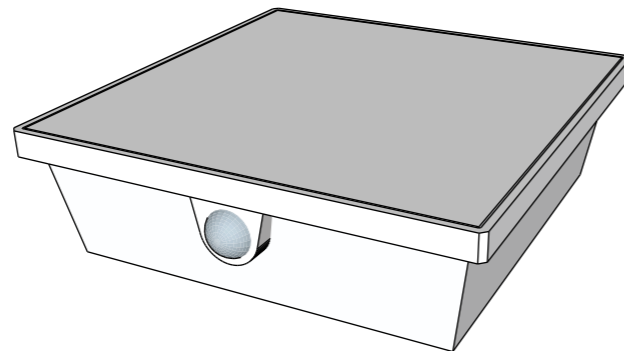

intense Black and warm White

Solar lantern LAS noire

public price : 490 € excl tax

· use :
lanterns, terraces decoration, patios, lawns, ...

- presence detector
- epoxy paint finishing
- steel structure 15/10° mm
- Acryl satin or glass on demand
- dimensions : 245 x 245 x 495 mm

grey charcoal
(RAL 7021)

Corten rust

SOLAR BLOCK

KYBSUN (KYB 010)

- 500 LUMENS
- 10 LED
- 3000° K. / warm white
- power : 3W
- adjustable intensity
- IP 55 waterproof
- recharge : solar or sector
- autonomy : from 5 H. to 200 H.