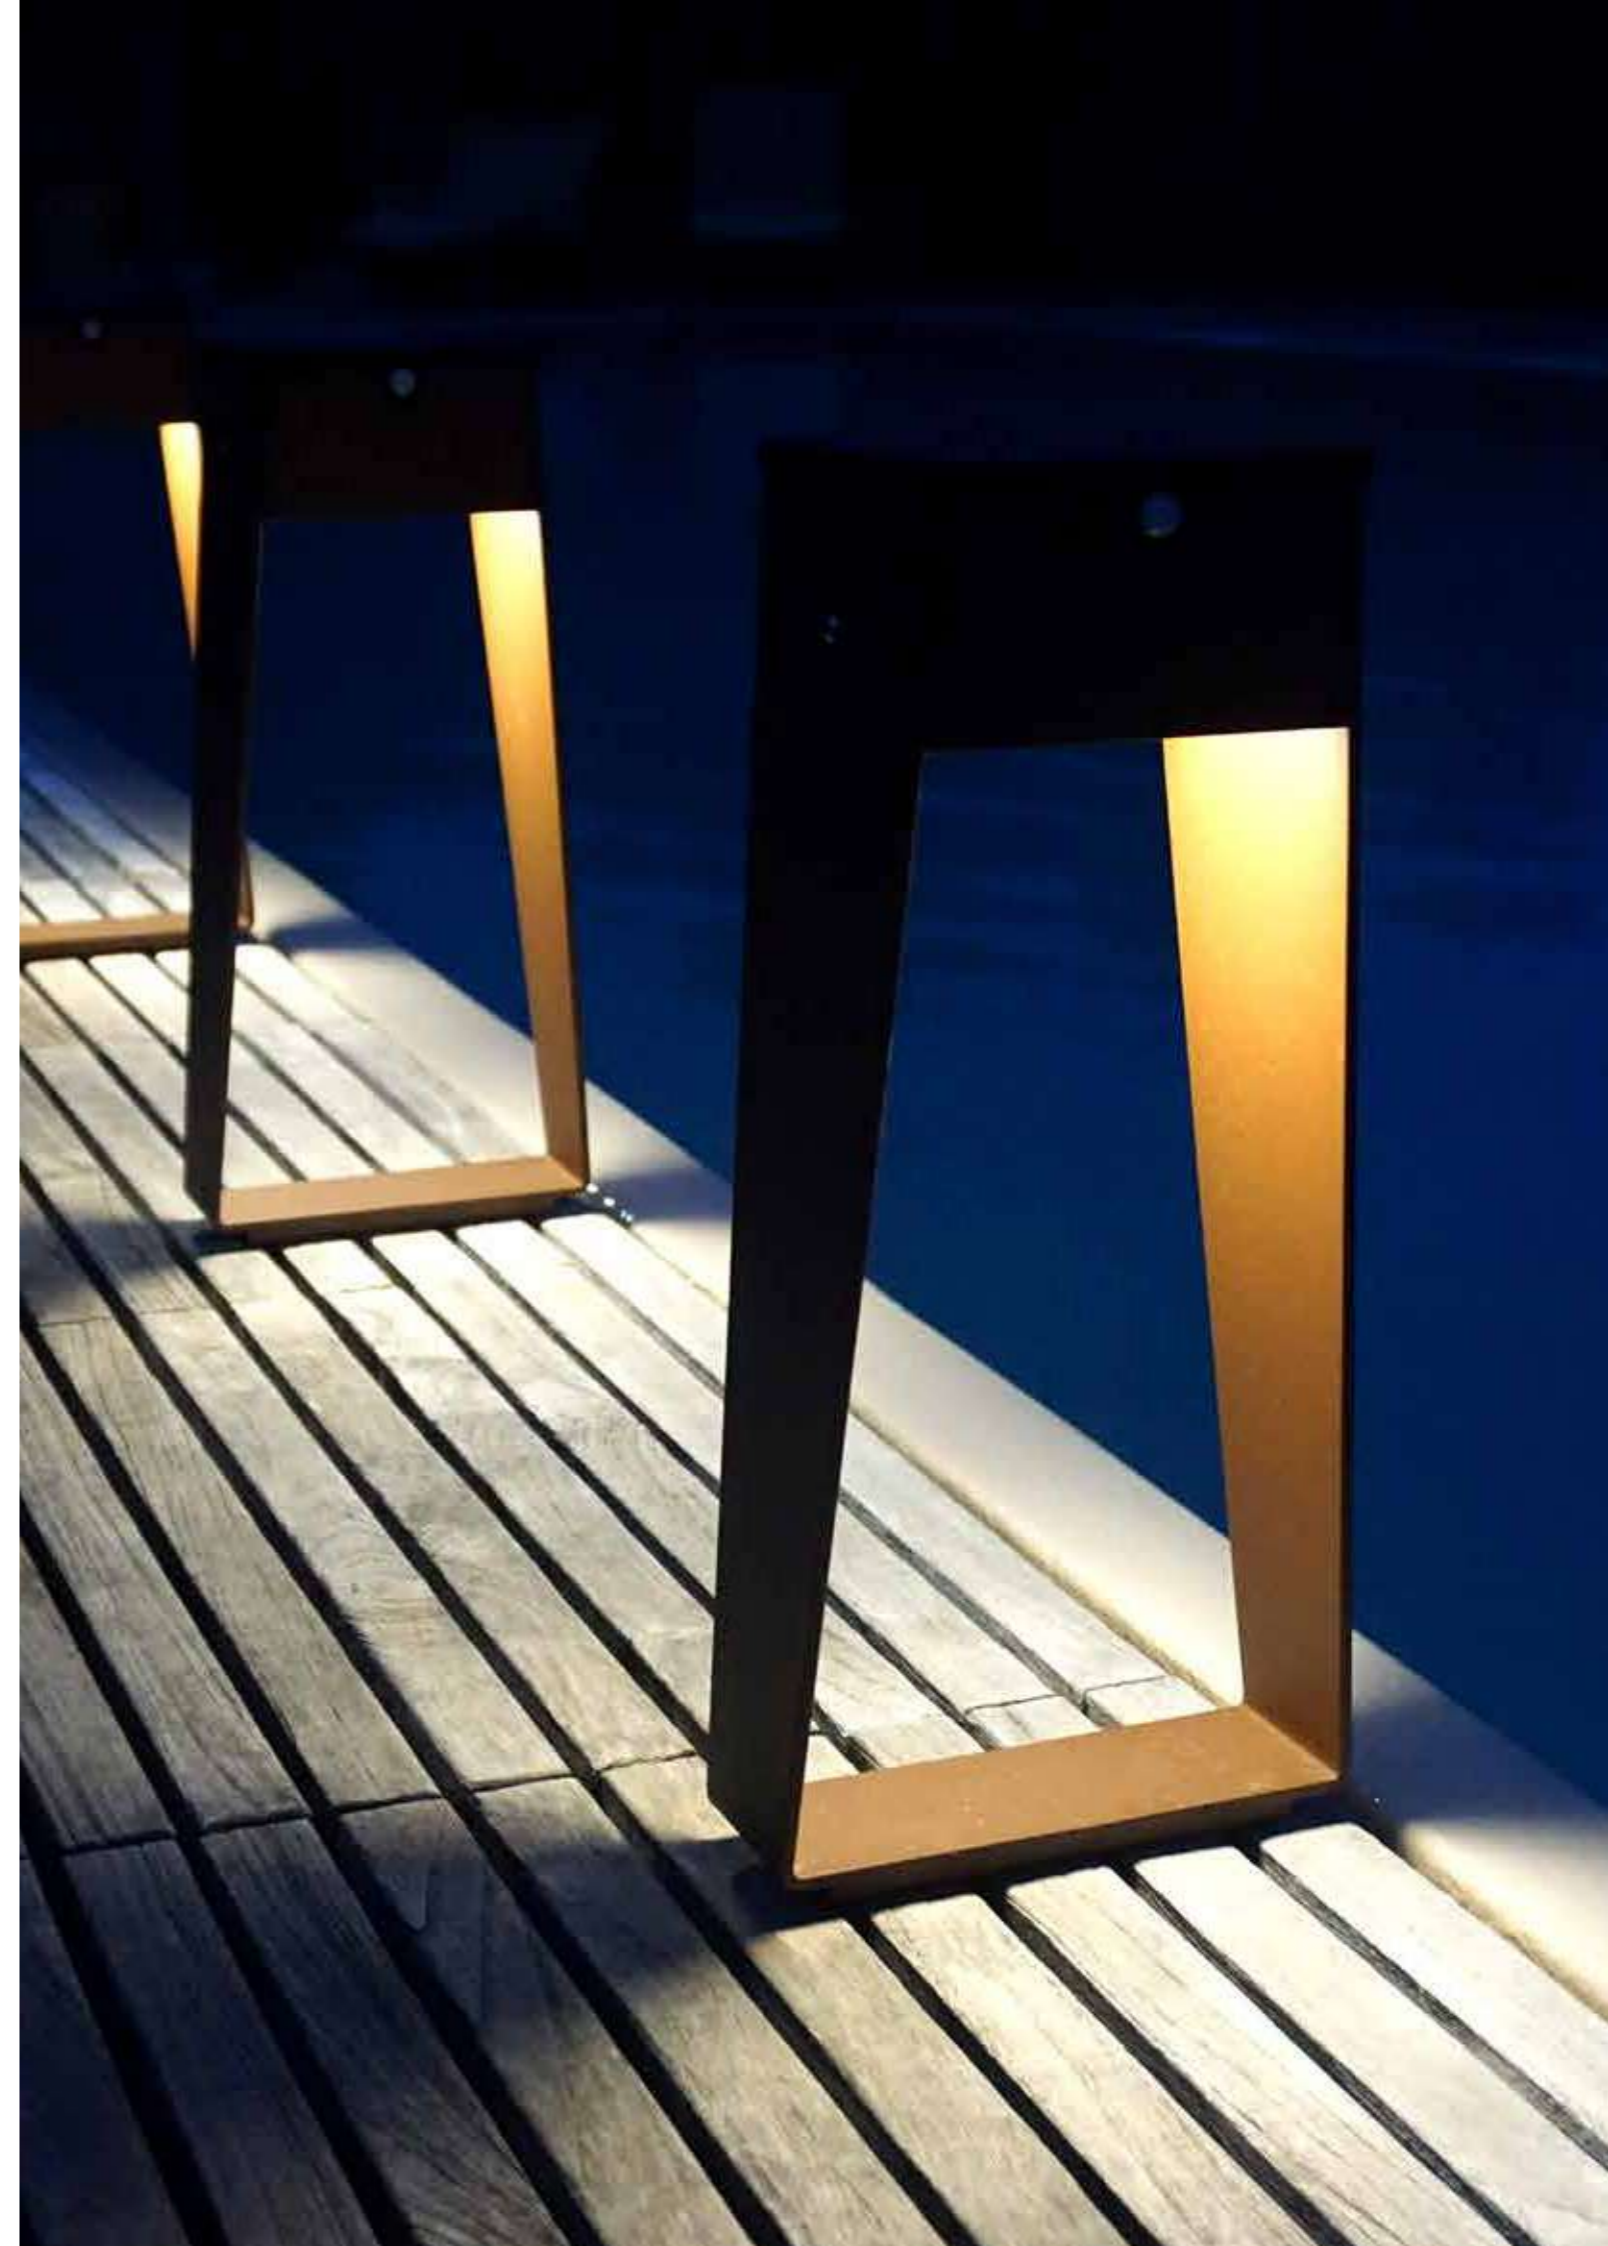

*perspective***Solar pathway light BTS 900**

public price : 340 € excl tax

- use :
markup a path, a car park, ...
- presence detector
- steel structure 4 mm
- epoxy paint finishing
- dimensions : 125 x 185 x 900 mm