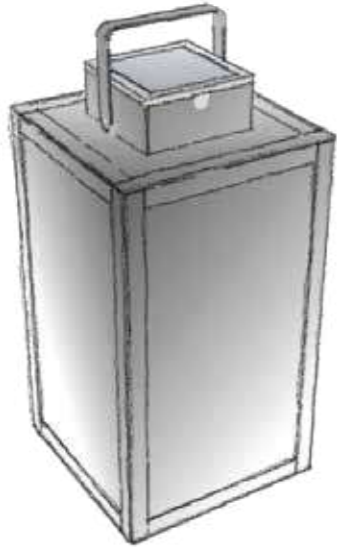

intense Black and warm White

Solar lantern LAS noire

public price : 490 € excl tax

· use :
lanterns, terraces decoration, patios, lawns, ...

- presence detector
- epoxy paint finishing
- steel structure 15/10° mm
- Acryl satin or glass on demand
- dimensions : 245 x 245 x 495 mm