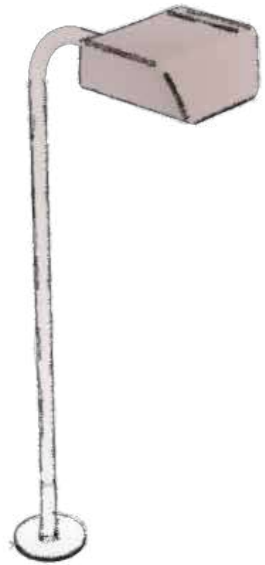

- 1450 Lumens
- injected aluminum
- IP65 / IK09
- 230 V
- 10 W LED
- 3000° K / warm white

10W LED

candelabra effect

Pathway light KOKON

public price : 186 € excl tax

· use :
highlight a path, a garden, ...