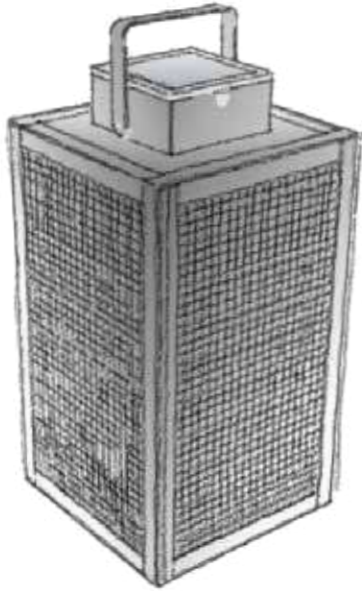

grey charcoal
(RAL 7021)

Corten rust

SOLAR BLOCK

KYBSUN (KYB 010)

- 500 LUMENS
- 10 LED
- 3000° K. / warm white
- power : 3W
- adjustable intensity
- IP 55 waterproof
- recharge : solar or sector
- autonomy : from 5 H. to 200 H.

... drop shadows

Solar lantern LAS 500 frame

public price : 490 € excl tax

· use :
lanterns, terraces decoration, patios, lawns, ...

- presence detector
- epoxy paint finishing
- steel structure
- dimensions : 245 x 245 x 495 mm