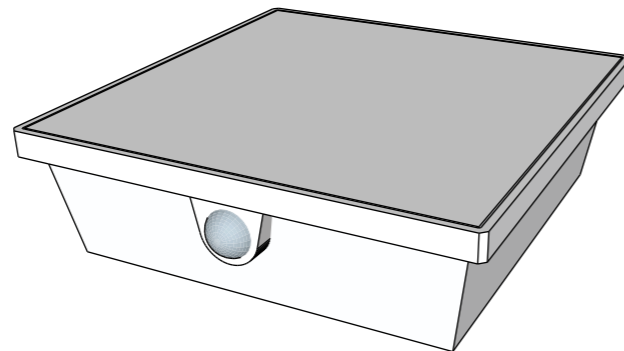

XL spirit

Solar lantern LAS 900

public price : 570 € excl tax

· use :
lanterns, terraces decoration, patios, lawns, ...

- presence detector
- epoxy paint finishing
- steel structure 15/10° mm
- Acryl satin or glass on demand
- dimensions : 245 x 245 x 895 mm

grey charcoal
(RAL 7021)

Corten rust

SOLAR BLOCK KYBSUN (KYB 010)

- 500 LUMENS
- 10 LED
- 3000° K. / warm white
- power : 3W
- adjustable intensity
- IP 55 waterproof
- recharge : solar or sector
- autonomy : from 5 H. to 200 H.