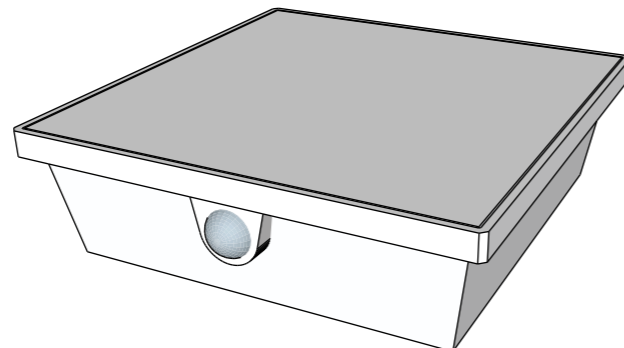

solar accent

Solar pathway light TEE round base

public price : 193 € excl tax

· use :
markup a path, a garden, ...

- presence detector
- steel structure
- epoxy paint finishing
- dimensions : 125 x 125 x 500 mm

grey charcoal
(RAL 7021)

Corten rust

**SOLAR BLOCK
KYBSUN (KYB 010)**

- 500 LUMENS
- 10 LED
- 3000° K. / warm white
- power : 3W
- adjustable intensity
- IP 55 waterproof
- recharge : solar or sector
- autonomy : from 5 H. to 200 H.