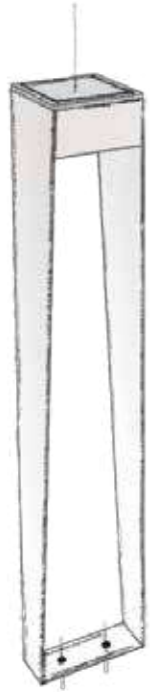

perspective

Solar pathway light BTS 900

public price : 340 € excl tax

- use :
  markup a path, a car park, ...
- presence detector
- steel structure 4 mm
- epoxy paint finishing
- dimensions : 125 x 185 x 900 mm