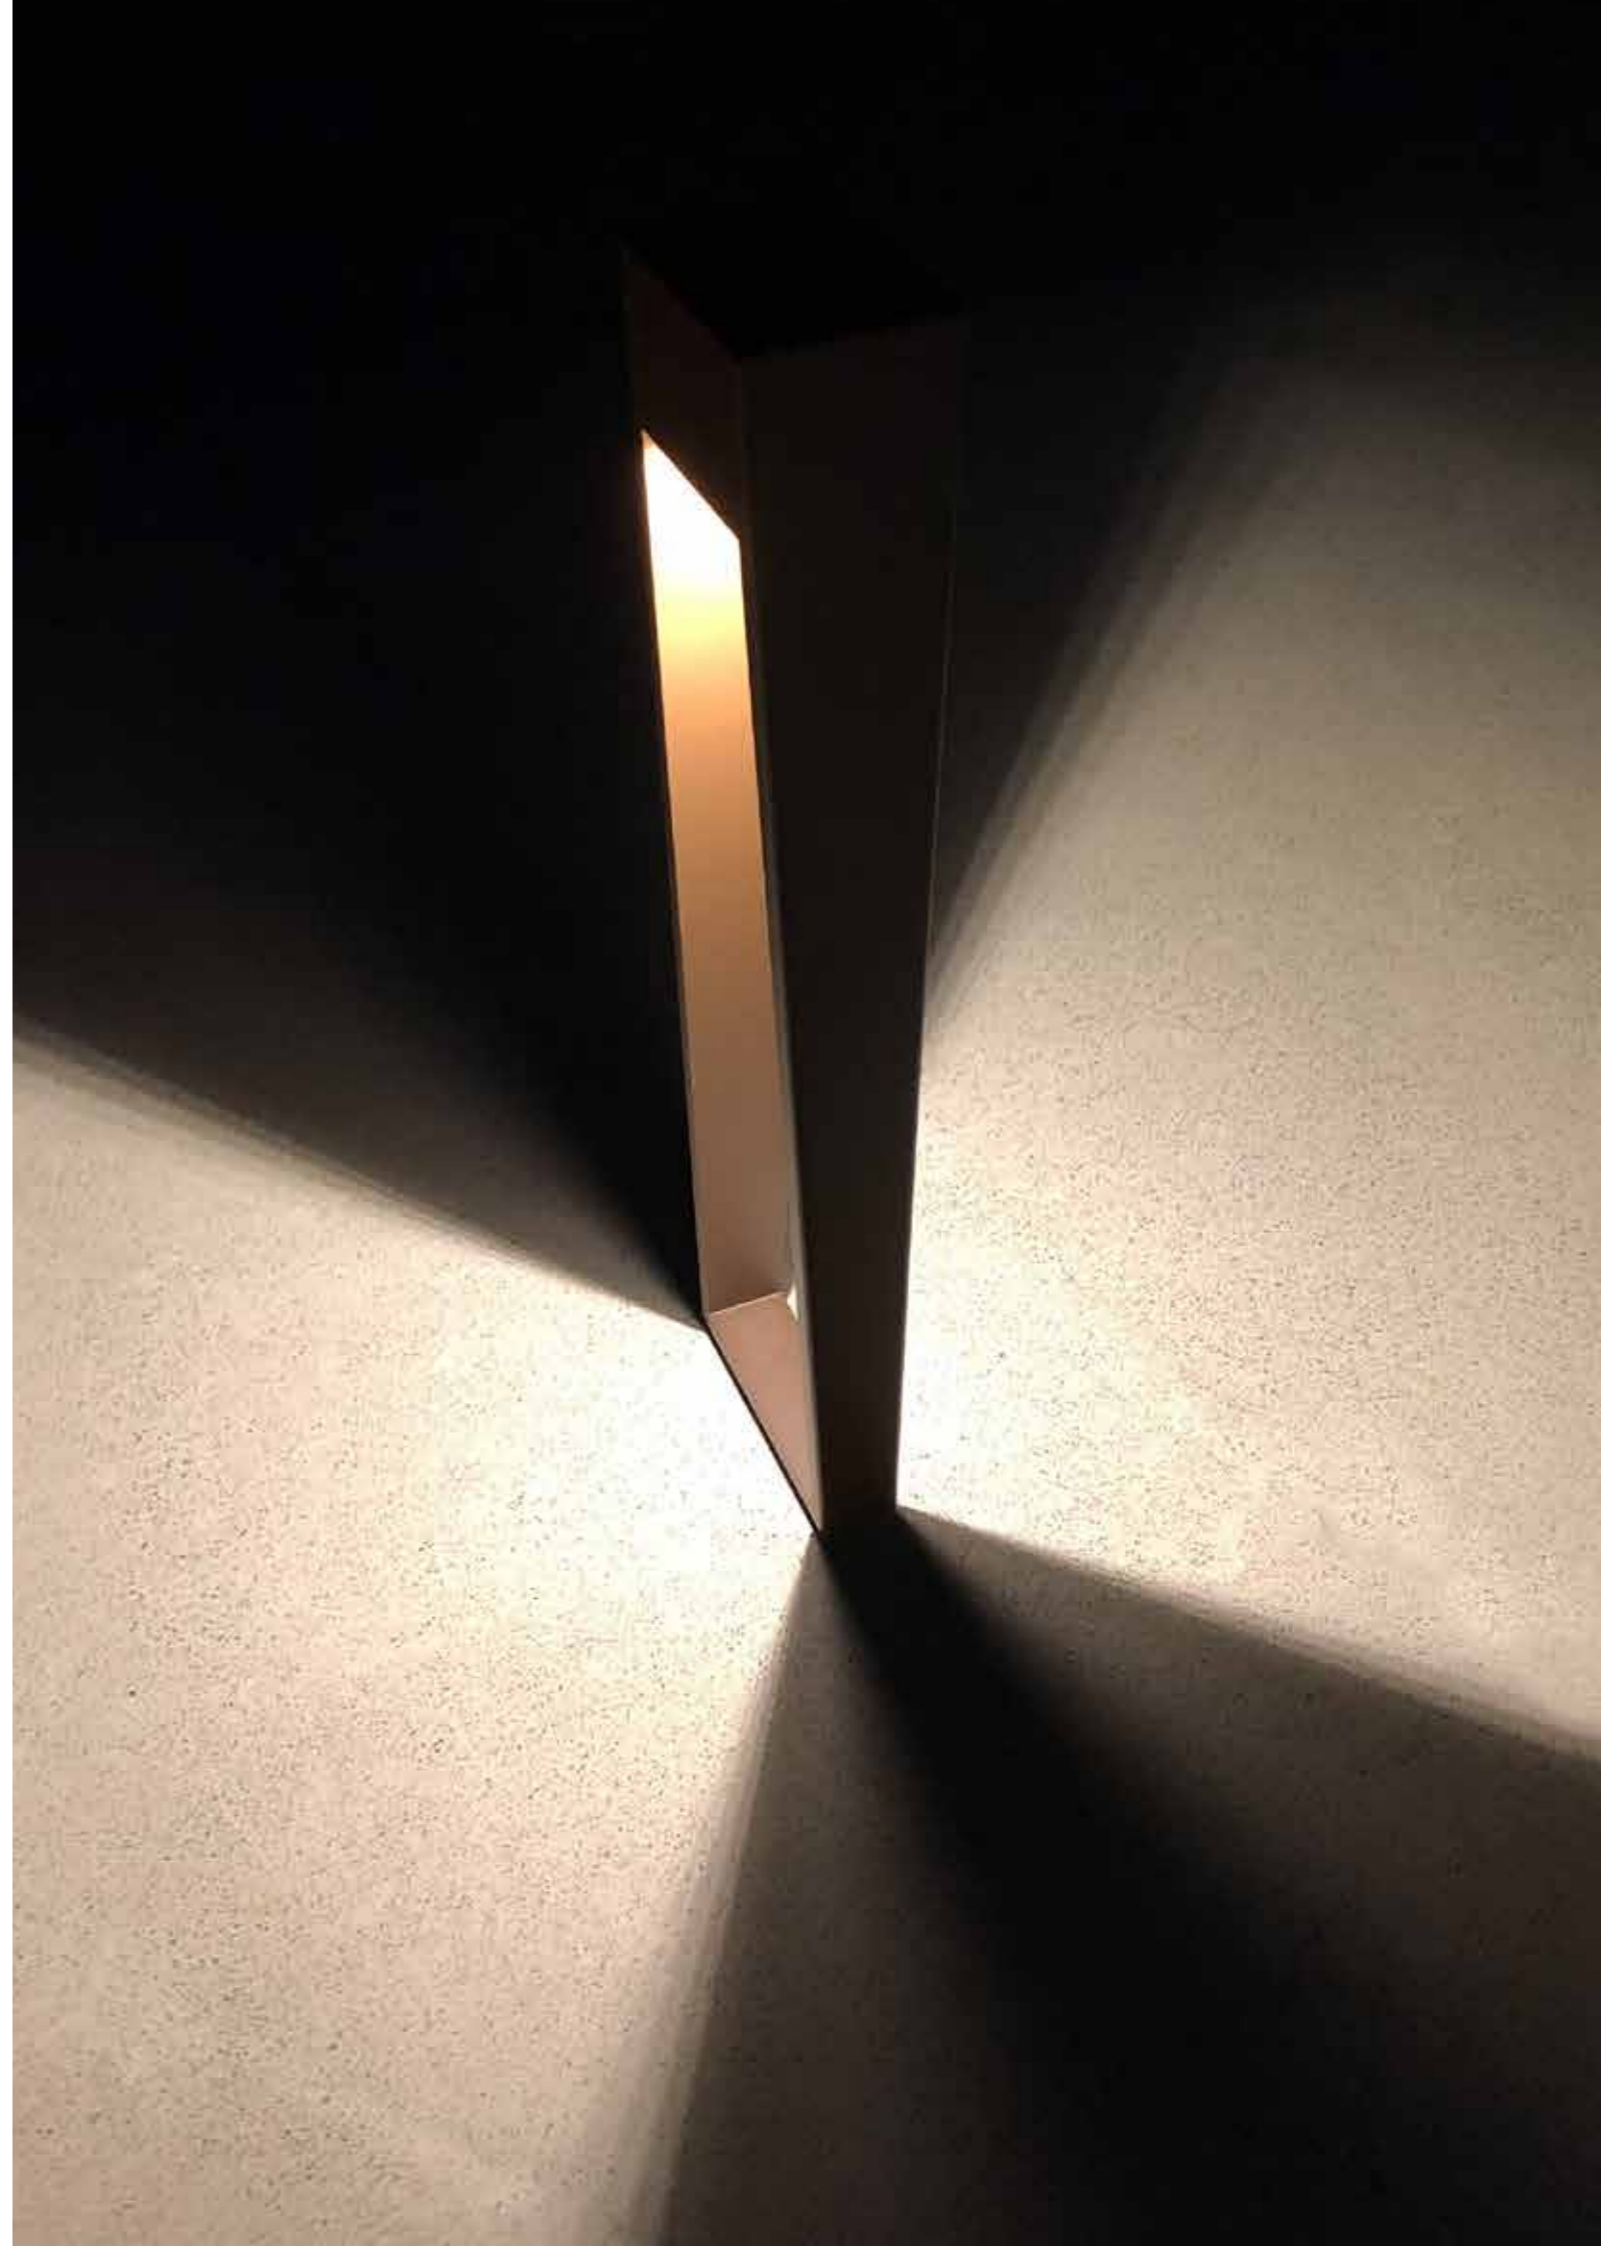

SOURCE :
1450 LUMENS LED PROJECTOR

- 1450 Lumens
- injected aluminum
- IP65 / IK09
- 230 V
- 10 W LED
- 3000° K / warm white