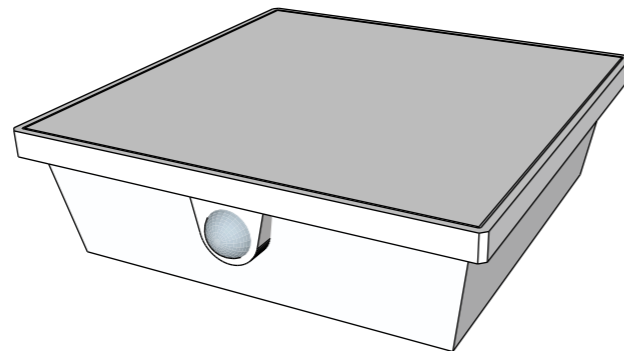

perspective

Solar pathway light BTS 900

public price : 340 € excl tax

- use :
  markup a path, a car park, ...
- presence detector
- steel structure 4 mm
- epoxy paint finishing
- dimensions : 125 x 185 x 900 mm

grey charcoal
(RAL 7021)

Corten rust

SOLAR BLOCK

KYBSUN (KYB 010)

- 500 LUMENS
- 10 LED
- 3000° K. / warm white
- power : 3W
- adjustable intensity
- IP 55 waterproof
- recharge : solar or sector
- autonomy : from 5 H. to 200 H.