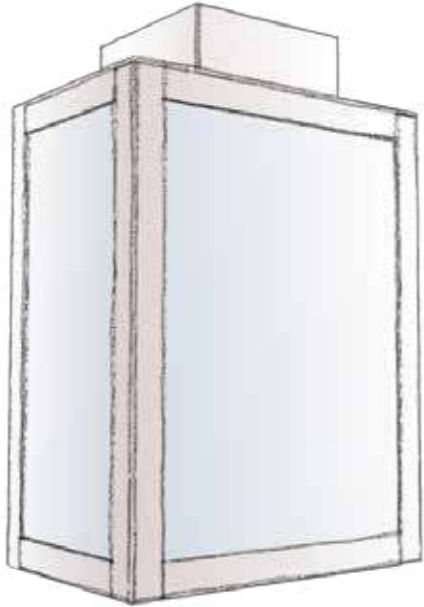

- 1450 Lumens
- injected aluminum
- IP65 / IK09
- 230 V
- 10 W LED
- 3000° K / warm white

10W LED

like a semaphore

Wall lamp AP 011

public price : 290 € excl tax

- use :
highlight a wall, a pillar, ...
- steel structure / polycarbonate diffuser
- epoxy paint finishing
- dimensions : 140 x 110 x 420 mm

- use :
highlight a wall, a pilar, ...
- steel structure
- epoxy paint finishing
- dimensions : 240 x 100 x 280 mm
- The center of the wall lamp
can be personalized with a luminous marking.

grey charcoal
(RAL 7021)

Corten rust

SOURCE :
1450 LUMENS LED PROJECTOR

- 1450 Lumens
- injected aluminum
- IP65 / IK09
- 230 V
- 10 W LED
- 3000° K / warm white

luminous groove
Wall lamp AP 015

public price : 250 € excl tax

- use :
highlight a wall, a pilar, ...
- steel structure
- epoxy paint finishing
- dimensions : 240 x 100 x 280 mm
- The center of the wall lamp can be personalized with a luminous marking.

grey charcoal
(RAL 7021)

Corten rust

SOURCE :
1450 LUMENS LED PROJECTOR

- 1450 Lumens
- injected aluminum
- IP65 / IK09
- 230 V
- 10 W LED
- 3000° K / warm white

classic lantern
Wall lamp AP 030

public price : 480 € excl tax