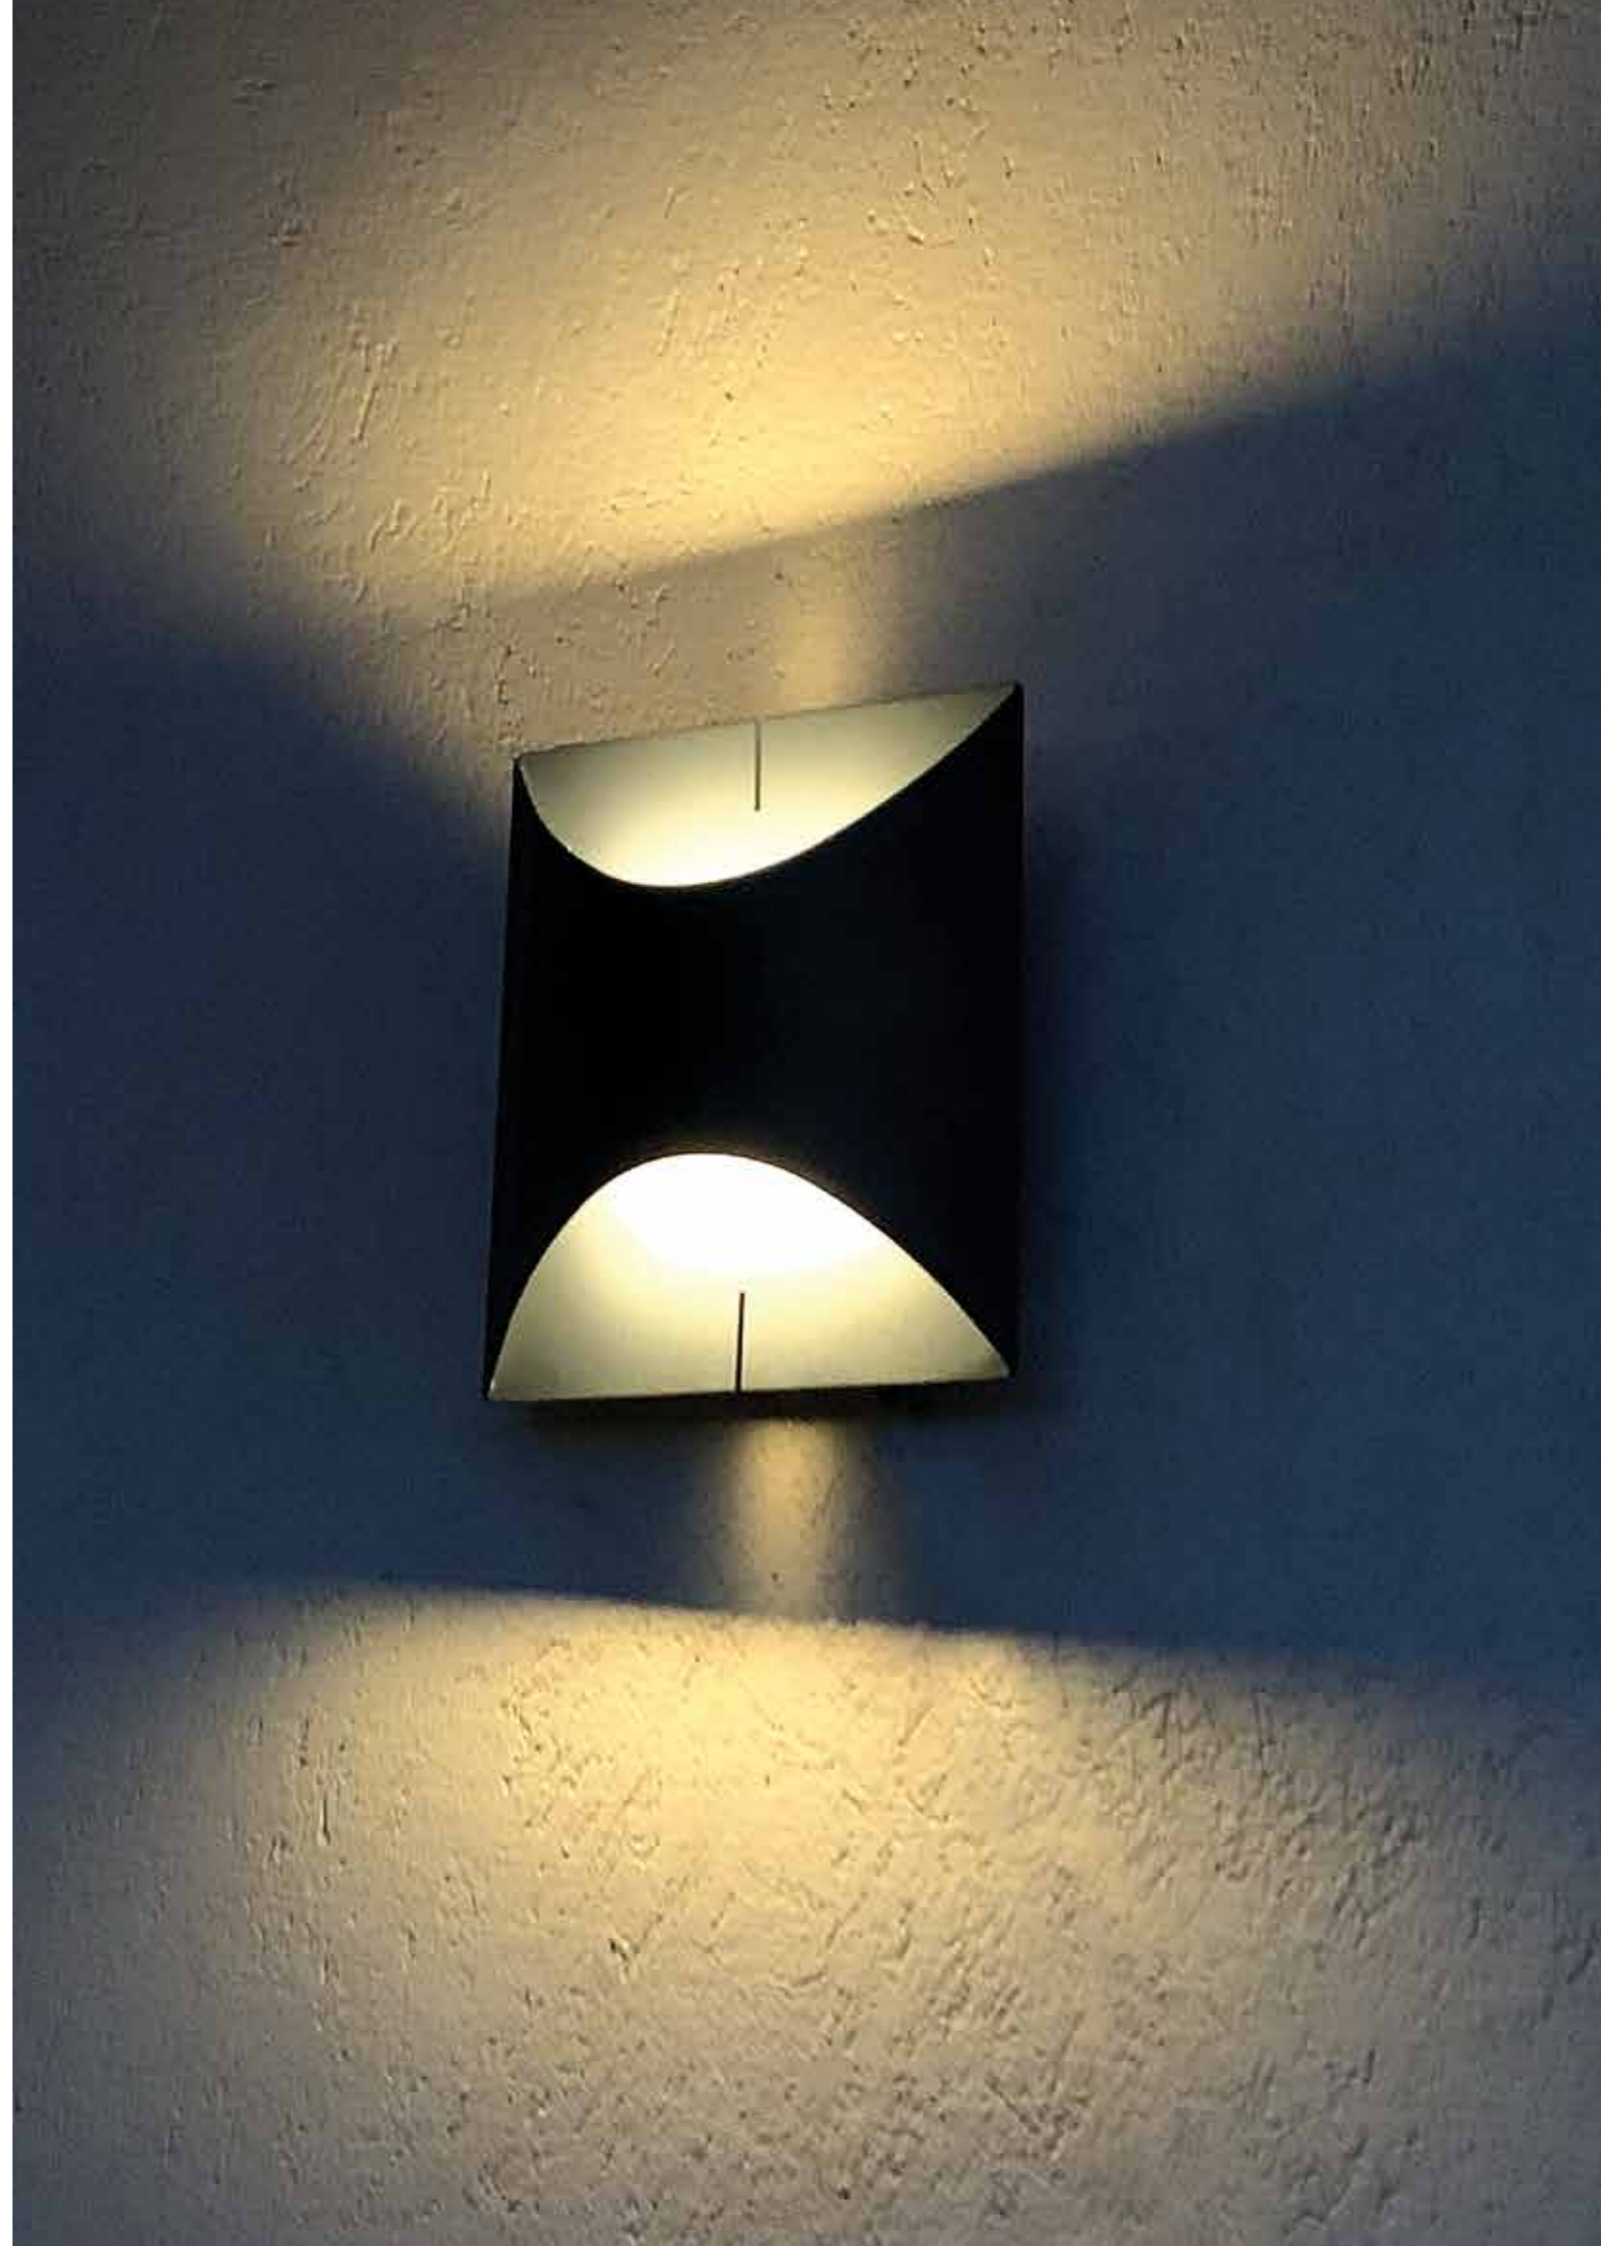

SOURCE :
1450 LUMENS LED PROJECTOR

- 1450 Lumens
- injected aluminum
- IP65 / IK09
- 230 V
- 10 W LED
- 3000° K / warm white