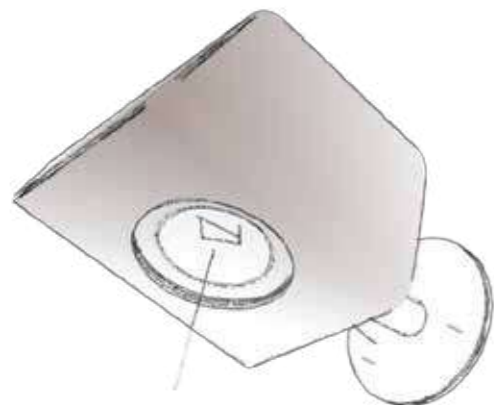

SOURCE :

1450 LUMENS LED PROJECTOR

- 1450 Lumens
- injected aluminum
- IP65 / IK09
- 230 V
- 10 W LED
- 3000° K / warm white

10W LED

compact

Wall lamp KOKON

public price : 157 € excl tax

- use :
highlight a wall, a terrace
- steel structure
- epoxy paint finishing
- dimensions : 185 x 125 x 76 mm