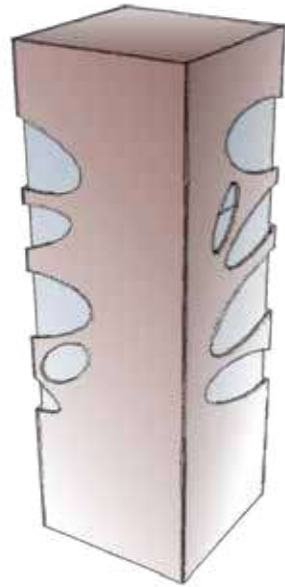

SOURCE :**1450 LUMENS LED PROJECTOR**

- 1450 Lumens
- injected aluminum
- IP65 / IK09
- 230 V
- 10 W LED
- 3000° K / warm white

nested curves

Pathway light BN 011

public price : 360 € excl tax

- use :
markup a path, a lawn, massifs, ...
- pebble pattern
- steel structure / polycarbonate diffuser
- epoxy paint finishing
- dimensions : 140 x 140 x 490 mm