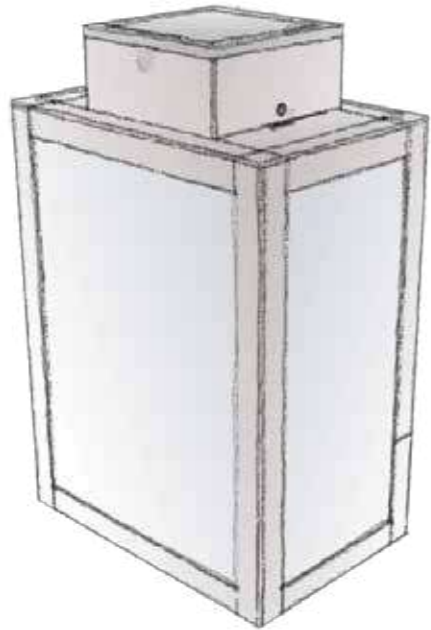

lantern yet solar

Solar wall lamp APS 030

public price : 410 € excl tax