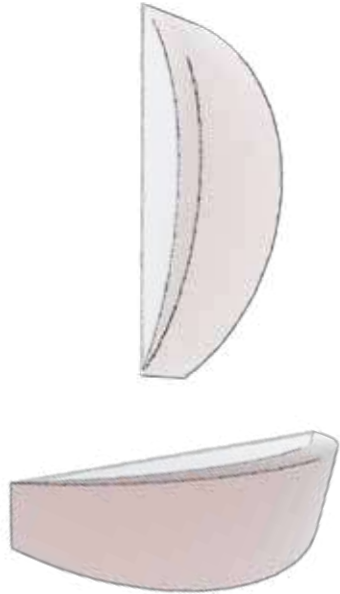

Wall lamp Trait de lune

public price : 420 € excl tax

2 possible positions

- use :
highlight a wall, a pillar, ...
- steel structure, polyzinc treatment
- diffusing ACRYL satin
- epoxy paint finishing
- dimensions : 450 x 125 x 140 mm