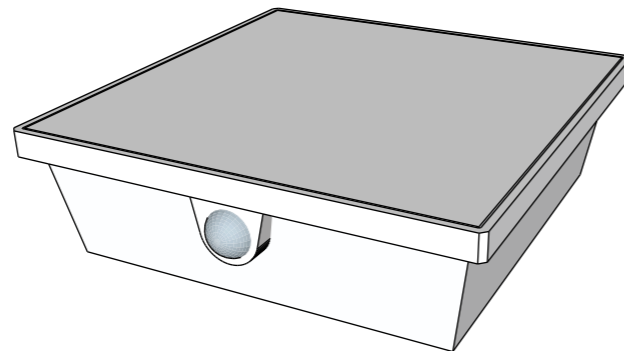

to carry, to suspend, to mount

LYXY

public price : 154 € excl tax

- use :
  - lantern
  - wall lamp, highlight a wall (South oriented)
  - suspension, highlight tables, trees, ...
- presence detector
- steel structure 15/10° / polycarbonate diffuser
- epoxy paint finishing
- dimensions : 125 x 125 x 125 mm

grey charcoal
(RAL 7021)

Corten rust

SOLAR BLOCK

KYBSUN (KYB 010)

- 500 LUMENS
- 10 LED
- 3000° K. / warm white
- power : 3W
- adjustable intensity
- IP 55 waterproof
- recharge : solar or sector
- autonomy : from 5 H. to 200 H.