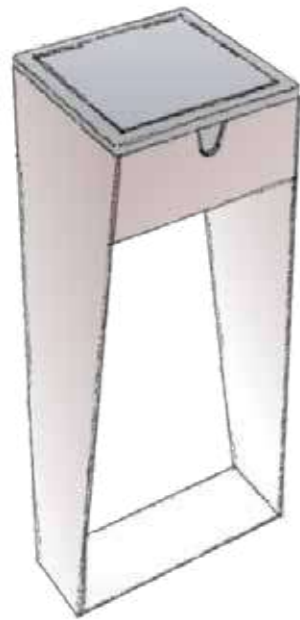

creepage

Solar pathway light BTS 400

public price : 290 € excl tax

- use :
  markup a path, a car park, ...
- presence detector
- steel structure 4 mm
- epoxy paint finishing
- dimensions : 125 x 185 x 400 mm