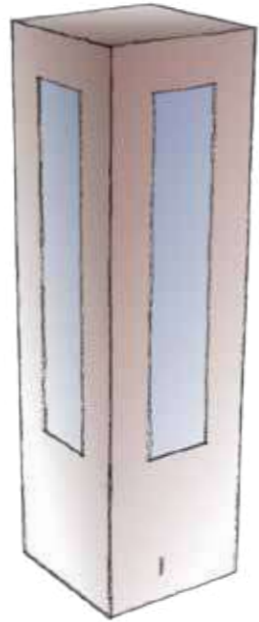

- use :
highlight a wall, a pilar, ...
- steel structure
- epoxy paint finishing
- dimensions : 240 x 100 x 280 mm
- The center of the wall lamp
can be personalized with a luminous marking.

grey charcoal
(RAL 7021)

Corten rust

SOURCE :

1450 LUMENS LED PROJECTOR

- 1450 Lumens
- injected aluminum
- IP65 / IK09
- 230 V
- 10 W LED
- 3000° K / warm white

*architectural echo***Pathway light BN 010**

public price : 290 € excl tax