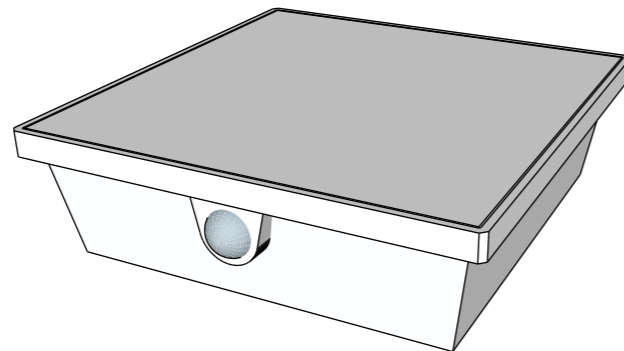

south, southwest

Solar wall lamp APS 020

public price : 260 € excl tax

grey charcoal
(RAL 7021)

Corten rust

- use :
  highlight a wall, a pillar, ... (South oriented)
- presence detector
- steel structure 15/10°
- polycarbonate diffuser
- epoxy paint finishing
- dimensions : 125 x 165 x 315 mm

**SOLAR BLOCK
KYBSUN (KYB 010)**

- 500 LUMENS
- 10 LED
- 3000° K. / warm white
- power : 3W
- adjustable intensity
- IP 55 waterproof
- recharge : solar or sector
- autonomy : from 5 H. to 200 H.