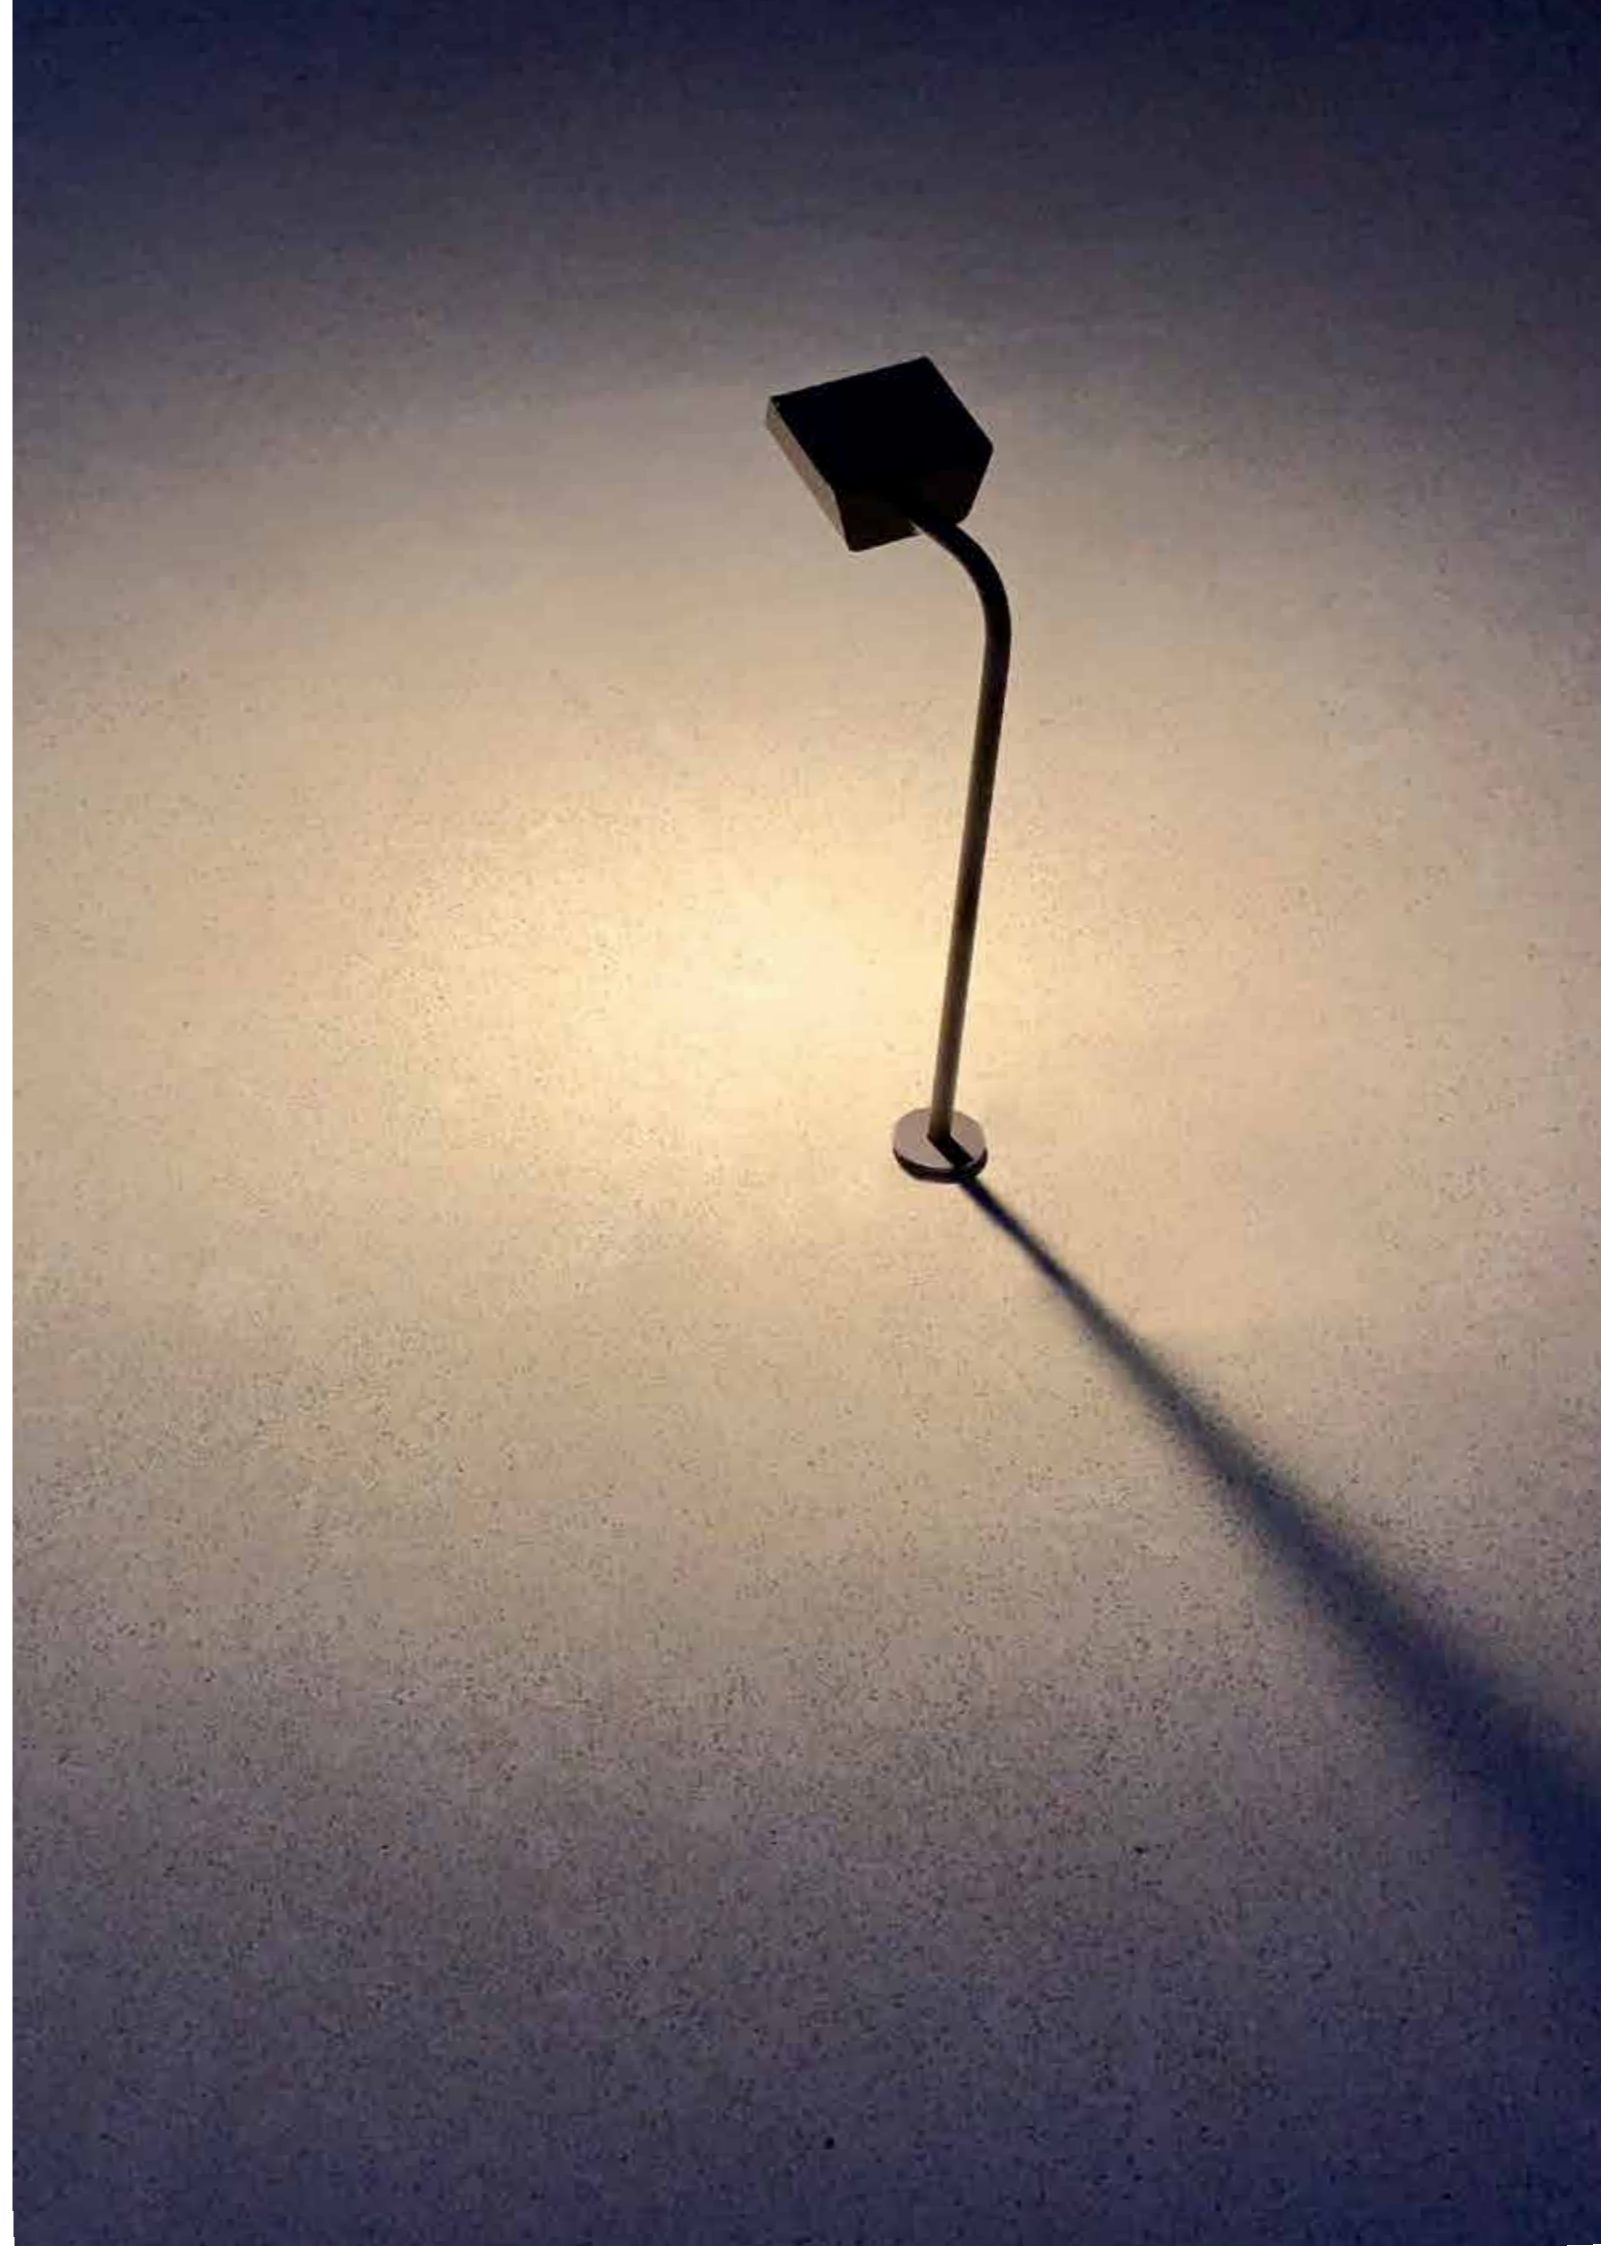

Low consumption

LED

collection