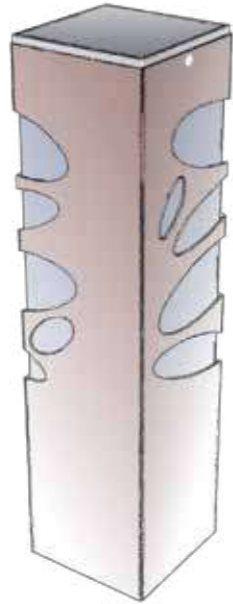

solar pebble

Solar pathway light BNS 011

public price : 350 € excl tax

- use :
  markup a path, a car park, a terrace, ...
- presence detector
- Acryl satin diffuser 2 mm
- epoxy paint finishing
- dimensions : 125 x 125 x 400 mm