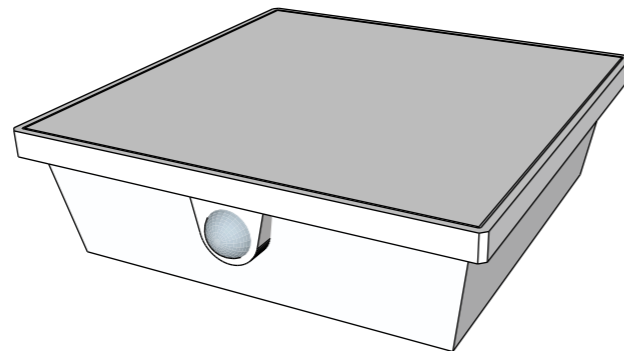

solar accent

Solar pathway light TEE

public price : 158 € excl tax

· use :
markup a path, a garden, ...

- presence detector
- steel structure
- epoxy paint finishing
- dimensions : 125 x 125 x 500 mm

grey charcoal
(RAL 7021)

Corten rust

SOLAR BLOCK

KYBSUN (KYB 010)

- 500 LUMENS
- 10 LED
- 3000° K. / warm white
- power : 3W
- adjustable intensity
- IP 55 waterproof
- recharge : solar or sector
- autonomy : from 5 H. to 200 H.