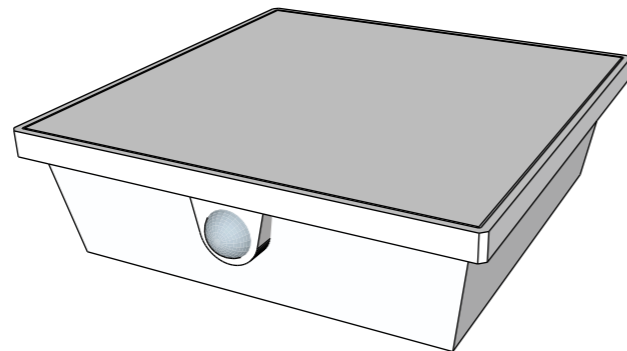

Tee for two

Solar candlestick TEE

public price : 176 € excl tax

- use :
  table lighting
- presence detector
- steel structure
- epoxy paint finishing
- dimensions : 300 x 300 x 500 mm

grey charcoal
(RAL 7021)

Corten rust

SOLAR BLOCK KYBSUN (KYB 010)

- 500 LUMENS
- 10 LED
- 3000° K. / warm white
- power : 3W
- adjustable intensity
- IP 55 waterproof
- recharge : solar or sector
- autonomy : from 5 H. to 200 H.