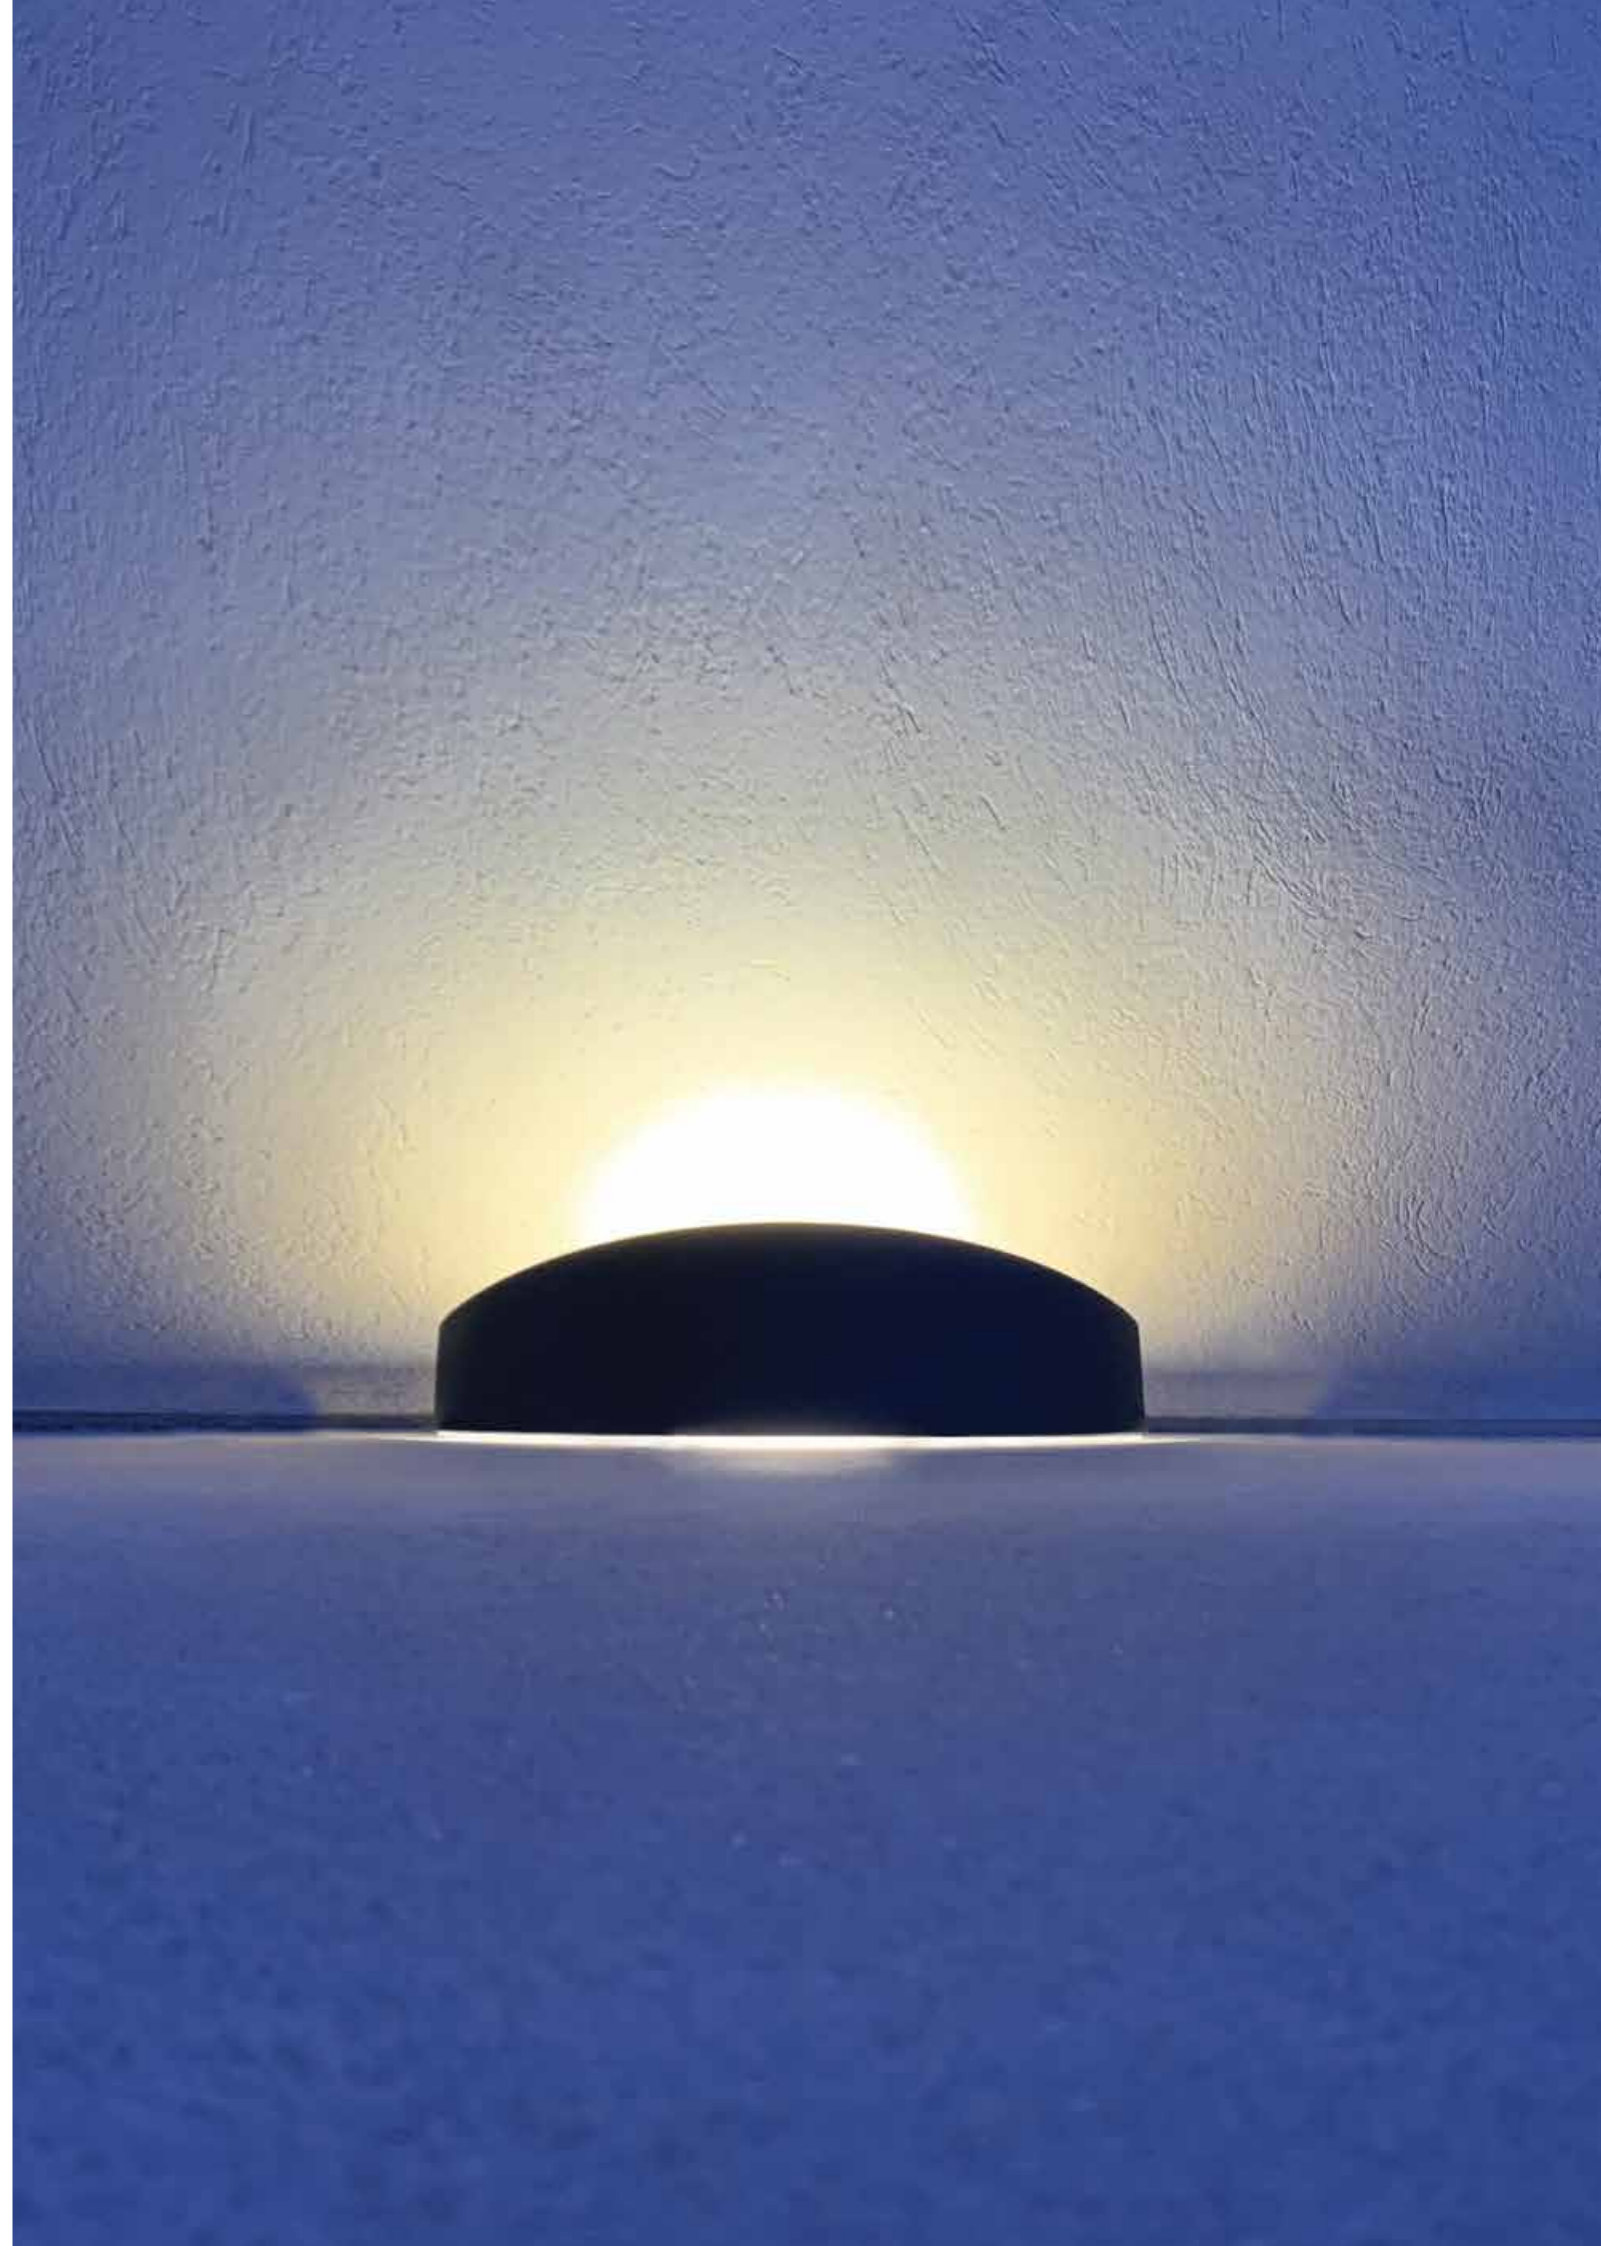

SOURCE :

1450 LUMENS LED PROJECTOR

- 1450 Lumens
- injected aluminum
- IP65 / IK09
- 230 V
- 10 W LED
- 3000° K / warm white