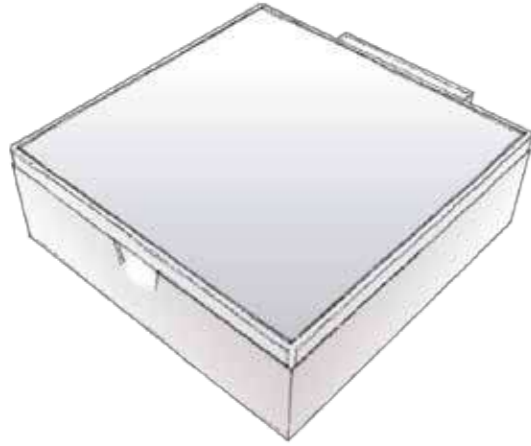

condensed sunlight

Solar wall lamp APS 010

public price : 164 € excl tax