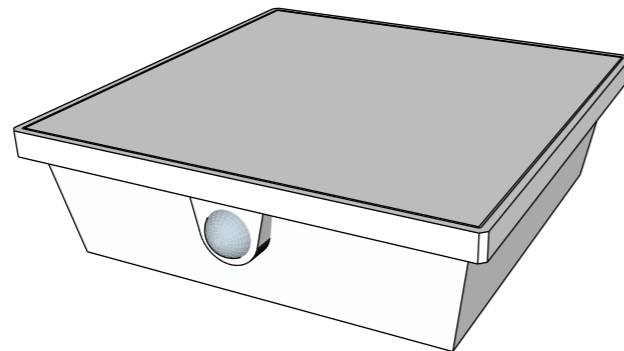

ground effect

Solar pathway light BTS 125

public price : 194 € excl tax

- use :
  markup a path, a car park, ...
- presence detector
- steel structure 15/10°
- epoxy paint finishing
- dimensions : 125 x 185 x 125 mm

grey charcoal
(RAL 7021)

Corten rust

SOLAR BLOCK

KYBSUN (KYB 010)

- 500 LUMENS
- 10 LED
- 3000° K. / warm white
- power : 3W
- adjustable intensity
- IP 55 waterproof
- recharge : solar or sector
- autonomy : from 5 H. to 200 H.