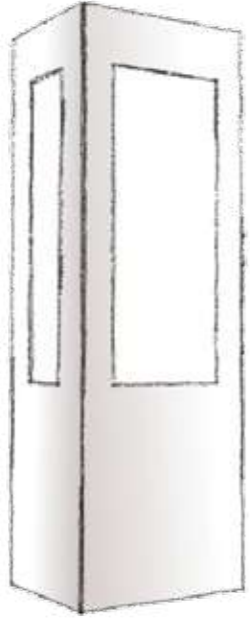

· use :
highlight a wall, a pillar, ...

- steel structure
- epoxy paint finishing
- dimensions : 240 x 120 x 280 mm
- spot settings : above / below / both

grey charcoal
(RAL 7021)

Corten rust

SOURCE :

1450 LUMENS LED PROJECTOR

- 1450 Lumens
- injected aluminum
- IP65 / IK09
- 230 V
- 10 W LED
- 3000° K / warm white

10W LED

like a semaphore

Wall lamp AP 011

public price : 290 € excl tax

- use :
highlight a wall, a pillar, ...
- steel structure / polycarbonate diffuser
- epoxy paint finishing
- dimensions : 140 x 110 x 420 mm

- use :
highlight a wall, a pilar, ...
- steel structure
- epoxy paint finishing
- dimensions : 240 x 100 x 280 mm
- The center of the wall lamp
can be personalized with a luminous marking.

grey charcoal
(RAL 7021)

Corten rust

SOURCE :
1450 LUMENS LED PROJECTOR

- 1450 Lumens
- injected aluminum
- IP65 / IK09
- 230 V
- 10 W LED
- 3000° K / warm white

luminous groove
Wall lamp AP 015

public price : 250 € excl tax

- use :
highlight a wall, a pilar, ...
- steel structure
- epoxy paint finishing
- dimensions : 240 x 100 x 280 mm
- The center of the wall lamp can be personalized with a luminous marking.