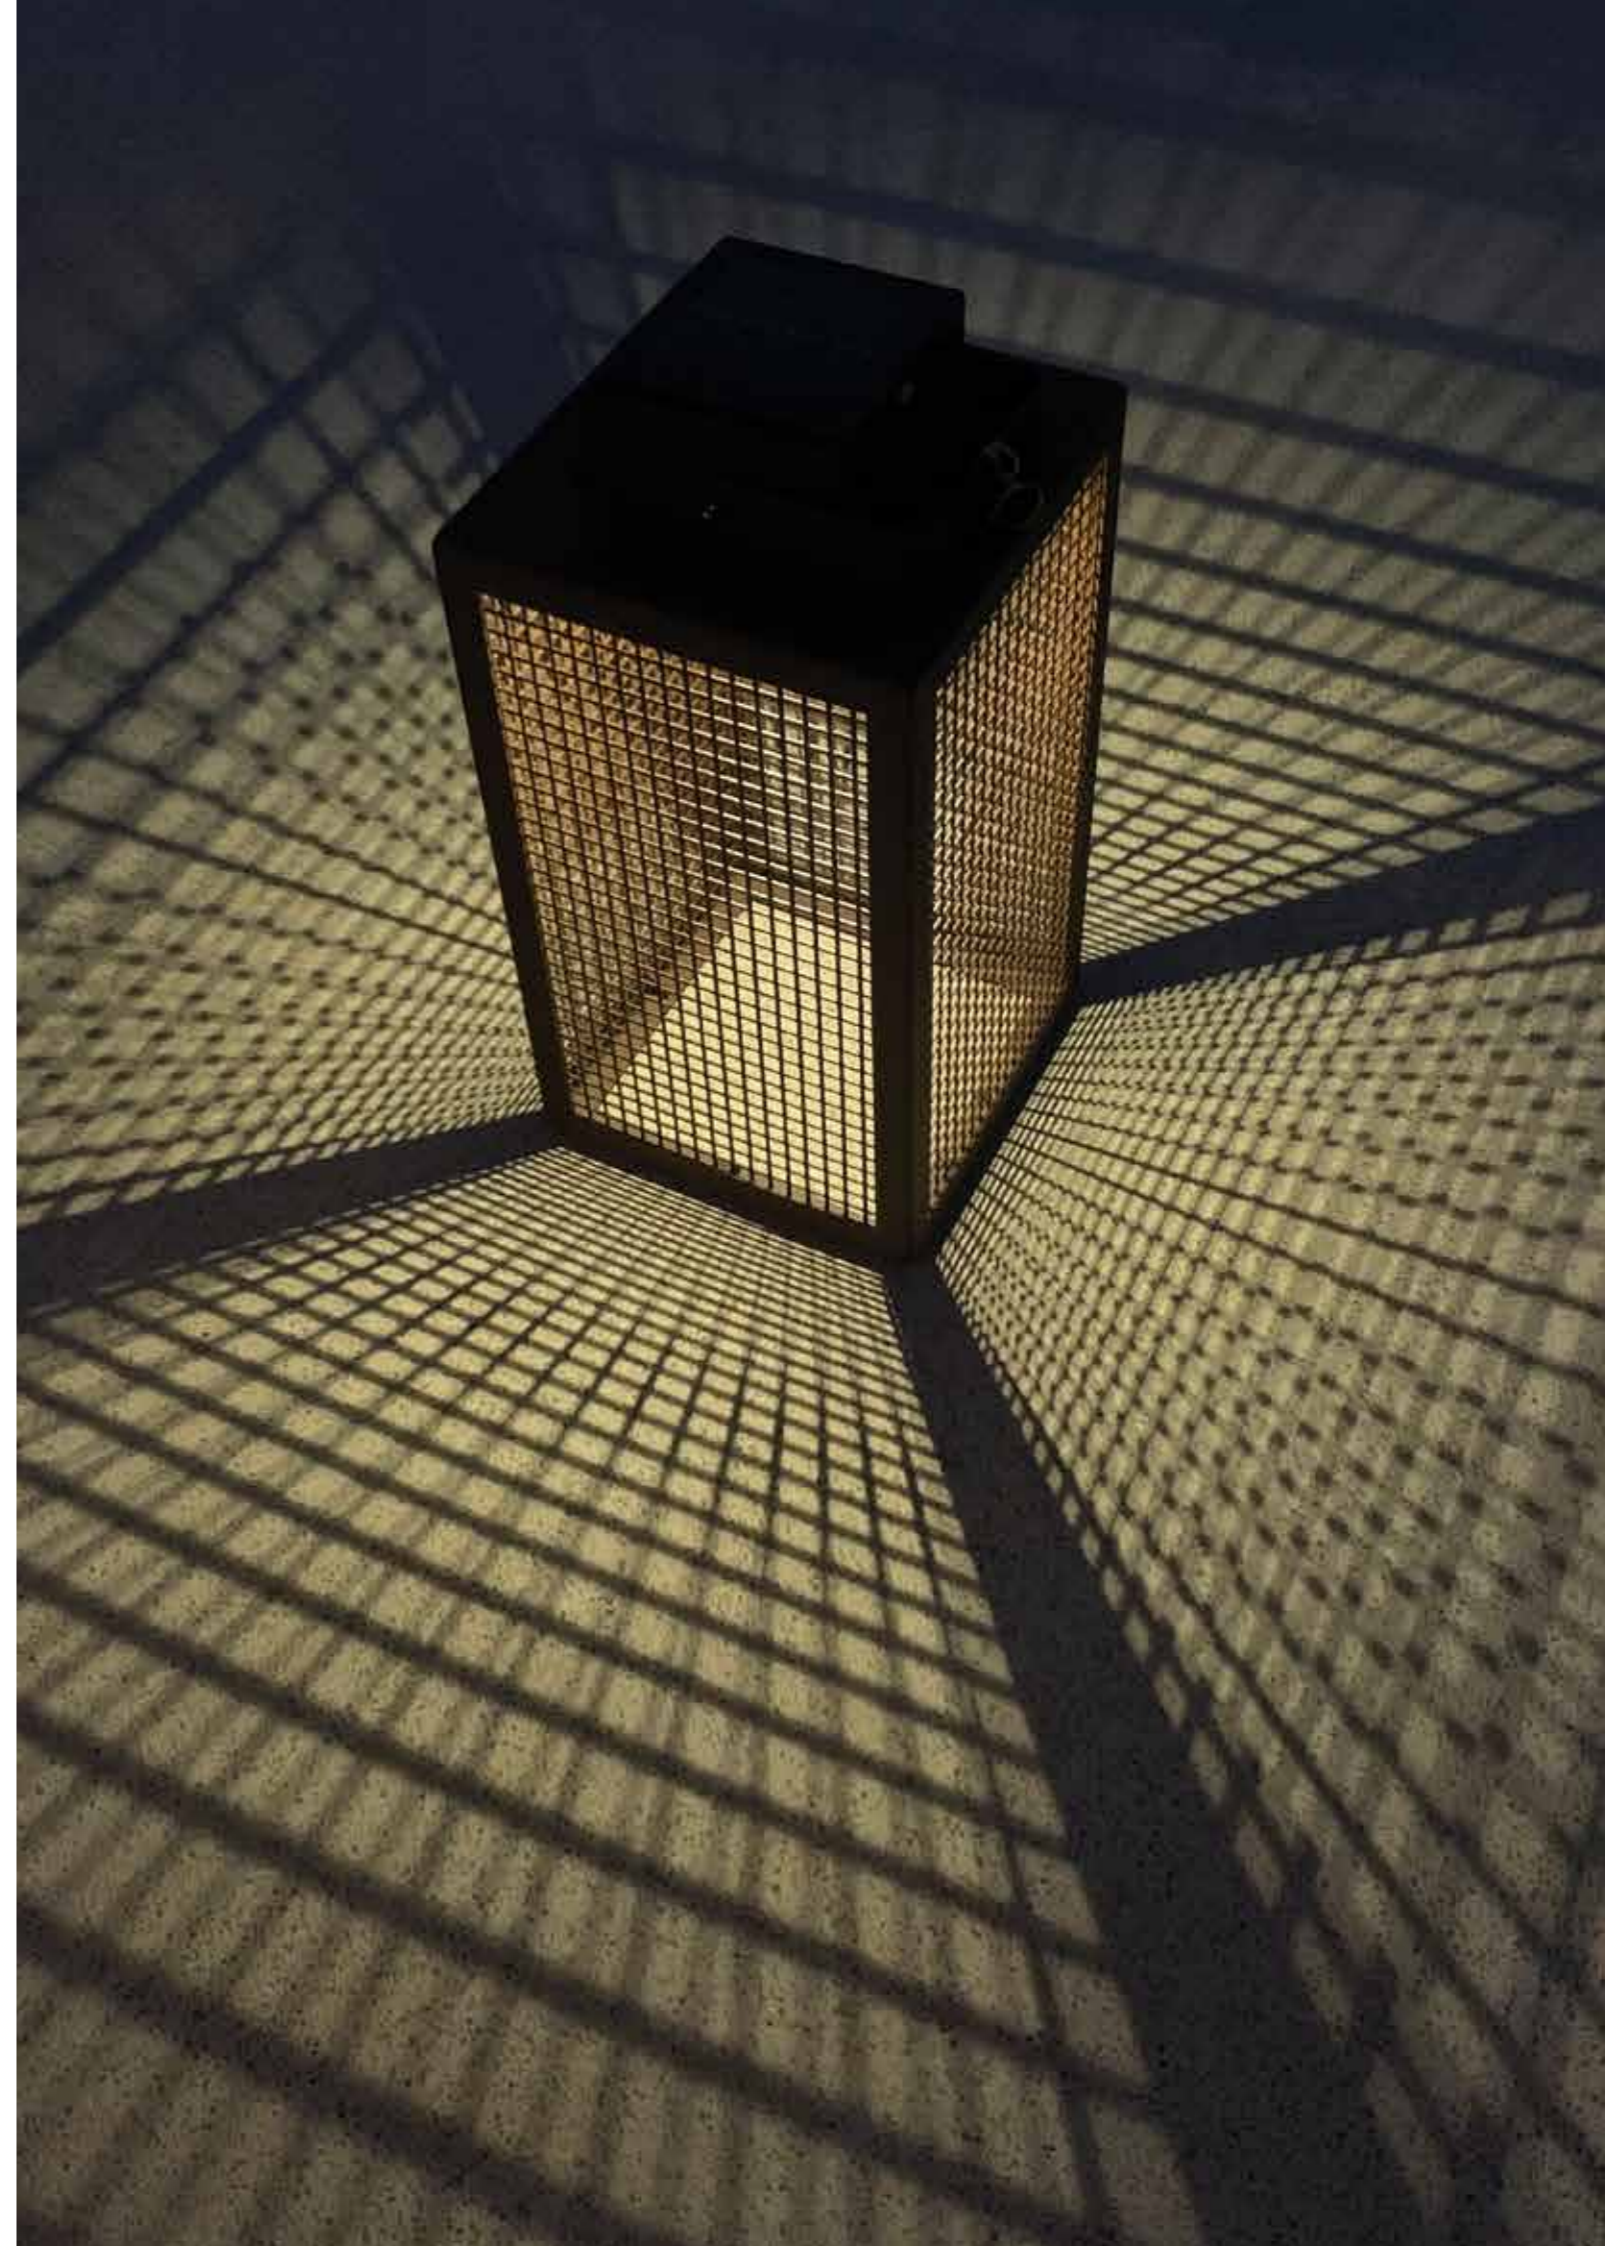

SOLAR BLOCK KYBSUN (KYB 010)

- 500 LUMENS
- 10 LED
- 3000° K. / warm white
- power : 3W
- adjustable intensity
- IP 55 waterproof
- recharge : solar or sector
- autonomy : from 5 H. to 200 H.