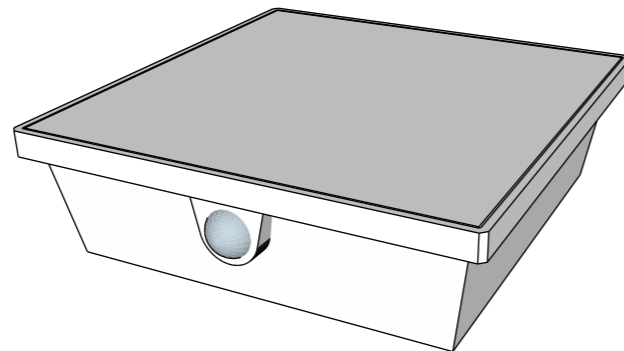

condensed sunlight

Solar wall lamp APS 010

public price : 164 € excl tax

- use :
  highlight a wall, an entrance, ...
- presence detector
- steel structure
- epoxy paint finishing
- dimensions : 125 x 185 x 45 mm

grey charcoal
(RAL 7021)

Corten rust

**SOLAR BLOCK
KYBSUN (KYB 010)**

- 500 LUMENS
- 10 LED
- 3000° K. / warm white
- power : 3W
- adjustable intensity
- IP 55 waterproof
- recharge : solar or sector
- autonomy : from 5 H. to 200 H.