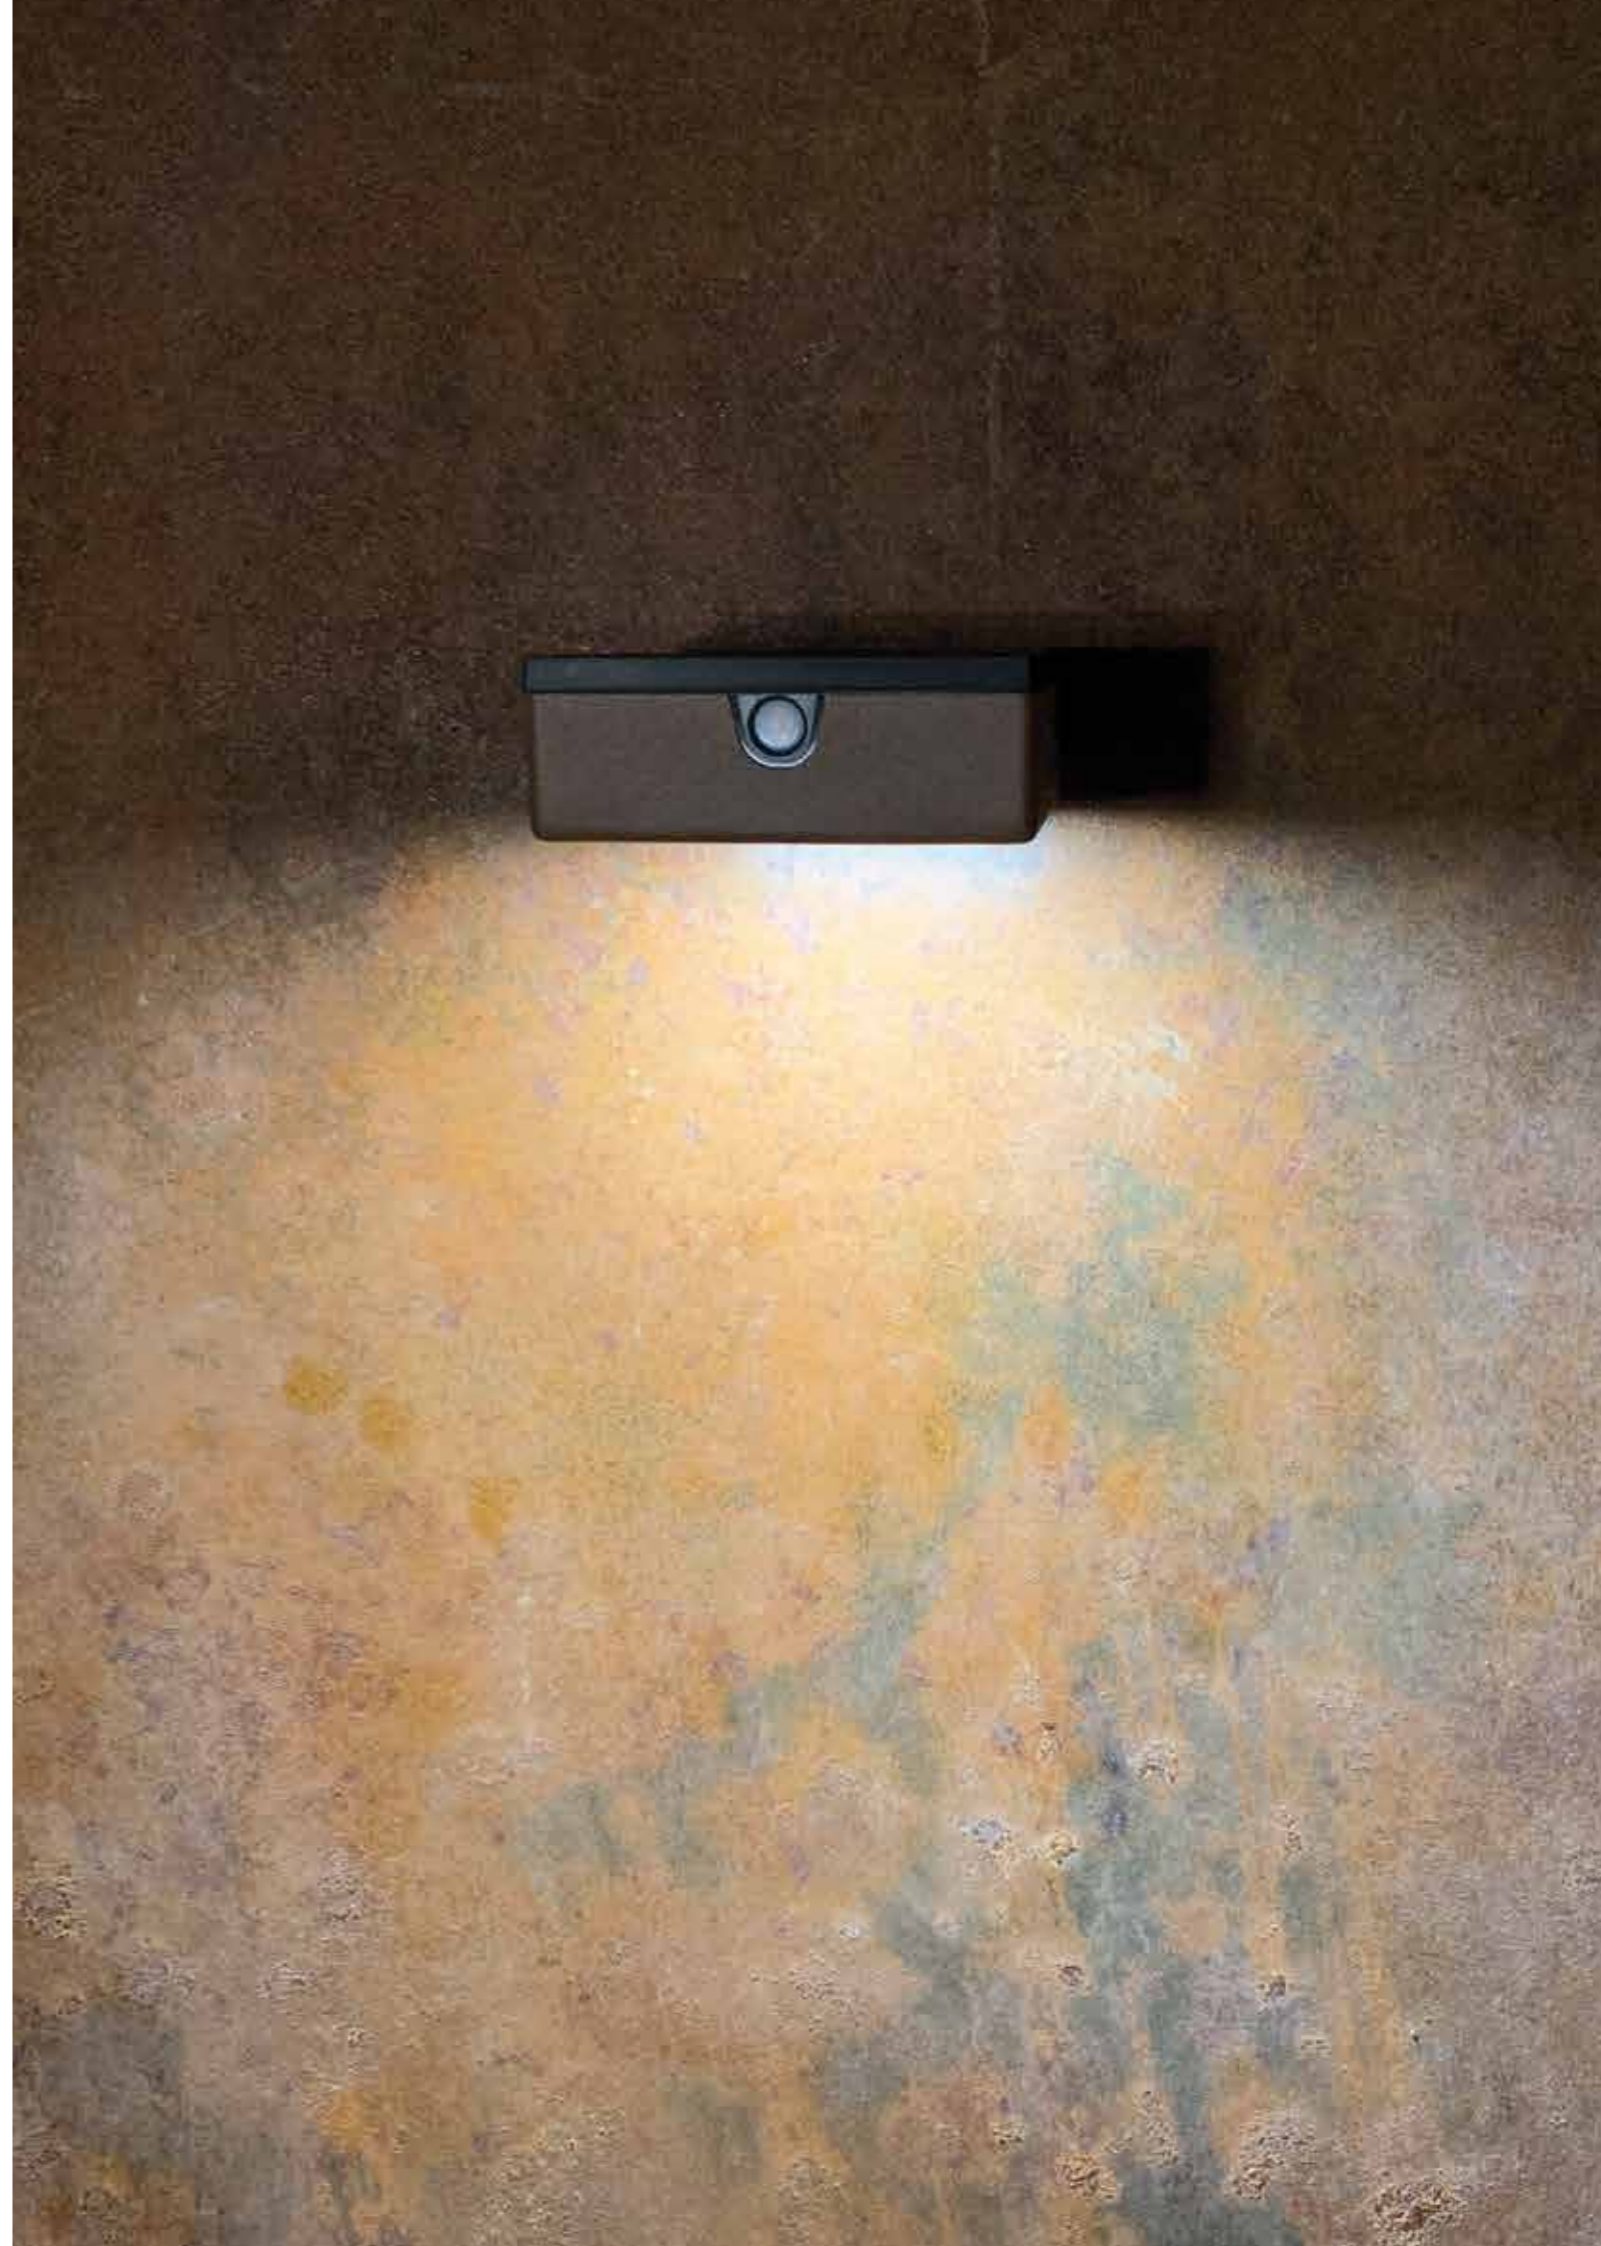

**SOLAR BLOCK
KYBSUN (KYB 010)**

- 500 LUMENS
- 10 LED
- 3000° K. / warm white
- power : 3W
- adjustable intensity
- IP 55 waterproof
- recharge : solar or sector
- autonomy : from 5 H. to 200 H.