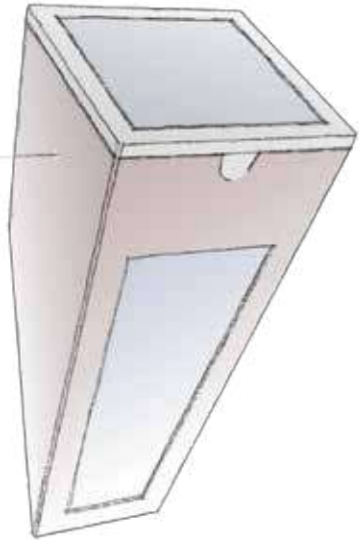

south, southwest

Solar wall lamp APS 020

public price : 260 € excl tax

grey charcoal
(RAL 7021)

Corten rust

- use :
  highlight a wall, a pillar, ... (South oriented)
- presence detector
- steel structure 15/10°
- polycarbonate diffuser
- epoxy paint finishing
- dimensions : 125 x 165 x 315 mm

**SOLAR BLOCK
KYBSUN (KYB 010)**

- 500 LUMENS
- 10 LED
- 3000° K. / warm white
- power : 3W
- adjustable intensity
- IP 55 waterproof
- recharge : solar or sector
- autonomy : from 5 H. to 200 H.