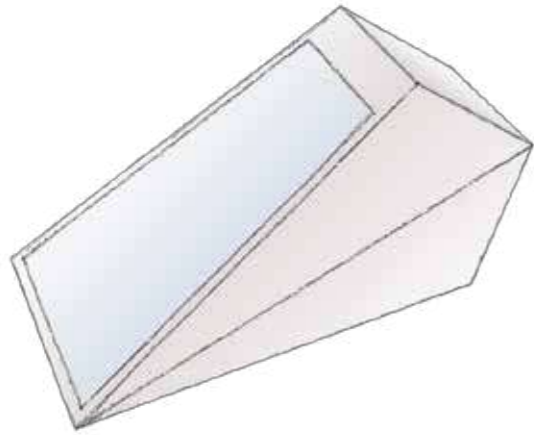

at ground level
Spotlight SP 025

public price : 430 € excl tax

· use :
lighting of trees, plants, facades, pillars

· steel structure acier
· epoxy paint finishing
· dimensions : 205 x 205 x 365 mm