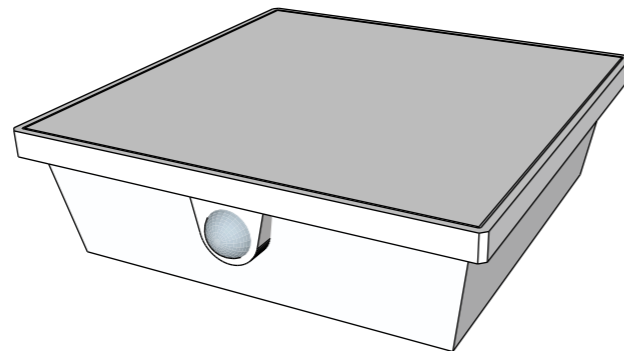

... drop shadows

Solar lantern LAS 500 frame

public price : 490 € excl tax

· use :
lanterns, terraces decoration, patios, lawns, ...

- presence detector
- epoxy paint finishing
- steel structure
- dimensions : 245 x 245 x 495 mm

grey charcoal
(RAL 7021)

Corten rust

SOLAR BLOCK KYBSUN (KYB 010)

- 500 LUMENS
- 10 LED
- 3000° K. / warm white
- power : 3W
- adjustable intensity
- IP 55 waterproof
- recharge : solar or sector
- autonomy : from 5 H. to 200 H.