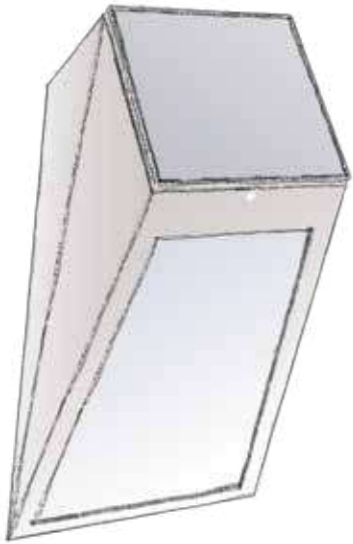

solar angle

Solar wall lamp APS 025

public price : 460 € excl tax

· use :
highlight a terrace, a balcony, a gate, ...
(South oriented)

- presence detector
- steel structure 15/10°
- polycarbonate diffuser
- epoxy paint finishing
- dimensions : 205 x 205 x 365 mm