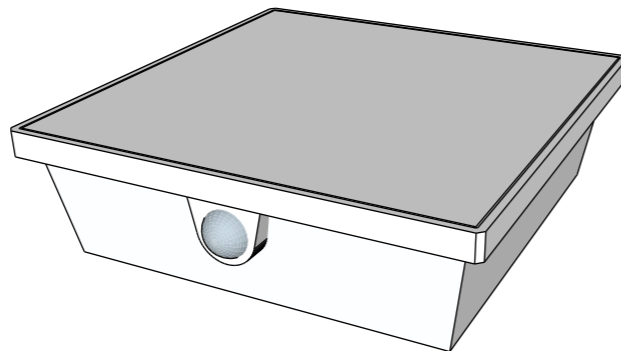

solar angle

Solar wall lamp APS 025

public price : 460 € excl tax

· use :
highlight a terrace, a balcony, a gate, ...
(South oriented)

- presence detector
- steel structure 15/10°
- polycarbonate diffuser
- epoxy paint finishing
- dimensions : 205 x 205 x 365 mm

grey charcoal
(RAL 7021)

Corten rust

SOLAR BLOCK

KYBSUN (KYB 010)

- 500 LUMENS
- 10 LED
- 3000° K. / warm white
- power : 3W
- adjustable intensity
- IP 55 waterproof
- recharge : solar or sector
- autonomy : from 5 H. to 200 H.