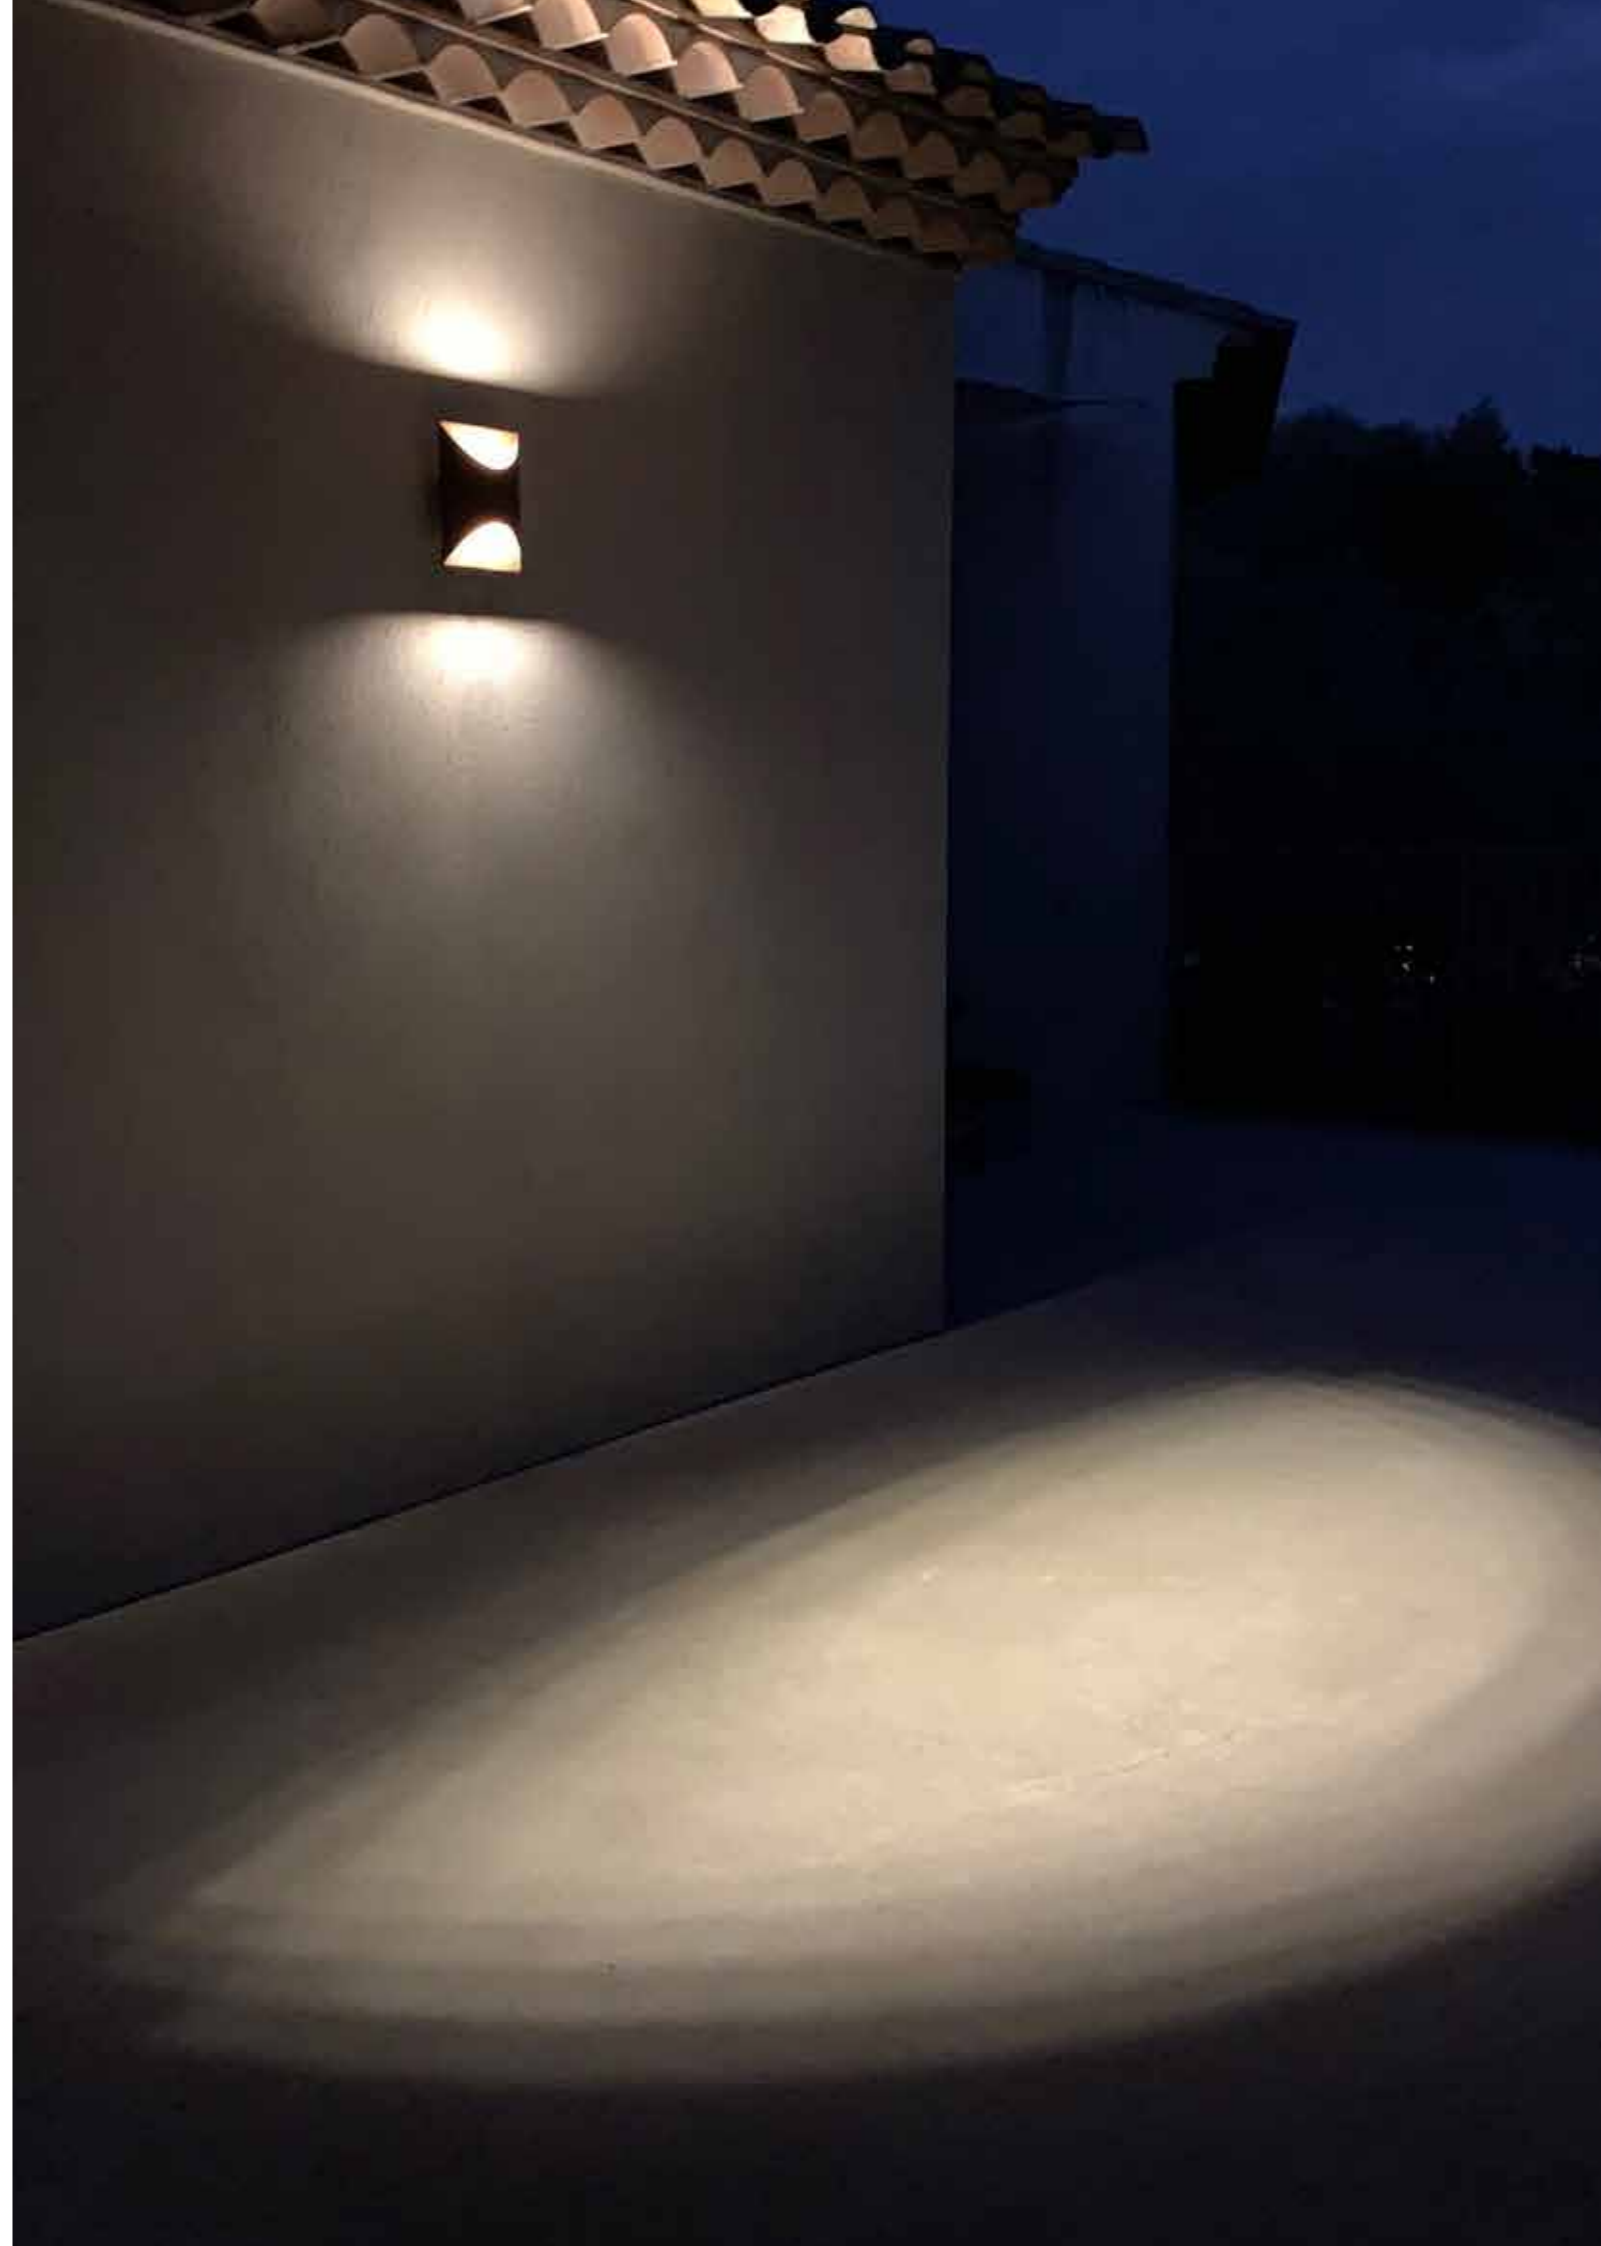

SOURCE :
1450 LUMENS LED PROJECTOR

- 1450 Lumens
- injected aluminum
- IP65 / IK09
- 230 V
- 10 W LED
- 3000° K / warm white