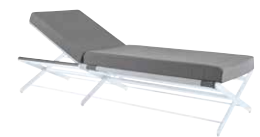

# OSKAR

LACQUERED ALUMINIUM & SYNTEAK

coussins Sunbrella® garantis "extérieur"  
Sunbrella® cushions - 100% outdoor  
cojines Sunbrella® - 100% outdoor

**OSKA23N**  
82 cm x 75 cm

**OSKA22N**  
150 cm x 75 cm