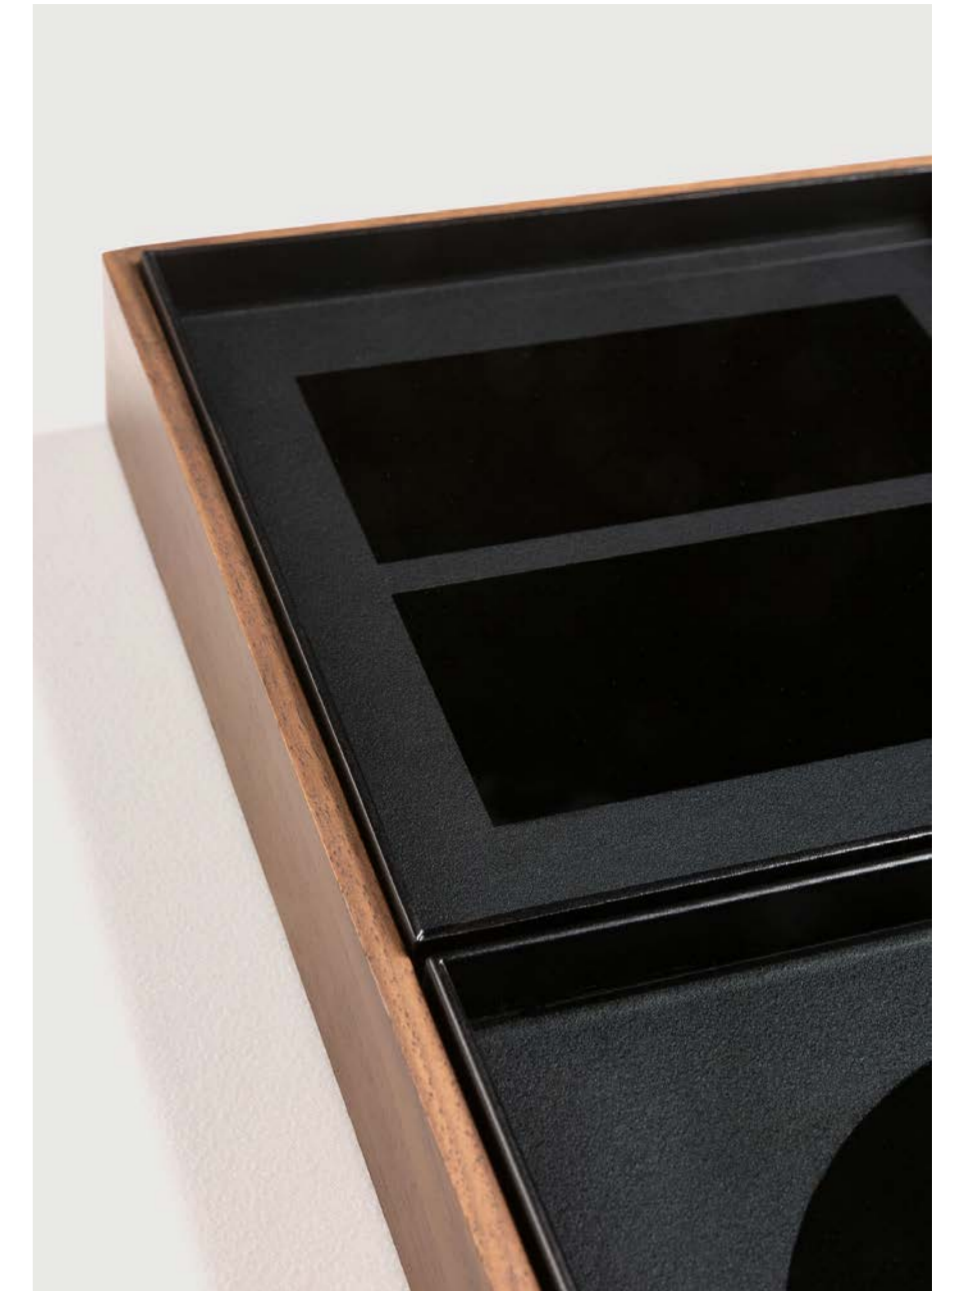

CHARCOAL DESK ORGANISER - WALNUT HOLDER

Stylish desk organisation at its best. With hand designed graphic charcoal glass and luxurious walnut, this four piece set offers limitless versatility and functionality.