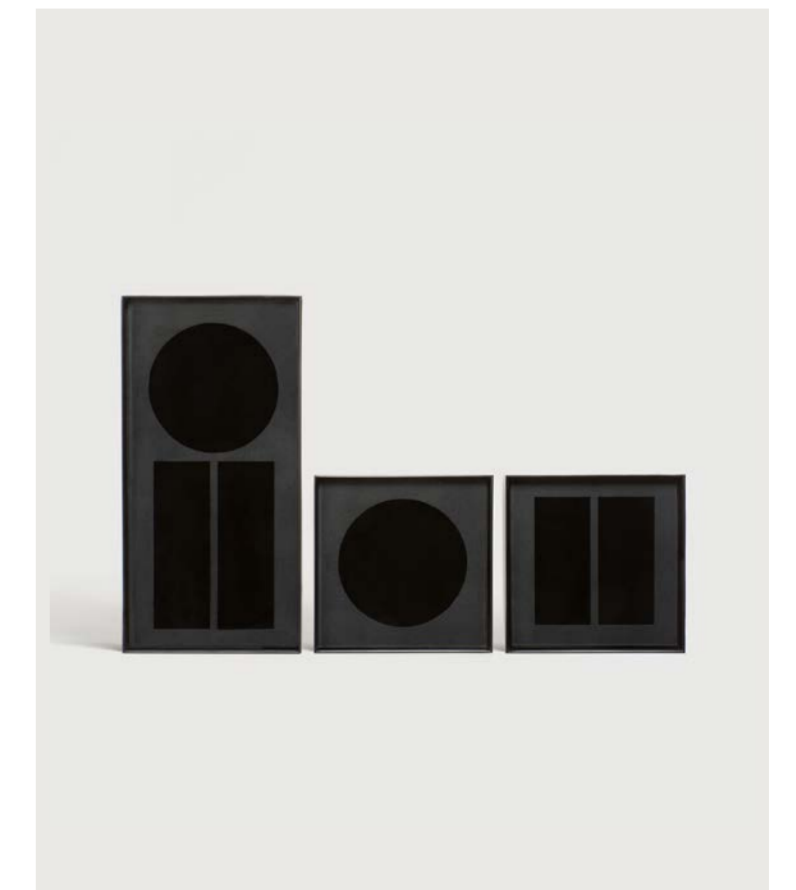

CHARCOAL DESK ORGANISER - WALNUT HOLDER

Stylish desk organisation at its best. With hand designed graphic charcoal glass and luxurious walnut, this four piece set offers limitless versatility and functionality.