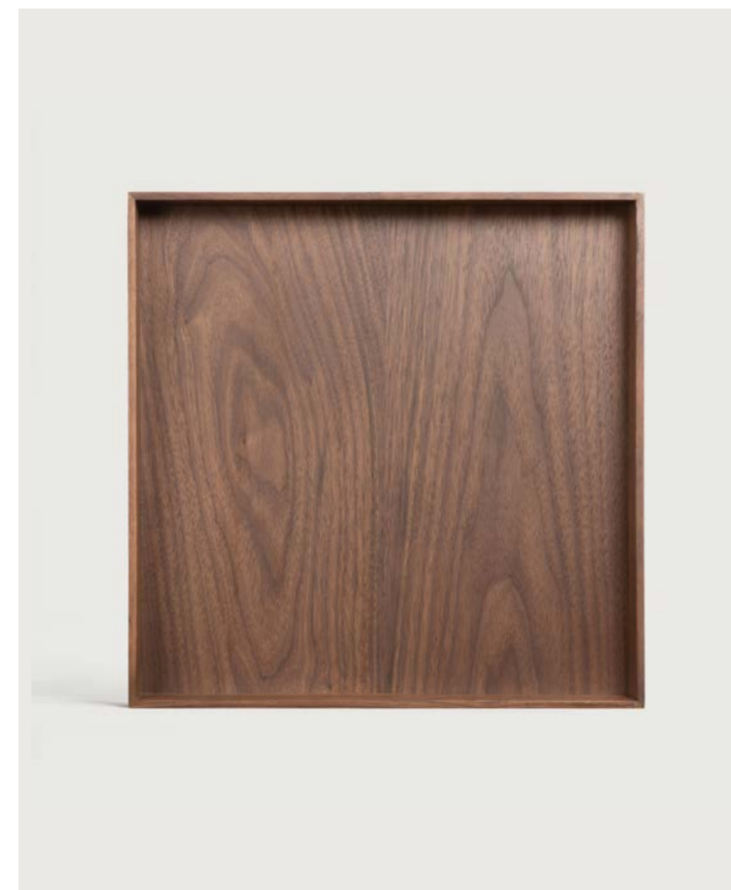

CHARCOAL DESK ORGANISER - WALNUT HOLDER

Stylish desk organisation at its best. With hand designed graphic charcoal glass and luxurious walnut, this four piece set offers limitless versatility and functionality.