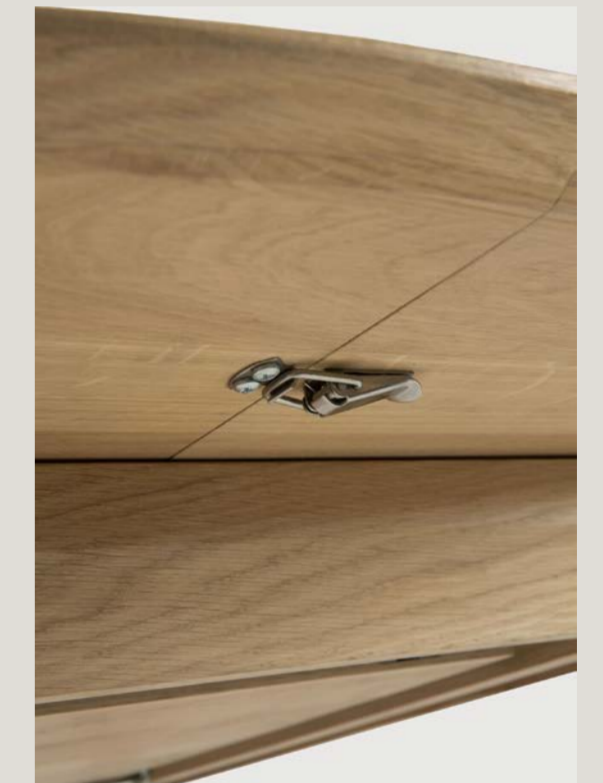

OAK BOK ROUND DINING EXTENDABLE TABLE

The Bok round extendable dining table offers the perfect solution for adaptable dining within a smaller space. With an internally housed extension the round four-seater easily adapts for more people. The Bok's iconic airy shape and solid construction make for a timeless design to enjoy for years to come.