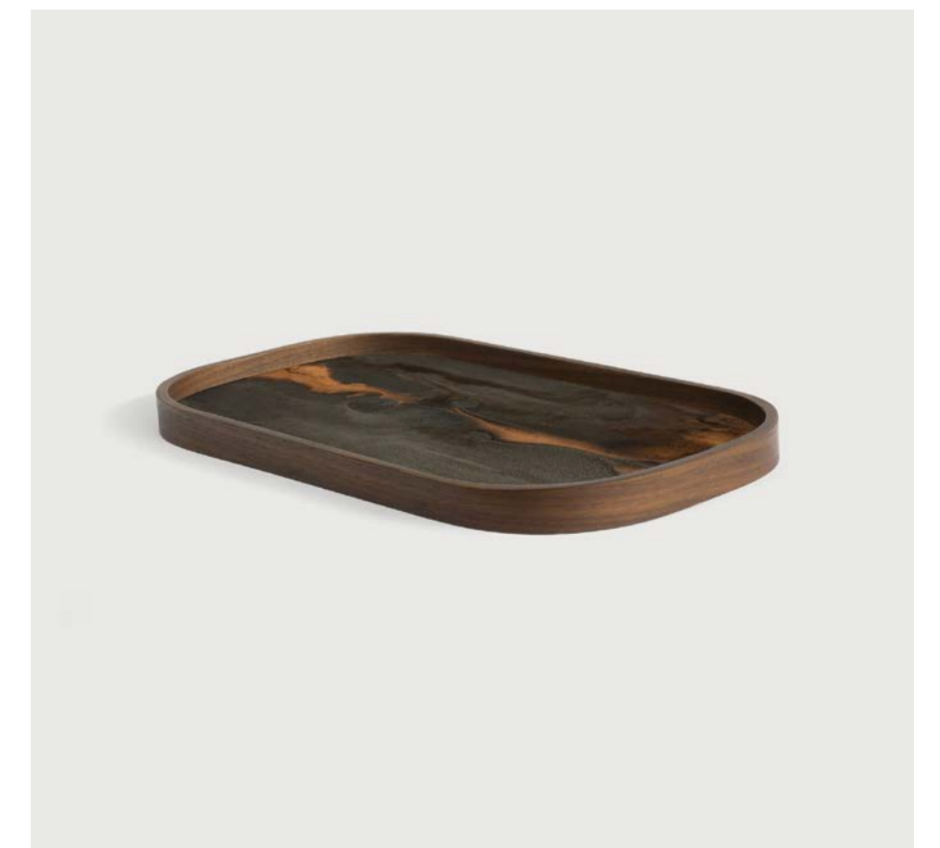

BRONZE ORGANIC GLASS VALET TRAY – RECTANGULAR

Organic movement meets linear shapes in the Linear Flow tray collection. Inspired by the ink drawings at the beginning of the design process, when the pigment hits the glass it takes on a remarkable life of its own. Complementary effects are revealed in unexpected ways, where hand sketched and painted linear patterns generate a truly distinctive finish.