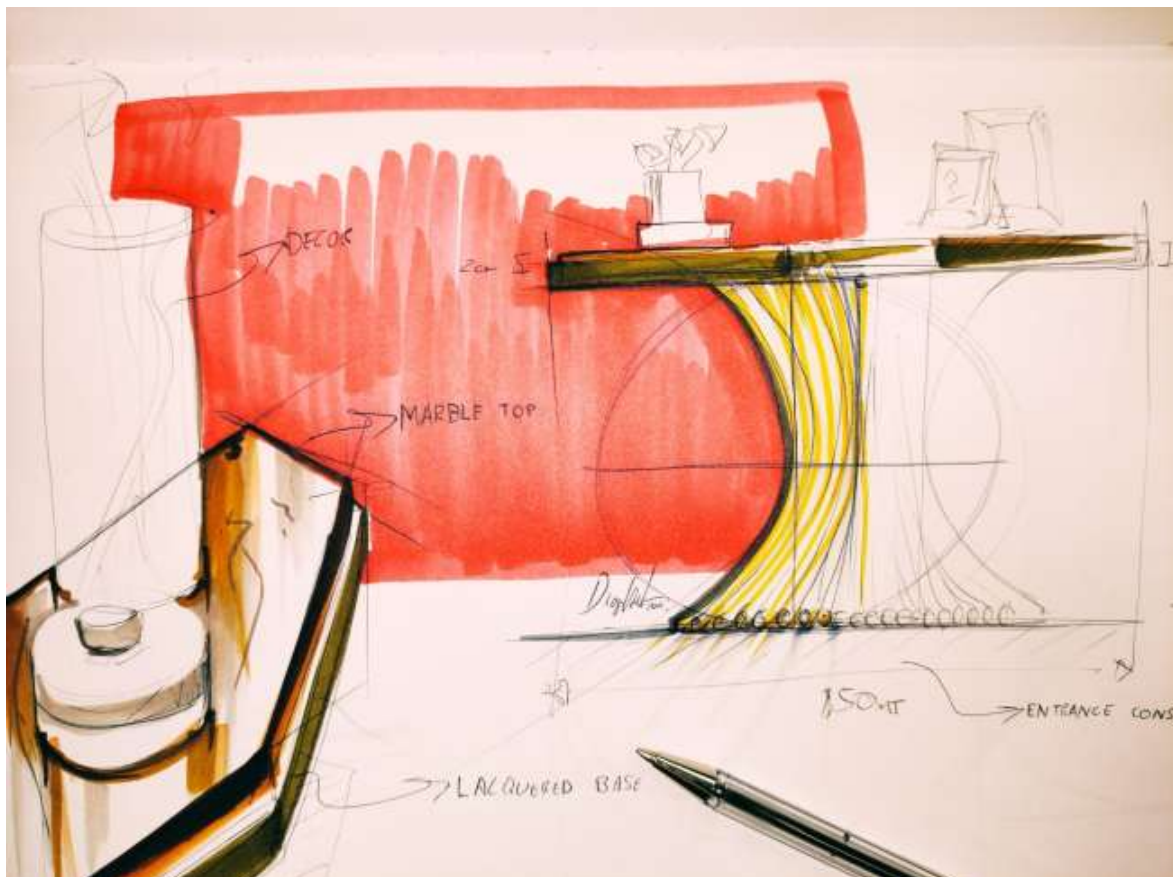

Having as inspiration the constant change and movements of dancing, Flusso's design makes the gold brass elements involved in a unique flow. Just like a dance, which inspires and empowers people to be artistic and expressive, the Flusso lifestyle furniture piece creates a perfect luxurious posture that spreads its vibes freely around the area, creating a sophisticated ambience.

With its unique design composed of bending brass tubes, the shape gives the idea of a continuous flow. The Flusso console adds a touch of allure to any home interior and a feeling of mystery to the most exquisite décors.

It is an authentically classy design that can incorporate aesthetic elegance to a modern living space and complement a classic living room, hallway, or dining room with its spectacular appearance. A faceted top made of Emperador marble brings a distinctive look to this credenza, making it a graceful design that reveals a timeless beauty. This bespoke furniture element features both traditional Portuguese craftsmanship techniques and the most luxurious twist of innovation. Its dramatic, geometric-like top is made from solid marble and available in a wide range of stunning options. This lavish design will fit easily to a variety of interiors, from the opulent Art Deco to contemporary chic.