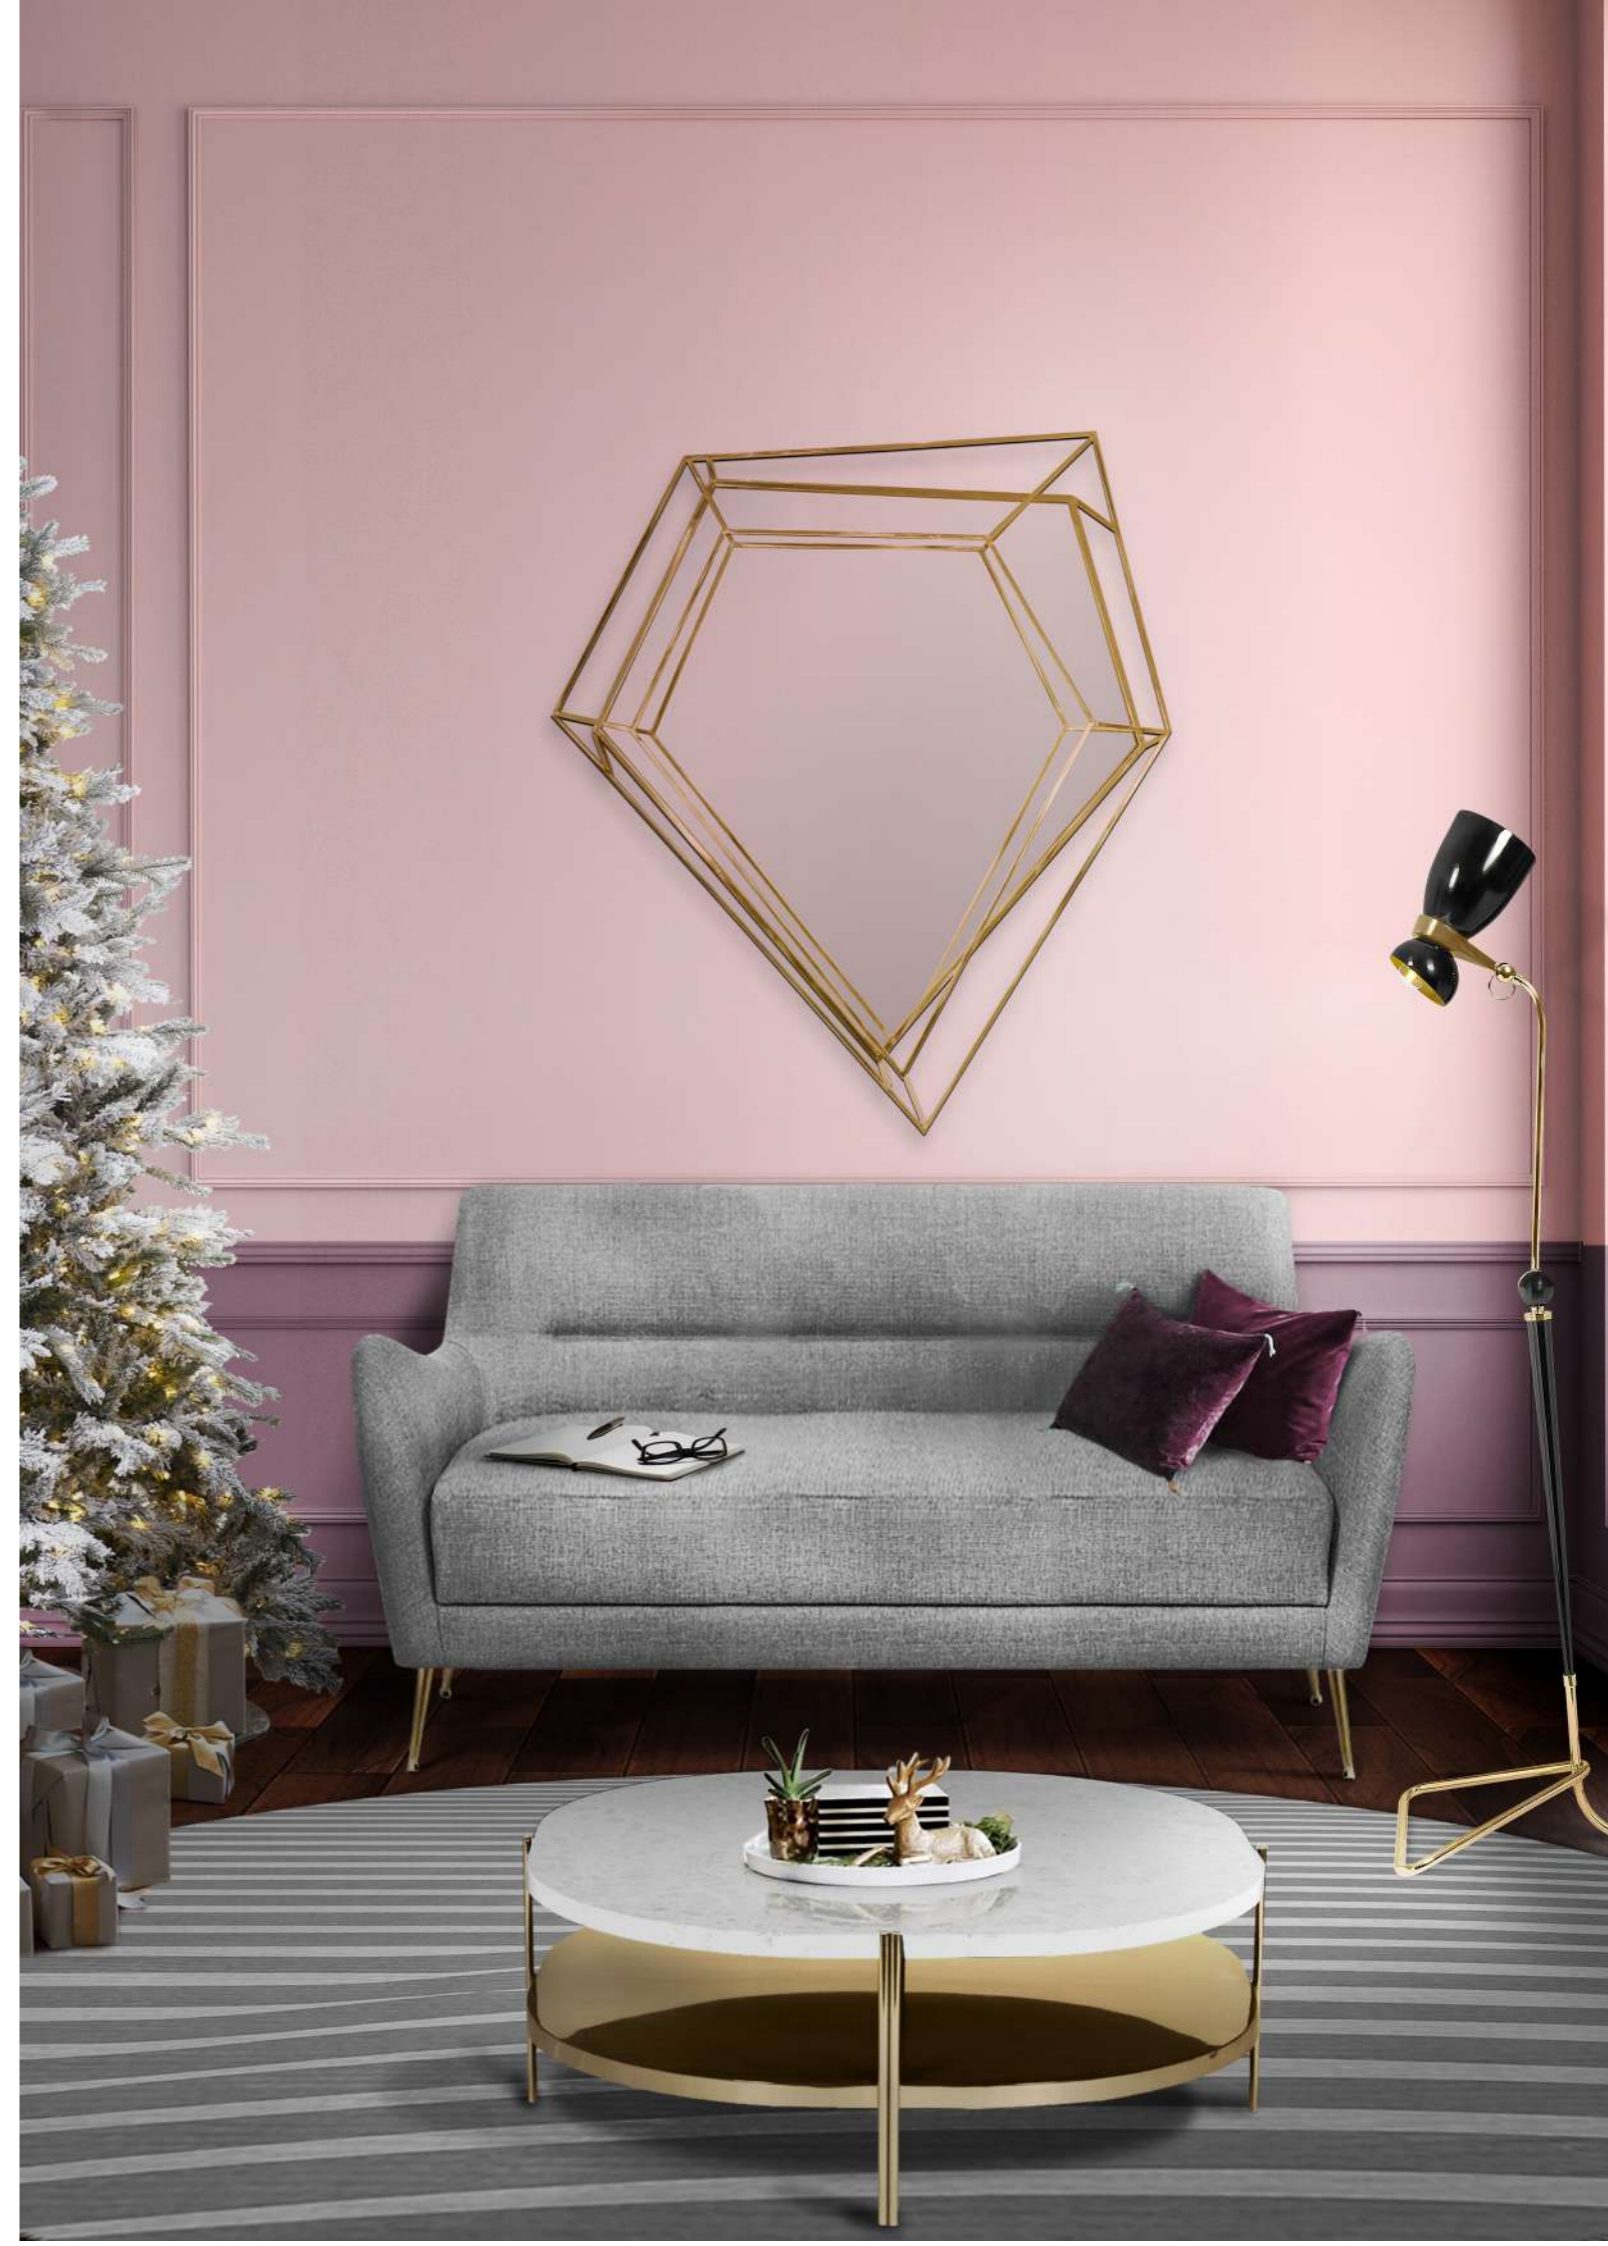

LIVING ROOM

The living room area is one of the most important spaces during the Holiday season since it is the place where the family gets together to share and create unique memories. It isn't difficult to create a timeless living room design that can stay in the design lover's memory forever... The secret is to choose the right furniture pieces that provide style and comfort and mix them with a creative lighting fixture that will highlight the entire space with its unique details.

Diamond Mirror ; Dandridge Sofa ; Craig Center Table

By Essential Home

Amy Floor Lamp

By DelightFULL