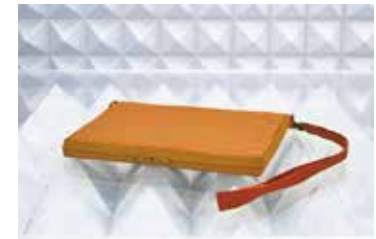

MIYAVIE x biscuit head

ANYWAY

Now that teleworking has become a part of a new lifestyle, you may be spending more time sitting at your desk. Therefore, MIYAVIE is pleased to announce the portable cushion square "ANYWAY", a PC case that utilizes the material characteristics that are excellent in body pressure dispersion. Not only does it reduce fatigue in indoor scenes such as desk work due to its excellent cushioning properties and comfort, but the "ANYWAY" that is light and easy to carry can also be used comfortably as a cushion mat even outdoors such as camping and sports. It is made of durable and waterproof Cordura nylon that the US military also uses, so it has excellent durability and can be enjoyed in various scenes according to the lifestyle.

ANYWAY
portable cushion square
size : 250 x 340 x 40 mm
(open : 480 x 340 x 20 mm)
¥20,000 / without strap:¥17,500

black

red

yellow

blue

orange