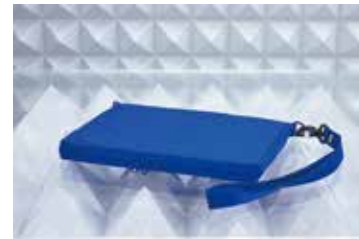

MIYAVIE x biscuit head

ANYWAY

Now that teleworking has become a part of a new lifestyle, you may be spending more time sitting at your desk. Therefore, MIYAVIE is pleased to announce the portable cushion square "ANYWAY", a PC case that utilizes the material characteristics that are excellent in body pressure dispersion. Not only does it reduce fatigue in indoor scenes such as desk work due to its excellent cushioning properties and comfort, but the "ANYWAY" that is light and easy to carry can also be used comfortably as a cushion mat even outdoors such as camping and sports. It is made of durable and waterproof Cordura nylon that the US military also uses, so it has excellent durability and can be enjoyed in various scenes according to the lifestyle.

ANYWAY
portable cushion square
size : 250 x 340 x 40 mm
(open : 480 x 340 x 20 mm)
¥20,000 / without strap:¥17,500

black

red

yellow

blue

orange