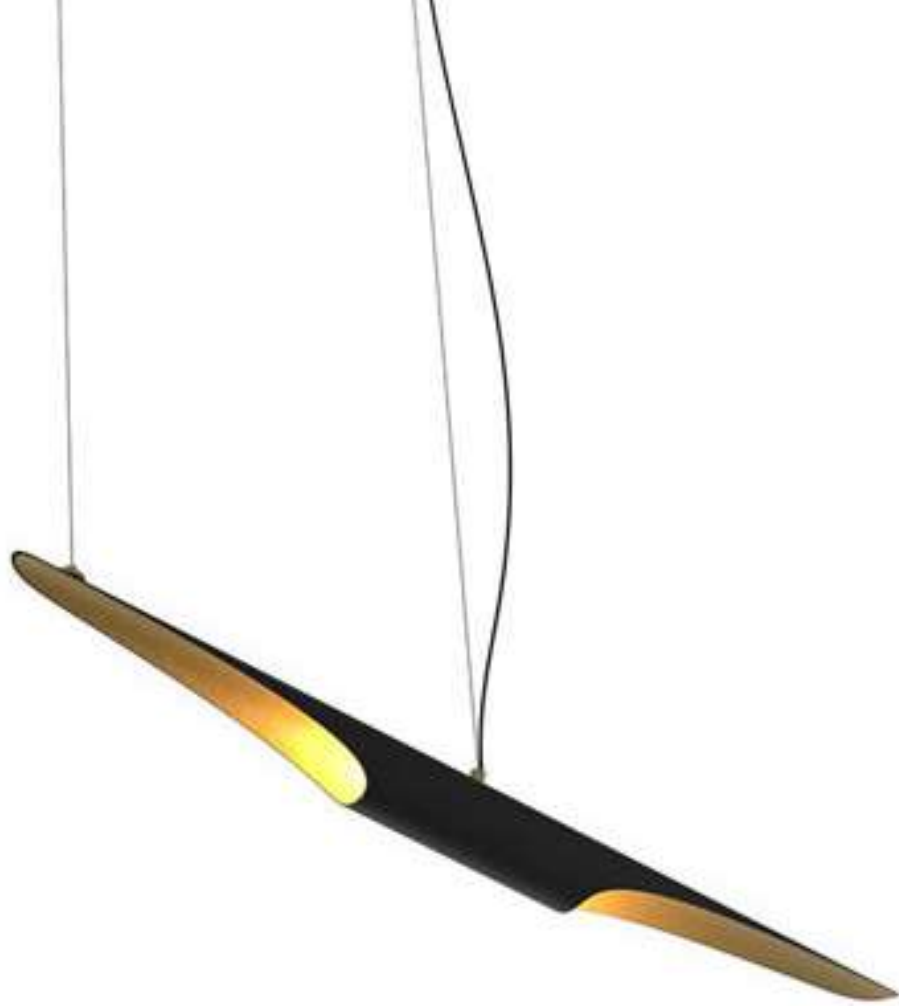

The standout of this luxurious residential design is the unique living room with an environment with high ceilings that is enlightened by one of DelightFULL's best sellers, known as the Coltrane Suspension piece. With a minimalist and industrial feeling to it, it is not, however, hard to understand where the mid-century inspiration lies.

This simple suspended ceiling light, inspired by John Coltrane's smooth jazz vibes, is a great mid-century **modern lamp for more minimalist home interiors, as well as for contemporary hotel decor.**