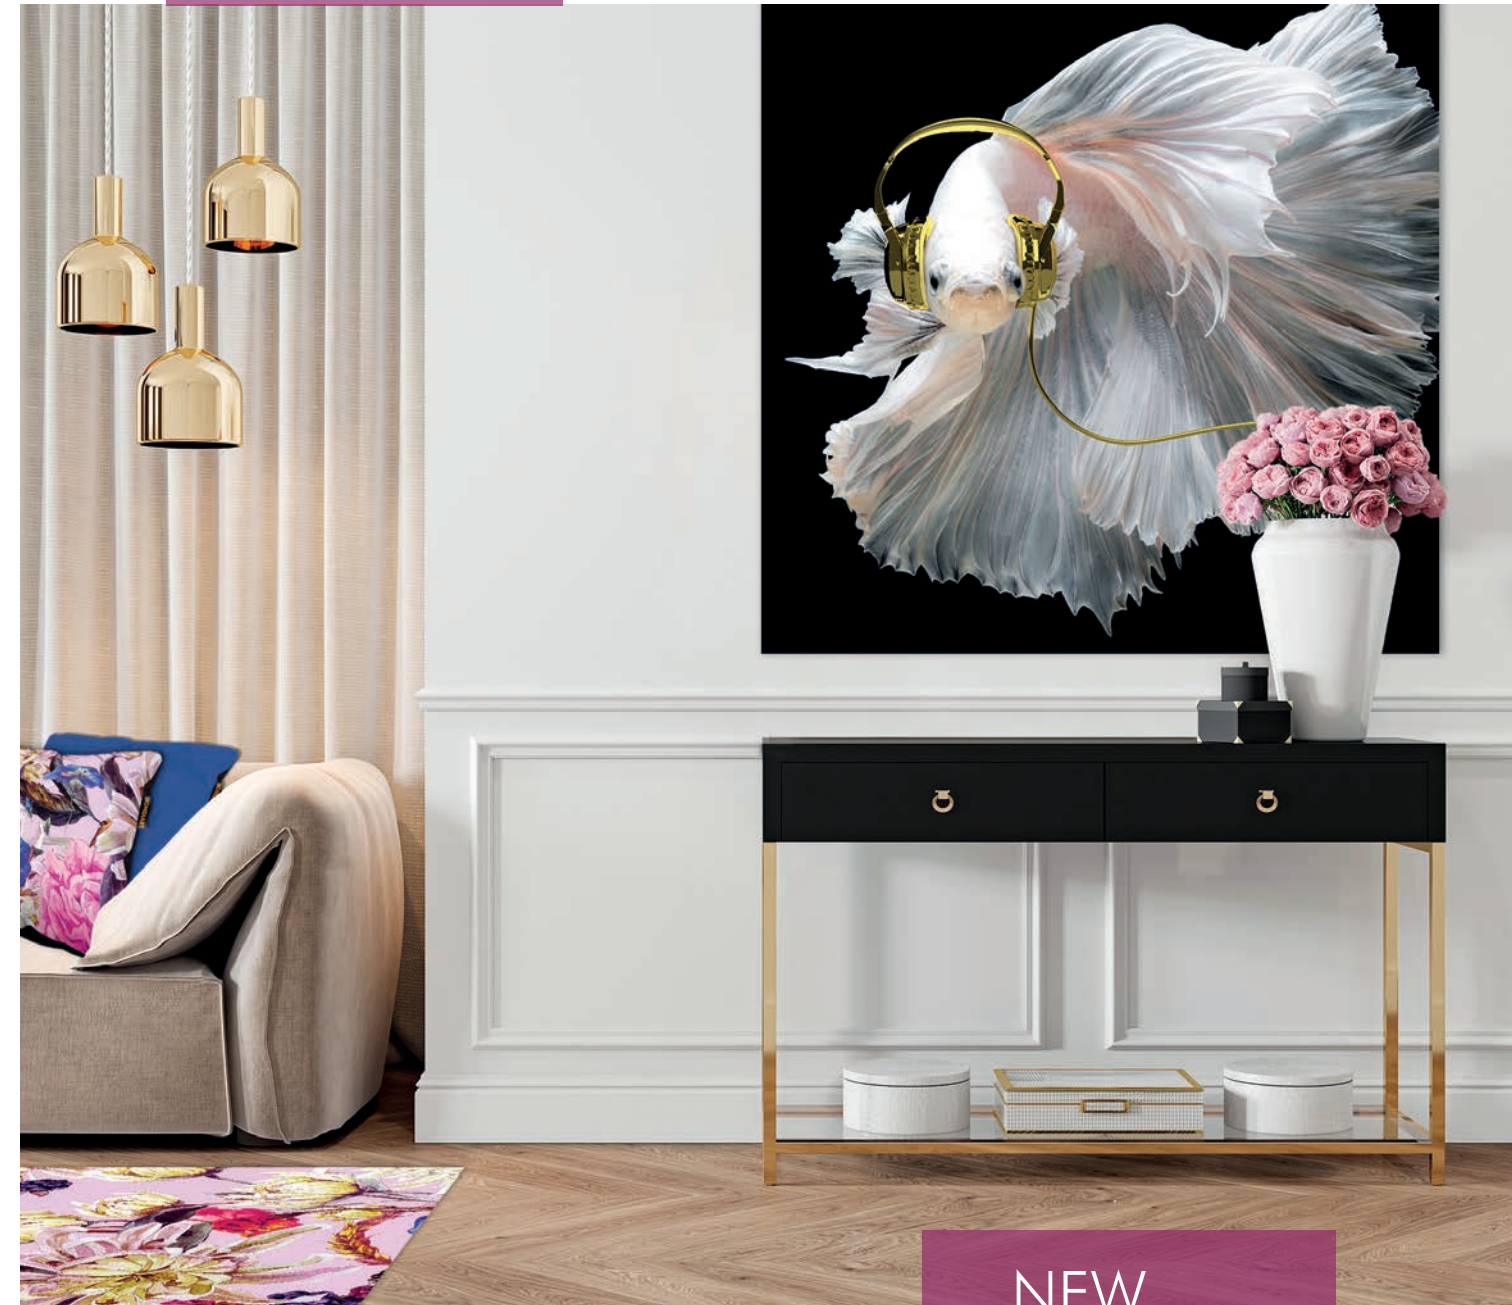

AluArt

NEW
ROMANCE

Radio at sea ,120/120 DIB2065 AluArt STYL, 1044357, Retail price: €425,-