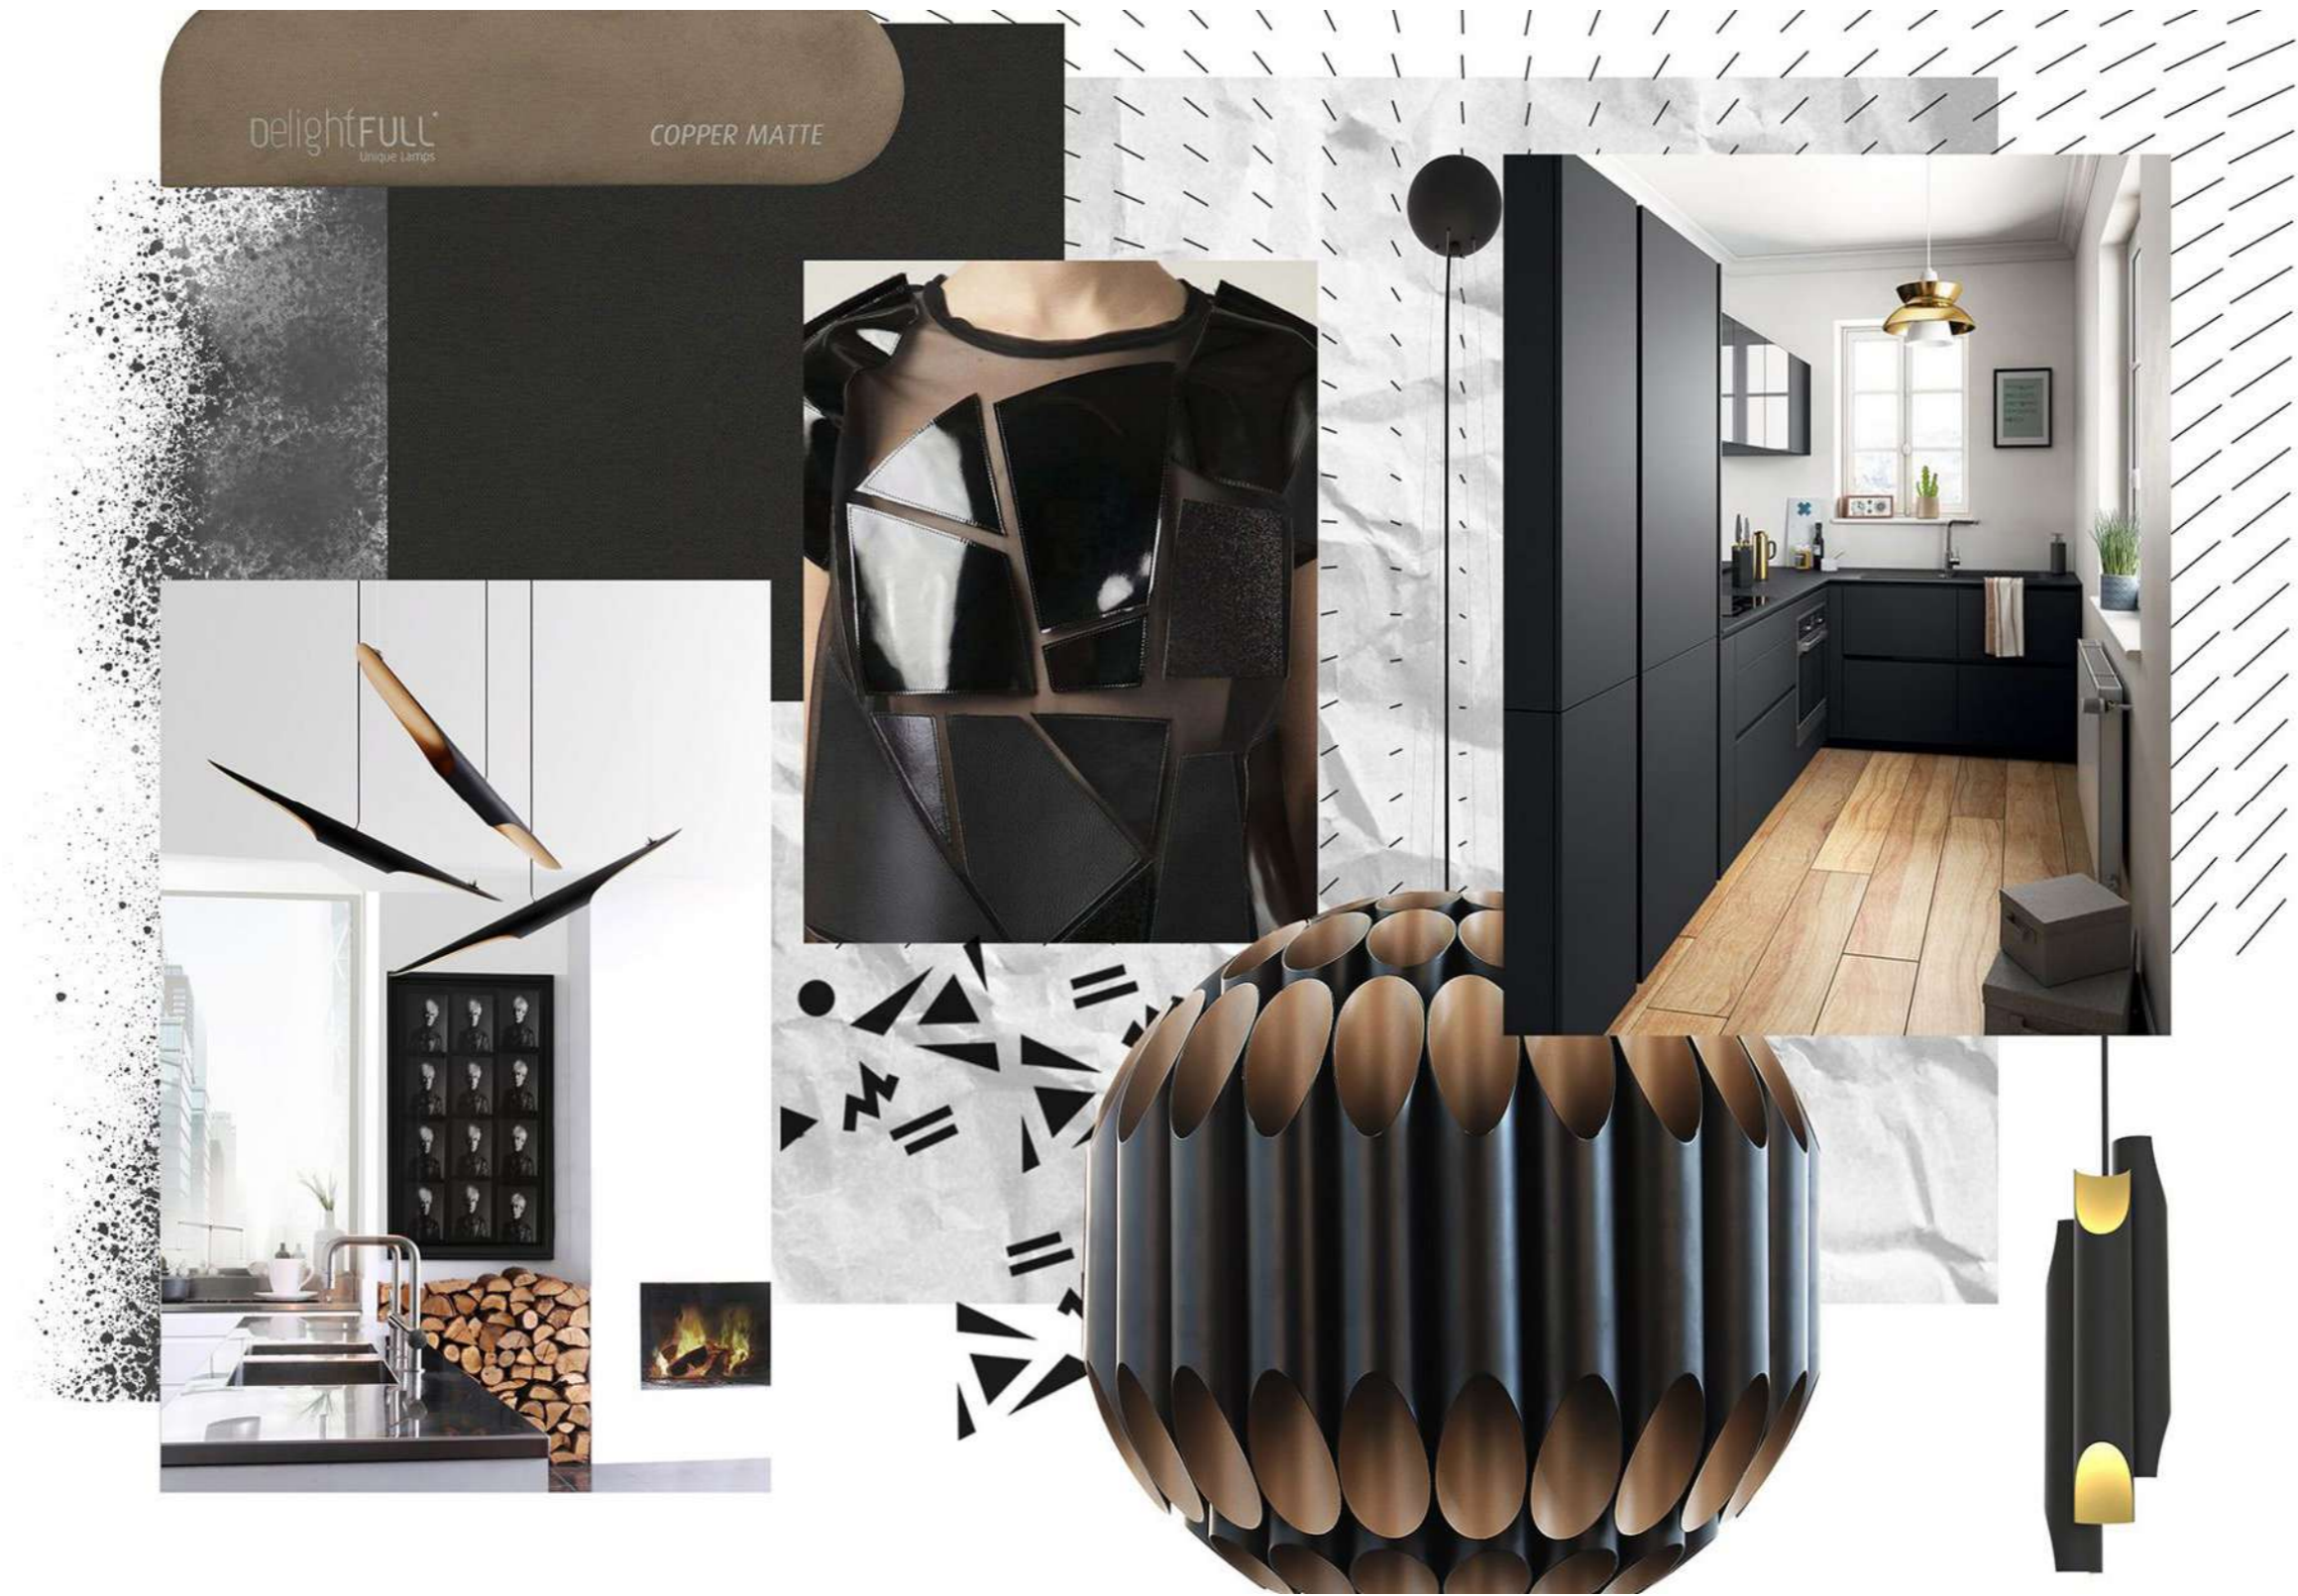

delightFULL[®]
Unique Lamps

WINTER COLOR TRENDS

A DESIGN LOVER GUIDE FOR A HOME DECOR PROJECT

“

A TRENDY SELECTION OF CREATIVE LIGHTING FIXTURES

The Winter season is almost here and comes once again with the best ideas for a home decor. This is the time of the year where the interior design enthusiasts search for warm nurturing feeling inspirations that can elevate the unique design idea of their project. This design lovers' guide starring the popular winter color trends represent the expectations of the design world for the next season. Creating an excellent project can be the perfect idea for the end of 2020, and DelightFULL brings a unique mid-century twist with a trendy selection of creative lighting fixtures that stars some of these rich palettes.

This new season is famous for introducing some bold and rich ideas that elevate any home decor project.

The year isn't over yet, so there is still time to create the perfect design project that highlights some popular winter color trends. Imbued with strength and personality, these popular inspirations encourage that ongoing desire for unique self-expression through creative and unusual visual statements that stand out.

IKE FLOOR LAMP

Strict northern design rules meet a southern taste. Characterized by the rhythmic composition of its elements, minimalist shapes, and clean lines, Ike floor lamp is the result of a collaboration between a Dutch designer and DelightFULL's designer's team. Light up your Nordic style living room, bedroom or office with this 70" minimalist floor lamp.