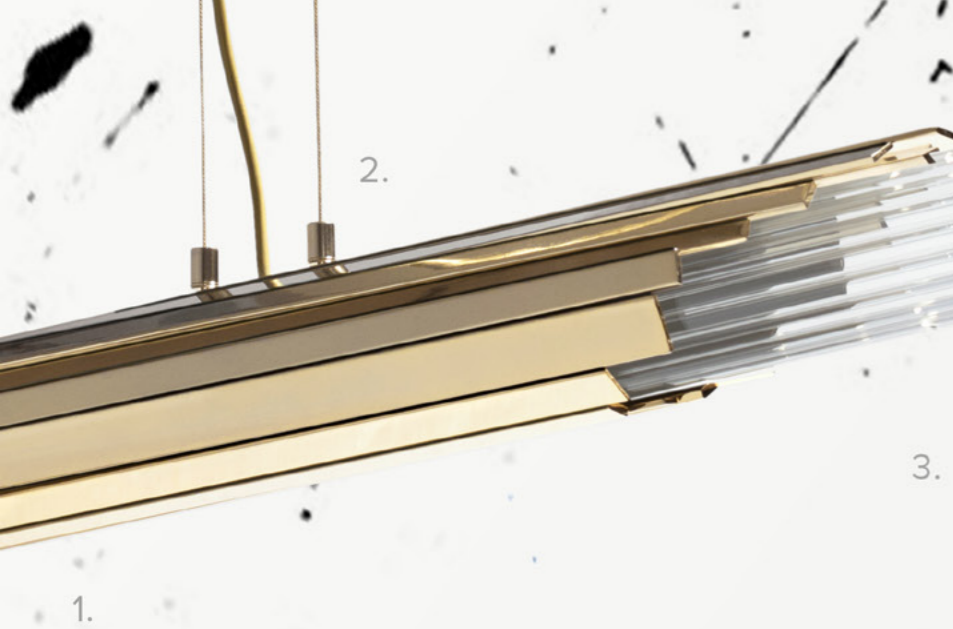

1. **Apotheosis** Desk | **Waltz** Bookcase
2. **Harpia** Suspension
3. **Waterfall** Table Lamp | **Waltz** Desk
4. **Waltz** Desk | **Gamma** Table Lamp
5. **Waterfall** Table Lamp
6. **Charla** Office Chair